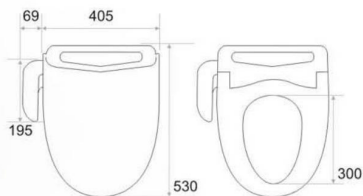

Model:ST30-W

size : 530×405×186mm

Material:PP
 Remote Control:Option
 Seat cover with buttering function:YES
 Color Classification:

Model:ST25A-G

size : 470×405×186mm

Material:PP
 Remote Control:YES
 Seat cover with buttering function:YES
 Color Classification:

Model:ST25A-P

size : 470×405×186mm

Material:PP
 Remote Control:YES
 Seat cover with buttering function:YES
 Color Classification:

Model:DT20-W

size : 515×398×160mm

Material:PP
Remote Control:Option
Seat cover with buttering function:YES
Color Classification:

Model:ST30-G

size : 530×405×186mm

Material:PP
Remote Control:Option
Seat cover with buttering function:YES
Color Classification:

Model:ST30A-B

size : 530×405×186mm

Material:PP
Remote Control:YES
Seat cover with buttering function:YES
Color Classification:

Type	Model	Product Size(mm)	Suttle	Packaging Size(mm)	Gross weight	40"HQ(PCS)	20"GP(PCS)
2nd Generation Seat	DT20	515×398×160	4kg	585×530×(270+100)	5.8kg	1225	480
1st Generation Long Seat	ST30	530×405×186	4kg	585×530×(270+100)	5.8kg	1225	480
	ST30A	530×405×186	4kg	585×530×(270+100)	5.8kg	1225	480
1st Generation Short Seat	ST25A	470×405×186	3.8kg	585×530×(270+100)	5.6kg	1225	480