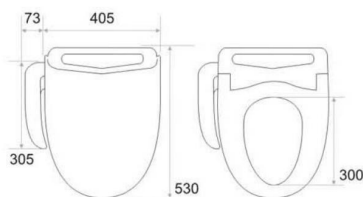

Model:ST30-W

size : 530×405×186mm

Material:PP
 Remote Control:Option
 Seat cover with buttering function:YES
 Color Classification:

Model:ST25A-G

size : 470×405×186mm

Material:PP
 Remote Control:YES
 Seat cover with buttering function:YES
 Color Classification:

Model:ST25A-P

size : 470×405×186mm

Material:PP
 Remote Control:YES
 Seat cover with buttering function:YES
 Color Classification:

Model:DT20-W

size : 515×398×160mm

Material:PP
Remote Control:Option
Seat cover with buttering function:YES
Color Classification:

Model:ST30-G

size : 530×405×186mm

Material:PP
Remote Control:Option
Seat cover with buttering function:YES
Color Classification:

Model:ST30A-B

size : 530×405×186mm

Material:PP
Remote Control:YES
Seat cover with buttering function:YES
Color Classification:

Type	Model	Product Size(mm)	Suttle	Packaging Size(mm)	Gross weight	40"HQ(PCS)	20"GP(PCS)
2nd Generation Seat	DT20	515×398×160	4kg	585×530×(270+100)	5.8kg	1225	480
1st Generation Long Seat	ST30	530×405×186	4kg	585×530×(270+100)	5.8kg	1225	480
	ST30A	530×405×186	4kg	585×530×(270+100)	5.8kg	1225	480
1st Generation Short Seat	ST25A	470×405×186	3.8kg	585×530×(270+100)	5.6kg	1225	480