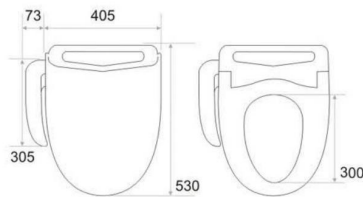

Model:DT20

size : 515×398×160mm

Material:PP
 Remote Control:Option
 Seat cover with buttering function:YES
 Color Classification:

Model:ST30-P

size : 530×405×186mm

Material:PP
 Remote Control:Option
 Seat cover with buttering function:YES
 Color Classification:

Model:ST30-W

size : 530×405×186mm

Material:PP
 Remote Control:Option
 Seat cover with buttering function:YES
 Color Classification:

Model:ST25A-G

size : 470×405×186mm

Material:PP
 Remote Control:YES
 Seat cover with buttering function:YES
 Color Classification:

Model:ST25A-P

size : 470×405×186mm

Material:PP
 Remote Control:YES
 Seat cover with buttering function:YES
 Color Classification:

Model:DT20-W

size : 515×398×160mm

Material:PP
Remote Control:Option
Seat cover with buttering function:YES
Color Classification: