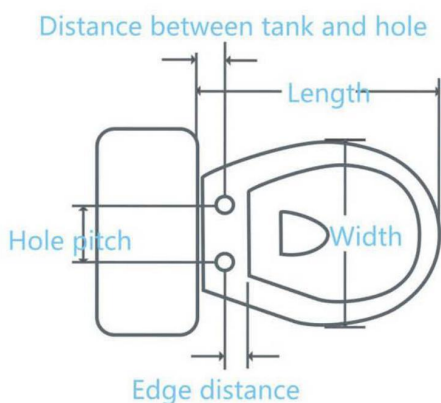

ADAPT INSTRUCTION

Type	Distance between tank and hole	Edge distance	Hole pitch	Length	Width
2nd Generation Seat (mm)	≥36	≤82	128-215	500-535	350-390
1st Generation Long Seat (mm)	≥40	≤100	131-209	515-550	
1st Generation Short Seat (mm)				455-515	