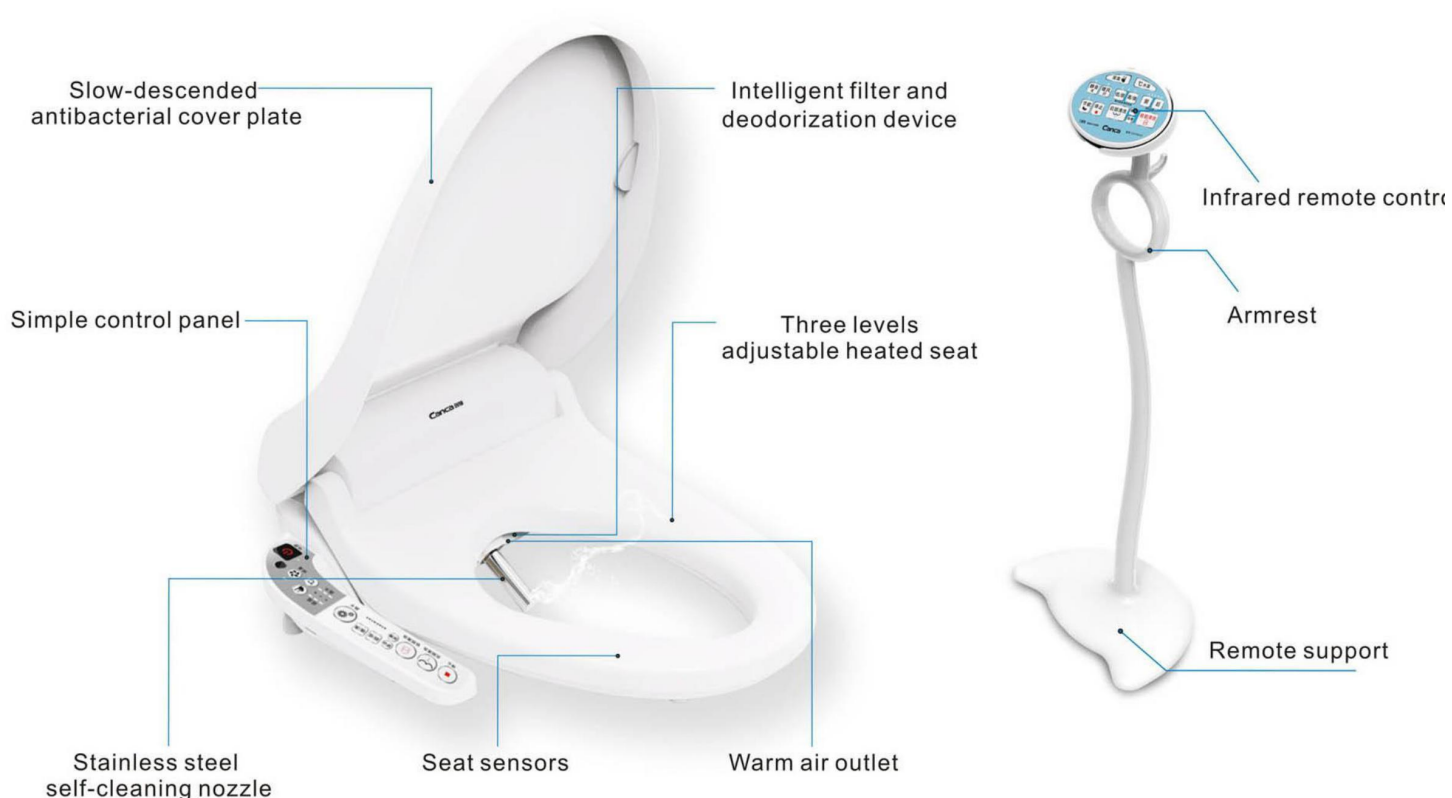

Canca Irekan intelligent toilet seat cover adopt the innovative instant heating technology, which is with instant heating living water, instant available, and continuous constant water temperature, meanwhile to reduce the microorganism breeding, so that to provide the clean new experience of comfortable and healthy for your whole family.

CE

CCC

Basic Specifications

First Generation Long Seat dimension : 530×405×186mm
 First Generation Short Seat dimension : 470×405×186mm
 Second Generation Seat dimension : 515×398×160mm

Rated Input

Power Source: AC 220V 50Hz/60Hz
 Maximum Power Consumption: 1800W
 Applicable range of water pressure: 0.07-0.6Mpa

Heated Toilet Seat

Standard Surface Temperature:
 The range of Temperature Adjustment is approx. 30~40
 Rated Power: 50W
 Safety Settings: Thermal fuse

Cool Air and Warm Air

Air Temperature:
 The range of temperature adjustment is approx.40~60°C
 Air Temperature adjustment: three levels (High, Middle, Low)
 Safety Settings: Thermal fuse, Temperature controlled switch