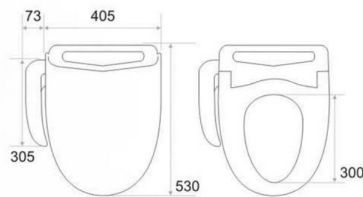

Model:DT20

size : 515×398×160mm

Material:PP
 Remote Control:Option
 Seat cover with buttering function:YES
 Color Classification:

Model:ST30-P

size : 530×405×186mm

Material:PP
 Remote Control:Option
 Seat cover with buttering function:YES
 Color Classification:

Model:ST30-W

size : 530×405×186mm

Material:PP
 Remote Control:Option
 Seat cover with buttering function:YES
 Color Classification:

Model:ST25A-G

size : 470×405×186mm

Material:PP
 Remote Control:YES
 Seat cover with buttering function:YES
 Color Classification:

Model:ST25A-P

size : 470×405×186mm

Material:PP
 Remote Control:YES
 Seat cover with buttering function:YES
 Color Classification:

Model:DT20-W

size : 515×398×160mm

Material:PP
Remote Control:Option
Seat cover with buttering function:YES
Color Classification: