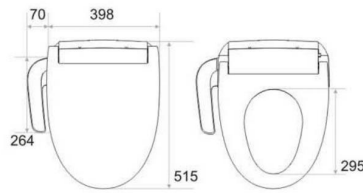

Model:DT20

size : 515×398×160mm

Material:PP
 Remote Control:Option
 Seat cover with buttering function:YES
 Color Classification:

Model:ST30-P

size : 530×405×186mm

Material:PP
 Remote Control:Option
 Seat cover with buttering function:YES
 Color Classification:

Model:ST30-W

size : 530×405×186mm

Material:PP
 Remote Control:Option
 Seat cover with buttering function:YES
 Color Classification:

Model:ST25A-G

size : 470×405×186mm

Material:PP
 Remote Control:YES
 Seat cover with buttering function:YES
 Color Classification:

Model:ST25A-P

size : 470×405×186mm

Material:PP
 Remote Control:YES
 Seat cover with buttering function:YES
 Color Classification:

Model:DT20-W

size : 515×398×160mm

Material:PP
Remote Control:Option
Seat cover with buttering function:YES
Color Classification:

Model:ST30-G

size : 530×405×186mm

Material:PP
Remote Control:Option
Seat cover with buttering function:YES
Color Classification:

Model:ST30A-B

size : 530×405×186mm

Material:PP
Remote Control:YES
Seat cover with buttering function:YES
Color Classification: