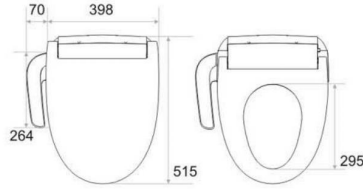

ADAPT INSTRUCTION

Type	Distance between tank and hole	Edge distance	Hole pitch	Length	Width
2nd Generation Seat (mm)	≥36	≤82	128-215	500-535	350-390
1st Generation Long Seat (mm)	≥40	≤100	131-209	515-550	
1st Generation Short Seat (mm)				455-515	

Model:DT20

size : 515×398×160mm

Material:PP
 Remote Control:Option
 Seat cover with buttering function:YES
 Color Classification:

Model:ST30-P

size : 530×405×186mm

Material:PP
 Remote Control:Option
 Seat cover with buttering function:YES
 Color Classification:

Model:ST30-W

size : 530×405×186mm

Material:PP
 Remote Control:Option
 Seat cover with buttering function:YES
 Color Classification:

Model:ST25A-G

size : 470×405×186mm

Material:PP
 Remote Control:YES
 Seat cover with buttering function:YES
 Color Classification:

Type	Model	Product Size(mm)	Suttle	Packaging Size(mm)	Gross weight	40"HQ(PCS)	20"GP(PCS)
2nd Generation Seat	DT20	515×398×160	4kg	585×530×(270+100)	5.8kg	1225	480
1st Generation Long Seat	ST30	530×405×186	4kg	585×530×(270+100)	5.8kg	1225	480
	ST30A	530×405×186	4kg	585×530×(270+100)	5.8kg	1225	480
1st Generation Short Seat	ST25A	470×405×186	3.8kg	585×530×(270+100)	5.6kg	1225	480