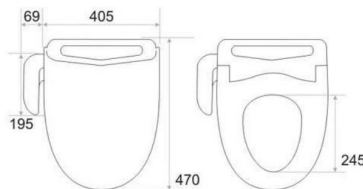

Model:DT20

size : 515×398×160mm

Material:PP
 Remote Control:Option
 Seat cover with buttering function:YES
 Color Classification:

Model:ST30-P

size : 530×405×186mm

Material:PP
 Remote Control:Option
 Seat cover with buttering function:YES
 Color Classification:

Model:ST30-W

size : 530×405×186mm

Material:PP
 Remote Control:Option
 Seat cover with buttering function:YES
 Color Classification:

Model:ST25A-G

size : 470×405×186mm

Material:PP
 Remote Control:YES
 Seat cover with buttering function:YES
 Color Classification:

Model:ST25A-P

size : 470×405×186mm

Material:PP
 Remote Control:YES
 Seat cover with buttering function:YES
 Color Classification:

Model:DT20-W

size : 515×398×160mm

Material:PP
Remote Control:Option
Seat cover with buttering function:YES
Color Classification:

Model:ST30-G

size : 530×405×186mm

Material:PP
Remote Control:Option
Seat cover with buttering function:YES
Color Classification:

Model:ST30A-B

size : 530×405×186mm

Material:PP
Remote Control:YES
Seat cover with buttering function:YES
Color Classification: