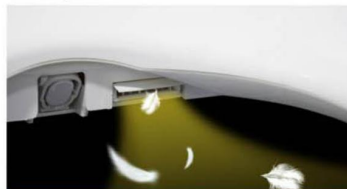

Warm drying

Comfortable dryers free your hands with cool or warm wind, three levels of speed offer you great comfort.