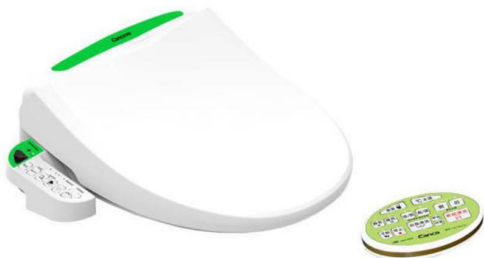

Model:ST30-W

size : 530×405×186mm

Material:PP
 Remote Control:Option
 Seat cover with buttering function:YES
 Color Classification:

Model:ST25A-G

size : 470×405×186mm

Material:PP
 Remote Control:YES
 Seat cover with buttering function:YES
 Color Classification:

Model:ST25A-P

size : 470×405×186mm

Material:PP
 Remote Control:YES
 Seat cover with buttering function:YES
 Color Classification:

Model:DT20-W

size : 515×398×160mm

Material:PP
Remote Control:Option
Seat cover with buttering function:YES
Color Classification: