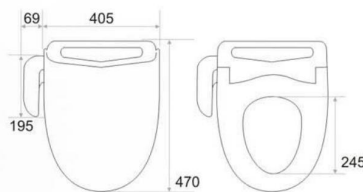

Model:DT20

size : 515×398×160mm

Material:PP
 Remote Control:Option
 Seat cover with buttering function:YES
 Color Classification:

Model:ST30-P

size : 530×405×186mm

Material:PP
 Remote Control:Option
 Seat cover with buttering function:YES
 Color Classification:

Model:ST30-W

size : 530×405×186mm

Material:PP
 Remote Control:Option
 Seat cover with buttering function:YES
 Color Classification:

Model:ST25A-G

size : 470×405×186mm

Material:PP
 Remote Control:YES
 Seat cover with buttering function:YES
 Color Classification:

Model:ST25A-P

size : 470×405×186mm

Material:PP
 Remote Control:YES
 Seat cover with buttering function:YES
 Color Classification:

Model:DT20-W

size : 515×398×160mm

Material:PP
Remote Control:Option
Seat cover with buttering function:YES
Color Classification:

Model:ST30-G

size : 530×405×186mm

Material:PP
Remote Control:Option
Seat cover with buttering function:YES
Color Classification:

Model:ST30A-B

size : 530×405×186mm

Material:PP
Remote Control:YES
Seat cover with buttering function:YES
Color Classification: