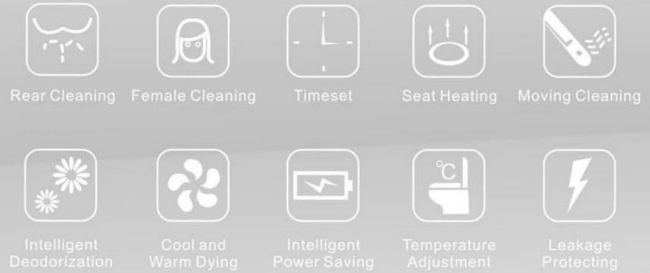

Leakage protection

Leakage circuit breaker, multiple protection, no worry. When leakage occurs, the power supply can be cut off automatically.

Flame retardant material

The toilet seat, the upper cover, the shell of the main control board and the shell of the control panel are made of V0 high grade fire retardant material to ensure the safe use.

Pouring sealant to main board

All PCB boards are pouring sealant strictly, sealant is thicker than competitor 1-2mm, moisture-proof performance is stronger.

Electric connector insulated by adhesive

Every electric connector insulated by adhesive, wire board and connection are coated with waterproof glue, effectively improve the moisture-proof performance.

Enjoy Comfortable and Intelligent life

Buttock cleaning

Water washing is instead of toilet paper. Focusing flow to rinse thoroughly.

Massage cleaning

Alternate to change cleaning strength to enhance the blood circulation of anus, prevent the haemorrhoids and constipation.