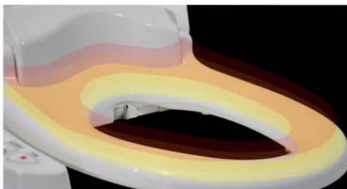

Enjoy Comfortable and Intelligent life

Buttock cleaning

Water washing is instead of toilet paper. Focusing flow to rinse thoroughly.

Massage cleaning

Alternate to change cleaning strength to enhance the blood circulation of anus, prevent the haemorrhoids and constipation.

Female cleaning

Injecting soft bubble and gentler water flow, offer a special care for female during special days.

Moving cleaning

Nozzle position can move forward and backward to expand the scope to fit to different group of people, enhance the cleaning results.