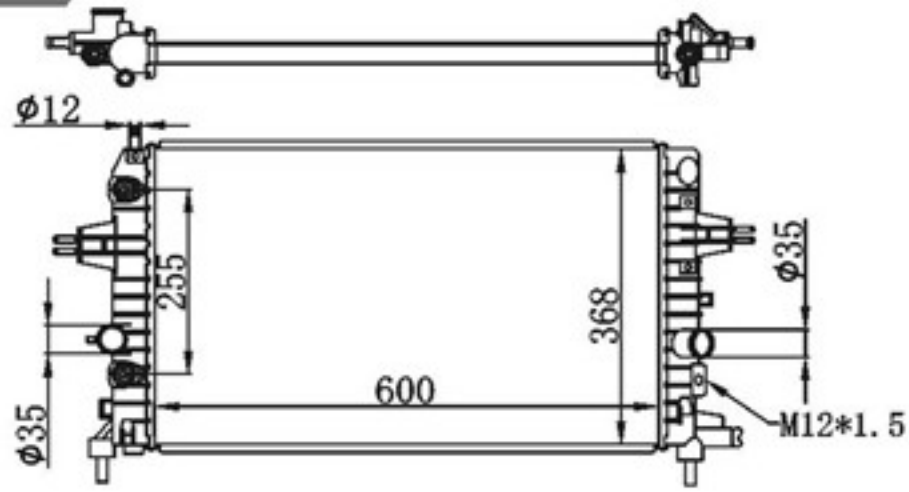

BY-14057

MODELS : ASTRA 1.6i G Z16SE'03 AT P A : 16/26/32
CORE SIZE : 600x368 DPI :
TANK SIZE : 55/55x374 OEM : 1300285
CARTON: NISSENS: 630702