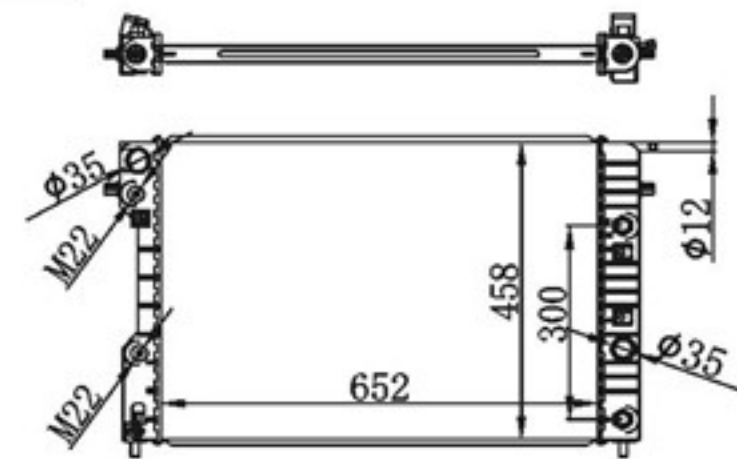

BY-14030

MODELS : OMEGA' 95-98 AT P A : 26/32
CORE SIZE : 652×458 DPI :
TANK SIZE : 58.8/58.8×466 OEM :
CARTON: 885*140*550 NISSENS: