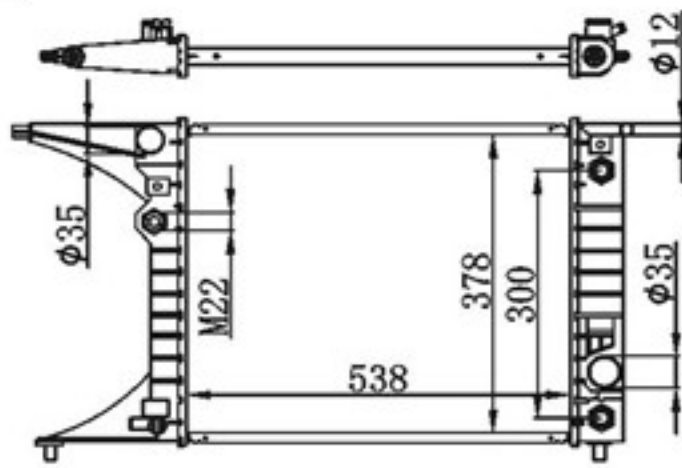

BY-14051

MODELS : OPEL Omega B Estate 2.0 AT P A : 26/32
CORE SIZE : 538×378 DPI :
TANK SIZE : 57/57×405 OEM : 52463044/6302008
CARTON: 880*110*490 NISSENS: 63071