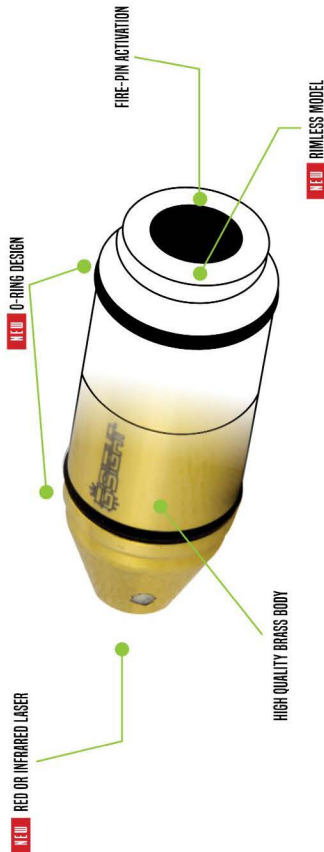

LASER TRAINING CARTRIDGE

The Training Series takes your capability, capacity, performance, and tests them to the limits. The G-Sight Training Laser is a high quality cartridge with a brass casing with a precise focused laser. Improve your shooting skills with the caliber specific Training Series lasers. Featuring a revolutionary firing-pin-activation that allows you to train without going to the range. Easily install into the chamber for instant training sessions using the bullet impact red laser dot. Our unique system allows the shooter to instantly see the point of impact with each shot. Once the firing pin hits our G-Sight training cartridge, a laser dot is placed on the target simulating the path of real ammunition. Military, Law Enforcement and Home Defenders can train to any situation for different scenarios at any time. Building and maintaining accuracy will keep the shooter keen and sharp when it counts.

.40 S&W

WHY TRAIN WITH LASER CARTRIDGES?

TRAIN AT HOME

Laser Training allows shooters to practice continually, while maintaining and improving their skills away from the range.

SAVE MONEY

Range time is always a great time but ammo, and range fees can become costly. A session of laser training essentially pays for itself.

PERFECT FUNDAMENTALS

Improve your trigger control with no recoil and build your confidence when pulling the trigger. Practice shooting and non-shooting drills so you are prepared.

LASER TRAINING CARTRIDGE