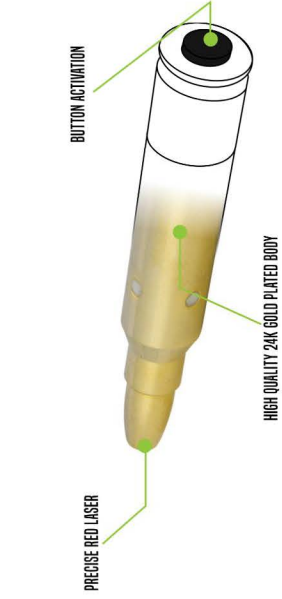

DOWNLOAD NOW!

LASER BORE SIGHTS

Save ammunition, time, and your hard earned money with our premium Gold Series Bore Sights. Our bore sights are plated in stunning gold to our highest specifications. Accurately sight in by adjusting your sights or optic with our NEW button activated red laser. Hunters, competitive shooters, and law enforcement do not need to waste cartridges and shells, saving ammunition for when it counts the most. Be confident the Gold Series Bore Sights will save you in more ways than one.