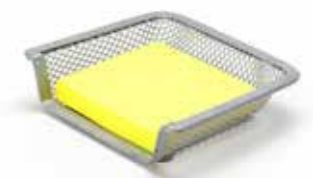

Model: B8486

Description: W11.5D11H2.5
Packing: 12/144PCS
Measure: W42.5D28H55