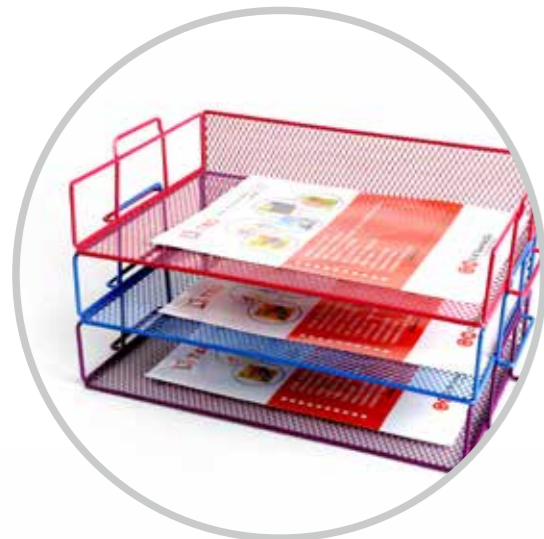

DESKTOP ACCESSORIES NEW MESH ITEMS »

We believe in
Finding New Form and Function.

When working, you may need a set of high-quality desktop office products, a set of products with graceful appearance and powerful functions that can be integrated into your home and office perfectly. With its unique individual design and environment-protective and humanistic material, metal reticulate stationery of T&D brand builds comfortable and free space for you to work.

Model: B862005
Description: W33.5D24.5H19
Packing: 6/36 PCS
Measure: W79.5D40.5H54