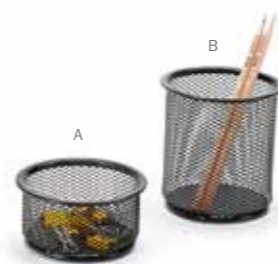

A Model: B8003
Description: Φ9.5H5
Packing: 12/144 PCS
Measure: W58D40H46

B Model: B8802C
Description: Φ8H10
Packing: 12/96 PCS
Measure: W53D36H45

B Model: B8803A
Description: Φ8.1H10.7
Packing: 12/96 PCS
Measure: W34D34H44.5

B Model: B8004
Description: Φ9.5H10
Packing: 12/96 PCS
Measure: W58D40H43.5

*We believe in
Finding New Form and Function.*