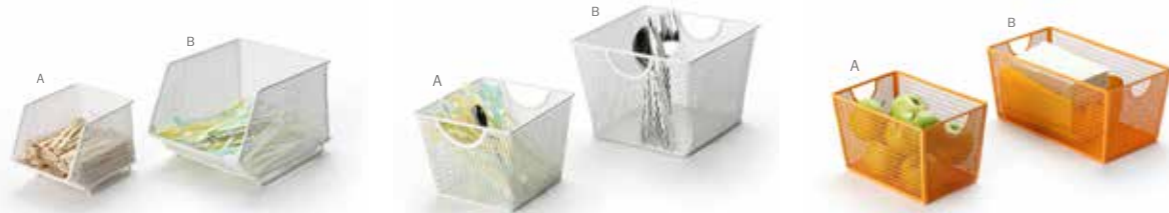

STORAGE

Metal Office Accessories / Home Appliance

A Model: B83415 Description: W8.7D10.5H8.7 Packing: 12/72 PCS Measure: W40D36.5H40.5	A Model: B8558 Description: W13.5D13.5H10 Packing: 12/72 PCS Measure: W43D28.5H40	A Model: B8529 Description: W19D11.8H10 Packing: 48 PCS Measure: W42D32.5H54
B Model: B83416 Description: W13.5D15H8.7 Packing: 12/72 PCS Measure: W40D36.5H40.5	B Model: B8559 Description: W17.5D17.5H12.5 Packing: 12/48 PCS Measure: W48.5D38H39.5	B Model: B8528 Description: W24D16H15.2 Packing: 48 PCS Measure: W53.5D52.5H51