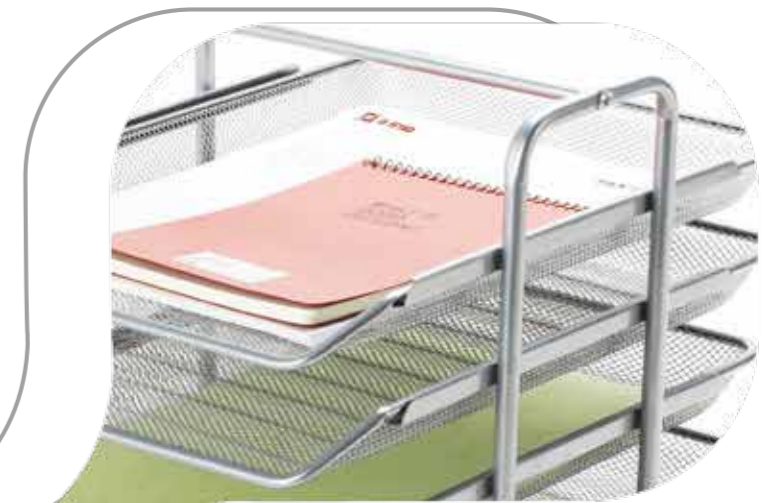

Company Information

MANUFACTURER >>

We are always concentrating on developing and manufacturing office accessories and home appliance,

We have facility with area of 38,000 square metres with staff more than 500 people,

We passed ISO9001:2000 qualification. Also we passed audit of the customer such as target bsci staple and Li&Fung...

Annual production capacity of our factory reaches over 15 million USD dollar ...

OUR PRODUCTS

WE BELIEVE IN FINDING NEW FORM AND FUNCTION

METAL OFFICE ACCESSORIES >>
METAL HOME APPLIANCE >>