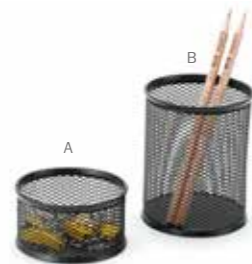

A Model: B880225C
Description: Φ8H4
Packing: 12/96 PCS
Measure: W58D30H50