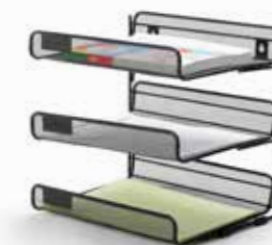

Model: B8025

Description: W33.5D27H31.5
Packing: 4 PCS
Measure: W34D26H31.8