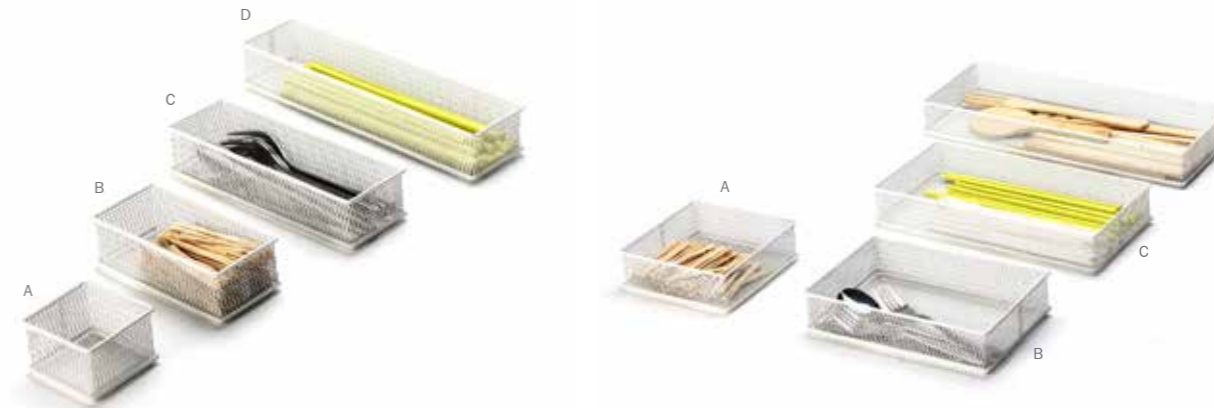

CUTLERY TRAY

Metal Office Accessories / Home Appliance

We Invent We Conceive We Create for you.

When working, you may need a set of high-quality desktop office products, a set of products with graceful appearance and powerful functions that can be integrated into your home and office perfectly. With its unique individual design and environment-protective and humanistic material, metal reticulate stationery of T&D brand builds comfortable and free space for you to work.

HOME APPLIANCE CUTLERY TRAY

A Model: B82145
Description: W7.5D7.5H5
Packing: 24/144 PCS
Measure: W49D24.5H41.5

B Model: B82144
Description: W15D7.5H5
Packing: 12/72 PCS
Measure: W49D24.5H41.5

A Model: B82130
Description: W15D15H5
Packing: 48 PCS
Measure: W47D32H42.5

B Model: B82131
Description: W23D15H5
Packing: 24 PCS
Measure: W48D32H32

C Model: B82143
Description: W22.5D7.5H5
Packing: 36 PCS
Measure: W31.5D24H43.5

We design to make life ...
more colorful ...
more satisfying ...
More fun!

Whether the furniture you favor is classic style or modern style, all the products of HONOR brand can be integrated with your furniture easily and make your life full of natural and free breath. The agile and changeable product appearance and the powerful practicability of the collection can wave your space and time effectively. The strict quality test assures you that the products you own can live with you for long. We exert ourselves to provide the masses practicable and reliable household products.