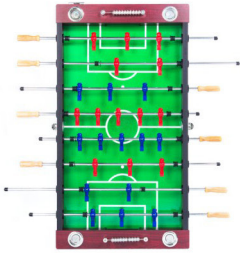

SOCCER TABLE

Model NO. : JS002

Table Size: 140 x 73 x 87cm

Model NO. : S025Y

Table Size: 140 x 73 x 87cm