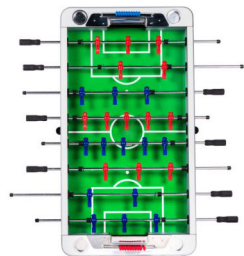

SOCCER TABLE

Model NO. : SY016

Table Size: 140 x 73 x 87cm

Model NO. : SY789

Table Size: 140 x 73 x 87cm