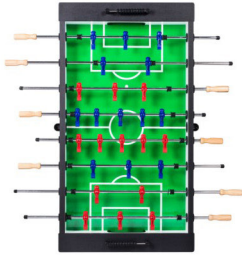

SOCCER TABLE

Model NO. : SY016

Table Size: 140 x 73 x 87cm

Model NO. : SY789

Table Size: 140 x 73 x 87cm