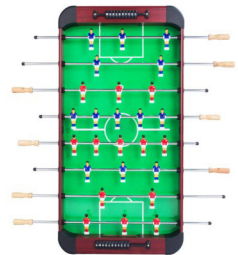

SOCCER TABLE

Model NO. : S003

Table Size:140 x 73 x 87cm