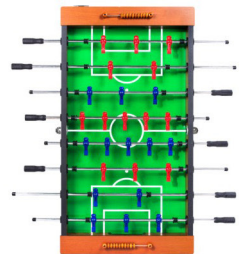

SOCCER TABLE

Model NO. : JS002

Table Size: 140 x 73 x 87cm

Model NO. : S025Y

Table Size: 140 x 73 x 87cm