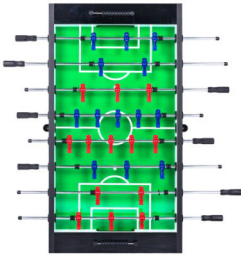

SOCCER TABLE

Model NO. : S003

Table Size:140 x 73 x 87cm

Model NO. : CS002

Table Size:122 x 61 x 79cm