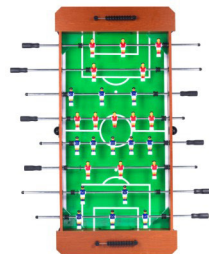

Model NO. : S030

Table Size: 140 x 73 x 87cm