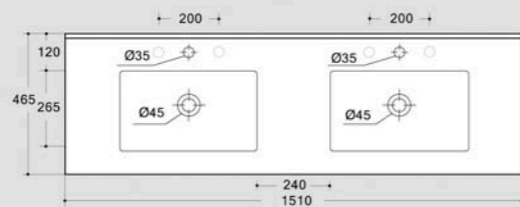

LINDA (page 16)

LINDA 150D

ETNA (page 25)

MINI (page 32)