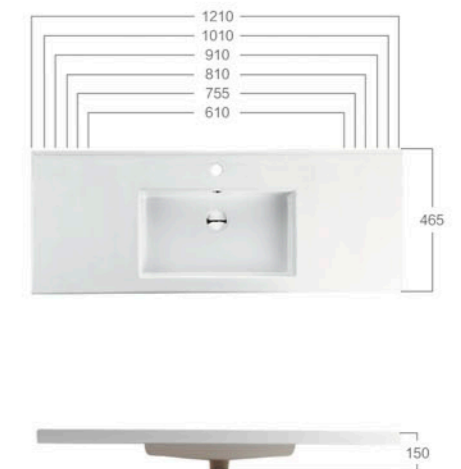

**NALA 75** Size: 755x465x150mm

Cabinet Basin  
Sanitary ware of vitreous china  
Pattern of environmental protection

**NALA 90** Size: 910x465x150mm

Cabinet Basin  
Sanitary ware of vitreous china  
Pattern of environmental protection

**NALA 80** Size: 810x465x150mm

Cabinet Basin  
Sanitary ware of vitreous china  
Pattern of environmental protection

**NALA 60** Size: 610x465x150mm

Cabinet Basin  
Sanitary ware of vitreous china  
Pattern of environmental protection

The anatomy of the graphic below