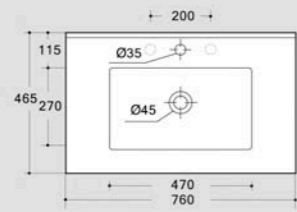

LINDA (page 16)

LINDA 75

ETNA (page 25)

MINI (page 32)