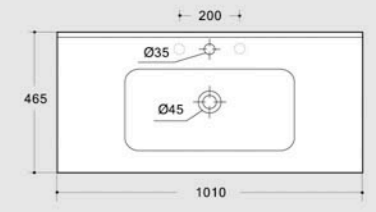

LINDA (page 16)

ETNA (page 25)

ETNA 100

MINI (page 32)