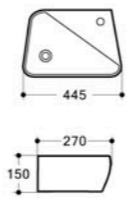

**GA-2009** Size: 500x490x160mm

Art Basin  
Sanitary ware of vitreous china  
Pattern of environmental protection

**GA-4005** Size: 485x465x150mm

Art Basin  
Sanitary ware of vitreous china  
Pattern of environmental protection

# ART BASIN SERIES

**GA-2043** Size: 270x335x130mm

Wall-hung Basin  
Sanitary ware of vitreous china  
Pattern of environmental protection

**GA-4026R** Size: 445x270x150mm

Wall-hung Basin  
Sanitary ware of vitreous china  
Pattern of environmental protection

**GA-4026** Size: 445x270x150mm

Wall-hung Basin  
Sanitary ware of vitreous china  
Pattern of environmental protection

**GA-4002** Size: 515x255x140mm

Wall-hung Basin  
Sanitary ware of vitreous china  
Pattern of environmental protection