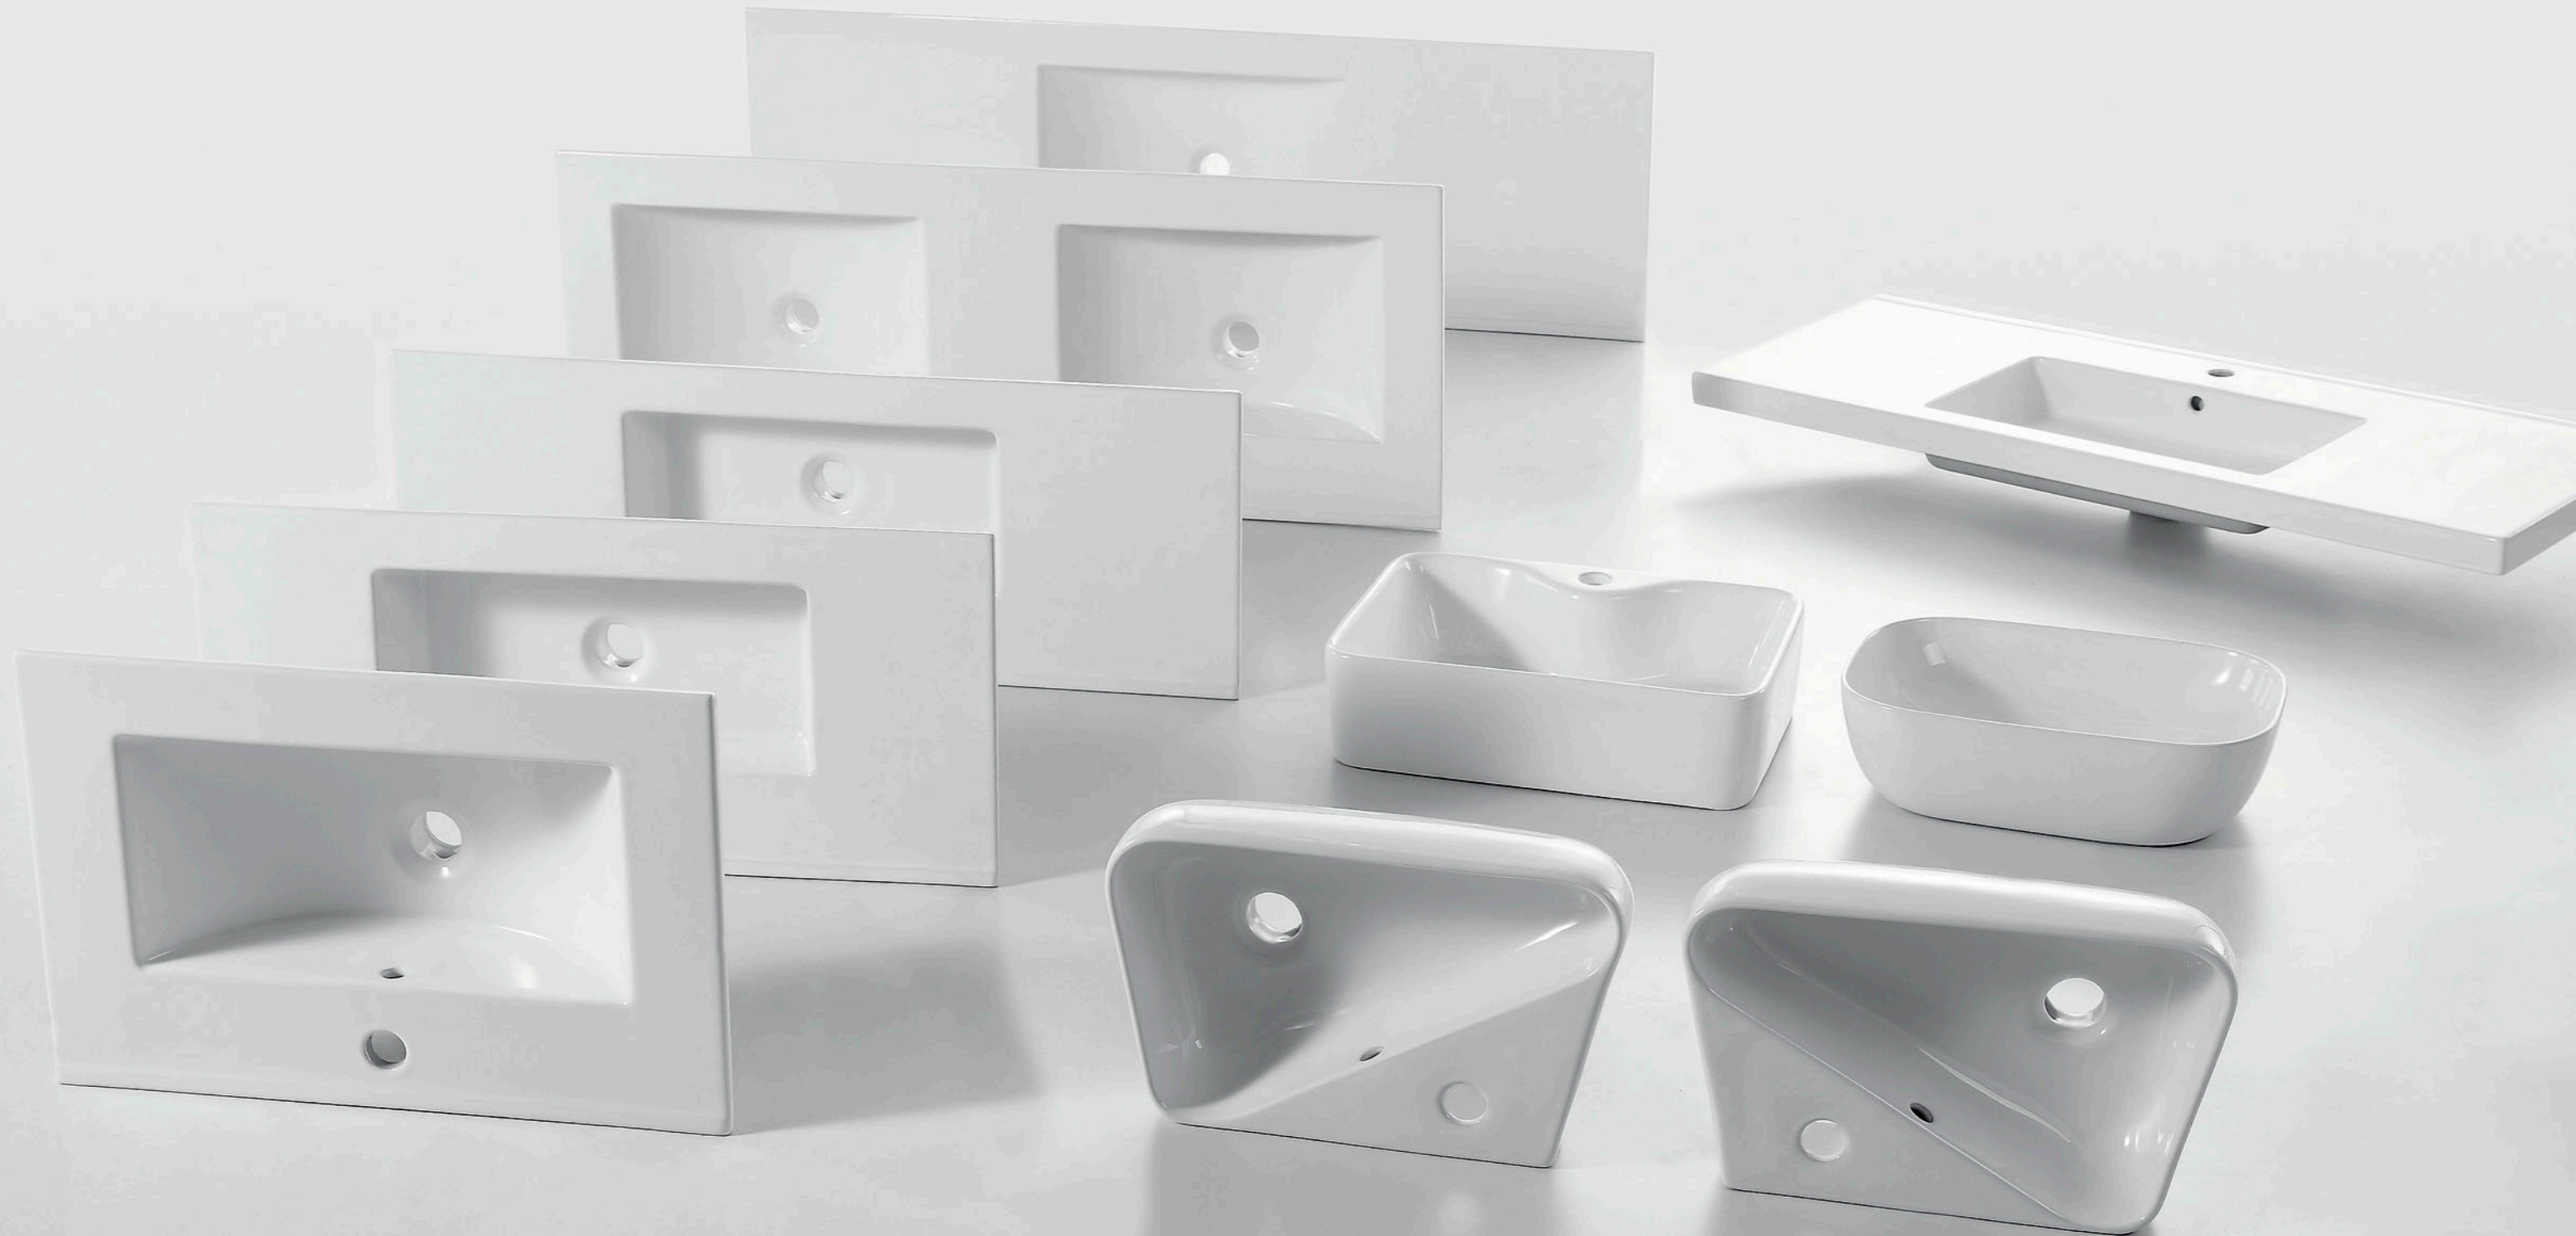

PROFESSIONAL

The style of modern and advance,
which is the choice for the youngling,
in the bathroom, whatever it's disposed with the pithiness,
or with the originality,
only the artful cleaning tools,
can bring the brightness to the life.