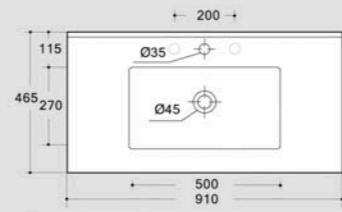

LINDA (page 16)

LINDA 90

ETNA (page 25)

MINI (page 32)