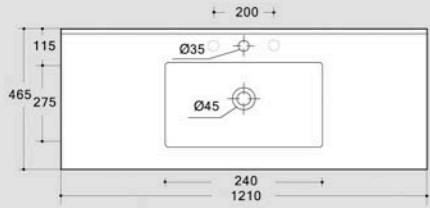

LINDA (page 16)

LINDA 120

ETNA (page 25)

MINI (page 32)