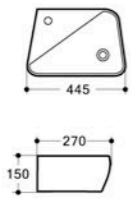

**GA-2009** Size: 500x490x160mm

Art Basin  
Sanitary ware of vitreous china  
Pattern of environmental protection

**GA-4005** Size: 485x465x150mm

Art Basin  
Sanitary ware of vitreous china  
Pattern of environmental protection

# ART BASIN SERIES

**GA-2043** Size: 270x335x130mm

Wall-hung Basin  
Sanitary ware of vitreous china  
Pattern of environmental protection

**GA-4026R** Size: 445x270x150mm

Wall-hung Basin  
Sanitary ware of vitreous china  
Pattern of environmental protection

**GA-4026** Size: 445x270x150mm

Wall-hung Basin  
Sanitary ware of vitreous china  
Pattern of environmental protection

**GA-4002** Size: 515x255x140mm

Wall-hung Basin  
Sanitary ware of vitreous china  
Pattern of environmental protection