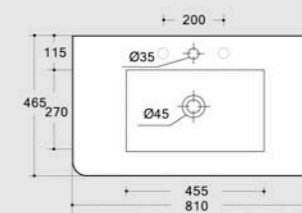

APKO (page 39)

CLEO (page 39)

MARLENE (page 39)

TOP (page 39)

NALA (page 46)

ROMA (page 53)

ROMA 80