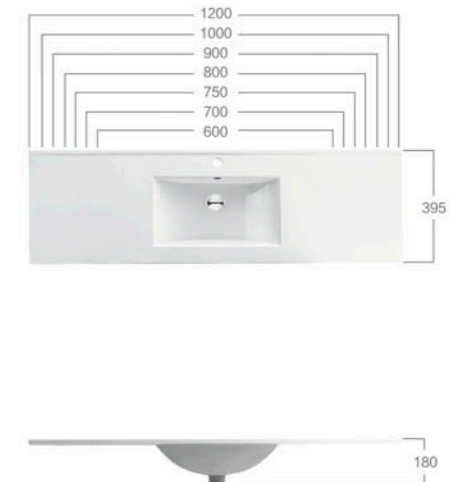

**MARBLE 75** Size: 750x395x180mm

Cabinet Basin  
Sanitary ware of vitreous china  
Pattern of environmental protection

**MARBLE 70** Size: 700x395x180mm

Cabinet Basin  
Sanitary ware of vitreous china  
Pattern of environmental protection

**MARBLE 60** Size: 600x395x180mm

Cabinet Basin  
Sanitary ware of vitreous china  
Pattern of environmental protection

The anatomy of the graphic below

**MARBLE 120** Size: 1200x395x180mm

Cabinet Basin  
Sanitary ware of vitreous china  
Pattern of environmental protection