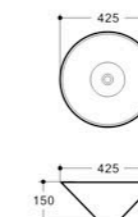

# ART BASIN SERIES

**GA-4025** Size: 430x430x130mm

Art Basin  
Sanitary ware of vitreous china  
Pattern of environmental protection

**GA-1001** Size: 490x490x130mm

Art Basin  
Sanitary ware of vitreous china  
Pattern of environmental protection

**GA-1012** Size: 425x425x150mm

Art Basin  
Sanitary ware of vitreous china  
Pattern of environmental protection

**GA-1018B** Size: 405x335x145mm

Art Basin  
Sanitary ware of vitreous china  
Pattern of environmental protection