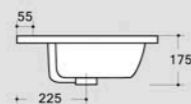

LINDA (page 16)

ETNA (page 25)

MINI (page 32)