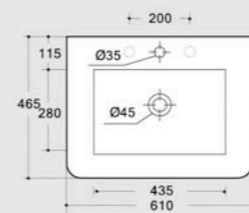

ROMA (page 53)

ROMA 60