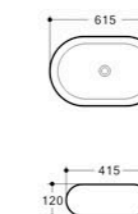

**GA-4024** Size: 500x410x120mm

Art Basin  
Sanitary ware of vitreous china  
Pattern of environmental protection

# ART BASIN SERIES

**GA-4025** Size: 430x430x130mm

Art Basin  
Sanitary ware of vitreous china  
Pattern of environmental protection

**GA-1001** Size: 490x490x130mm

Art Basin  
Sanitary ware of vitreous china  
Pattern of environmental protection

**GA-1012** Size: 425x425x150mm

Art Basin  
Sanitary ware of vitreous china  
Pattern of environmental protection

**GA-1018B** Size: 405x335x145mm

Art Basin  
Sanitary ware of vitreous china  
Pattern of environmental protection