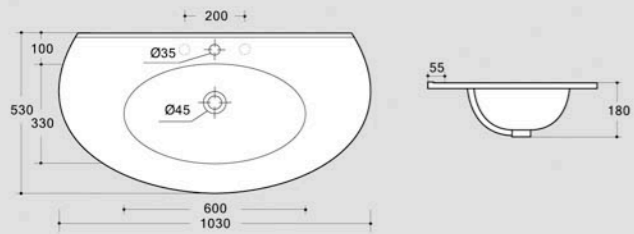

MARLENE (page 39)

MARLENE 100