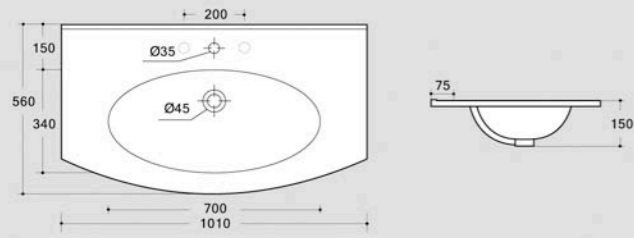

APKO (page 39)

APKO 100