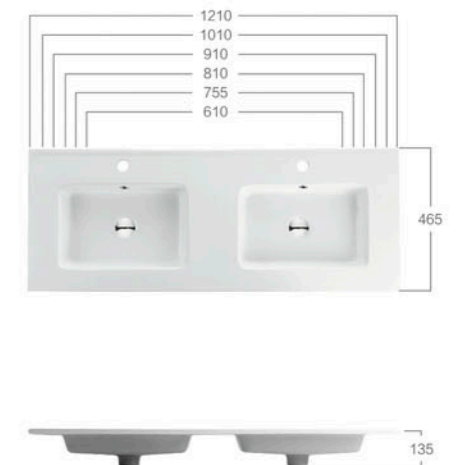

**TIMI 90** Size: 910x465x135mm

Cabinet Basin  
Sanitary ware of vitreous china  
Pattern of environmental protection

**TIMI 60** Size: 610x465x135mm

Cabinet Basin  
Sanitary ware of vitreous china  
Pattern of environmental protection

The anatomy of the graphic below