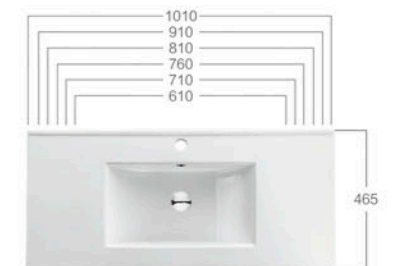

Cabinet Basin  
Sanitary ware of vitreous china  
Pattern of environmental protection

**LINDA 90R** Size: 910x465x175mm

Cabinet Basin  
Sanitary ware of vitreous china  
Pattern of environmental protection

**LINDA 70** Size: 710x465x175mm

Cabinet Basin  
Sanitary ware of vitreous china  
Pattern of environmental protection

The anatomy of the graphic below

**LINDA 90** Size: 910x465x175mm

Cabinet Basin  
Sanitary ware of vitreous china  
Pattern of environmental protection