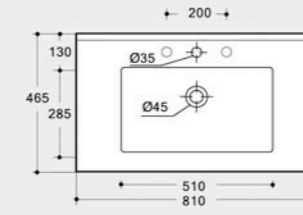

APKO (page 39)

CLEO (page 39)

MARLENE (page 39)

TOP (page 39)

NALA (page 46)

NALA 80

ROMA (page 53)