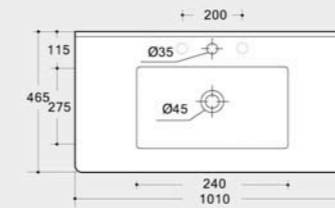

MARBLE (page 34)

TIMI (page 36)

TIMI (page 36)

TIMI 100