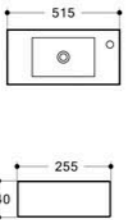

GA-4002 Size: 515x255x140mm

Wall-hung Basin
Sanitary ware of vitreous china
Pattern of environmental protection