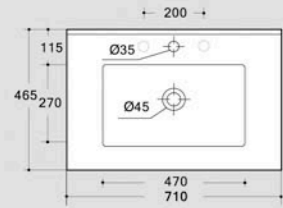

LINDA (page 16)

LINDA 70

ETNA (page 25)

MINI (page 32)