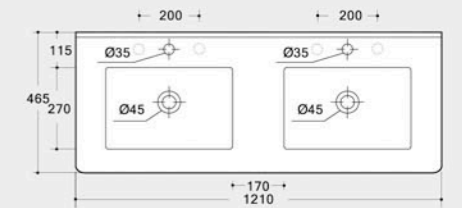

MARBLE (page 34)

TIMI (page 36)

TIMI (page 36)

TIMI 1200