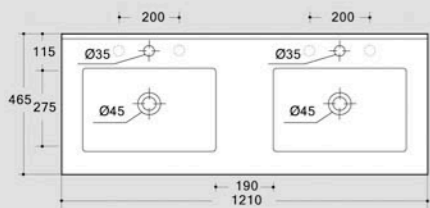

LINDA (page 16)

LINDA 120D

ETNA (page 25)

MINI (page 32)