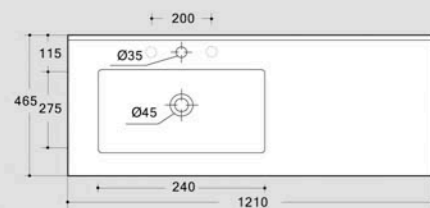

LINDA (page 16)

LINDA 120L

ETNA (page 25)

MINI (page 32)