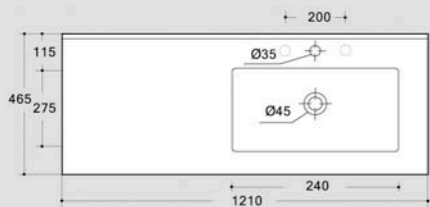

LINDA (page 16)

LINDA 120R

ETNA (page 25)

MINI (page 32)