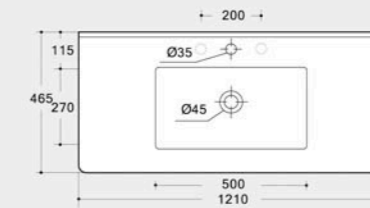

MARBLE (page 34)

TIMI (page 36)

TIMI (page 36)

TIMI 120