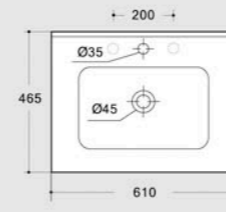

ETNA (page 25)

ETNA 60