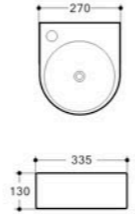

**GA-2092** Size: 400x220x100mm

Cabinet Basin  
Sanitary ware of vitreous china  
Pattern of environmental protection

**GA-2092B** Size: 460x255x100mm

Art Basin  
Sanitary ware of vitreous china  
Pattern of environmental protection

**GA-2009** Size: 500x490x160mm

Art Basin  
Sanitary ware of vitreous china  
Pattern of environmental protection

**GA-4005** Size: 485x465x150mm

Art Basin  
Sanitary ware of vitreous china  
Pattern of environmental protection

# ART BASIN SERIES

**GA-2043** Size: 270x335x130mm

Wall-hung Basin  
Sanitary ware of vitreous china  
Pattern of environmental protection

**GA-4026R** Size: 445x270x150mm

Wall-hung Basin  
Sanitary ware of vitreous china  
Pattern of environmental protection