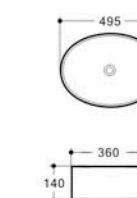

GA-1074 Size: 495x360x140mm

Art Basin
Sanitary ware of vitreous china
Pattern of environmental protection