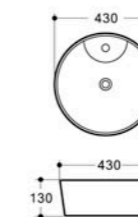

ART BASIN SERIES

GA-4025 Size: 430x430x130mm

Art Basin
Sanitary ware of vitreous china
Pattern of environmental protection