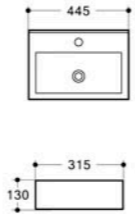

**GA-2009** Size: 500x490x160mm

Art Basin  
Sanitary ware of vitreous china  
Pattern of environmental protection

**GA-4005** Size: 485x465x150mm

Art Basin  
Sanitary ware of vitreous china  
Pattern of environmental protection

# ART BASIN SERIES

**GA-2043** Size: 270x335x130mm

Wall-hung Basin  
Sanitary ware of vitreous china  
Pattern of environmental protection

**GA-4026R** Size: 445x270x150mm

Wall-hung Basin  
Sanitary ware of vitreous china  
Pattern of environmental protection

**GA-4026** Size: 445x270x150mm

Wall-hung Basin  
Sanitary ware of vitreous china  
Pattern of environmental protection

**GA-4002** Size: 515x255x140mm

Wall-hung Basin  
Sanitary ware of vitreous china  
Pattern of environmental protection