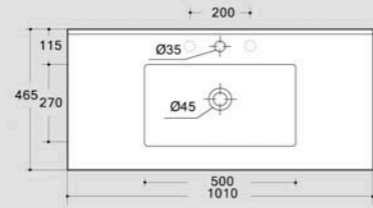

LINDA (page 16)

LINDA 100

ETNA (page 25)

MINI (page 32)