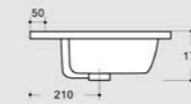

LINDA (page 16)

ETNA (page 25)

MINI (page 32)