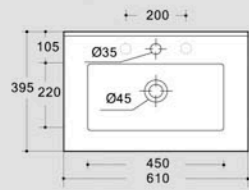

MARBLE (page 34)

MARBLE 60