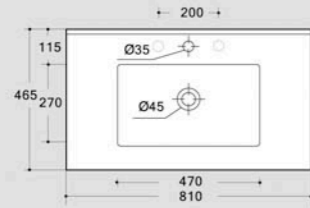

LINDA (page 16)

LINDA 80

ETNA (page 25)

MINI (page 32)