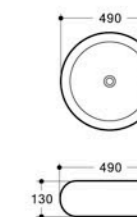

GA-1001 Size: 490x490x130mm

Art Basin
Sanitary ware of vitreous china
Pattern of environmental protection