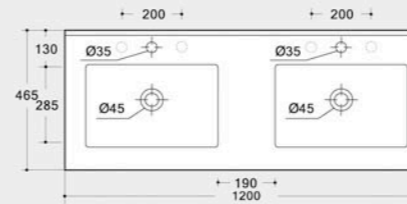

APKO (page 39)

CLEO (page 39)

MARLENE (page 39)

TOP (page 39)

NALA (page 46)

NALA 1200

ROMA (page 53)