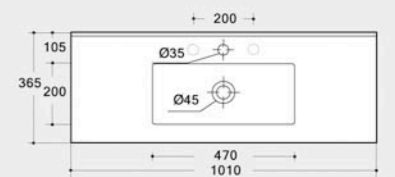

LINDA (page 16)

ETNA (page 25)

MINI (page 32)

MINI 100