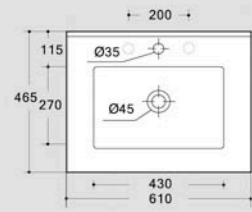

LINDA (page 16)

LINDA 60