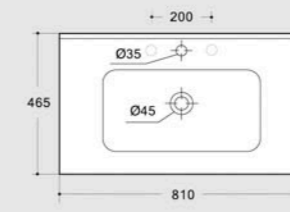

LINDA (page 16)

ETNA (page 25)

ETNA 80

MINI (page 32)