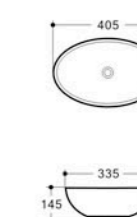

# ART BASIN SERIES

**GA-4025** Size: 430x430x130mm

Art Basin  
Sanitary ware of vitreous china  
Pattern of environmental protection

**GA-1001** Size: 490x490x130mm

Art Basin  
Sanitary ware of vitreous china  
Pattern of environmental protection

**GA-1012** Size: 425x425x150mm

Art Basin  
Sanitary ware of vitreous china  
Pattern of environmental protection

**GA-1018B** Size: 405x335x145mm

Art Basin  
Sanitary ware of vitreous china  
Pattern of environmental protection