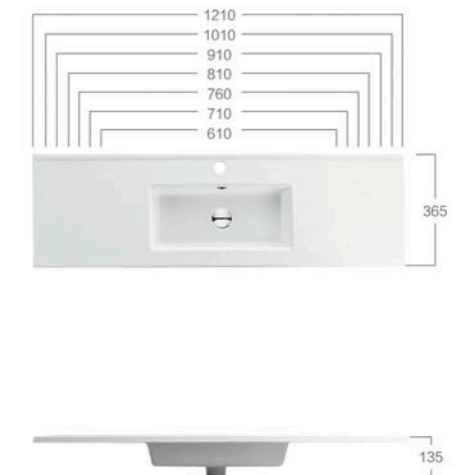

FASHION OF NEW-IDEALISM

We prefer characteristic designs to simple ones in modern times. The appearance, more or less, simple or complicated, new or old, enriches the designs, and it comes up to common demands. Through different contents and forms, affections are introduced into designs to wash the function of material, and get on well with life.

Fly freely between love and dreams. Only the appearance can perfectly describe the colorful meanings and imaginations either from ancient civilization to the brilliant period of ceramics, or from living area to artistic taste.

The anatomy of the graphic below