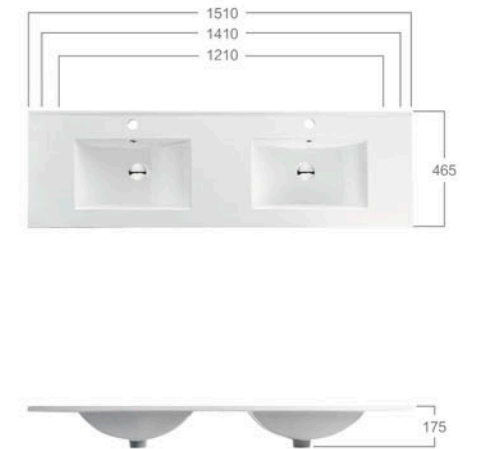

**LINDA 120D** Size: 1210x465x175mm

Cabinet Basin  
Sanitary ware of vitreous china  
Pattern of environmental protection

**LINDA 140** Size: 1410x465x175mm

Cabinet Basin  
Sanitary ware of vitreous china  
Pattern of environmental protection

**LINDA 120L(R)** Size: 1210x465x175mm

Cabinet Basin  
Sanitary ware of vitreous china  
Pattern of environmental protection

**LINDA 120** Size: 1210x465x175mm

Cabinet Basin  
Sanitary ware of vitreous china  
Pattern of environmental protection

The anatomy of the graphic below