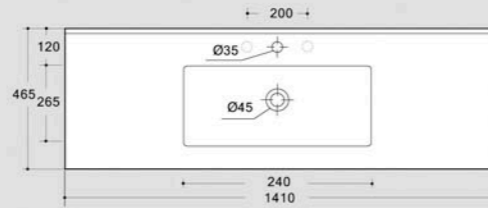

LINDA (page 16)

LINDA 140

ETNA (page 25)

MINI (page 32)