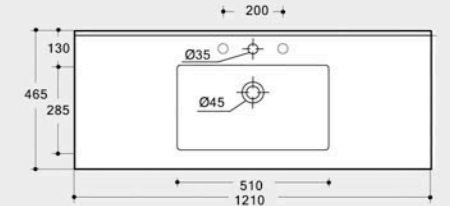

APKO (page 39)

CLEO (page 39)

MARLENE (page 39)

TOP (page 39)

NALA (page 46)

NALA 120

ROMA (page 53)