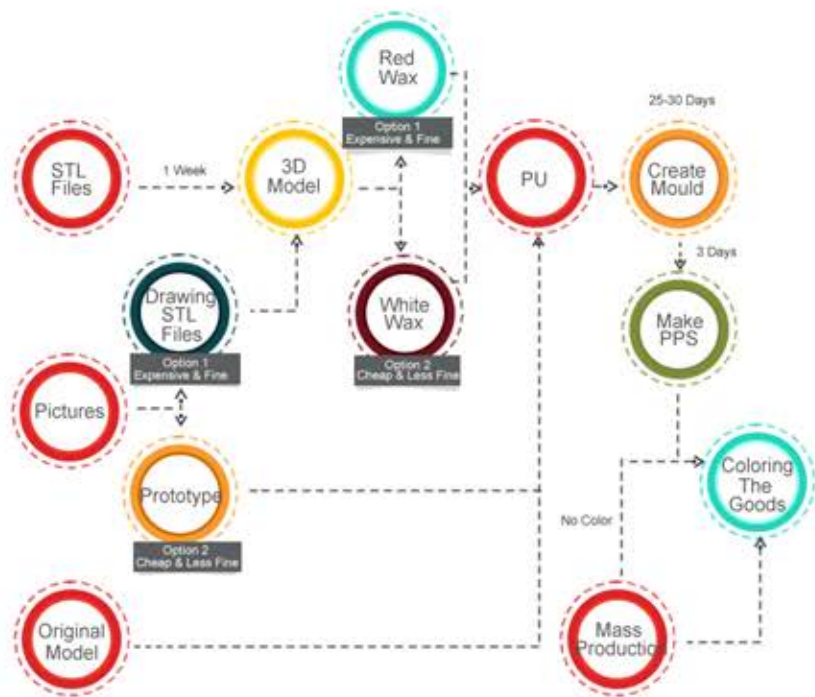

Miniature Procedure

PVC MINIATURE

Phone: +86-18851271900
www.hicreate.en.alibaba.com

E-mail: sales@jshicreate.com

Phone: +86-18851271900
www.hicreate.en.alibaba.com

E-mail: sales@jshicreate.com