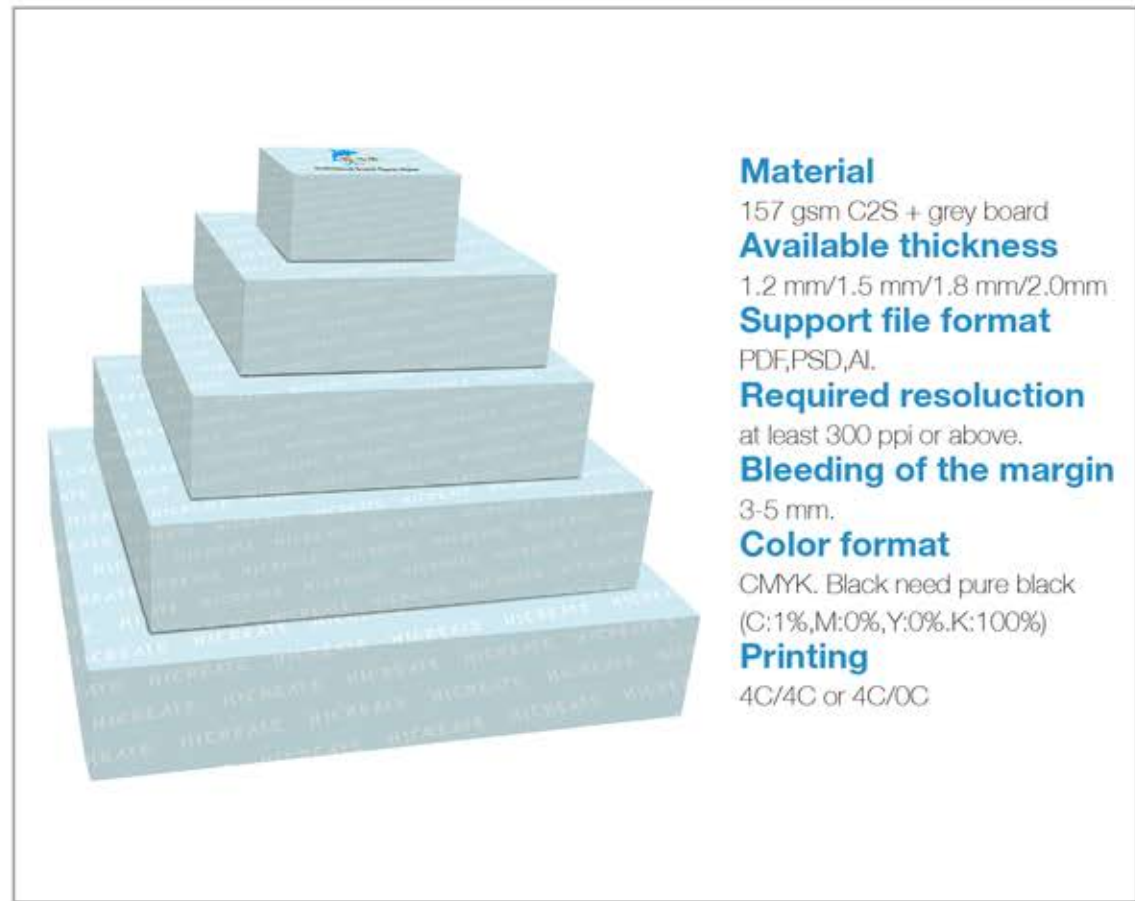

Material

157 gsm C2S + grey board

Available thickness

1.2 mm/1.5 mm/1.8 mm/2.0mm

Support file format

PDF,PSD,AI.

Required resolution

at least 300 ppi or above.

Bleeding of the margin

3-5 mm.

Color format

CMYK. Black need pure black
(C:1%,M:0%,Y:0%.K:100%)

Printing

4C/4C or 4C/0C

GAME BOX

Phone: +86-18851271900
www.hicreate.en.alibaba.com

E-mail: sales@jshicreate.com