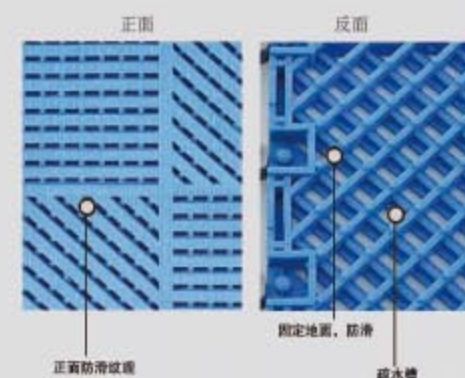

六大功能 Six Functions