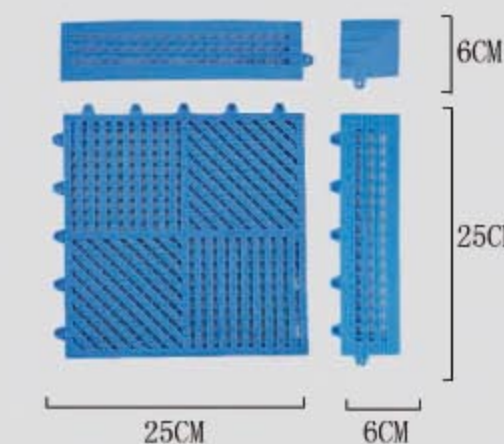

六大功能 Six Functions