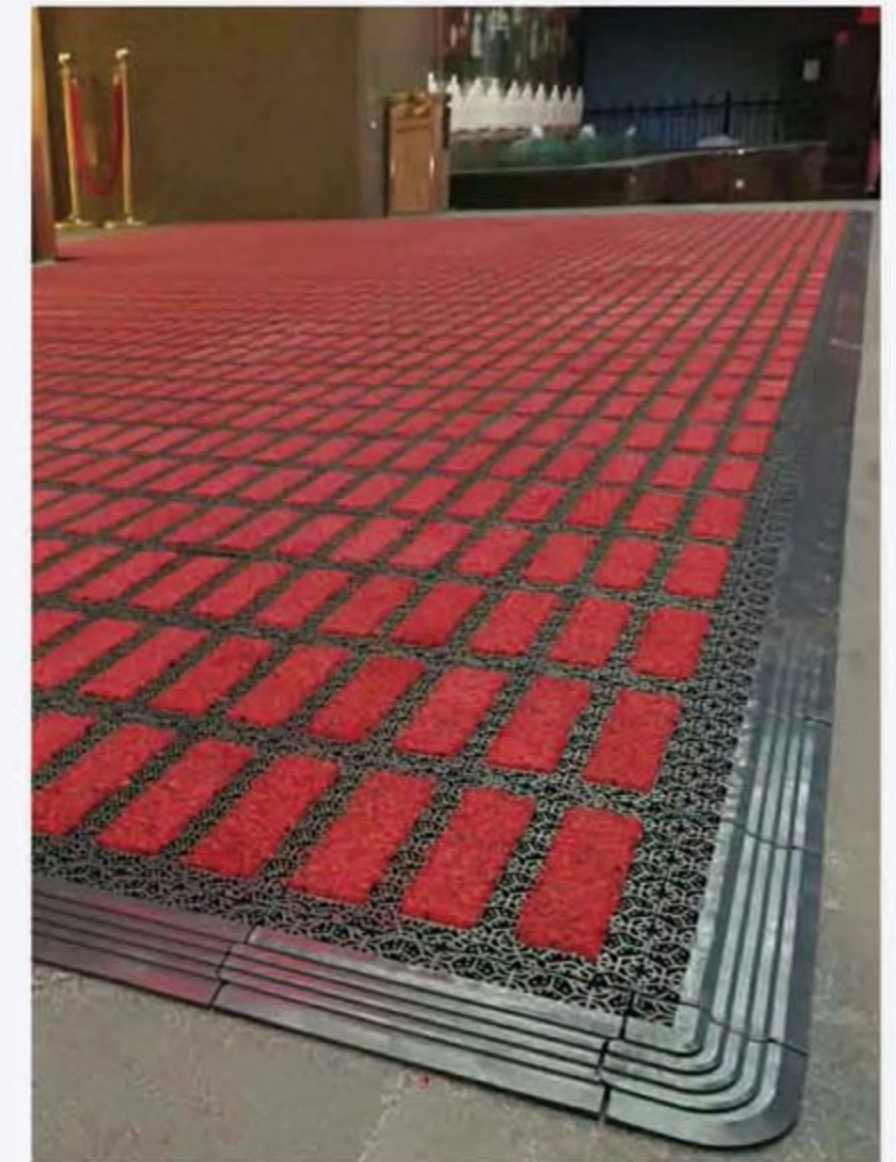

产品特点

拼块设计，最大满足自由设计的需要。遇热不变形不凸起，安装简易，独特的草尖设计可有效的除去鞋底污垢，导水设计也是产品的一个亮点，下雨天即便没有雨搭也不用担心地垫会积水，毯面定制，美国进口尼龙毯面，多种颜色可选，数量达到一定程度可定制颜色和尺寸。

Features

Block design can best meet the needs of freedom design, never be out shape or raised in hot, easy to install, unique grass tip design can effectively remove the sole dirt, water guiding design is also a bright spot, even if there is no rain-cover no need worry about water cushion on mats on rainy days. carpet customized. America import nylon carpet, many color to choose, can customized any color and size if reach limited quantity.