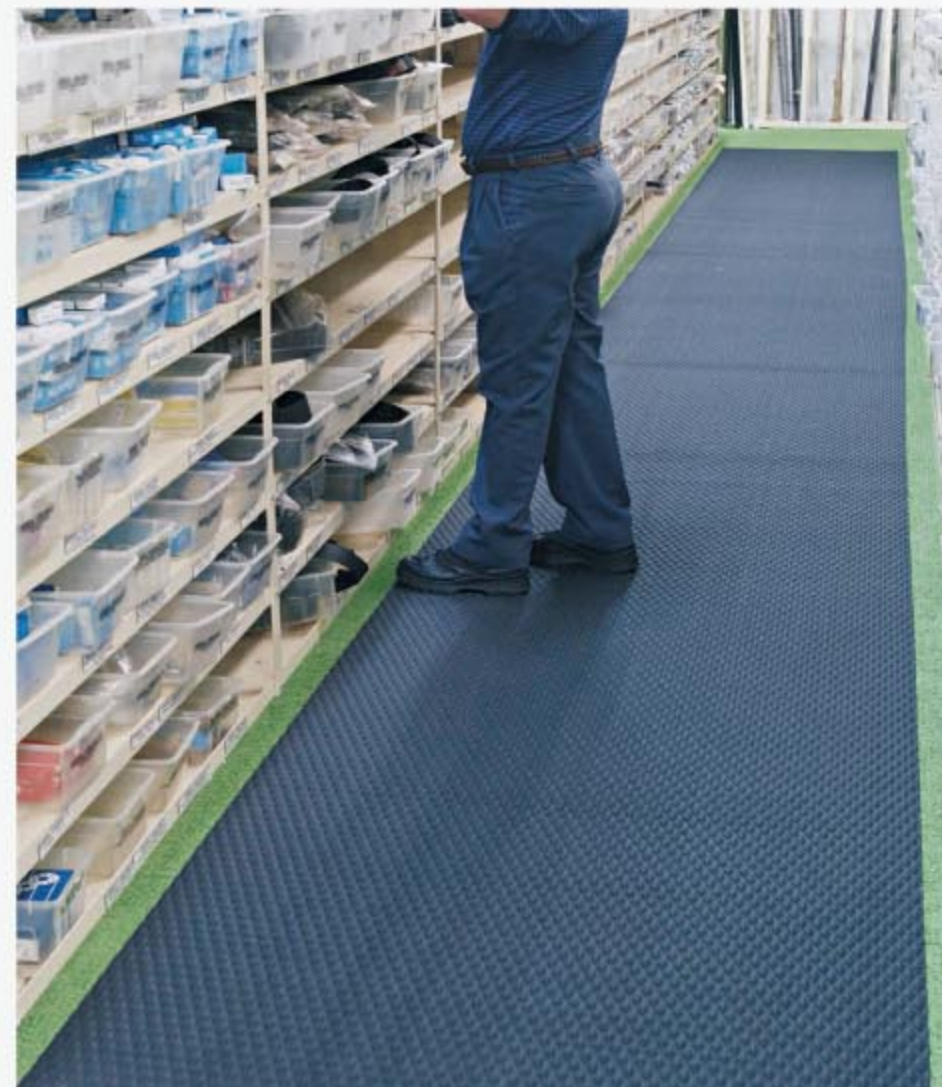

MMI经济抗疲劳地垫/MMI economic anti fatigue mat

防滑 Anti skidding
抗疲劳 anti fatigue
抗油污 resistance to oil
抗腐蚀 corrosion
抗静电 and static

MMI疏水抗疲劳地垫/MMI Water hog anti fatigue mat

技术规格 Technical specifications

产品名称 Product	疏水抗疲劳地垫 Drain anti fatigue mat	经济抗疲劳地垫 Economic anti fatigue mat	柔软抗疲劳地垫 Soft anti fatigue mat
产品规格 Specification	85cm × 140cm	1.1m × 12m	55cm × 85cm
产品材质 Product material	100%NBR天然橡胶 100% NBR rubber	100%NBR天然橡胶 100% NBR rubber	100%NBR天然橡胶 100% NBR rubber
产品特点 Product feature	柔软不变形、不断裂、防滑、抗疲劳、抗油污、抗腐蚀、抗静电、防臭抗菌，可用于敏感电子设备周围。 Soft, no out of shape, no breakin-g, anti skidding, anti fatigue, resistance to oil, corrosion, static, against the stench and anti bacterial.	纯天然橡胶制成，紧贴地面，不易滑动，表面为菱形图案，增加摩擦力，防滑倒。 Made of pure rubber, close-d to floor, not easy to slid, the pattern surface can increase friction, super anti skidding.	表面由原液染色丙纶纤维制成，着色牢固，密封式发泡材质，超强抗疲劳作用。 Mabe of original fluid dyeing PP fiber, good fastness, sealed foaming material has super anti fatigue effective.
产品颜色 Color	黑色 Black	黑色、蓝色 Black、Blue	蓝色、深灰、棕色、浅灰 Blue、Darkgrey、Brown、Lightgrey
适用范围 Application range	工作车间、厨房、浴室等湿滑环境 Workshop, kitchen, bath room and other wet traction place.	工作车间、健身房、厨房等 Workshop, gym room, kitchen etc.	工作车间、超市收银台等 Workshop, checkout counter etc.