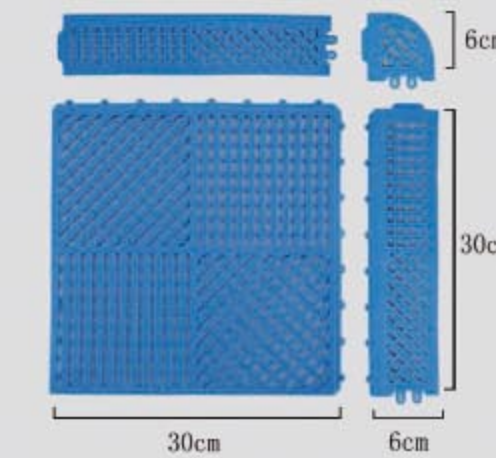

技术规格 Technical specifications

材质 fabric	PVC	抗紫外线 uv resistance	通过ISO 105-B02测试 ISO 105-B02 test
厚度 height	0.9cm	阻燃 fire resistance	GB8624-2012: B2
总重量 total weight	5000g/m²	环保标准 environmental standard	ZEK01.4-08:(PAHS)等级3
尺寸 size	30*30cm	产地 place of origin	中国 China

适用范围：浴室、卫生间、公共厕所、喷水池、游泳池、洗车行、桑拿房、厨房等 易积水的场所，适用范围广，且独具易拼装、易清洗等特点

Scope of application: bathroom, toilet, public toilets, fountain, swimming pools, wash Garage, sauna room, easy se-
-eper place such as kitchen, wide scope of application, and unique Easy to assemble, easy to clean, etc.

六大功能 Six Functions

(1) 环保无味

全新科技进口PVC高分子材料产品
采用纯原料PVC生产制作，外观看
产品色泽度亮

(2) 柔韧度强 回弹性好

全新科技进口PVC高分子材料，
可以随意卷起来，且回弹性特
别好

(3) 耐滑耐磨

适用于泳池、浴室、厨房、卫生
间等，强力耐磨，防滑效果好

(4) 疏水防滑(导水功能好)

产品正面有防滑纹理，且有疏
水空隙，反面有固定地面的圆
形柱头，水槽更容易疏通水流

(5) 脚感好，舒适减压

产品材质好，并有纹理，对脚
底能起到按摩作用

(6) 寿命长

材质好，做工细致，使用寿命
长达5年以上

(1) Eco-friendly without any smel

Made by full new PVC material, k
-eep bright appearance

(2) Strong soften and good flexi -bility

Can be rolled up freely with best flexi-
-bility

(3) Best anti slip and wear resista -nce

Used on swimming pool, bathroo
-m, kitchen, wash room, strongly
wear resistance and best anti slip
function.

(4) Best water hog and anti slip

Surface with pattern and water sp
-pace, the backing with chapter to
fix on the floor, make water easy to
flow .

(5) Comfortable feet feel, easy to r -educe stress.

Good material made with pattern h
-elp to massage foot

(6) Long lifetime

Good material, perfect production,
make long lifetime more than 5 ye
-ars.