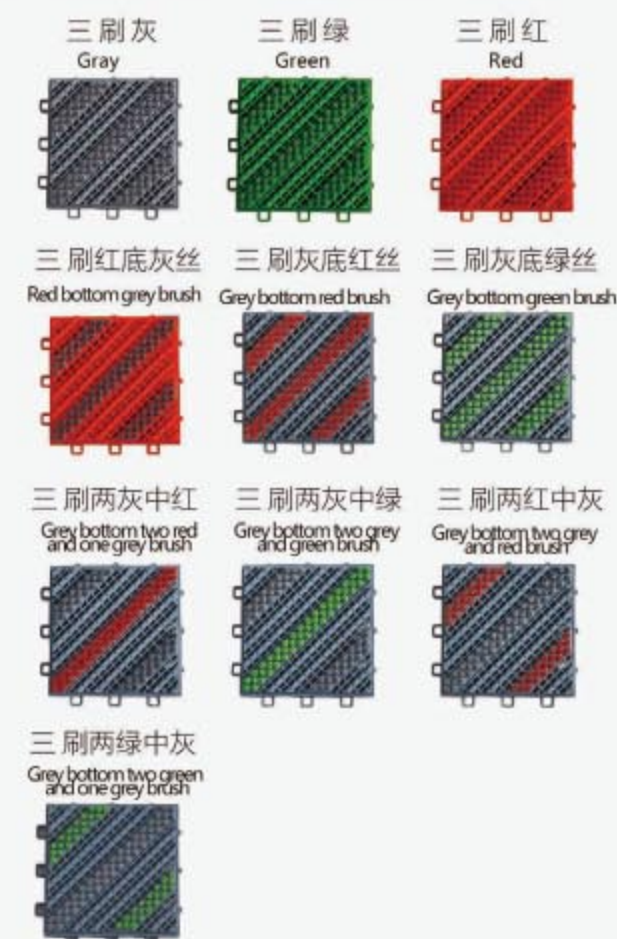

2种除尘防滑结构

集铲刀、刷子两种结构于一身，防滑、刮沙、美观、易清洗。

Made by Nylon brush, scraper knife, two different structure as a whole one, with best anti skidding, dust cleaning function, nice appearance easy to clean.

加密尼龙66毛刷，刷丝曲度控制在6-7MPa，回弹性好，抗扭曲，耐重压不变形。

Tight nylon 66 brush, wire brush curvature control to be 6-7MPa, best flexibility, resistance to distortion, with heavy press will be not out of shape.

毛刷

铲刀

加固铲刀，由高1mm的铲刀组成，和龙骨十字相连，抗碾压，有效刮沙除尘防滑。

Solid scraper knife make by 52 piece 1mm height scraper, have 60piece keels cross connection, perfect rolling resistance, can perfect scrap dust and sand, best anti skidding.

cp-三合一三刷

技术规格 Technical specifications

产品名称 Product	三合一单刷	承重力 Weight capacity	可经得住小汽车碾压 Can bear car crushing
产品规格 Specification	15cm × 15cm	适用范围 Usage range	酒店、宾馆、学校等 Hotel, school, shopping, etc.
边条规格 Edgings Specification	15cm × 7.5cm	适用温度 Applicable temperature	-30—70℃
边角规格 Coffin corner Specification	7.5cm × 7.5cm	安装方法 Install Method	卡扣连接、自由拼块 Interlock design, freely block
产品颜色 Color	灰色、红色、绿色等 Grey, red, green etc.	清洗方法 Clean method	用水冲洗或者吸尘器 Water cleaning or dust catcher
产品结构 Structure	铲刀、草尖 Nylon brush, grass tip	产地 Place of Original	中国 China
产品材质 Material	纯料EVA、尼龙66毛刷 Pure EVA, nylon 66 brush		

产品颜色 Color

实拍案例 Case