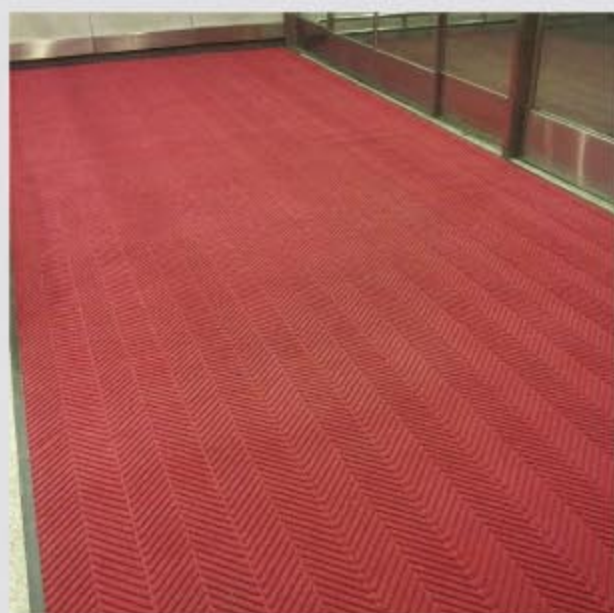

颜色 Color

技术规格 Technical specifications

毯面材质 fabric	100%尼龙66 100%nylon66	抗电性 electrical behaviour	抗静电 static disipative
绒高 height	10mm	抗紫外线 uv resistance	通过ISO 105-B02测试 ISO 105-B02 test
绒重 fabric weight	850g/m²	阻燃 fire resistance	GB8624-2012: B2
总重量 total weight	5000g/m²	环保标准 environmental standard	ZEK01.4-08:(PAHS)等级3
尺寸 size	1.84m*20.2m	产地 place of origin	中国 China

01: 独特的凹凸结构能避免对室内环境造成“二次污染”时尚的轮胎纹垫面纹路，形象美观大方。

02: 底部由SBR橡胶制成，表面为高密度丙纶纤维，采用原液染色技术色牢度高

03: 吸水性强安全防滑且能保护地面，易清洗且快速干透。底部由SBR橡胶制成，紧贴地面不易滑动。

01: Unique concave and convex structure can avoid “secondary pollution” to the indoor environment with beautiful fashion appearance.

02: Made by high strength PP fiber, adopt original fluid dyeing technology with the best fastness.

03: The bottom is made of SBR rubber, very close to the ground, hard to slide, easy to clean and fast dry.

适用范围：铺设于室内门口，通道，电梯口等。
产品功能：刮沙除尘、吸水防滑、装饰地面。
产品特点：超强的刮沙除尘及沉垢的功能，抗紫外线，不褪色不老化。

Applicable range: Used on indoor entrance, channel, elevator and so on.

Product Function: Scrap sand and dust removal, water absorb and damp proof, perfect decorate floor.

Product Feature: Super dust clean and removal function, best uv resistance, color fastness and no ageing.