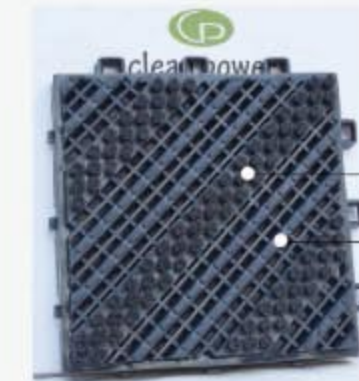

2种除尘防滑结构

集铲刀、刷子两种结构于一身，防滑、刮沙、美观、易清洗。

Made by Nylon brush, scraper knife, two different structure as a whole one, with best anti skidding, dust cleaning function, nice appearance easy to clean.

加密尼龙66毛刷，刷丝曲度控制在6-7MPa，回弹性好，抗扭曲，耐重压不变形。

Tight nylon 66 brush, wire brush curvature control to be 6-7MPa, best flexibility, resistance to distortion, with heavy press will be not out of shape.

毛刷

铲刀

加固铲刀，由高1mm的铲刀组成，和龙骨十字相连，抗碾压，有效刮沙除尘防滑。

Solid scraper knife make by 52 piece 1mm height scraper, have 60piece keels cross connection, perfect rolling resistance, can perfect scrap dust and sand, best anti skidding.

cp-三合一三刷

技术规格 Technical specifications

产品名称 Product	三合一单刷	承重力 Weight capacity	可经得住小汽车碾压 Can bear car crushing
产品规格 Specification	15cm × 15cm	适用范围 Usage range	酒店、宾馆、学校等 Hotel, school, shopping, etc.
边条规格 Edgings Specification	15cm × 7.5cm	适用温度 Applicable temperature	-30—70℃
边角规格 Coffin corner Specification	7.5cm × 7.5cm	安装方法 Install Method	卡扣连接、自由拼块 Interlock design, freely block
产品颜色 Color	灰色、红色、绿色等 Grey, red, green etc.	清洗方法 Clean method	用水冲洗或者吸尘器 Water cleaning or dust catcher
产品结构 Structure	铲刀、草尖 Nylon brush, grass tip	产地 Place of Original	中国 China
产品材质 Material	纯料EVA、尼龙66毛刷 Pure EVA, nylon 66 brush		

产品颜色 Color

实拍案例 Case