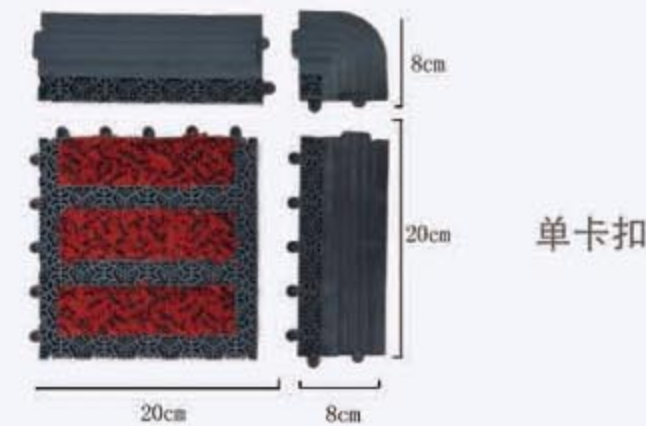

产品特点

拼块设计，最大满足自由设计的需要。遇热不变形不凸起，安装简易，独特的草尖设计可有效的除去鞋底污垢，导水设计也是产品的一个亮点，下雨天即便没有雨搭也不用担心地垫会积水，毯面定制，美国进口尼龙毯面，多种颜色可选，数量达到一定程度可定制颜色和尺寸。

Features

Block design can best meet the needs of freedom design, never be out shape or raised in hot, easy to install, unique grass tip design can effectively remove the sole dirt, water guiding design is also a bright spot, even if there is no rain-cover no need worry about water cushion on mats on rainy days. carpet customized. America import nylon carpet, many color to choose, can customized any color and size if reach limited quantity.