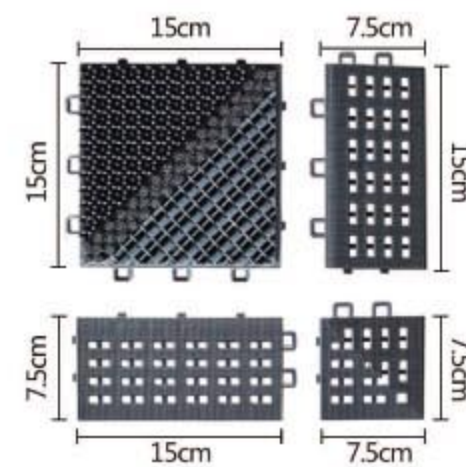

cp-三合一单刷

技术规格 Technical specifications

产品名称 Product	三合一单刷	承重力 Weight capacity	可经得住小汽车碾压 Can bear car crushing
产品规格 Specification	15cm × 15cm	适用范围 Usage range	酒店、宾馆、学校等 Hotel, school, shopping, etc.
边条规格 Edgings Specification	15cm × 7.5cm	适用温度 Applicable temperature	-30—70℃
边角规格 Coffin corner Specification	7.5cm × 7.5cm	安装方法 Install Method	卡扣连接、自由拼块 Interlock design, freely block
产品颜色 Color	灰色、红色、绿色等	清洗方法 Clean method	用水冲洗或者吸尘器等 Water cleaning or dust catcher
产品结构 Structure	尼龙刷、铲刀、草尖	产地 Place of Original	中国 China
产品材质 Material	纯料EVA、尼龙66毛刷		

厚度2.5cm