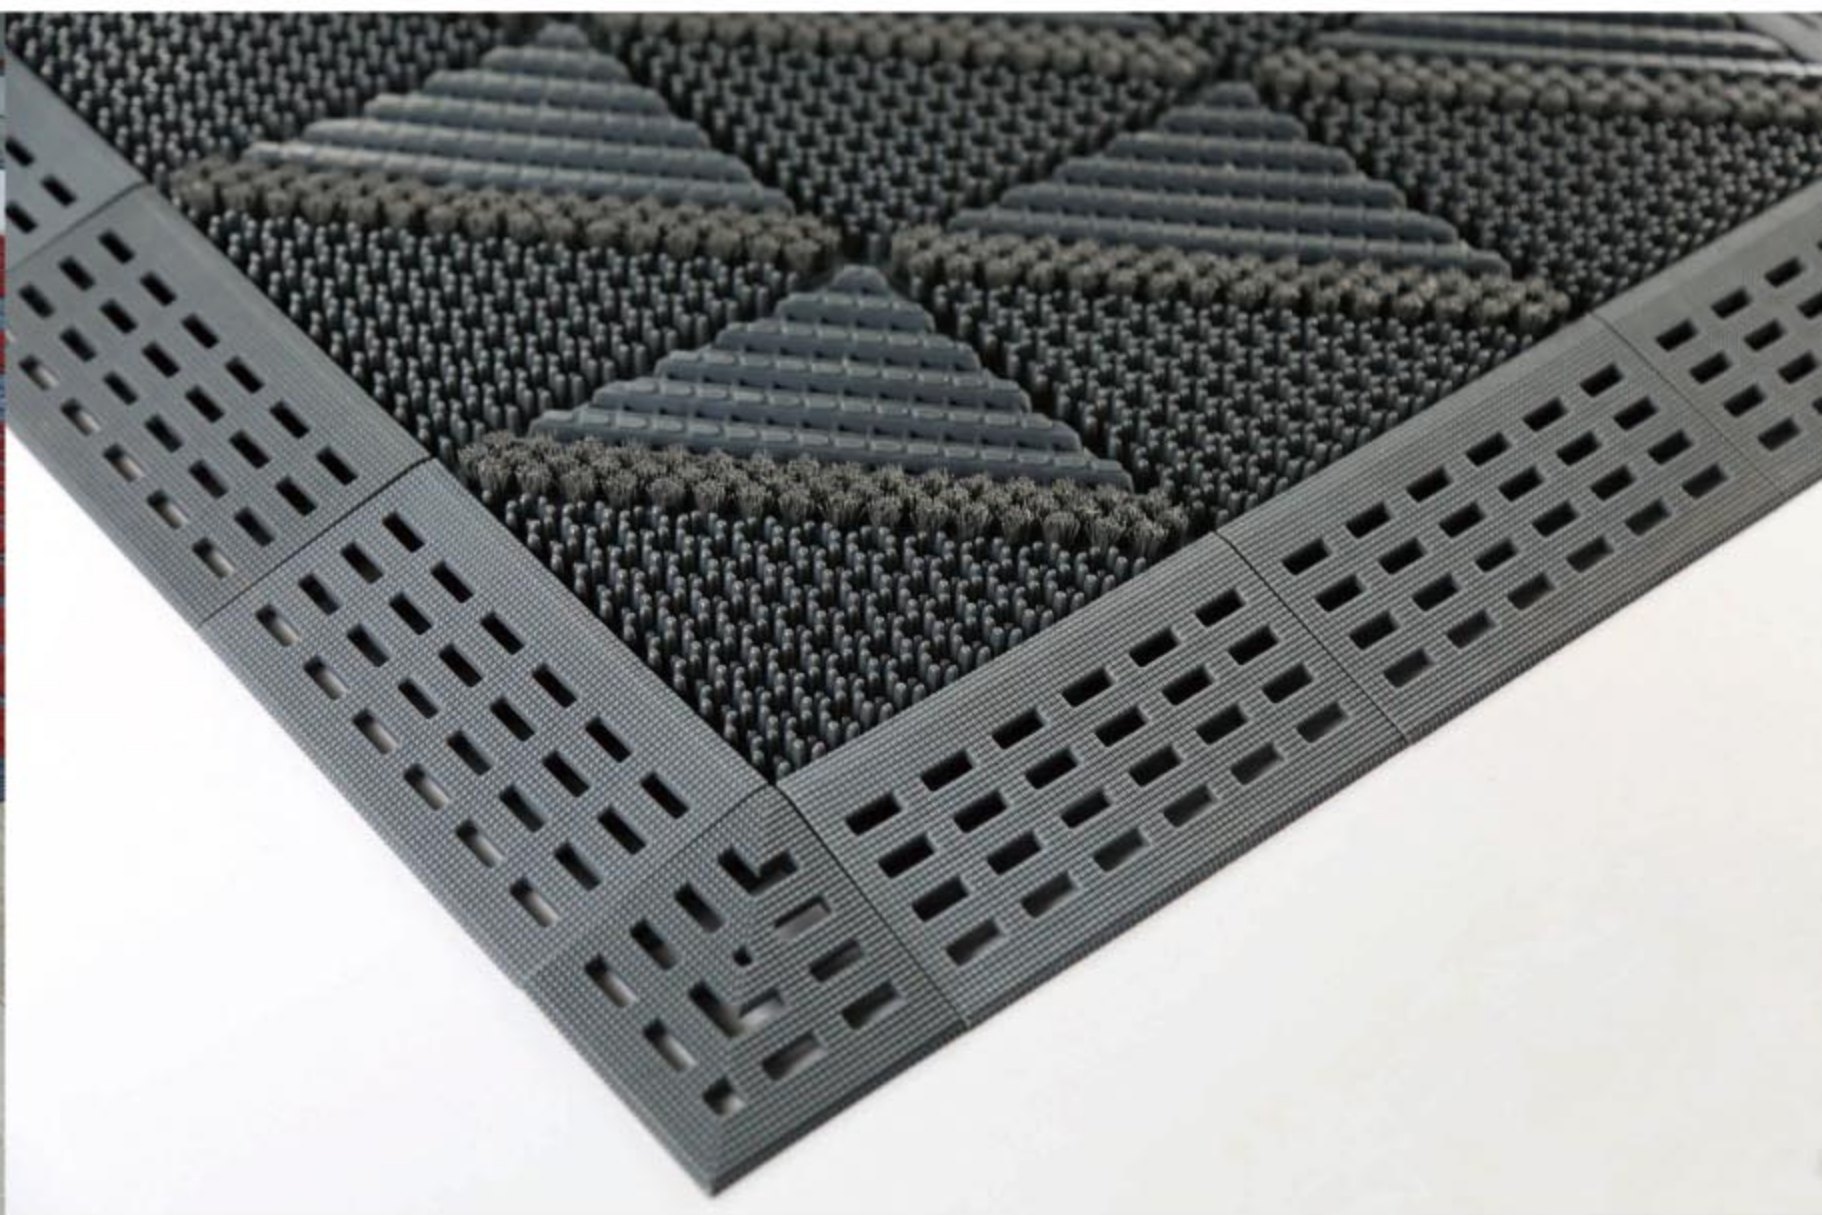

认真做好一件事，

其他的交给光阴岁月……

Carefully work out every matter, Let the time take care of the rest.

让世界爱上中国造……

Let the world fall in love with "MADE IN CHINA"

完美生活 洁力体现
PERFECT LIFE REFLECTED BY CLEANPOWER

防滑吸水

刮沙除尘

脚感舒适

环保无味

无限拼接