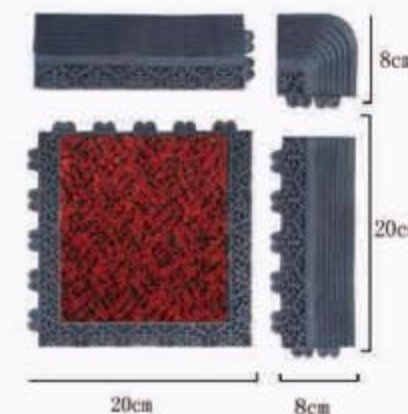

单卡扣

双卡扣

产品特点

拼块设计，最大满足自由设计的需要。遇热不变形不凸起，安装简易，独特的草尖设计可有效的除去鞋底污垢，导水设计也是产品的一个亮点，下雨天即便没有雨搭也不用担心地垫会积水，毯面定制，美国进口尼龙毯面，多种颜色可选，数量达到一定程度可定制颜色和尺寸。

Features

Block design can best meet the needs of freedom design, never be out shape or raised in hot, easy to install, unique grass tip design can effectively remove the sole dirt, water guiding design is also a bright spot, even if there is no rain-cover no need worry about water cushion on mats on rainy days. carpet customized. America import nylon carpet, many color to choose, can customized any color and size if reach limited quantity.