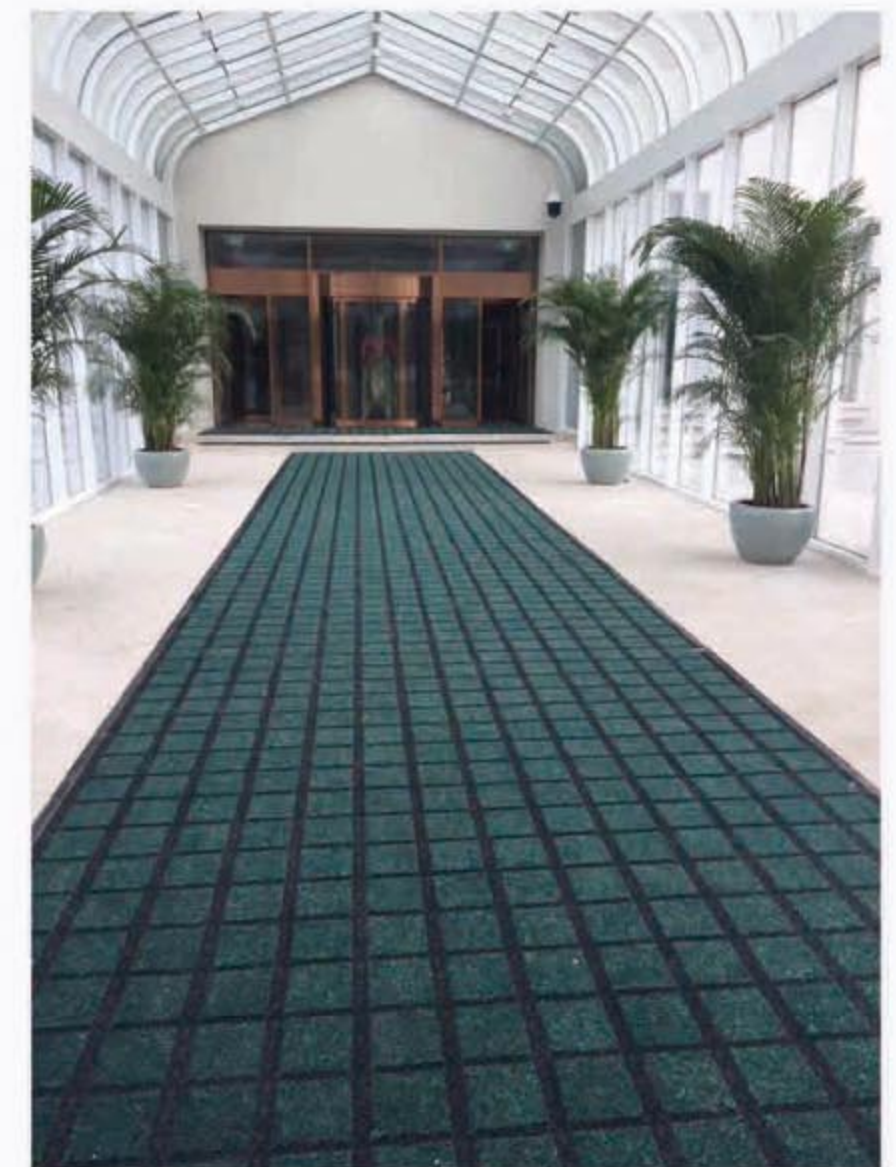

单卡扣

双卡扣

产品特点

拼块设计，最大满足自由设计的需要。遇热不变形不凸起，安装简易，独特的草尖设计可有效的除去鞋底污垢，导水设计也是产品的一个亮点，下雨天即便没有雨搭也不用担心地垫会积水，毯面定制，美国进口尼龙毯面，多种颜色可选，数量达到一定程度可定制颜色和尺寸。

Features

Block design can best meet the needs of freedom design, never be out shape or raised in hot, easy to install, unique grass tip design can effectively remove the sole dirt, water guiding design is also a bright spot, even if there is no rain-cover no need worry about water cushion on mats on rainy days. carpet customized. America import nylon carpet, many color to choose, can customized any color and size if reach limited quantity.