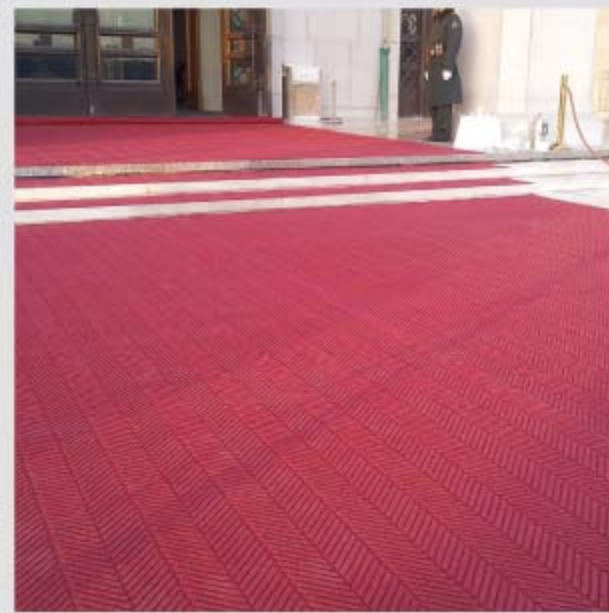

颜色 Color

技术规格 Technical specifications

毯面材质 fabric	100%尼龙66 100%nylon66	抗电性 electrical behaviour	抗静电 static disipative
绒高 height	10mm	抗紫外线 uv resistance	通过ISO 105-B02测试 ISO 105-B02 test
绒重 fabric weight	850g/m²	阻燃 fire resistance	GB8624-2012: B2
总重量 total weight	5000g/m²	环保标准 environmental standard	ZEK01.4-08:(PAHS)等级3
尺寸 size	1.84m*20.2m	产地 place of origin	中国 China

01: 独特的凹凸结构能避免对室内环境造成“二次污染”时尚的轮胎纹垫面纹路，形象美观大方。

02: 底部由SBR橡胶制成，表面为高密度丙纶纤维，采用原液染色技术色牢度高

03: 吸水性强安全防滑且能保护地面，易清洗且快速干透。底部由SBR橡胶制成，紧贴地面不易滑动。

01: Unique concave and convex structure can avoid “secondary pollution” to the indoor environment with beautiful fashion appearance.

02: Made by high strength PP fiber, adopt original fluid dyeing technology with the best fastness.

03: The bottom is made of SBR rubber, very close to the ground, hard to slide, easy to clean and fast dry.

适用范围：铺设于室内门口，通道，电梯口等。
产品功能：刮沙除尘、吸水防滑、装饰地面。
产品特点：超强的刮沙除尘及沉垢的功能，抗紫外线，不褪色不老化。

Applicable range: Used on indoor entrance, channel, elevator and so on.

Product Function: Scrap sand and dust removal, water absorb and damp proof, perfect decorate floor.

Product Feature: Super dust clean and removal function, best uv resistance, color fastness and no ageing.