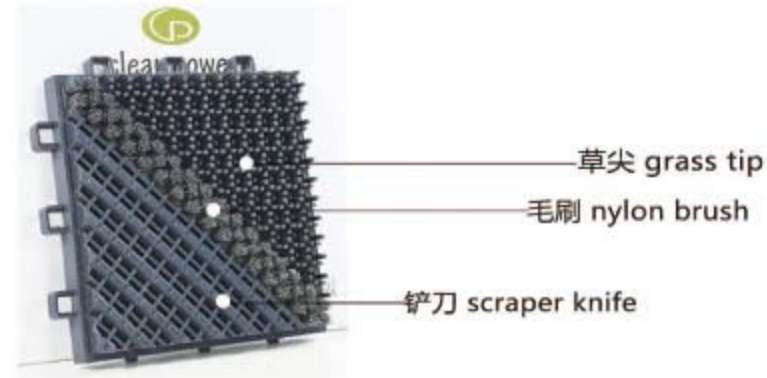

+86 18321907513

Wechat

TonyTopjoy

安全 · 清洁 · 健康
SAFE · CLEAN · HEALTHY

一步到位
IN ONE STEP

3种除尘防滑结构

集铲刀、刷子草尖三种结构于一身，防滑、刮沙、美观、易清洗。

Made by Nylon brush, scraper knife, grass tip three different structure as a whole one, with best anti skidding, dust clean function, nice appearance easy to clean.

加密高低位草尖设计，由288根高位草尖和66根低位草尖组成，硬度控制在80HS (± 1HS) 硬度高，韧性好。
Design of high and low level grass tip, made by 288 pieces high level grass tips and 66 pieces low level grass tips, hardness is 80HS (± HS) with the best flexibility.