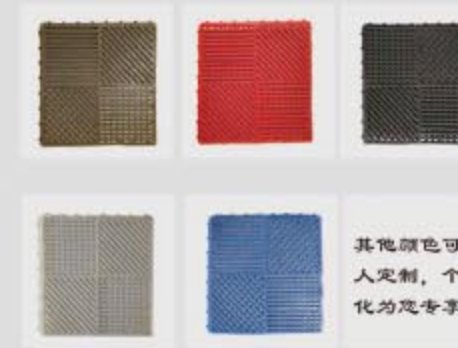

技术规格 Technical specifications

材质 fabric	PVC	抗紫外线 uv resistance	通过ISO 105-B02测试 ISO 105-B02 test
厚度 height	0.9cm	阻燃 fire resistance	GB8624-2012: B2
总重量 total weight	5000g/m²	环保标准 environmental standard	ZEK01.4-08:(PAHS)等级3
尺寸 size	30*30cm	产地 place of origin	中国 China

适用范围：浴室、卫生间、公共厕所、喷水池、游泳池、洗车行、桑拿房、厨房等 易积水的场所，适用范围广，且独具易拼装、易清洗等特点

Scope of application: bathroom, toilet, public toilets, fountain, swimming pools, wash Garage, sauna room, easy se-
-eper place such as kitchen, wide scope of application, and unique Easy to assemble, easy to clean, etc.

六大功能 Six Functions

(1) 环保无味

全新科技进口PVC高分子材料产品
采用纯原料PVC生产制作，外观看
产品色泽度亮

(2) 柔韧度强 回弹性好

全新科技进口PVC高分子材料，
可以随意卷起来，且回弹性特
别好

(3) 耐滑耐磨

适用于泳池、浴室、厨房、卫生
间等，强力耐磨，防滑效果好

(4) 疏水防滑(导水功能好)

产品正面有防滑纹理，且有疏
水空隙，反面有固定地面的圆
形柱头，水槽更容易疏通水流

(5) 脚感好，舒适减压

产品材质好，并有纹理，对脚
底能起到按摩作用

(6) 寿命长

材质好，做工细致，使用寿命
长达5年以上

(1) Eco-friendly without any smel

Made by full new PVC material, k
-eep bright appearance

(2) Strong soften and good flexi -bility

Can be rolled up freely with best flexi-
-bility

(3) Best anti slip and wear resista -nce

Used on swimming pool, bathroo
-m, kitchen, wash room, strongly
wear resistance and best anti slip
function.

(4) Best water hog and anti slip

Surface with pattern and water sp
-pace, the backing with chapter to
fix on the floor, make water easy to
flow .

(5) Comfortable feet feel, easy to r -educe stress.

Good material made with pattern h
-elp to massage foot

(6) Long lifetime

Good material, perfect production,
make long lifetime more than 5 ye
-ars.