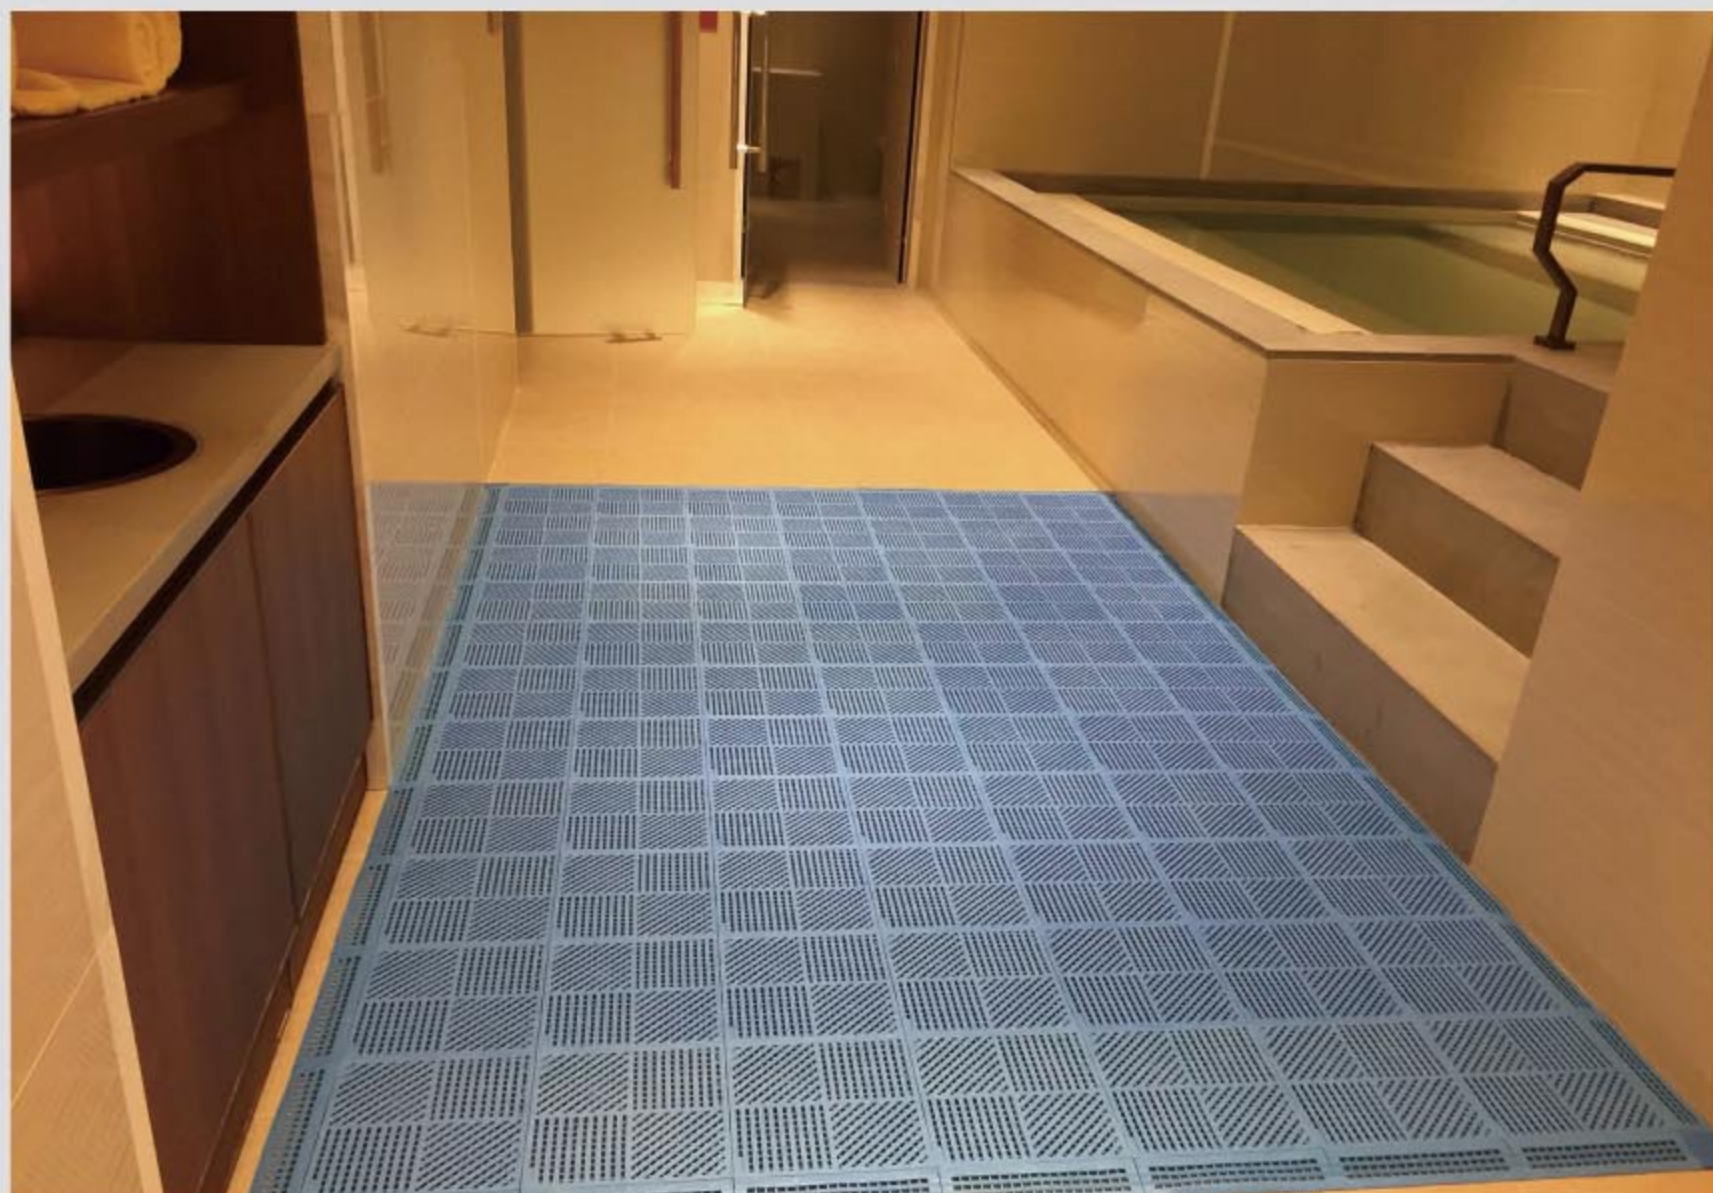

技术规格 Technical specifications

材质 Material	纯原料PVC Pure PVC	抗紫外线 uv resistance	通过ISO 105-B02测试 ISO 105-B02 test
厚度 height	1.3cm	阻燃 fire resistance	GB8624-2012: B2
总重量 total weight	6500g/m²	环保标准 environmental standard	ZEK01.4-08:(PAHS)Grade 3
尺寸 size	25*25cm	产地 place of origin	中国 China

适用范围：浴室、卫生间、公共厕所、喷水池、游泳池、洗车行、桑拿房、厨房等 易积水的场所，适用范围广，且独具易拼装、易清洗等特点

Scope of application: bathroom, toilet, public toilets, fountain, swimming pools, wash Garage, sauna room, easy se-
-eper place such as kitchen, wide scope of application, and unique Easy to assemble, easy to clean, etc.

六大功能 Six Functions

(1) 环保无味

全新科技进口PVC高分子材料产品
采用纯原料PVC生产制作，外观看
产品色泽度亮

(1) Eco-friendly without any smell

Made by full new PVC material, keep bright appearance

(2) 柔韧性强 回弹性好

全新科技进口PVC高分子材料，
可以随意卷起来，且回弹性特
别好

(2) Strong softness and good flexibility

Can be rolled up freely with best flexibility

(3) 耐滑耐磨

适用于泳池、浴室、厨房、卫生间等，强力耐磨，防滑效果好

(3) Best anti slip and wear resistance

Used on swimming pool, bathroom, kitchen, wash room, strongly wear resistance and best anti slip function.

(4) 疏水防滑(导水功能好)

产品正面有防滑纹理，且有疏水空隙，反面有固定地面的圆形柱头，水槽更容易疏通水流

(4) Best water hog and anti slip

Surface with pattern and water space, the backing with chapter to fix on the floor, make water easy to flow.

(5) 脚感好，舒适减压

产品材质好，并有纹理，对脚底能起到按摩作用

(5) Comfortable feet feel, easy to reduce stress.

Good material made with pattern help to massage foot

(6) 寿命长

材质好，做工细致，使用寿命长达5年以上

(6) Long lifetime

Good material, perfect production, make long lifetime more than 5 years.