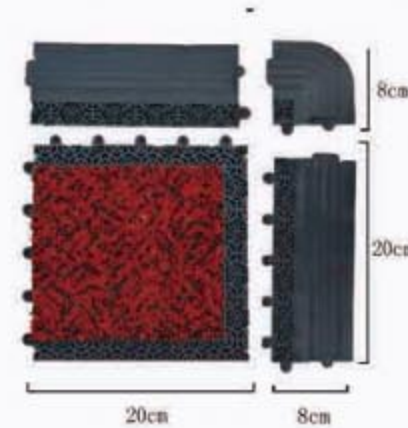

单卡扣

双卡扣

产品特点

拼块设计，最大满足自由设计的需要。遇热不变形不凸起，安装简易，独特的草尖设计可有效的除去鞋底污垢，导水设计也是产品的一个亮点，下雨天即便没有雨搭也不用担心地垫会积水，毯面定制，美国进口尼龙毯面，多种颜色可选，数量达到一定程度可定制颜色和尺寸。

Features

Block design can best meet the needs of freedom design, never be out shape or raised in hot, easy to install, unique grass tip design can effectively remove the sole dirt, water guiding design is also a bright spot, even if there is no rain-cover no need worry about water cushion on mats on rainy days. carpet customized. America import nylon carpet, many color to choose, can customized any color and size if reach limited quantity.