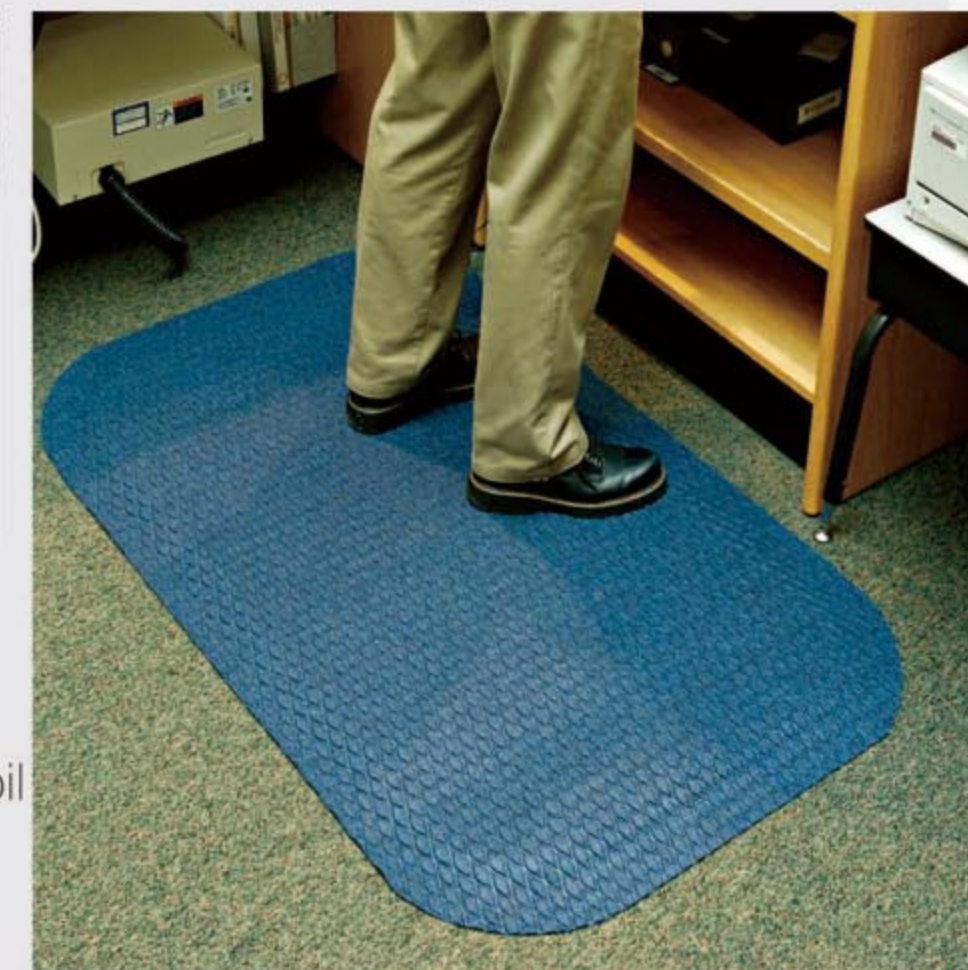

MMI柔软抗疲劳地垫/MMI soft anti fatigue mat

防滑 Anti skidding
抗疲劳 anti fatigue
抗油污 resistance to oil
抗腐蚀 corrosion
抗静电 and static