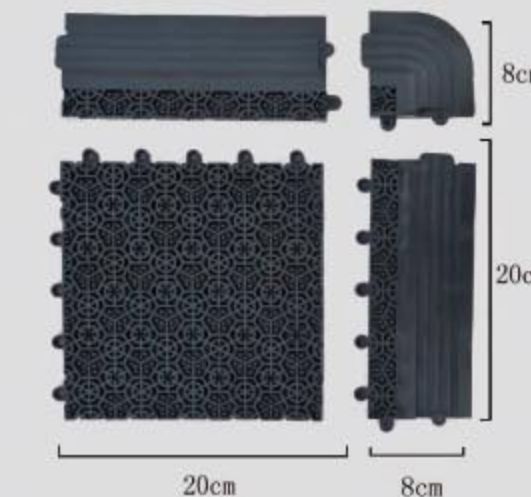

技术规格 Technical specifications

材质 fabric	纯原料PVC Pure PVC	抗紫外线 uv resistance	通过ISO 105-B02测试 ISO 105-B02 test
厚度 height	1.6cm	阻燃 fire resistance	GB8624-2012: B2
总重量 total weight	9250g/m²	环保标准 environmental standard	ZEK01.4-08:(PAHS)Grade3
尺寸 size	20*20cm	产地 place of origin	中国 China

适用范围：浴室、卫生间、公共厕所、喷水池、游泳池、洗车行、桑拿房、厨房等 易积水的场所，适用范围广，且独具易拼装、易清洗等特点

Scope of application: bathroom, toilet, public toilets, fountain, swimming pools, wash Garage, sauna room, easy se-
-eper place such as kitchen, wide scope of application, and unique Easy to assemble, easy to clean, etc.

五大功能 Five Functions

(1) 环保无味

采用进口原料生产，环保安全，
无异味，抗阻燃。

(1) Eco-friendly without any smell
Made by full new import material, e-
-co friendly production, no smell, res-
-istance to flame retardant.

(2) 柔韧性强 回弹性好

回弹性好，柔韧度高，更耐用！

(2) Strong soften and good flexi-
-bility
Can be rolled up freely with best fle-
-xibility more durable.

(3) 防滑耐磨

产品独特设计，加密草尖，结构
紧密，防滑效果更好，耐磨，刮
沙除尘

(3) Best anti slip and wear resista-
-nce
Special tight grass tip design, with s-
-olid close structure to get much bet-
-ter anti skidding effective, best wea-
-r resistance, clean dust and scrap s-
-and.

(4) 疏水防滑(导水功能好)

将污水导入地垫下层，有多重除
污及防滑功能结构，除污超强之
外防滑功能更为出众

(4) Best water hog and anti slip
Drain the waste water into mat bott-
-om which with multiple function du-
-st clean and anti skidding, the perf-
-ect anti slip structure make the ma-
-t most popular on the market.

(5) 安全清洁

产品定期用吸尘器或清水直接清
洗，延长使用寿命。

(5) Safe and Clean
Use dust catcher or water directly w-
-ashing every few time to prolong th-
-e mat lifetime.