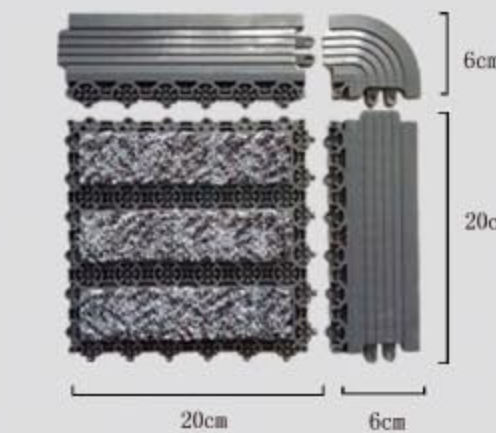

(5) 毯面定制

美国进口尼龙毯面, 多种颜色可选, 数量达到一定程度可定制颜色和尺寸。

(5) Carpet customized. America import nylon carpet, many color to choose, can customized any color and size if reach limited quantity.