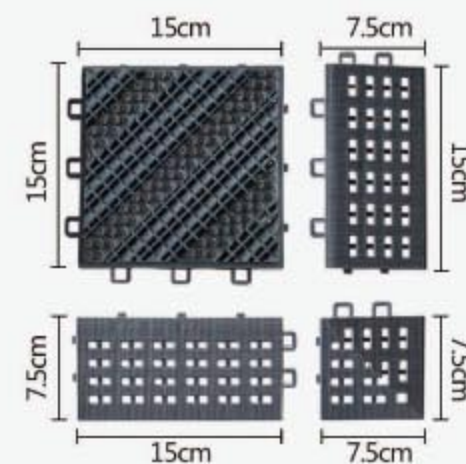

cp-三合一三刷

技术规格 Technical specifications

产品名称 Product	三合一单刷	承重力 Weight capacity	可经得住小汽车碾压 Can bear car crushing
产品规格 Specification	15cm × 15cm	适用范围 Usage range	酒店、宾馆、学校等 Hotel, school, shopping, etc.
边条规格 Edgings Specification	15cm × 7.5cm	适用温度 Applicable temperature	-30—70℃
边角规格 Coffin corner Specification	7.5cm × 7.5cm	安装方法 Install Method	卡扣连接、自由拼块 Interlock design, freely block
产品颜色 Color	灰色、红色、绿色等 Grey, red, green etc.	清洗方法 Clean method	用水冲洗或者吸尘器 Water cleaning or dust catcher
产品结构 Structure	铲刀、草尖 Nylon brush, grass tip	产地 Place of Original	中国 China
产品材质 Material	纯料EVA、尼龙66毛刷 Pure EVA, nylon 66 brush