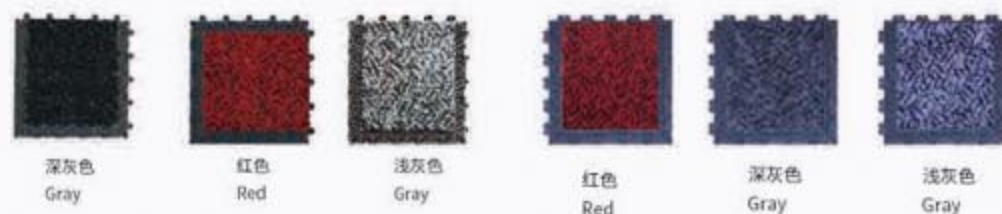

技术参数 Technical specifications

材质 fabric	纯原料PVC Pure PVC	抗紫外线 uv resistance	通过ISO 105-B02测试 ISO 105-B02 test
厚度 height	1.6cm	阻燃 fire resistance	GB8624-2012: B2
总重量 total weight	10500g/m²	环保标准 environmental standard	ZEK01.4-08:(PAHS)Grade3
尺寸 size	20*20cm	产地 place of origin	中国 China

适用范围：浴室、卫生间、公共厕所、喷水池、游泳池、洗车行、桑拿房、厨房等易积水的场所，适用范围广，且独具易拼装、易清洗等特点。

Scope of application: bathroom, toilet, public toilets, fountain, swimming pools, wash Garage, sauna room, easy seeper place such as kitchen, wide scope of application, and unique Easy to assemble, easy to clean, etc.

清洁维护 Cleaning

日常维护 Daily Maintenance:

用吸尘器吸尘 Use vacuum cleaner to clean the dust.

深度维护 Deep Maintenance:

用吸尘器吸尘并清扫之后，地垫可以用高压清洗装备进行喷射清洗。

After vacuum aspiration and cleaning, floor mat can be cleaned with high pressure jet cleaning

单卡扣

双卡扣

产品特点

拼块设计，最大满足自由设计的需要。遇热不变形不凸起，安装简易，独特的草尖设计可有效的除去鞋底污垢，导水设计也是产品的一个亮点，下雨天即便没有雨搭也不用担心地垫会积水，毯面定制，美国进口尼龙毯面，多种颜色可选，数量达到一定程度可定制颜色和尺寸。

Features

Block design can best meet the needs of freedom design, never be out shape or raised in hot, easy to install, unique grass tip design can effectively remove the sole dirt, water guiding design is also a bright spot, even if there is no rain-cover no need worry about water cushion on mats on rainy days. carpet customized. America import nylon carpet, many color to choose, can customized any color and size if reach limited quantity.

产品颜色 Color