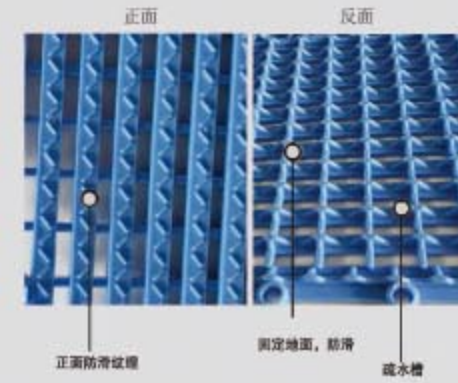

技术规格 Technical specifications

材质 fabric	PVC	抗紫外线 uv resistance	通过ISO 105-B02测试 ISO 105-B02 test
厚度 height	0.9cm	阻燃 fire resistance	GB8624-2012: B2
总重量 total weight	5000g/m²	环保标准 environmental standard	ZEK01.4-08:(PAHS)等级3
尺寸 size	30*30cm	产地 place of origin	中国 China

适用范围：浴室、卫生间、公共厕所、喷水池、游泳池、洗车行、桑拿房、厨房等 易积水的场所，适用范围广，且独具易拼装、易清洗等特点

Scope of application: bathroom, toilet, public toilets, fountain, swimming pools, wash Garage, sauna room, easy se-
-eper place such as kitchen, wide scope of application, and unique Easy to assemble, easy to clean, etc.

六大功能 Six Functions

(1) 环保无味

全新科技进口PVC高分子材料产品
采用纯原料PVC生产制作，外观看
产品色泽度亮

(2) 柔韧度强 回弹性好

全新科技进口PVC高分子材料，
可以随意卷起来，且回弹性特
别好

(3) 耐滑耐磨

适用于泳池、浴室、厨房、卫生
间等，强力耐磨，防滑效果好

(4) 疏水防滑(导水功能好)

产品正面有防滑纹理，且有疏
水空隙，反面有固定地面的圆
形柱头，水槽更容易疏通水流

(5) 脚感好，舒适减压

产品材质好，并有纹理，对脚
底能起到按摩作用

(6) 寿命长

材质好，做工细致，使用寿命
长达5年以上

(1) Eco-friendly without any smel

Made by full new PVC material, k
-eep bright appearance

(2) Strong soften and good flexi -bility

Can be rolled up freely with best flexi-
-bility

(3) Best anti slip and wear resista -nce

Used on swimming pool, bathroo
-m, kitchen, wash room, strongly
wear resistance and best anti slip
function.

(4) Best water hog and anti slip

Surface with pattern and water sp
-pace, the backing with chapter to
fix on the floor, make water easy to
flow .

(5) Comfortable feet feel, easy to r -educe stress.

Good material made with pattern h
-elp to massage foot

(6) Long lifetime

Good material, perfect production,
make long lifetime more than 5 ye
-ars.