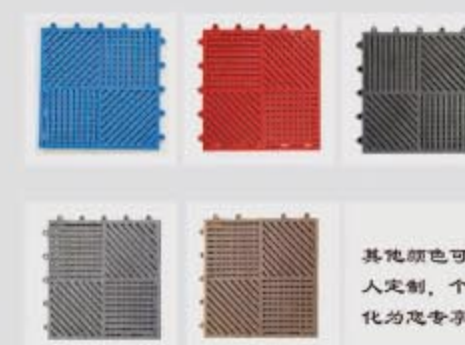

六大功能 Six Functions