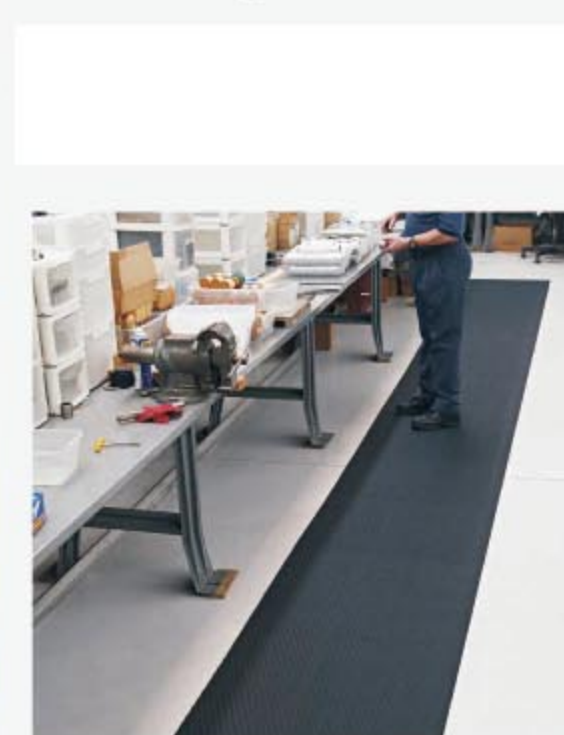

MMI经济抗疲劳地垫/MMI economic anti fatigue mat

防滑 Anti skidding
抗疲劳 anti fatigue
抗油污 resistance to oil
抗腐蚀 corrosion
抗静电 and static

MMI疏水抗疲劳地垫/MMI Water hog anti fatigue mat

技术规格 Technical specifications

产品名称 Product	疏水抗疲劳地垫 Drain anti fatigue mat	经济抗疲劳地垫 Economic anti fatigue mat	柔软抗疲劳地垫 Soft anti fatigue mat
产品规格 Specification	85cm × 140cm	1.1m × 12m	55cm × 85cm
产品材质 Product material	100%NBR天然橡胶 100% NBR rubber	100%NBR天然橡胶 100% NBR rubber	100%NBR天然橡胶 100% NBR rubber
产品特点 Product feature	柔软不变形、不断裂、防滑、抗疲劳、抗油污、抗腐蚀、抗静电、防臭抗菌，可用于敏感电子设备周围。 Soft, no out of shape, no breakin-g, anti skidding, anti fatigue, resistance to oil, corrosion, static, against the stench and anti bacterial.	纯天然橡胶制成，紧贴地面，不易滑动，表面为菱形图案，增加摩擦力，防滑倒。 Made of pure rubber, close-d to floor, not easy to slid, the pattern surface can increase friction, super anti skidding.	表面由原液染色丙纶纤维制成，着色牢固，密封式发泡材质，超强抗疲劳作用。 Mabe of original fluid dyeing PP fiber, good fastness, sealed foaming material has super anti fatigue effective.
产品颜色 Color	黑色 Black	黑色、蓝色 Black、Blue	蓝色、深灰、棕色、浅灰 Blue、Darkgrey、Brown、Lightgrey
适用范围 Application range	工作车间、厨房、浴室等湿滑环境 Workshop, kitchen, bath room and other wet traction place.	工作车间、健身房、厨房等 Workshop, gym room, kitchen etc.	工作车间、超市收银台等 Workshop, checkout counter etc.