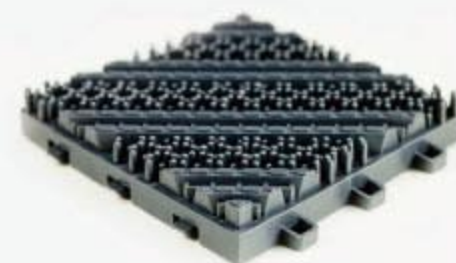

cp-二合一无刷

技术规格 Technical specifications

产品名称 Product	三合一单刷	承重力 Weight capacity	可经得住小汽车碾压 Can bear car crushing
产品规格 Specification	15cm × 15cm	适用范围 Usage range	酒店、宾馆、学校等 Hotel, school, shopping, etc.
边条规格 Edging Specification	15cm × 7.5cm	适用温度 Applicable temperature	-30—70℃
边角规格 Coffin corner Specification	7.5cm × 7.5cm	安装方法 Install Method	卡扣连接、自由拼块 Interlock design, freely block
产品颜色 Color	灰色、红色	清洗方法 Clean method	用水冲洗或者吸尘器等 Water cleaning or dust catcher
产品结构 Structure	铲刀、草尖	产地 Place of Original	中国 China
产品材质 Material	纯料EVA		

厚度2.5cm