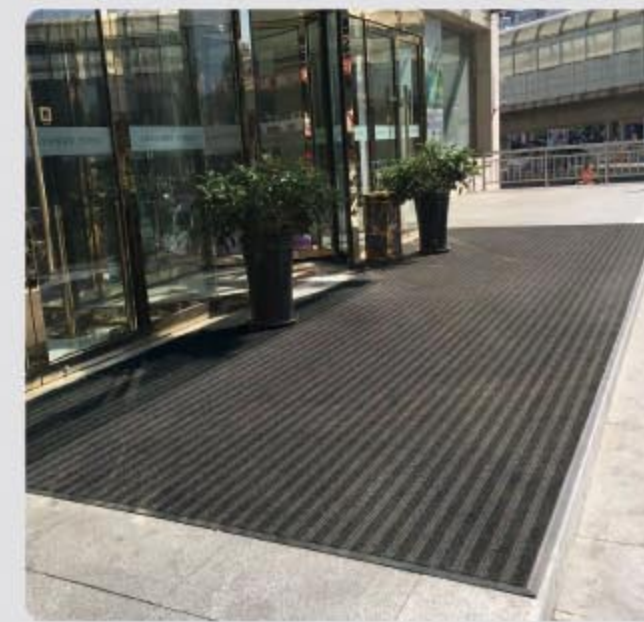

技术规格 Technical specifications

毯面材质 Material	100%尼龙66 100%nylon66	抗电性 Electrical resistance	抗静电 Anti-static electricity
绒高 Pile height	8.5mm	抗紫外线 UV resistance	通过ISO 105-B02测试 Pass ISO105-B02test
绒重 Pile weight	850g/m²	阻燃 Fire resistance	GB8624-2012: B2
总重量 Total weight	3550g/m²	长霉等级 Fungi-growth grade	GB/T2423.16-2008:0级 GB/T2423.16-2008:0 grade
尺寸 size	1.2m × 18m、1.8m × 20m	环保标准 Green standards	ZEK01.4-08:(PAHS)等级3 ZEK01.4+0B:PAHS()grade 3
底背 backing	pvc底背 pvc backing	产地 place of original	中国 China
橡胶边厚 Rubber thickness	1.5mm