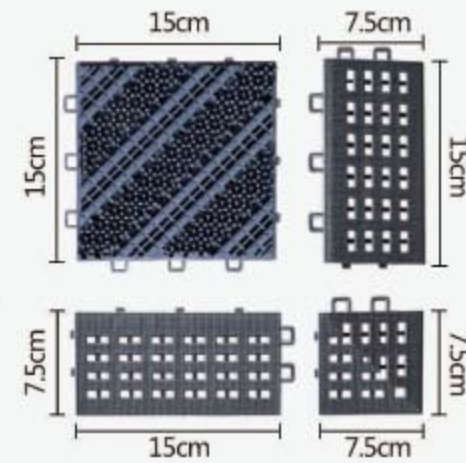

草尖 grass tip

铲刀 scraper knife

加密高低位草尖设计，由高位草尖和低位草尖组成，硬度控制在80HS(±1HS)硬度高，韧性好，防高跟鞋陷入。

Design of high and low level grass tip, made by 288 pieces high level grass tips and 66 pieces low level grass tips, hardness is 80HS(±HS) with the best flexibility.

cp-二合一无刷

技术规格 Technical specifications

产品名称 Product	三合一单刷	承重力 Weight capacity	可经得住小汽车碾压 Can bear car crushing
产品规格 Specification	15cm × 15cm	适用范围 Usage range	酒店、宾馆、学校等 Hotel, school, shopping, etc.
边条规格 Edging Specification	15cm × 7.5cm	适用温度 Applicable temperature	-30—70℃
边角规格 Coffin corner Specification	7.5cm × 7.5cm	安装方法 Install Method	卡扣连接、自由拼块 Interlock design, freely block
产品颜色 Color	灰色、红色	清洗方法 Clean method	用水冲洗或者吸尘器等 Water cleaning or dust catcher
产品结构 Structure	铲刀、草尖	产地 Place of Original	中国 China
产品材质 Material	纯料EVA		