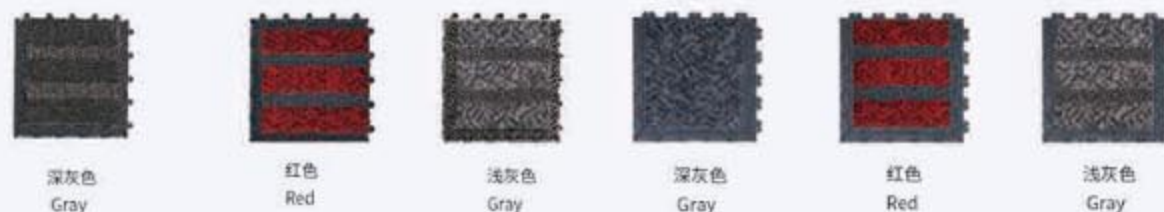

技术参数 Technical specifications

材质 fabric	纯原料PVC Pure PVC	抗紫外线 uv resistance	通过ISO 105-B02测试 ISO 105-B02 test
厚度 height	1.6cm	阻燃 fire resistance	GB8624-2012: B2
总重量 total weight	10500g/m²	环保标准 environmental standard	ZEK01.4-08:(PAHS)Grade3
尺寸 size	20*20cm	产地 place of origin	中国 China

适用范围：浴室、卫生间、公共厕所、喷水池、游泳池、洗车行、桑拿房、厨房等易积水的场所，适用范围广，且独具易拼装、易清洗等特点。

Scope of application: bathroom, toilet, public toilets, fountain, swimming pools, wash Garage, sauna room, easy seeper place such as kitchen, wide scope of application, and unique Easy to assemble, easy to clean, etc.

清洁维护 Cleaning

日常维护 Daily Maintance:

用吸尘器吸尘 Use vacuum cleaner to clean the dust.

深度维护 Deep Maintance:

用吸尘器吸尘并清扫之后，地垫可以用高压清洗装备进行喷射清洗。

After vacuum aspiration and cleaning, floor mat can be cleaned with high pressure jet cleaning

产品特点

拼块设计，最大满足自由设计的需要。遇热不变形不凸起，安装简易，独特的草尖设计可有效的除去鞋底污垢，导水设计也是产品的一个亮点，下雨天即便没有雨搭也不用担心地垫会积水，毯面定制，美国进口尼龙毯面，多种颜色可选，数量达到一定程度可定制颜色和尺寸。

Features

Block design can best meet the needs of freedom design, never be out shape or raised in hot, easy to install, unique grass tip design can effectively remove the sole dirt, water guiding design is also a bright spot, even if there is no rain-cover no need worry about water cushion on mats on rainy days. carpet customized. America import nylon carpet, many color to choose, can customized any color and size if reach limited quantity.

产品颜色 Color