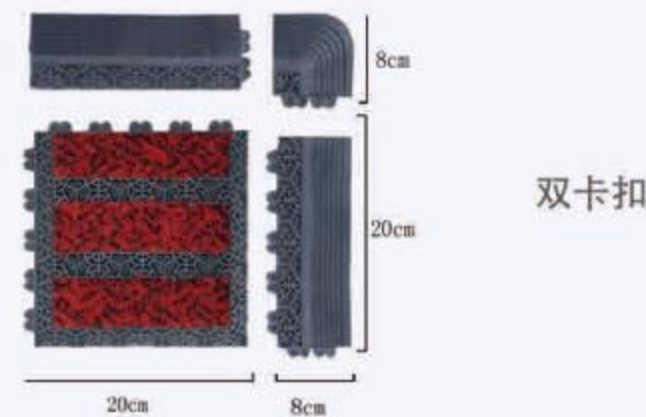

产品特点

拼块设计，最大满足自由设计的需要。遇热不变形不凸起，安装简易，独特的草尖设计可有效的除去鞋底污垢，导水设计也是产品的一个亮点，下雨天即便没有雨搭也不用担心地垫会积水，毯面定制，美国进口尼龙毯面，多种颜色可选，数量达到一定程度可定制颜色和尺寸。

Features

Block design can best meet the needs of freedom design, never be out shape or raised in hot, easy to install, unique grass tip design can effectively remove the sole dirt, water guiding design is also a bright spot, even if there is no rain-cover no need worry about water cushion on mats on rainy days. carpet customized. America import nylon carpet, many color to choose, can customized any color and size if reach limited quantity.