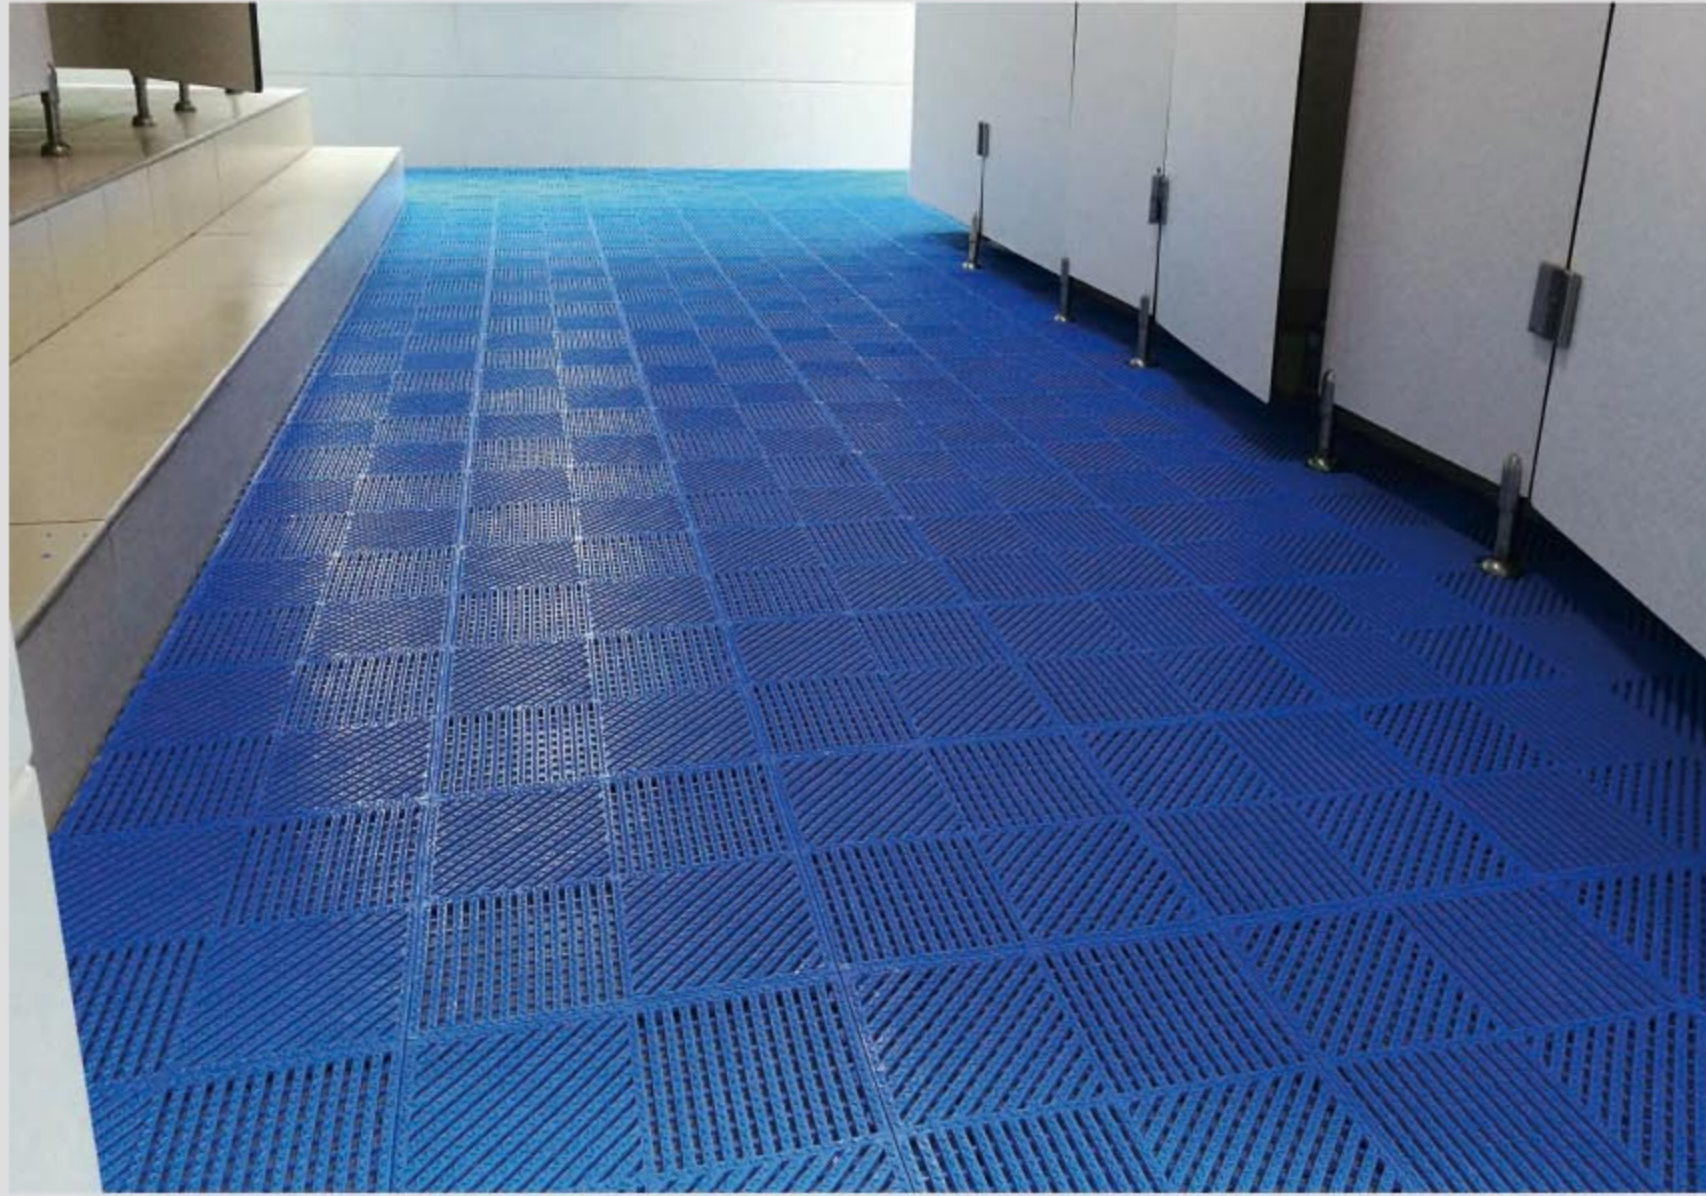

技术规格 Technical specifications

材质 fabric	PVC	抗紫外线 uv resistance	通过ISO 105-B02测试 ISO 105-B02 test
厚度 height	0.9cm	阻燃 fire resistance	GB8624-2012: B2
总重量 total weight	5000g/m²	环保标准 environmental standard	ZEK01.4-08:(PAHS)等级3
尺寸 size	30*30cm	产地 place of origin	中国 China

适用范围：浴室、卫生间、公共厕所、喷水池、游泳池、洗车行、桑拿房、厨房等 易积水的场所，适用范围广，且独具易拼装、易清洗等特点

Scope of application: bathroom, toilet, public toilets, fountain, swimming pools, wash Garage, sauna room, easy se-
-eper place such as kitchen, wide scope of application, and unique Easy to assemble, easy to clean, etc.