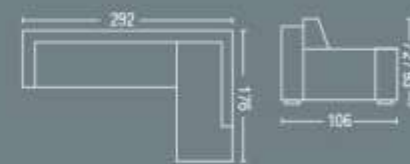

MAYA FM236

ZOE FM305

03

04