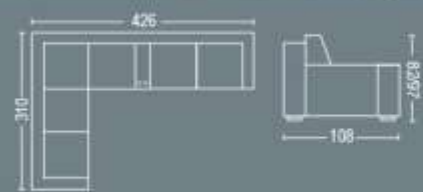

JESSY FM073D

WEBY FM300