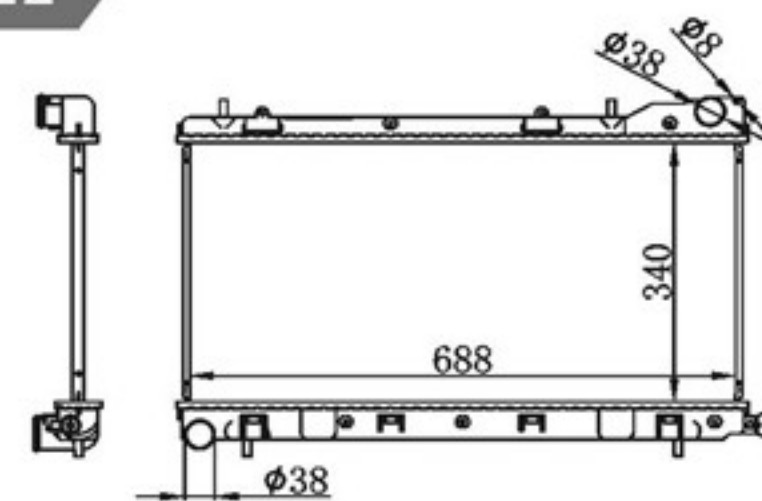

BY-36022

MODELS : FORESTER 2.0 i 16V 97- MT
CORE SIZE : 340×688
TANK SIZE : 47/57×713
CARTON:

P A : 16/22/26/32
DPI :
OEM : 45111-FC310
NISSENS: 67706A