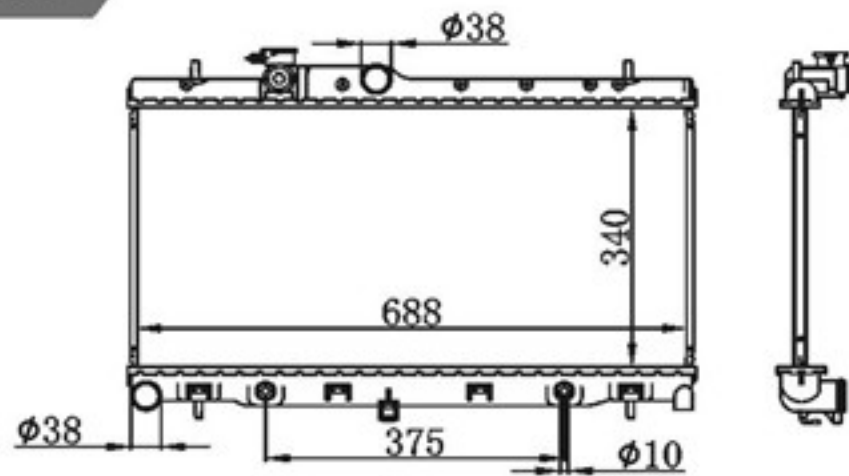

BY-36009

MODELS : LEGACY 2.5 H4 00-06 AT P A : 16/22/26/32
CORE SIZE : 340×688 DPI : 2331-PA16
TANK SIZE : 47/57×713 OEM : 45111AE00A/AE01A
CARTON: 790*120*560 NISSENS: