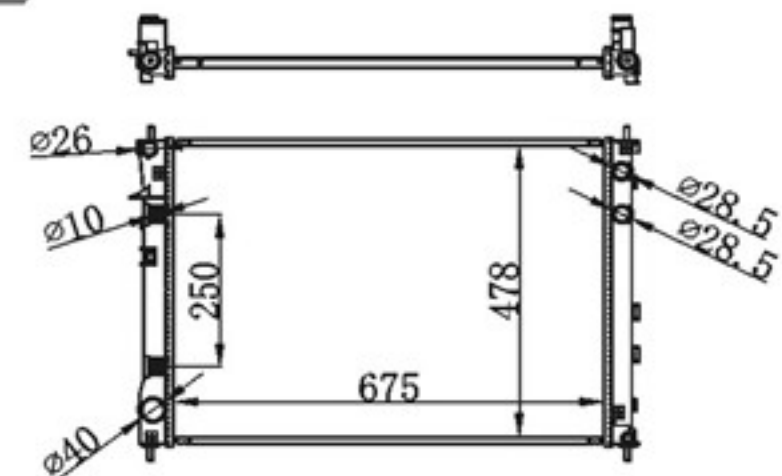

BY-36054

MODELS : TRIBECA BASE H6 3.6L 08-14 AT P A : 16/26
CORE SIZE : 675×478 DPI : 2846-PA26
TANK SIZE : 48/48×506 OEM : 45111-XA00A
CARTON: 797*109*549 NISSENS: 67727