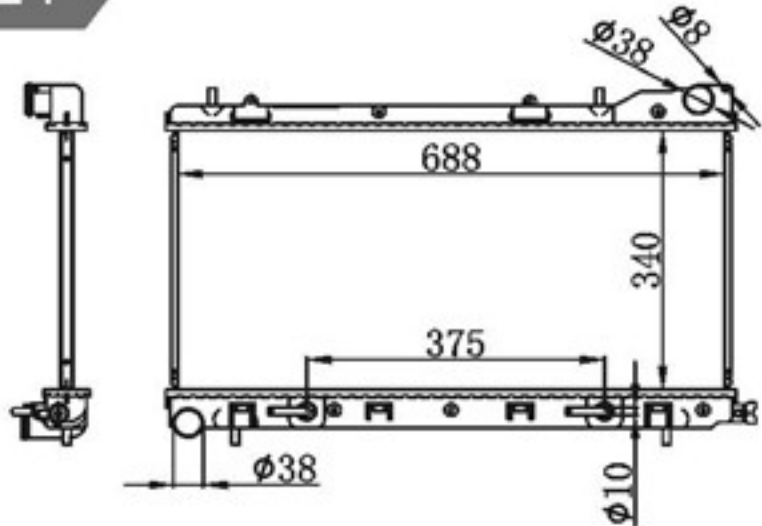

BY-36021

MODELS : FORESTER 2.0 i 16V 97- AT
CORE SIZE : 340×688
TANK SIZE : 47/57×713
CARTON:

P A : 16/22/26/32
DPI :
OEM : 45111-FC300
NISSENS: