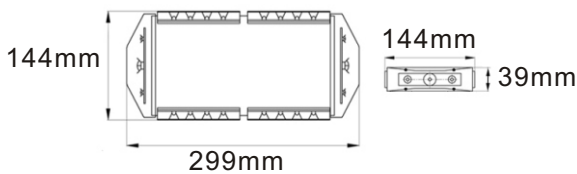

Order Number	SRL-GRT-042R-2	SRL-GRT-042L-2
Voltage	12 or 24 V DC	
Color		
Length	299mm	
LED Module	4×TIR4 led modules 2×3 led alley light	4×Linear4 led modules 2×3 led alley light
LED	18×1 Watt LED	
Mount	Magnet Mount	
Waterproof	IP65	
Flash Pattern	15