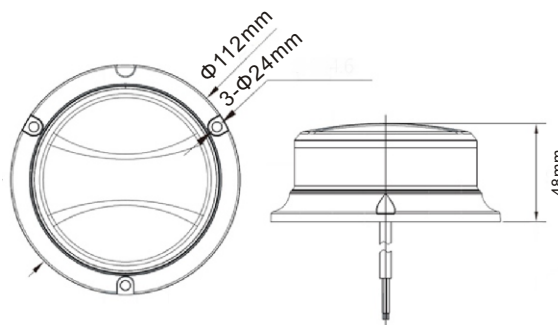

Order Number	STBL0112_M	STBL0112_P
Voltage	12-24 V DC	
Color		
Diameter	112mm	
Max Power	27W	
LED	SMD LED	
Mount	Magnet Mount, Permanent Mount	
Waterproof	IP67	
Flash Pattern	10