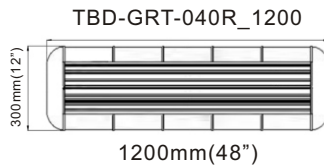

TBD-GRT-042R\_1200

TBD-GRT-042R\_1450

TBD-GRT-042R\_1450SP  
MOQ 50PCS

Order Number	TBD-GRT-042R_1200	TBD-GRT-042R_1450
Voltage	12 or 24 V DC	
LED Color		
Length	1200mm(48")	1450mm(57")
Max Power	86W	102W
LED Module	20×TIR4 led modules 2×3 led alley light	24×TIR4 led modules 2×3 led alley light
Mount	Gutter Mount, Direct/Permanent Mount	
Wire	4M length of wire	
Optional switch box	DSP028	

Order Number	TBD-GRT-040R_1200	TBD-GRT-040R_1400
Voltage	12 or 24 V DC	
Color		
Length	1200mm(48")	1400mm(55")
Max Power	88W	104W
LED Module	22×TIR4 led modules	26×TIR4 led modules
Mount	Gutter Mount, Direct/Permanent Mount	
Wire	4M length of wire	
Optional switch box	DSP028	

TBD-GRT-046R\_1000

TBD-GRT-046R\_1200

TBD-GRT-046R\_1500

Order Number	TBD-GRT-046R_1000	TBD-GRT-046R_1200	TBD-GRT-046R_1500
Voltage	12 or 24 V DC		
Color			
Length	1000mm(39")	1200mm(48")	1500mm(59")
Max Power	72W	88W	104W
LED Module	18×TIR4 led modules	22×TIR4 led modules	26×TIR4 led modules
Mount	Gutter Mount, Direct/Permanent Mount		
Wire	4M length of wire		
Optional switch box	DSP026 or DSP028		

Order Number	TBD-GRT-2987R_900	TBD-GRT-2987R_1200	TBD-GRT-2987R_1500
Voltage	12 or 24 V DC		
LED Color			
Length	900mm(35 inch)	1200mm(48 inch)	1500mm(59 inch)
Max Power	72W	88W	104W
LED Module	18×TIR4 led modules	22×TIR4 led modules	26×TIR4 led modules
Mount	Gutter Mount, Direct/Permanent Mount		
Wire	4M length of wire		
Optional switch box	DSP026 or DSP028		