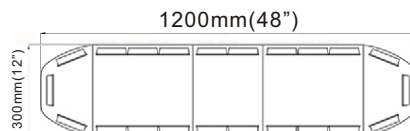

TBD-GRT-046R_1200