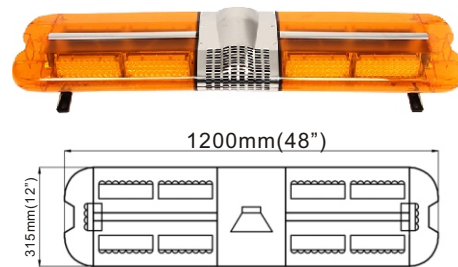

Order Number	TBD-GRT-040R_1200	TBD-GRT-040R_1400
Voltage	12 or 24 V DC	
Color		
Length	1200mm(48")	1400mm(55")
Max Power	88W	104W
LED Module	22×TIR4 led modules	26×TIR4 led modules
Mount	Gutter Mount, Direct/Permanent Mount	
Wire	4M length of wire	
Optional switch box	DSP028	

Order Number	TBD-GRT-371L_900	TBD-GRT-371L_1200	TBD-GRT-371L_1500
Voltage	12 or 24 V DC		
LED Color			
Length	900mm(35 inch)	1200mm(48 inch)	1500mm(59 inch)
Max Power	114W	138W	162W
LED Module	18×Linear 6 led modules 2×3 led alley light	22×Linear 6 led modules 2×3 led alley light	26×Linear 6 led modules 2×3 led alley light
Mount	Gutter Mount, Direct/Permanent Mount		
Wire	4M length of wire		
Optional switch box	DSP026 or DSP371		

**Features:**

- High profile 4.76 inch
- Clear outer domes with optional color tops
- Fully sealed and meet IP65 waterproof rating
- Easy to installed and maintain

TBD-GRT-004H

TBD-GRT-004A

Order Number	TBD-GRT-004H	TBD-GRT-004A
Voltage	12 or 24 V DC	
Lens Color		
Length	1200mm(48")	
Light Quantity	10 Halogen Lamps	370PCS
Light Source	Rotating Halogen type	5mm LED type
Mount	Gutter Mount, Direct/Permanent Mount	
Optional switch box	DSP006 or Siren Speaker CJB-GRT-008	
Inbuilt Speaker	100W Speaker built-in	