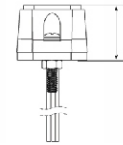

Features:

- As thin as 0.75 inch
- Clear outer domes with superior beam output
- Can be Synchronized and Alternating work
- Fully sealed and meet IP67 waterproof rating
- Compact and powerful
- Easy to installed and maintain

Order Number	LED-GRT-003R	LED-GRT-004R	LED-GRT-006R
Voltage	9-30 V DC		
Color			
Length	80mm	96mm	128mm
Max Power	9W	12W	18W
LED	3×3 Watt LED	4×3 Watt LED	6×3 Watt LED
Mount	Grille Mount, Surface Mount		
Waterproof	IP67		
Flash Pattern	26