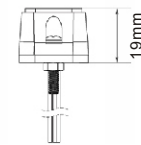

LED-GRT-006R