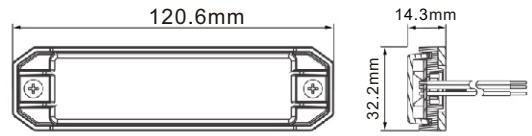

Features :

- Low profile with aluminum alloy housing
- Clear outer domes with superior beam output
- Can be Synchronized and Alternating work
- Fully sealed and meet IP67 waterproof rating
- Compact and powerful
- Easy to installed and maintain

Order Number	LED-GRT-701	LED-RGB-701	LED-GRT-703
Voltage	12-24 V DC		
Color			
Length	120.6mm		124.3mm
Max Power	18W	36W	18W
LED	6×3 Watt LED	12×3 Watt LED	6×3 Watt LED 26 SMD LED-Steady White
Mount	Grille Mount, Surface Mount		
Waterproof	IP67		
Flash Pattern	29	69	10