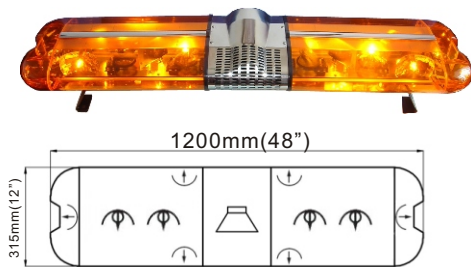

TBD-GRT-042R\_1200

TBD-GRT-042R\_1450

TBD-GRT-042R\_1450SP  
MOQ 50PCS

Order Number	TBD-GRT-042R_1200	TBD-GRT-042R_1450
Voltage	12 or 24 V DC	
LED Color		
Length	1200mm(48")	1450mm(57")
Max Power	86W	102W
LED Module	20×TIR4 led modules 2×3 led alley light	24×TIR4 led modules 2×3 led alley light
Mount	Gutter Mount, Direct/Permanent Mount	
Wire	4M length of wire	
Optional switch box	DSP028	

Order Number	TBD-GRT-040R_1200	TBD-GRT-040R_1400
Voltage	12 or 24 V DC	
Color		
Length	1200mm(48")	1400mm(55")
Max Power	88W	104W
LED Module	22×TIR4 led modules	26×TIR4 led modules
Mount	Gutter Mount, Direct/Permanent Mount	
Wire	4M length of wire	
Optional switch box	DSP028	

Order Number	TBD-GRT-371L_900	TBD-GRT-371L_1200	TBD-GRT-371L_1500
Voltage	12 or 24 V DC		
LED Color			
Length	900mm(35 inch)	1200mm(48 inch)	1500mm(59 inch)
Max Power	114W	138W	162W
LED Module	18×Linear 6 led modules 2×3 led alley light	22×Linear 6 led modules 2×3 led alley light	26×Linear 6 led modules 2×3 led alley light
Mount	Gutter Mount, Direct/Permanent Mount		
Wire	4M length of wire		
Optional switch box	DSP026 or DSP371		

**Features:**

- High profile 4.76 inch
- Clear outer domes with optional color tops
- Fully sealed and meet IP65 waterproof rating
- Easy to installed and maintain

TBD-GRT-004H

TBD-GRT-004A

Order Number	TBD-GRT-004H	TBD-GRT-004A
Voltage	12 or 24 V DC	
Lens Color		
Length	1200mm(48")	
Light Quantity	10 Halogen Lamps	370PCS
Light Source	Rotating Halogen type	5mm LED type
Mount	Gutter Mount, Direct/Permanent Mount	
Optional switch box	DSP006 or Siren Speaker CJB-GRT-008	
Inbuilt Speaker	100W Speaker built-in	