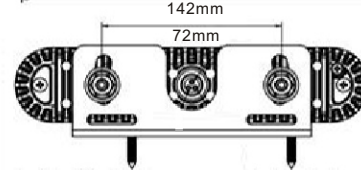

Features :

- Fully sealed and meet Ip67 waterproof rating
- Clear outer domes with superior beam output
- Can be Synchronized and Alternating work

- Compact and powerful
- Easy to installed and maintain

Order Number	LED-GRT-054-3	LED-GRT-054-6	LED-GRT-055-6
Voltage	12-24 V DC		
Color			
Length	91mm	140mm	142mm
Max Power	9W	18W	18W
LED	3×3 Watt LED	6×3 Watt LED	6×3 Watt LED
Mount	Grille Mount, Surface Mount		
Waterproof	IP67		
Flash Pattern	10