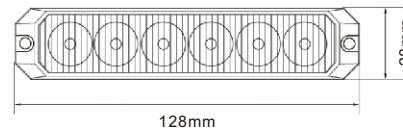

Features:

- As thin as 0.75 inch
- Clear outer domes with superior beam output
- Can be Synchronized and Alternating work
- Fully sealed and meet IP67 waterproof rating
- Compact and powerful
- Easy to installed and maintain

Order Number	LED-GRT-003R	LED-GRT-004R	LED-GRT-006R
Voltage	9-30 V DC		
Color			
Length	80mm	96mm	128mm
Max Power	9W	12W	18W
LED	3×3 Watt LED	4×3 Watt LED	6×3 Watt LED
Mount	Grille Mount, Surface Mount		
Waterproof	IP67		
Flash Pattern	26