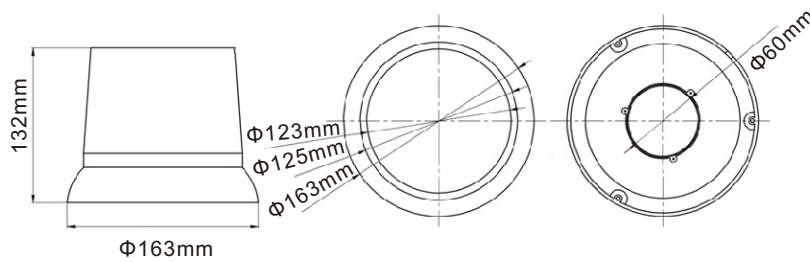

Order Number	STB-GRT-005_36LED	STB-GRT-005_48LED
Voltage	12-24 V DC	
Color		
Diameter	163mm	
LED Quantity	36 LED	48 LED
LED	SMD LED	5mm LED
Mount	Magnet Mount, Permanent Mount	
Waterproof	IP65	
Flash Pattern	1