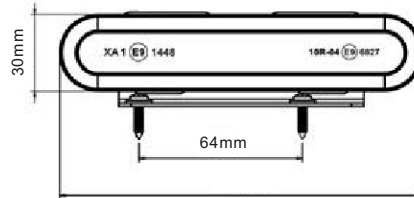

Features :

- Fully sealed and meet Ip67 waterproof rating
- Clear outer domes with superior beam output
- Can be Synchronized and Alternating work

- Compact and powerful
- Easy to installed and maintain

Order Number	LED-GRT-054-3	LED-GRT-054-6	LED-GRT-055-6
Voltage	12-24 V DC		
Color			
Length	91mm	140mm	142mm
Max Power	9W	18W	18W
LED	3×3 Watt LED	6×3 Watt LED	6×3 Watt LED
Mount	Grille Mount, Surface Mount		
Waterproof	IP67		
Flash Pattern	10