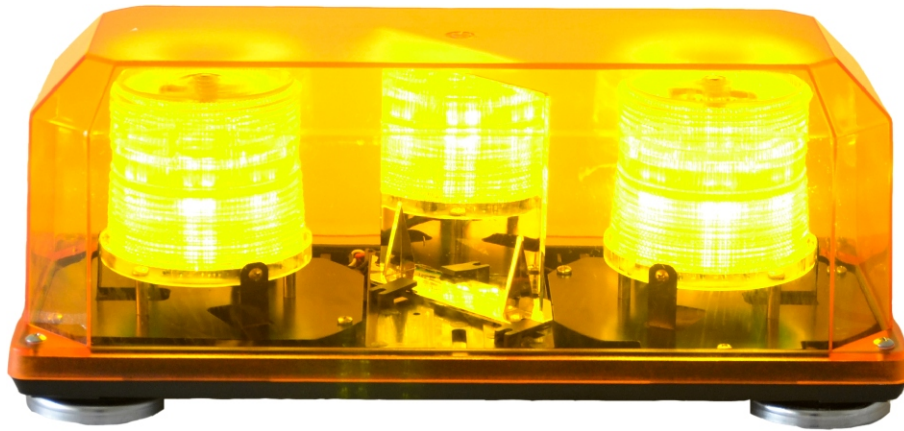

Features:

- 5.9 inch in height
- Polycarbonate lenses with superior transmittance rate
- Fully sealed and meet IP65 waterproof rating
- Easy to installed and maintain