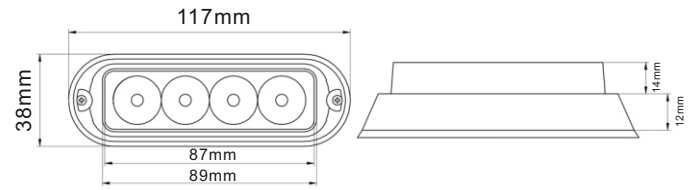

Features:

- 12-24 V DC
- Clear outer domes with superior beam output
- Can be Synchronized and Alternating work
- Fully sealed and meet IP65 waterproof rating
- Compact and powerful
- Easy to installed and maintain

Order Number	LED-GRT-006	LED-GRT-004E	LED-GRT-008C
Voltage	12-24 V DC		
Color			
Length	117mm		144mm
Max Power	4W	12W	8W
LED	4×1 Watt LED	4×3 Watt LED	8×1 Watt LED
Mount	Grille Mount, Surface Mount		
Waterproof	IP65		
Flash Pattern	11	16