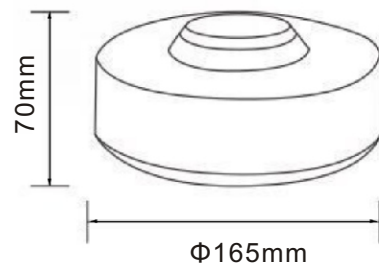

Features:

- 6.5 inch in diameter
- Polycarbonate lenses with superior transmittance rate
- Fully sealed and meet IP65 waterproof rating
- Easy to installed and maintain

Order Number	SRL-GRT-021	SRL-GRT-021E
Voltage	12-24 V DC	
Color		
Diameter	165mm	
LED Quantity	48 LED	10 LED
LED	SMD LED	10×3 Watt LED
Mount	Magnet Mount	
Waterproof	IP65	
Flash Pattern	7	8