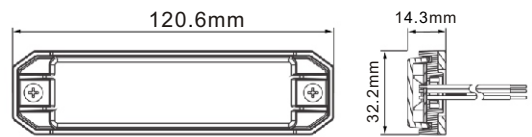

LED-GRT-703