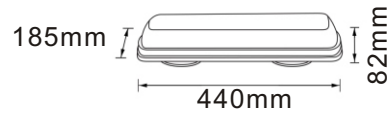

Order Number	SRL-GRT-035	SRL-GRT-104
Voltage	12-24 V DC	
Color		
Length	310mm	440mm
LED Module	6×TIR4 led modules	
LED	24×3 Watt LED	
Mount	Magnet Mount	
Waterproof	IP65	
Flash Pattern	7