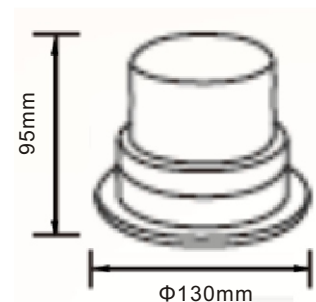

Features:

- 5.1 inch in diameter
- Polycarbonate lenses with superior transmittance rate
- Fully sealed and meet IP65 waterproof rating
- Easy to installed and maintain