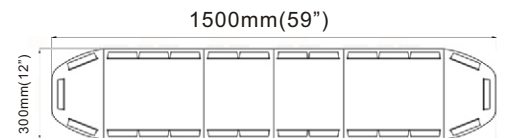

Order Number	TBD-GRT-040R_1200	TBD-GRT-040R_1400
Voltage	12 or 24 V DC	
Color		
Length	1200mm(48")	1400mm(55")
Max Power	88W	104W
LED Module	22×TIR4 led modules	26×TIR4 led modules
Mount	Gutter Mount, Direct/Permanent Mount	
Wire	4M length of wire	
Optional switch box	DSP028	

TBD-GRT-046R\_1000

TBD-GRT-046R\_1200

TBD-GRT-046R\_1500

Order Number	TBD-GRT-046R_1000	TBD-GRT-046R_1200	TBD-GRT-046R_1500
Voltage	12 or 24 V DC		
Color			
Length	1000mm(39")	1200mm(48")	1500mm(59")
Max Power	72W	88W	104W
LED Module	18×TIR4 led modules	22×TIR4 led modules	26×TIR4 led modules
Mount	Gutter Mount, Direct/Permanent Mount		
Wire	4M length of wire		
Optional switch box	DSP026 or DSP028		