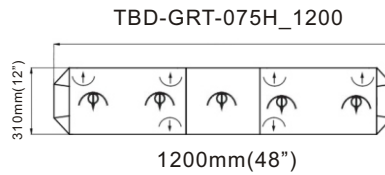

Features :

- High profile 5.7 inch
- Fully sealed and meet IP65 waterproof rating
- Clear outer domes with optional color tops
- Easy to installed and maintain