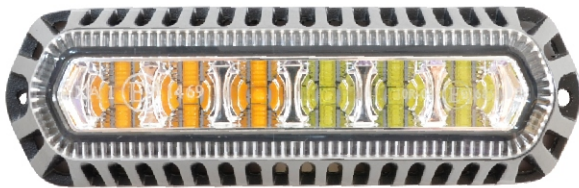

LED-GRT-054-6