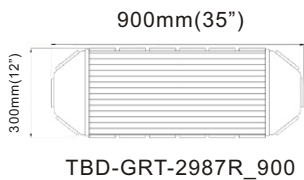

Order Number	TBD-GRT-040R_1200	TBD-GRT-040R_1400
Voltage	12 or 24 V DC	
Color		
Length	1200mm(48")	1400mm(55")
Max Power	88W	104W
LED Module	22×TIR4 led modules	26×TIR4 led modules
Mount	Gutter Mount, Direct/Permanent Mount	
Wire	4M length of wire	
Optional switch box	DSP028	

TBD-GRT-046R\_1000

TBD-GRT-046R\_1200

TBD-GRT-046R\_1500

Order Number	TBD-GRT-046R_1000	TBD-GRT-046R_1200	TBD-GRT-046R_1500
Voltage	12 or 24 V DC		
Color			
Length	1000mm(39")	1200mm(48")	1500mm(59")
Max Power	72W	88W	104W
LED Module	18×TIR4 led modules	22×TIR4 led modules	26×TIR4 led modules
Mount	Gutter Mount, Direct/Permanent Mount		
Wire	4M length of wire		
Optional switch box	DSP026 or DSP028		

TBD-GRT-038L\_1000

TBD-GRT-038L\_1200

TBD-GRT-038L\_1500

Order Number	TBD-GRT-038L_850	TBD-GRT-038L_1200	TBD-GRT-038L_1500
Voltage	12 or 24 V DC		
LED Color			
Length	1000mm(39")	1200mm(48")	1500mm(59")
Max Power	108W	132W	156W
LED Module	18×Linear 6 led modules	22×Linear 6 led modules	26×Linear 6 led modules
Mount	Gutter Mount, Direct/Permanent Mount		
Wire	4M length of wire		
Optional switch box	DSP011		

Order Number	TBD-GRT-2987R_900	TBD-GRT-2987R_1200	TBD-GRT-2987R_1500
Voltage	12 or 24 V DC		
LED Color			
Length	900mm(35 inch)	1200mm(48 inch)	1500mm(59 inch)
Max Power	72W	88W	104W
LED Module	18×TIR4 led modules	22×TIR4 led modules	26×TIR4 led modules
Mount	Gutter Mount, Direct/Permanent Mount		
Wire	4M length of wire		
Optional switch box	DSP026 or DSP028		