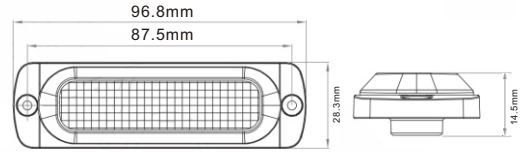

LED-GRT-056-6