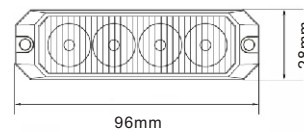

LED-GRT-006R