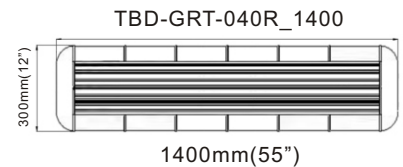

TBD-GRT-042R\_1200

TBD-GRT-042R\_1450

TBD-GRT-042R\_1450SP  
MOQ 50PCS

Order Number	TBD-GRT-042R_1200	TBD-GRT-042R_1450
Voltage	12 or 24 V DC	
LED Color		
Length	1200mm(48")	1450mm(57")
Max Power	86W	102W
LED Module	20×TIR4 led modules 2×3 led alley light	24×TIR4 led modules 2×3 led alley light
Mount	Gutter Mount, Direct/Permanent Mount	
Wire	4M length of wire	
Optional switch box	DSP028	

Order Number	TBD-GRT-040R_1200	TBD-GRT-040R_1400
Voltage	12 or 24 V DC	
Color		
Length	1200mm(48")	1400mm(55")
Max Power	88W	104W
LED Module	22×TIR4 led modules	26×TIR4 led modules
Mount	Gutter Mount, Direct/Permanent Mount	
Wire	4M length of wire	
Optional switch box	DSP028	

TBD-GRT-046R\_1000

TBD-GRT-046R\_1200

TBD-GRT-046R\_1500

Order Number	TBD-GRT-046R_1000	TBD-GRT-046R_1200	TBD-GRT-046R_1500
Voltage	12 or 24 V DC		
Color			
Length	1000mm(39")	1200mm(48")	1500mm(59")
Max Power	72W	88W	104W
LED Module	18×TIR4 led modules	22×TIR4 led modules	26×TIR4 led modules
Mount	Gutter Mount, Direct/Permanent Mount		
Wire	4M length of wire		
Optional switch box	DSP026 or DSP028		

Order Number	TBD-GRT-2987R_900	TBD-GRT-2987R_1200	TBD-GRT-2987R_1500
Voltage	12 or 24 V DC		
LED Color			
Length	900mm(35 inch)	1200mm(48 inch)	1500mm(59 inch)
Max Power	72W	88W	104W
LED Module	18×TIR4 led modules	22×TIR4 led modules	26×TIR4 led modules
Mount	Gutter Mount, Direct/Permanent Mount		
Wire	4M length of wire		
Optional switch box	DSP026 or DSP028		