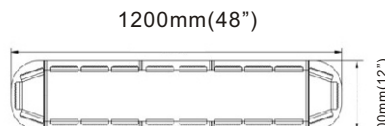

Order Number	TBD-GRT-040R_1200	TBD-GRT-040R_1400
Voltage	12 or 24 V DC	
Color		
Length	1200mm(48")	1400mm(55")
Max Power	88W	104W
LED Module	22×TIR4 led modules	26×TIR4 led modules
Mount	Gutter Mount, Direct/Permanent Mount	
Wire	4M length of wire	
Optional switch box	DSP028	

TBD-GRT-046R\_1000

TBD-GRT-046R\_1200

TBD-GRT-046R\_1500

Order Number	TBD-GRT-046R_1000	TBD-GRT-046R_1200	TBD-GRT-046R_1500
Voltage	12 or 24 V DC		
Color			
Length	1000mm(39")	1200mm(48")	1500mm(59")
Max Power	72W	88W	104W
LED Module	18×TIR4 led modules	22×TIR4 led modules	26×TIR4 led modules
Mount	Gutter Mount, Direct/Permanent Mount		
Wire	4M length of wire		
Optional switch box	DSP026 or DSP028		

**Features :**

- High profile 5.7 inch
- Fully sealed and meet IP65 waterproof rating
- Clear outer domes with optional color tops
- Easy to installed and maintain

Order Number	TBD-GRT-075H_1200	TBD-GRT-075H_1500
Voltage	12 or 24 V DC	
Lens Color		
Length	1200mm(48")	1500mm(59")
Light Source	Halogen Lamps	
LED Module	11 Halogen Lamps	12 Halogen Lamps
Mount	Gutter Mount, Direct/Permanent Mount	
Wire	4M length of wire	
Optional switch box	DSP006 or Siren Speaker CJB-GRT-008	

TBD-GRT-038L\_1000

TBD-GRT-038L\_1200

TBD-GRT-038L\_1500

Order Number	TBD-GRT-038L_850	TBD-GRT-038L_1200	TBD-GRT-038L_1500
Voltage	12 or 24 V DC		
LED Color			
Length	1000mm(39")	1200mm(48")	1500mm(59")
Max Power	108W	132W	156W
LED Module	18×Linear 6 led modules	22×Linear 6 led modules	26×Linear 6 led modules
Mount	Gutter Mount, Direct/Permanent Mount		
Wire	4M length of wire		
Optional switch box	DSP011		