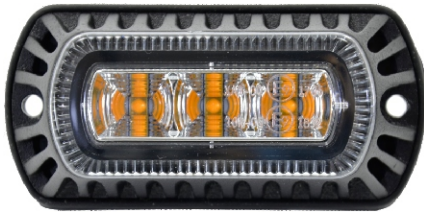

LED-GRT-054-4