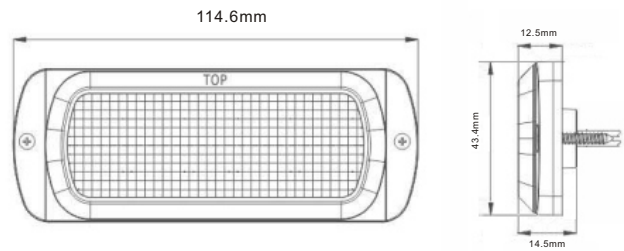

LED-GRT-056-12

Features:

- As thin as 0.57 inch
- Clear outer domes with superior beam output
- Can be Synchronized and Alternating work
- Fully sealed and meet IP67 waterproof rating
- Compact and powerful
- Easy to installed and maintain

Order Number	LED-GRT-056-4	LED-GRT-056-6	LED-GRT-056-12
Voltage	10-30 V DC		
Color			
Length	96.8mm	112.6mm	114.6mm
Max Power	12W	18W	36W
LED	4×3 Watt LED	6×3 Watt LED	12×3 Watt LED
Mount	Grille Mount, Surface Mount		
Waterproof	IP67		
Flash Pattern	19