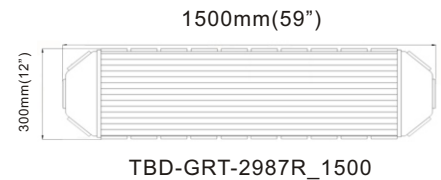

Order Number	TBD-GRT-040R_1200	TBD-GRT-040R_1400
Voltage	12 or 24 V DC	
Color		
Length	1200mm(48")	1400mm(55")
Max Power	88W	104W
LED Module	22×TIR4 led modules	26×TIR4 led modules
Mount	Gutter Mount, Direct/Permanent Mount	
Wire	4M length of wire	
Optional switch box	DSP028	

TBD-GRT-046R\_1000

TBD-GRT-046R\_1200

TBD-GRT-046R\_1500

Order Number	TBD-GRT-046R_1000	TBD-GRT-046R_1200	TBD-GRT-046R_1500
Voltage	12 or 24 V DC		
Color			
Length	1000mm(39")	1200mm(48")	1500mm(59")
Max Power	72W	88W	104W
LED Module	18×TIR4 led modules	22×TIR4 led modules	26×TIR4 led modules
Mount	Gutter Mount, Direct/Permanent Mount		
Wire	4M length of wire		
Optional switch box	DSP026 or DSP028		

TBD-GRT-038L\_1000

TBD-GRT-038L\_1200

TBD-GRT-038L\_1500

Order Number	TBD-GRT-038L_850	TBD-GRT-038L_1200	TBD-GRT-038L_1500
Voltage	12 or 24 V DC		
LED Color			
Length	1000mm(39")	1200mm(48")	1500mm(59")
Max Power	108W	132W	156W
LED Module	18×Linear 6 led modules	22×Linear 6 led modules	26×Linear 6 led modules
Mount	Gutter Mount, Direct/Permanent Mount		
Wire	4M length of wire		
Optional switch box	DSP011		

Order Number	TBD-GRT-2987R_900	TBD-GRT-2987R_1200	TBD-GRT-2987R_1500
Voltage	12 or 24 V DC		
LED Color			
Length	900mm(35 inch)	1200mm(48 inch)	1500mm(59 inch)
Max Power	72W	88W	104W
LED Module	18×TIR4 led modules	22×TIR4 led modules	26×TIR4 led modules
Mount	Gutter Mount, Direct/Permanent Mount		
Wire	4M length of wire		
Optional switch box	DSP026 or DSP028		