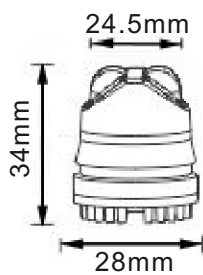

HAW014

Features:

- 1 inch in diameter
- Clear outer domes with superior beam output
- Can be Synchronized and Alternating work
- Fully sealed and meet IP65 waterproof rating
- Compact and powerful
- Easy to installed and maintain

Order Number	HAW013	HAW014	HAW013-2	HAW014-2
Voltage	12-24 V DC			
Color				
Diameter	28mm	38mm	28mm	38mm
Max Power	10W (Amber) 6W (White)		2×10W (Amber) 2×6W (White)	
LED	2×5 Watt LED (Amber) 2×3 Watt LED (White)		2×2×5 Watt LED (Amber) 2×2×3 Watt LED (White)	
Mount	Bolt Mount, can be mounted anywhere on the vehicle, inside or outside			
Waterproof	IP65			
Flash Pattern	22