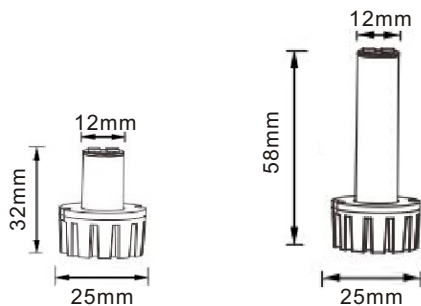

Order Number	TBD-GRT-040R_1200	TBD-GRT-040R_1400
Voltage	12 or 24 V DC	
Color		
Length	1200mm(48")	1400mm(55")
Max Power	88W	104W
LED Module	22×TIR4 led modules	26×TIR4 led modules
Mount	Gutter Mount, Direct/Permanent Mount	
Wire	4M length of wire	
Optional switch box	DSP028	

HAW012

HAW007

HAW012-2

HAW007-2

**Features:**

- 1 inch in diameter
- Clear outer domes with superior beam output
- Can be Synchronized and Alternating work
- Fully sealed and meet IP65 waterproof rating
- Compact and powerful
- Easy to installed and maintain