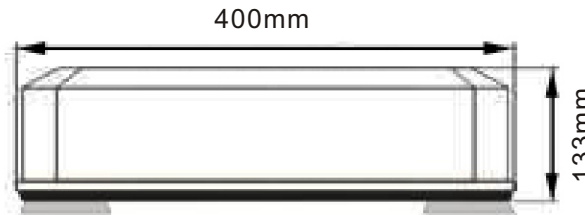

Order Number	SRL-GRT-046
Voltage	12 or 24 V DC
Color	
Length	400mm
LED Quantity	24 LED
LED	2×12 Gen-III LED
Mount	Magnet Mount, Permanent Mount
Waterproof	IP65
Flash Pattern	15