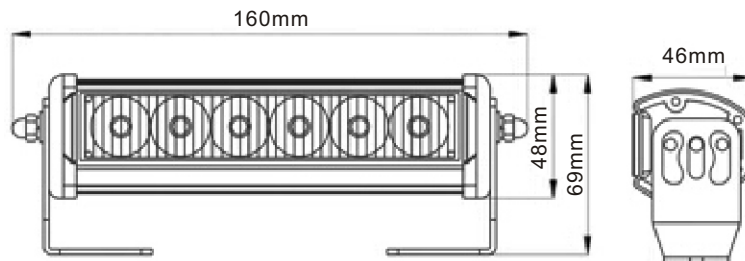

Order Number	LED-GRT-S071
Voltage	12 or 24 V DC
Color	
Length	160mm
Max Power	12W
LED	12×1 Watt LED
Mount	Deck Mount, Surface Mount
Waterproof	IP65
Flash Pattern	15