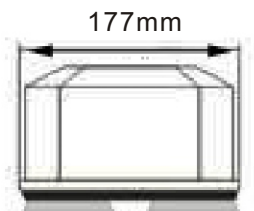

Order Number	SRL-GRT-046
Voltage	12 or 24 V DC
Color	
Length	400mm
LED Quantity	24 LED
LED	2×12 Gen-III LED
Mount	Magnet Mount, Permanent Mount
Waterproof	IP65
Flash Pattern	15