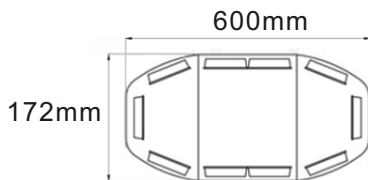

Order Number	SRL-GRT-043-2	SRL-GRT-200B
Voltage	12-24 V DC	
Color		
Length	600mm	420mm
LED Module	10×TIR4 led modules	10×TIR3 led modules
LED	40×1 Watt LED	30×3 Watt LED
Mount	Magnet Mount	
Waterproof	IP65	
Flash Pattern	15	7