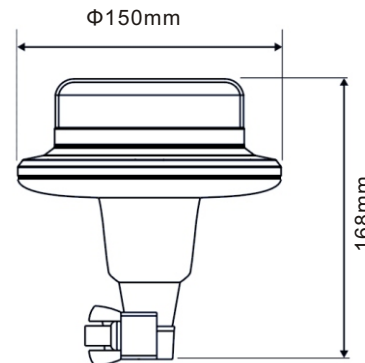

STB-GRT-011

STBL011

**Features:**

- 4.25 inch in diameter(dome top)
- Polycarbonate lenses with superior transmittance rate
- Fully sealed and meet IP56 waterproof rating
- Easy to installed and maintain