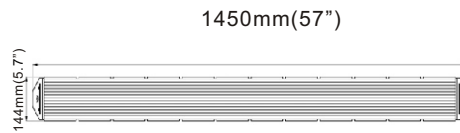

**Features :**

- As thin as 1.46 inch
- Clear outer domes with optional color tops
- Optional Traffic Advisor and Amber internal filters
- Fully sealed and meet IP65 waterproof rating
- Eye-catching, multi-fuctional, and multi-purpose
- Easy to installed and maintain

TBD-GRT-042R\_1200

TBD-GRT-042R\_1450

TBD-GRT-042R\_1450SP  
MOQ 50PCS

Order Number	TBD-GRT-042R_1200	TBD-GRT-042R_1450
Voltage	12 or 24 V DC	
LED Color		
Length	1200mm(48")	1450mm(57")
Max Power	86W	102W
LED Module	20×TIR4 led modules 2×3 led alley light	24×TIR4 led modules 2×3 led alley light
Mount	Gutter Mount, Direct/Permanent Mount	
Wire	4M length of wire	
Optional switch box	DSP028	

Order Number	TBD-GRT-040R_1200	TBD-GRT-040R_1400
Voltage	12 or 24 V DC	
Color		
Length	1200mm(48")	1400mm(55")
Max Power	88W	104W
LED Module	22×TIR4 led modules	26×TIR4 led modules
Mount	Gutter Mount, Direct/Permanent Mount	
Wire	4M length of wire	
Optional switch box	DSP028	