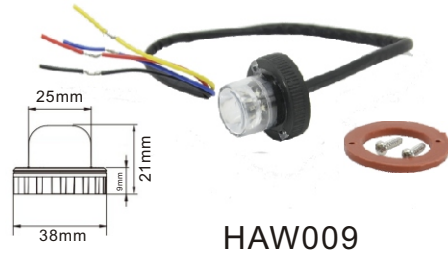

HAW009

Features:

- 1 inch in diameter
- Clear outer domes with superior beam output
- Can be Synchronized and Alternating work
- Fully sealed and meet IP65 waterproof rating
- Compact and powerful
- Easy to installed and maintain

Order Number	HAW001	HAW009	HAW004	HAW004A
Voltage	12-24 V DC		12 V DC	
Color				
Diameter	39mm		38mm	
Max Power	24W	18W	27W	27W
LED	8×3 Watt LED	6×3 Watt LED	9×3 Watt LED	9×3 Watt LED
Mount	Bolt Mount, can be mounted anywhere on the vehicle, inside or outside			
Waterproof	IP65			
Flash Pattern	16	15	12	11