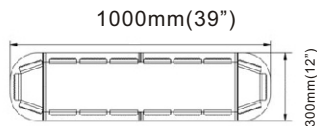

Order Number	TBD-GRT-040R_1200	TBD-GRT-040R_1400
Voltage	12 or 24 V DC	
Color		
Length	1200mm(48")	1400mm(55")
Max Power	88W	104W
LED Module	22×TIR4 led modules	26×TIR4 led modules
Mount	Gutter Mount, Direct/Permanent Mount	
Wire	4M length of wire	
Optional switch box	DSP028	

TBD-GRT-046R\_1000

TBD-GRT-046R\_1200

TBD-GRT-046R\_1500

Order Number	TBD-GRT-046R_1000	TBD-GRT-046R_1200	TBD-GRT-046R_1500
Voltage	12 or 24 V DC		
Color			
Length	1000mm(39")	1200mm(48")	1500mm(59")
Max Power	72W	88W	104W
LED Module	18×TIR4 led modules	22×TIR4 led modules	26×TIR4 led modules
Mount	Gutter Mount, Direct/Permanent Mount		
Wire	4M length of wire		
Optional switch box	DSP026 or DSP028		

**Features :**

- High profile 5.7 inch
- Fully sealed and meet IP65 waterproof rating
- Clear outer domes with optional color tops
- Easy to installed and maintain

Order Number	TBD-GRT-075H_1200	TBD-GRT-075H_1500
Voltage	12 or 24 V DC	
Lens Color		
Length	1200mm(48")	1500mm(59")
Light Source	Halogen Lamps	
LED Module	11 Halogen Lamps	12 Halogen Lamps
Mount	Gutter Mount, Direct/Permanent Mount	
Wire	4M length of wire	
Optional switch box	DSP006 or Siren Speaker CJB-GRT-008	

TBD-GRT-038L\_1000

TBD-GRT-038L\_1200

TBD-GRT-038L\_1500

Order Number	TBD-GRT-038L_850	TBD-GRT-038L_1200	TBD-GRT-038L_1500
Voltage	12 or 24 V DC		
LED Color			
Length	1000mm(39")	1200mm(48")	1500mm(59")
Max Power	108W	132W	156W
LED Module	18×Linear 6 led modules	22×Linear 6 led modules	26×Linear 6 led modules
Mount	Gutter Mount, Direct/Permanent Mount		
Wire	4M length of wire		
Optional switch box	DSP011		