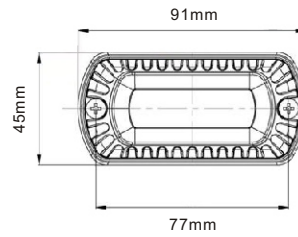

LED-GRT-054-6