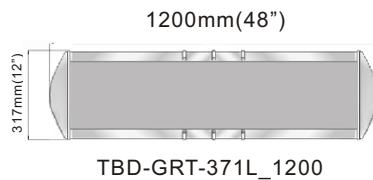

Order Number	TBD-GRT-371L_900	TBD-GRT-371L_1200	TBD-GRT-371L_1500
Voltage	12 or 24 V DC		
LED Color			
Length	900mm(35 inch)	1200mm(48 inch)	1500mm(59 inch)
Max Power	114W	138W	162W
LED Module	18×Linear 6 led modules 2×3 led alley light	22×Linear 6 led modules 2×3 led alley light	26×Linear 6 led modules 2×3 led alley light
Mount	Gutter Mount, Direct/Permanent Mount		
Wire	4M length of wire		
Optional switch box	DSP026 or DSP371