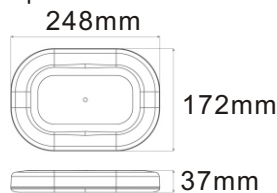

SRL-GRT-096-2

SRL-GRT-096-4

**Features:**

- Low profile 1.5 inch
- Polycarbonate lenses with superior transmittance rate
- Fully sealed and meet IP65 waterproof rating
- Easy to installed and maintain

Order Number	SRL-GRT-096-2	SRL-GRT-096-4
Voltage	12-24 V DC	
Color		
Length	248mm	360mm
LED Module	10×TIR3 led modules	12×TIR3 led modules
LED	30×3 Watt LED	42×3 Watt LED
Mount	Magnet Mount or Bracket Mount	
Waterproof	IP65	
Flash Pattern	21	