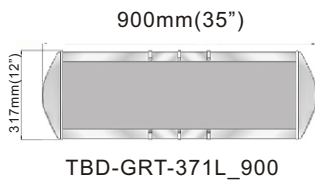

Order Number	TBD-GRT-371L_900	TBD-GRT-371L_1200	TBD-GRT-371L_1500
Voltage	12 or 24 V DC		
LED Color			
Length	900mm(35 inch)	1200mm(48 inch)	1500mm(59 inch)
Max Power	114W	138W	162W
LED Module	18×Linear 6 led modules 2×3 led alley light	22×Linear 6 led modules 2×3 led alley light	26×Linear 6 led modules 2×3 led alley light
Mount	Gutter Mount, Direct/Permanent Mount		
Wire	4M length of wire		
Optional switch box	DSP026 or DSP371