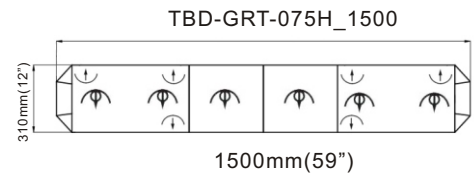

Features :

- High profile 5.7 inch
- Fully sealed and meet IP65 waterproof rating
- Clear outer domes with optional color tops
- Easy to installed and maintain