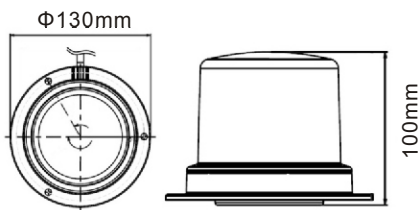

Order Number	STBLL003	STBLL009
Voltage	12-24 V DC	
Color		
Diameter	130mm	144mm
LED Quantity	24 LED	
LED	SMD LED	
Mount	Magnet Mount	
Waterproof	IP67	
Flash Pattern	3