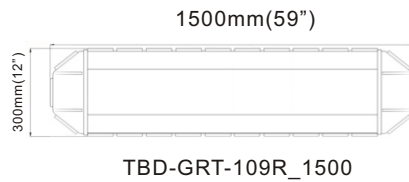

Features :

- As thin as 1.89 inch
- Clear outer domes with optional color tops
- Optional Traffic Advisor and Amber internal filters
- Fully sealed and meet IP65 waterproof rating
- Eye-catching, multi-fuctional, and multi-purpose
- Easy to installed and maintain