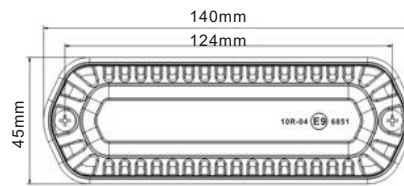

LED-GRT-055-6