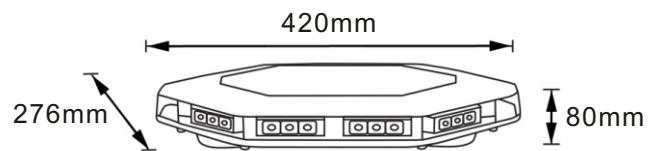

Order Number	SRL-GRT-043-2	SRL-GRT-200B
Voltage	12-24 V DC	
Color		
Length	600mm	420mm
LED Module	10×TIR4 led modules	10×TIR3 led modules
LED	40×1 Watt LED	30×3 Watt LED
Mount	Magnet Mount	
Waterproof	IP65	
Flash Pattern	15	7