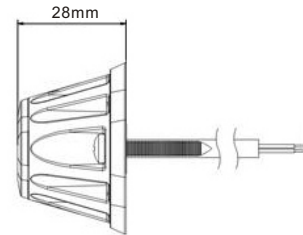

LED-GRT-055-6