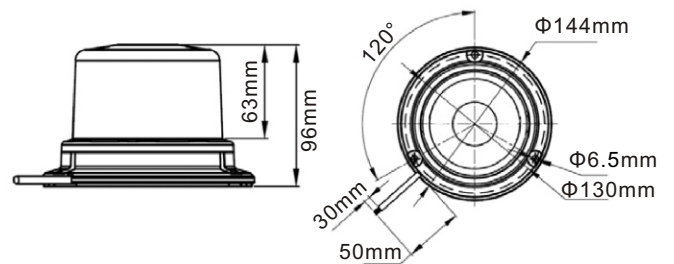

Order Number	STBLL003	STBLL009
Voltage	12-24 V DC	
Color		
Diameter	130mm	144mm
LED Quantity	24 LED	
LED	SMD LED	
Mount	Magnet Mount	
Waterproof	IP67	
Flash Pattern	3