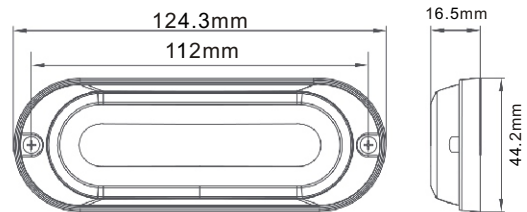

Features :

- Low profile with aluminum alloy housing
- Clear outer domes with superior beam output
- Can be Synchronized and Alternating work
- Fully sealed and meet IP67 waterproof rating
- Compact and powerful
- Easy to installed and maintain

Order Number	LED-GRT-701	LED-RGB-701	LED-GRT-703
Voltage	12-24 V DC		
Color			
Length	120.6mm		124.3mm
Max Power	18W	36W	18W
LED	6×3 Watt LED	12×3 Watt LED	6×3 Watt LED 26 SMD LED-Steady White
Mount	Grille Mount, Surface Mount		
Waterproof	IP67		
Flash Pattern	29	69	10