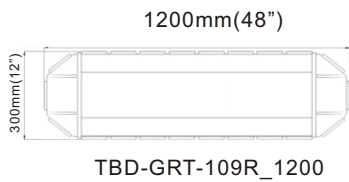

Features :

- As thin as 1.89 inch
- Clear outer domes with optional color tops
- Optional Traffic Advisor and Amber internal filters
- Fully sealed and meet IP65 waterproof rating
- Eye-catching, multi-fuctional, and multi-purpose
- Easy to installed and maintain