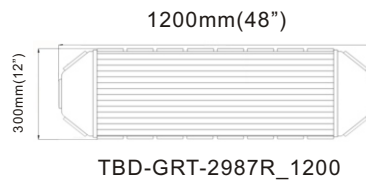

Order Number	TBD-GRT-040R_1200	TBD-GRT-040R_1400
Voltage	12 or 24 V DC	
Color		
Length	1200mm(48")	1400mm(55")
Max Power	88W	104W
LED Module	22×TIR4 led modules	26×TIR4 led modules
Mount	Gutter Mount, Direct/Permanent Mount	
Wire	4M length of wire	
Optional switch box	DSP028	

TBD-GRT-046R\_1000

TBD-GRT-046R\_1200

TBD-GRT-046R\_1500

Order Number	TBD-GRT-046R_1000	TBD-GRT-046R_1200	TBD-GRT-046R_1500
Voltage	12 or 24 V DC		
Color			
Length	1000mm(39")	1200mm(48")	1500mm(59")
Max Power	72W	88W	104W
LED Module	18×TIR4 led modules	22×TIR4 led modules	26×TIR4 led modules
Mount	Gutter Mount, Direct/Permanent Mount		
Wire	4M length of wire		
Optional switch box	DSP026 or DSP028		

TBD-GRT-038L\_1000

TBD-GRT-038L\_1200

TBD-GRT-038L\_1500

Order Number	TBD-GRT-038L_850	TBD-GRT-038L_1200	TBD-GRT-038L_1500
Voltage	12 or 24 V DC		
LED Color			
Length	1000mm(39")	1200mm(48")	1500mm(59")
Max Power	108W	132W	156W
LED Module	18×Linear 6 led modules	22×Linear 6 led modules	26×Linear 6 led modules
Mount	Gutter Mount, Direct/Permanent Mount		
Wire	4M length of wire		
Optional switch box	DSP011		

Order Number	TBD-GRT-2987R_900	TBD-GRT-2987R_1200	TBD-GRT-2987R_1500
Voltage	12 or 24 V DC		
LED Color			
Length	900mm(35 inch)	1200mm(48 inch)	1500mm(59 inch)
Max Power	72W	88W	104W
LED Module	18×TIR4 led modules	22×TIR4 led modules	26×TIR4 led modules
Mount	Gutter Mount, Direct/Permanent Mount		
Wire	4M length of wire		
Optional switch box	DSP026 or DSP028		