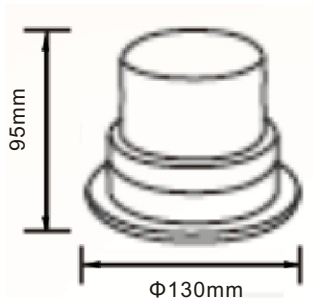

Features:

- 5.1 inch in diameter
- Polycarbonate lenses with superior transmittance rate
- Fully sealed and meet IP65 waterproof rating
- Easy to installed and maintain