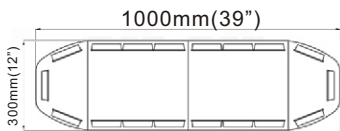

TBD-GRT-046R_1000