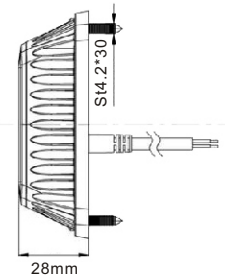

LED-GRT-054-6