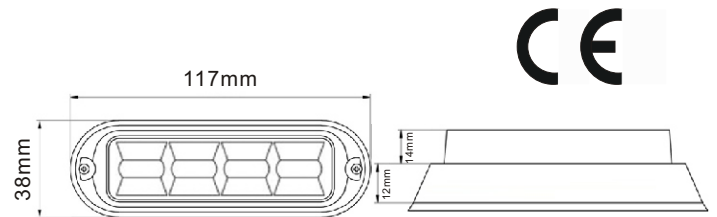

LED-GRT-008C