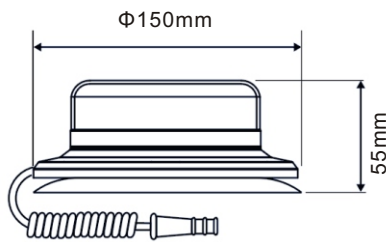

STB-GRT-011

STBL011

**Features:**

- 4.25 inch in diameter(dome top)
- Polycarbonate lenses with superior transmittance rate
- Fully sealed and meet IP56 waterproof rating
- Easy to installed and maintain