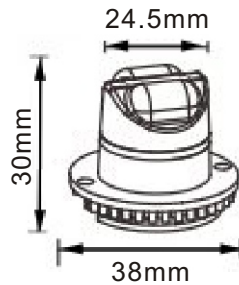

HAW013-2

Features:

- 1 inch in diameter
- Clear outer domes with superior beam output
- Can be Synchronized and Alternating work
- Fully sealed and meet IP65 waterproof rating
- Compact and powerful
- Easy to installed and maintain

Order Number	HAW013	HAW014	HAW013-2	HAW014-2
Voltage	12-24 V DC			
Color				
Diameter	28mm	38mm	28mm	38mm
Max Power	10W (Amber) 6W (White)		2×10W (Amber) 2×6W (White)	
LED	2×5 Watt LED (Amber) 2×3 Watt LED (White)		2×2×5 Watt LED (Amber) 2×2×3 Watt LED (White)	
Mount	Bolt Mount, can be mounted anywhere on the vehicle, inside or outside			
Waterproof	IP65			
Flash Pattern	22