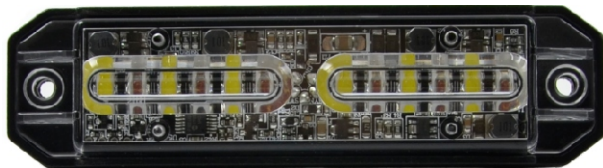

Features :

- Low profile with aluminum alloy housing
- Clear outer domes with superior beam output
- Can be Synchronized and Alternating work
- Fully sealed and meet IP67 waterproof rating
- Compact and powerful
- Easy to installed and maintain

Order Number	LED-GRT-701	LED-RGB-701	LED-GRT-703
Voltage	12-24 V DC		
Color			
Length	120.6mm		124.3mm
Max Power	18W	36W	18W
LED	6×3 Watt LED	12×3 Watt LED	6×3 Watt LED 26 SMD LED-Steady White
Mount	Grille Mount, Surface Mount		
Waterproof	IP67		
Flash Pattern	29	69	10