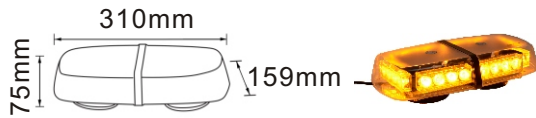

Order Number	SRL-GRT-035	SRL-GRT-104
Voltage	12-24 V DC	
Color		
Length	310mm	440mm
LED Module	6×TIR4 led modules	
LED	24×3 Watt LED	
Mount	Magnet Mount	
Waterproof	IP65	
Flash Pattern	7