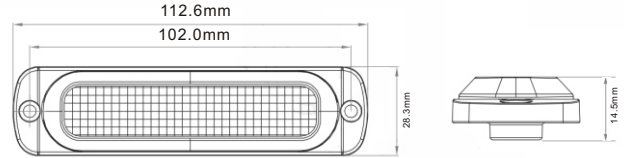

LED-GRT-056-6