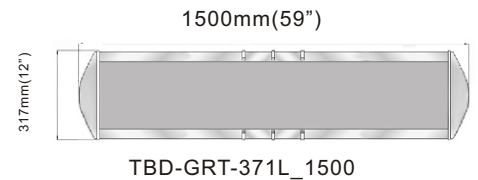

Order Number	TBD-GRT-371L_900	TBD-GRT-371L_1200	TBD-GRT-371L_1500
Voltage	12 or 24 V DC		
LED Color			
Length	900mm(35 inch)	1200mm(48 inch)	1500mm(59 inch)
Max Power	114W	138W	162W
LED Module	18×Linear 6 led modules 2×3 led alley light	22×Linear 6 led modules 2×3 led alley light	26×Linear 6 led modules 2×3 led alley light
Mount	Gutter Mount, Direct/Permanent Mount		
Wire	4M length of wire		
Optional switch box	DSP026 or DSP371