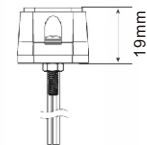

Features:

- As thin as 0.75 inch
- Clear outer domes with superior beam output
- Can be Synchronized and Alternating work
- Fully sealed and meet IP67 waterproof rating
- Compact and powerful
- Easy to installed and maintain

Order Number	LED-GRT-003R	LED-GRT-004R	LED-GRT-006R
Voltage	9-30 V DC		
Color			
Length	80mm	96mm	128mm
Max Power	9W	12W	18W
LED	3×3 Watt LED	4×3 Watt LED	6×3 Watt LED
Mount	Grille Mount, Surface Mount		
Waterproof	IP67		
Flash Pattern	26