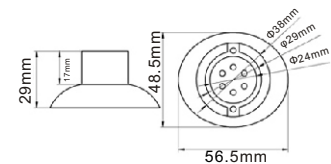

Features:

- 1 inch in diameter
- Clear outer domes with superior beam output
- Can be Synchronized and Alternating work
- Fully sealed and meet IP65 waterproof rating
- Compact and powerful
- Easy to installed and maintain

Order Number	HAW001B-2	HAW001C-2	HAW003-2
Voltage	12-24 V DC		
Color			
Diameter	38mm		
Max Power	2×40W (Amber) 2×24W (White)	2×40W (Amber) 2×24W (White)	2×6W
LED	2×8×5 Watt LED (Amber) 2×8×3 Watt LED (White)	2×8×5 Watt LED (Amber) 2×8×3 Watt LED (White)	2×6×1 Watt LED
Mount	Bolt Mount, can be mounted anywhere on the vehicle, inside or outside		
Waterproof	IP65		
Flash Pattern	23		18