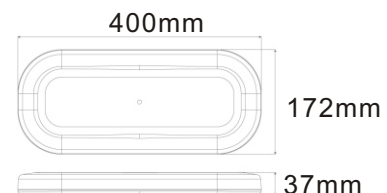

Features:

- Low profile 1.5 inch
- Polycarbonate lenses with superior transmittance rate
- Fully sealed and meet IP65 waterproof rating
- Easy to installed and maintain