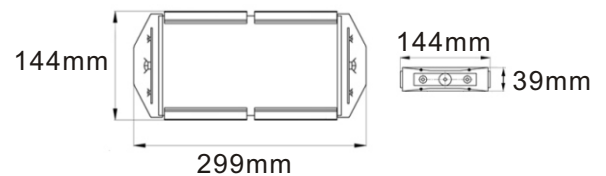

Order Number	SRL-GRT-042R-2	SRL-GRT-042L-2
Voltage	12 or 24 V DC	
Color		
Length	299mm	
LED Module	4×TIR4 led modules 2×3 led alley light	4×Linear4 led modules 2×3 led alley light
LED	18×1 Watt LED	
Mount	Magnet Mount	
Waterproof	IP65	
Flash Pattern	15