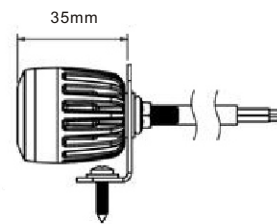

Features :

- Fully sealed and meet Ip67 waterproof rating
- Clear outer domes with superior beam output
- Can be Synchronized and Alternating work

- Compact and powerful
- Easy to installed and maintain

Order Number	LED-GRT-054-3	LED-GRT-054-6	LED-GRT-055-6
Voltage	12-24 V DC		
Color			
Length	91mm	140mm	142mm
Max Power	9W	18W	18W
LED	3×3 Watt LED	6×3 Watt LED	6×3 Watt LED
Mount	Grille Mount, Surface Mount		
Waterproof	IP67		
Flash Pattern	10