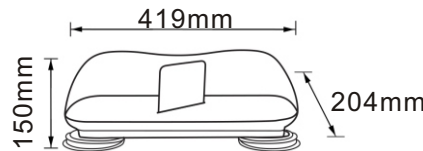

Order Number	SRL-GRT-001C	SRL-GRT-001E
Voltage	12-24 V DC	
Color		
Length	419mm	
LED Quantity	120 LED	18 LED
LED	SMD LED	18×3 Watt LED
Mount	Magnet Mount	
Waterproof	IP65	
Flash Pattern	360° revolving flash/intermittent flash