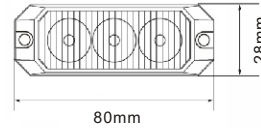

Features:

- As thin as 0.75 inch
- Clear outer domes with superior beam output
- Can be Synchronized and Alternating work
- Fully sealed and meet IP67 waterproof rating
- Compact and powerful
- Easy to installed and maintain

Order Number	LED-GRT-003R	LED-GRT-004R	LED-GRT-006R
Voltage	9-30 V DC		
Color			
Length	80mm	96mm	128mm
Max Power	9W	12W	18W
LED	3×3 Watt LED	4×3 Watt LED	6×3 Watt LED
Mount	Grille Mount, Surface Mount		
Waterproof	IP67		
Flash Pattern	26