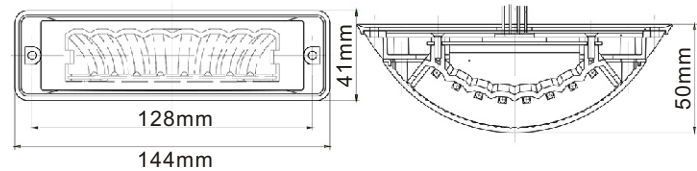

Features:

- 12-24 V DC
- Clear outer domes with superior beam output
- Can be Synchronized and Alternating work
- Fully sealed and meet IP65 waterproof rating
- Compact and powerful
- Easy to installed and maintain

Order Number	LED-GRT-006	LED-GRT-004E	LED-GRT-008C
Voltage	12-24 V DC		
Color			
Length	117mm		144mm
Max Power	4W	12W	8W
LED	4×1 Watt LED	4×3 Watt LED	8×1 Watt LED
Mount	Grille Mount, Surface Mount		
Waterproof	IP65		
Flash Pattern	11	16