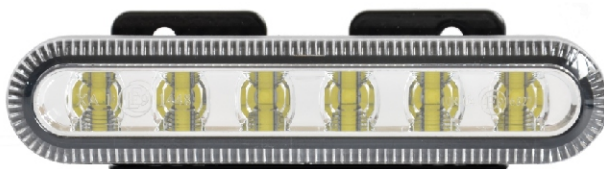

LED-GRT-055-6