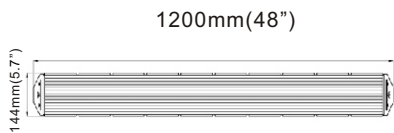

**Features :**

- As thin as 1.46 inch
- Clear outer domes with optional color tops
- Optional Traffic Advisor and Amber internal filters
- Fully sealed and meet IP65 waterproof rating
- Eye-catching, multi-fuctional, and multi-purpose
- Easy to installed and maintain

TBD-GRT-042R\_1200

TBD-GRT-042R\_1450

TBD-GRT-042R\_1450SP  
MOQ 50PCS

Order Number	TBD-GRT-042R_1200	TBD-GRT-042R_1450
Voltage	12 or 24 V DC	
LED Color		
Length	1200mm(48")	1450mm(57")
Max Power	86W	102W
LED Module	20×TIR4 led modules 2×3 led alley light	24×TIR4 led modules 2×3 led alley light
Mount	Gutter Mount, Direct/Permanent Mount	
Wire	4M length of wire	
Optional switch box	DSP028	

Order Number	TBD-GRT-040R_1200	TBD-GRT-040R_1400
Voltage	12 or 24 V DC	
Color		
Length	1200mm(48")	1400mm(55")
Max Power	88W	104W
LED Module	22×TIR4 led modules	26×TIR4 led modules
Mount	Gutter Mount, Direct/Permanent Mount	
Wire	4M length of wire	
Optional switch box	DSP028	

TBD-GRT-046R\_1000

TBD-GRT-046R\_1200

TBD-GRT-046R\_1500

Order Number	TBD-GRT-046R_1000	TBD-GRT-046R_1200	TBD-GRT-046R_1500
Voltage	12 or 24 V DC		
Color			
Length	1000mm(39")	1200mm(48")	1500mm(59")
Max Power	72W	88W	104W
LED Module	18×TIR4 led modules	22×TIR4 led modules	26×TIR4 led modules
Mount	Gutter Mount, Direct/Permanent Mount		
Wire	4M length of wire		
Optional switch box	DSP026 or DSP028		