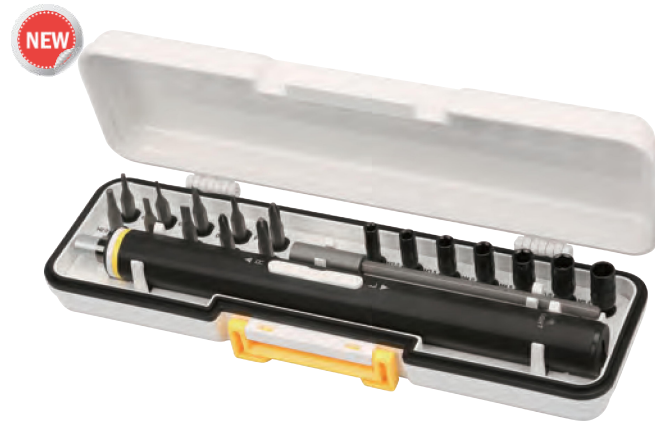

KS-18201 19 in 1 Electric Screwdriver Set

Product Detail

- H1.5, H2.0
- 1.2, 2.0, 2.5, 3.0
- ⊕ PH00, PH0, PH1, PH2
- M2.5, M3.0, M3.5, M4.0, M4.5, M5.0, M5.5