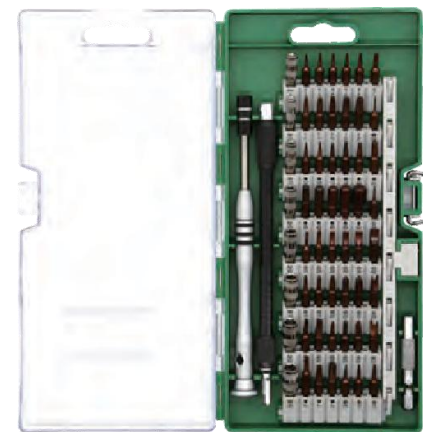

KS-8061 Professional Screwdriver Set

Product Detail

Sleeve (7 PCS)

M2.5 M3.0 M3.5 M4.0 M4.5 M5.0 M5.5

Screwdriver (49 PCS)

- 1x Shaft Extension :130mm
- 1x Flex Extension 58mm
- 1x Aluminum driver handle 100mm
- 1x 1/4 to 4.0mm driver adapter
- ⊕ Phillips: 1.0 1.5 2.0 2.5 3.0 3.5 4.0
- ⊖ Flathead: 1.0 1.5 2.0 2.5 3.5
- ⊛ Torx: T2 T3 T4 T5 T6 T7 T8 T9 T10 T15 T20
- ⊙ Hex: 0.7 0.9 1.3 1.5 2.0 2.5 3.0 4.0 4.5 5.0 6.0
- ⊘ Tri-point: Y0.6 Y2.0 Y2.5
- ⊛ Pentalobe: 0.8 1.2 1.5
- ⊙ Square: S0 S1 S2
- ⊕ Type U: 2.6 3.0
- ⊙ Triangle: 2.0 3.0
- ⊙ Circular: 0.8
- ⊕ PH2