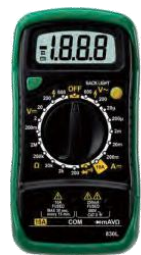

Model Numbe	KS-40830	Model Numbe	KS-40925	Model Numbe	KS-602216
Product name	Handheld Digital Multimeter	Product name	Handheld Digital Multimeter	Product name	Metal Pry Tool
Size	138x 69x31mm	Size	86x86x33mm	Size	18x80mm