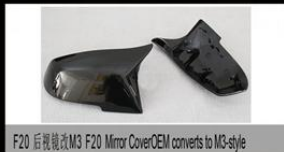

F20 天线-碳纤维--F20 Antenna-carbon