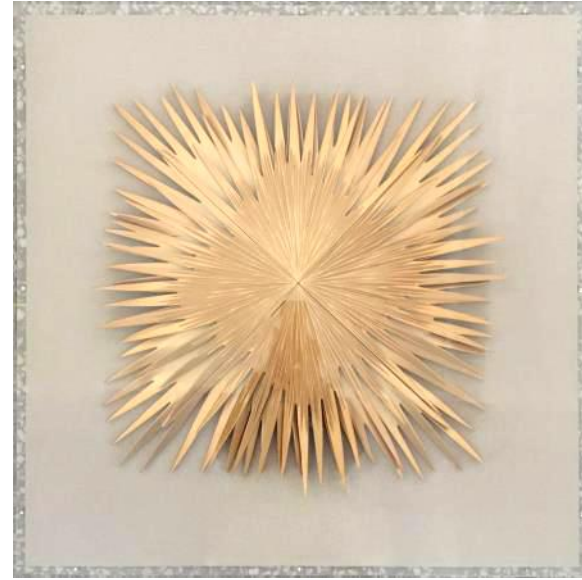

Wood carving inner art ,MDF frame ,with glass

Size:40×50×5cm, 15.75×19.69×1.97inch

4Pcs/CTN,0.065CBM,3.351CU'FT

2400Pcs/20GP,5166Pcs/40GP,6090Pcs/40HQ

Item No:190091

A

B

Material: