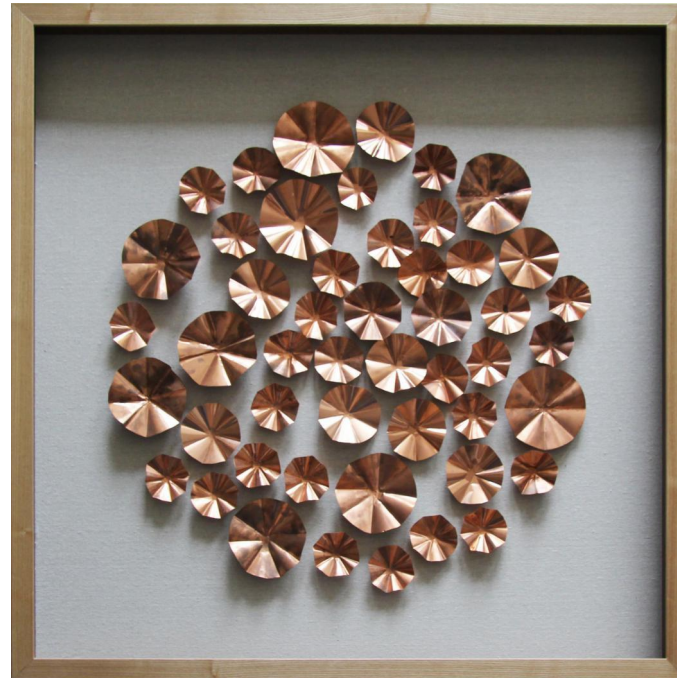

Item No:190140

Material:

Metal inner art ,MDF frame,with glass

Size:80×80×5cm, 31.5×31.5×1.97inch

2Pcs/CTN,0.147CBM,5.191CU'FT

176Pcs/20GP,380Pcs/40GP,448Pcs/40HQ