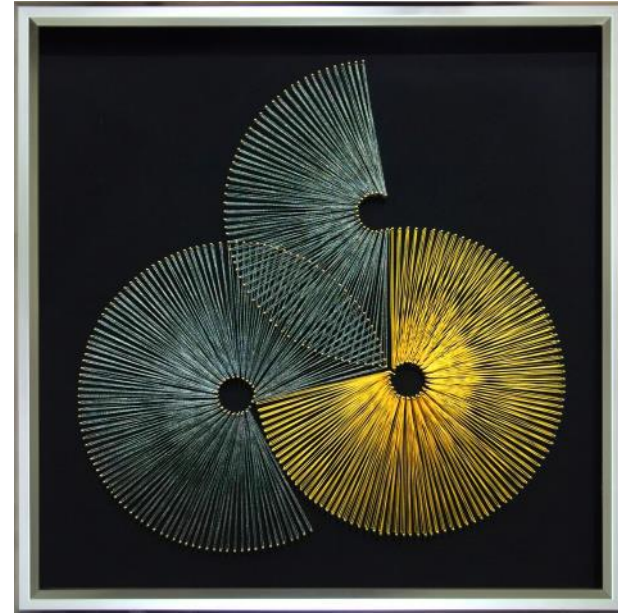

B

Material:

Thread inner art PS frame ,with glass

Size:80×80×5cm, 31.5×31.5×1.97inch

2Pcs/CTN,0.147CBM,5.191CU'FT

176Pcs/20GP,380Pcs/40GP,448Pcs/40HQ