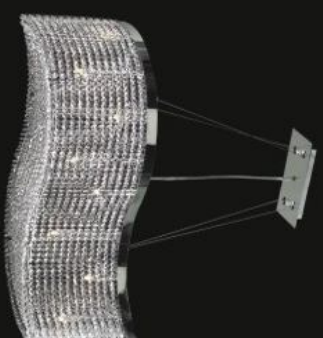

Model: 598002
Size: W90cm x H30cm
Finish: Chrome
Lights: 8