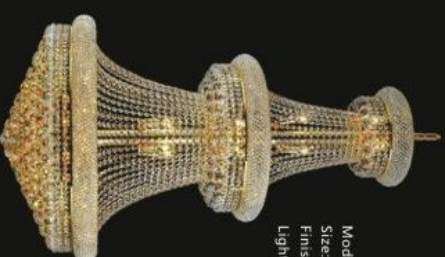

Model: 599105C
Size: W90cm x H167cm
Finish: Chrome
Lights: 34

Model: 599106C
Size: W76cm x H127cm
Finish: Chrome
Lights: 32

Model: 599104G
Size: W107cm x H165cm
Finish: Golden
Lights: 45

Model: 599105G
Size: W90cm x H167cm
Finish: Golden
Lights: 34