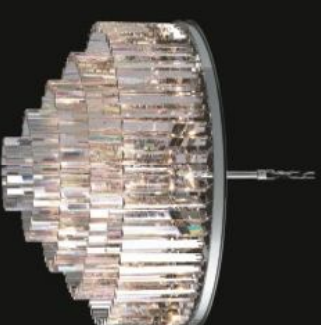

Model: S99006
Size: W154cm x H31cm
Finish: Black
Lights: 18 (25W)

Model: S99007
Size: W184cm x H31cm
Finish: Black
Lights: 22 (25W)

Model: S99008B
Size: W50cm x H54cm
Finish: black
Lights: 9 (25W)

Model: S99009B
Size: W80cm x H65cm
Finish: black
Lights: 16 (25W)