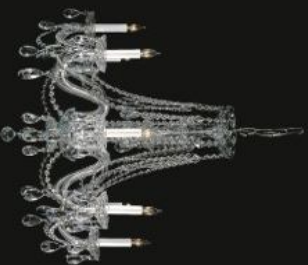

Model: 596021
Size: W66cm x H66cm
Finish: Chrome
Lights: 8