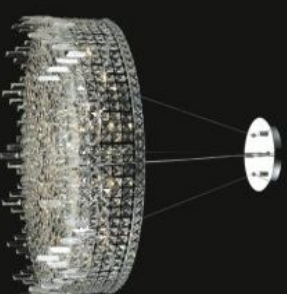

Model: 598045
Size: W50cm x H26cm
Finish: Chrome
Lights: 6

Model: 598046
Size: W60cm x H26cm
Finish: Chrome
Lights: 10

Model: 598047
Size: W70cm x H26cm
Finish: Chrome
Lights: 12

Model: 598048
Size: W80cm x H26cm
Finish: Chrome
Lights: 18