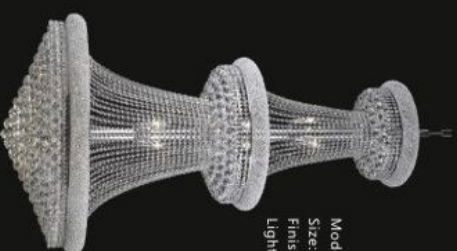

Model: 599072C
Size: W51cm x H50cm
Finish: Chrome
Lights: 6

Model: 599073B
Size: W51cm x H50cm
Finish: black
Lights: 6

Model: 599073C
Size: W51cm x H50cm
Finish: Chrome
Lights: 6

Model: 599104C
Size: W107cm x H165cm
Finish: Chrome
Lights: 45