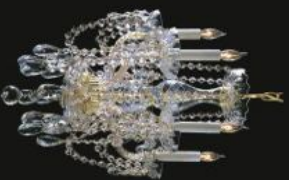

CHANDDELIERS SERIES
Traditional Chandeliers

Model: 596015
Size: W66cm x H66cm
Finish: Golden
Lights: 8

Model: 596016
Size: W35cm x H31cm
Finish: Golden
Lights: 4

Model: 596017
Size: W66cm x H61cm
Finish: Golden
Lights: 12