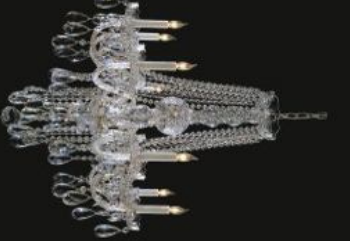

Model: 596007
Size: W78cm x H101cm
Finish: Chrome
Lights: 15

Model: 596008
Size: W71cm x H86cm
Finish: Chrome
Lights: 12

Model: 596009
Size: W63cm x H86cm
Finish: Chrome
Lights: 6

Model: 596010
Size: W71cm x H81cm
Finish: Chrome
Lights: 8