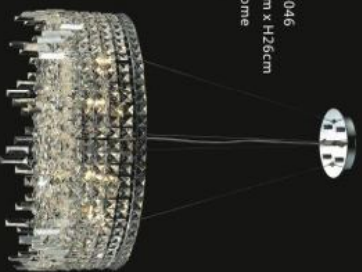

Model: 598046
Size: W60cm x H26cm
Finish: Chrome
Lights: 10