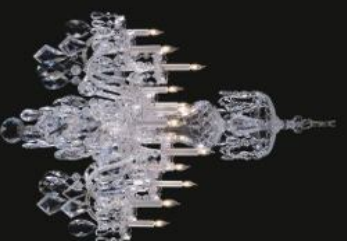

Model: 596007
Size: W78cm x H101cm
Finish: Chrome
Lights: 15