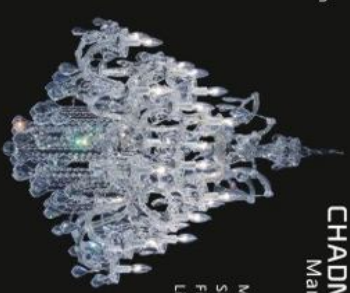

Model: S95044G
 Size: W71cm x H53cm
 Finish: Golden
 Lights: 8

Model: S950458
 Size: W97cm x H107cm
 Finish: Black
 Lights: 25

Model: S95046C
 Size: W71cm x H74cm
 Finish: Chrome
 Lights: 12

Model: S95045C
 Size: W97cm x H107cm
 Finish: Chrome
 Lights: 25