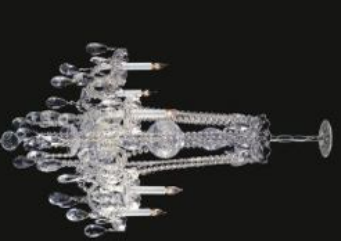

Model: 596011
Size: W66cm x H79cm
Finish: Chrome
Lights: 8

Model: 596014
Size: W66cm x H79cm
Finish: Chrome
Lights: 6

CHANDDELIERS SERIES
Traditional Chandeliers