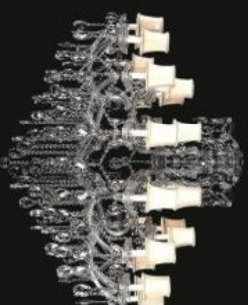

Model: 595039
Size: W135cm x H115cm
Finish: Chrome
Lights: 24