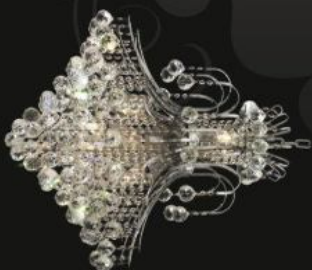

Model: 599164C
Size: W79cm x H89cm
Finish: Chrome
Lights: 13

Model: 599162G
Size: W112cm x H183cm
Finish: Golden
Lights: 24

Model: 599163G
Size: W89cm x H122cm
Finish: Golden
Lights: 16

Model: 599164G
Size: W79cm x H89cm
Finish: Golden
Lights: 13