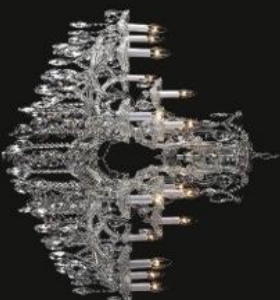

Model: 595034
Size: W108cm x H93cm
Finish: Chrome
Lights: 18