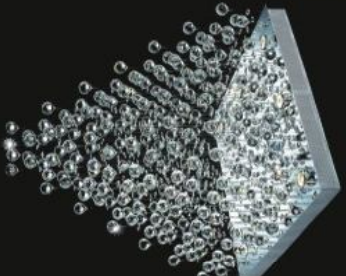

CHADNDELIERS SERIES
Contemporary Crystal Chandeliers

Model: 598012
Size: W80cm x H240cm
Finish: Chrome
Lights: 16

Model: 598014
Size: W80cm x H100cm
Finish: Chrome
Lights: 16

Model: 598015
Size: W75cm x H90cm
Finish: Chrome
Lights: 10