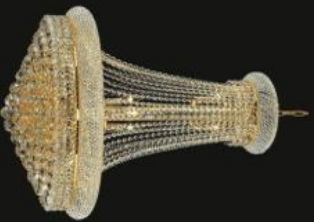

Model: 599108C
Size: W70cm x H90cm
Finish: Chrome
Lights: 14

Model: 599108G
Size: W70cm x H90cm
Finish: Golden
Lights: 14