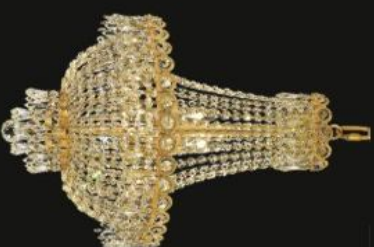

Model: 599141G
Size: W60cm x H81cm
Finish: Golden
Lights: 12

Model: 599142G
Size: W50cm x H71cm
Finish: Golden
Lights: 12

Model: 599143G
Size: W40cm x H56cm
Finish: Golden
Lights: 8