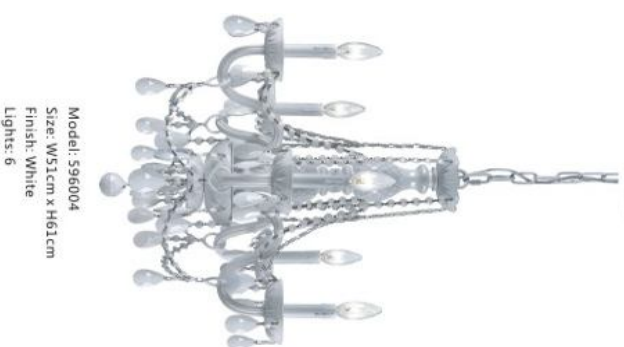

Model: 596004
Size: W51cm x H61cm
Finish: White
Lights: 6