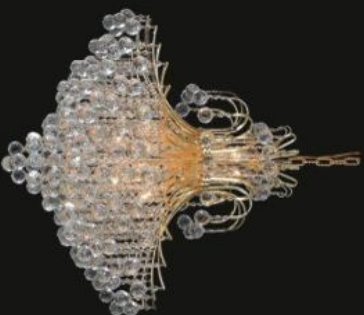

Model: 599164G
Size: W79cm x H89cm
Finish: Golden
Lights: 13