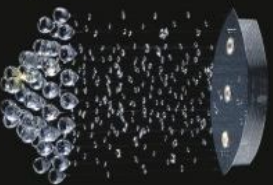

Model: 598039
Size: W70cm x H180cm
Finish: Chrome
Lights: 9

Model: 598037
Size: W60cm x H180cm
Finish: Chrome
Lights: 9

Model: 598038
Size: W45cm x H65cm
Finish: Chrome
Lights: 5

Model: 598040
Size: W40cm x H60cm
Finish: Chrome
Lights: 3