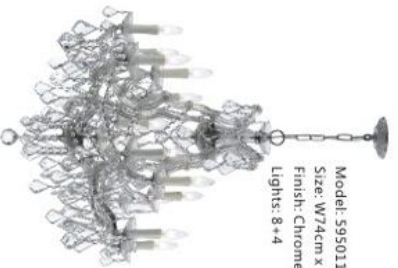

Model: 595011C
Size: W74cm x H80cm
Finish: Chrome
Lights: 8+4