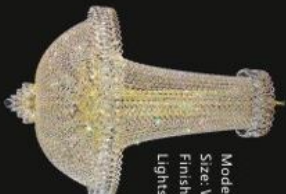

Model: 599178G
Size: W80cm x H110cm
Finish: Golden
Lights: 33