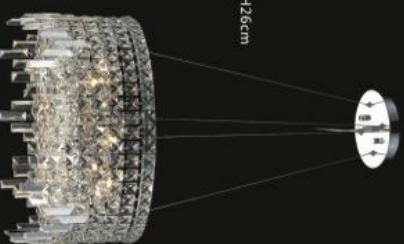

Model: 598043
Size: W60cm x H20cm
Finish: Chrome
Lights: 10

Model: 598042
Size: W70cm x H20cm
Finish: Chrome
Lights: 14

Model: 598044
Size: W50cm x H20cm
Finish: Chrome
Lights: 6

Model: 598045
Size: W50cm x H26cm
Finish: Chrome
Lights: 6