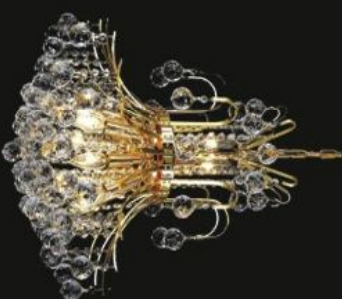

Model: 599167G
Size: W48cm x H58cm
Finish: Golden
Lights: 8

CHADNDELIERS SERIES
Crystal Chandeliers