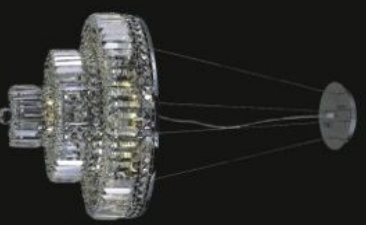

Model: 599193C
Size: W51cm x H41cm
Finish: Chrome
Lights: 9

Model: 599194C
Size: W51cm x H41cm
Finish: Chrome
Lights: 9