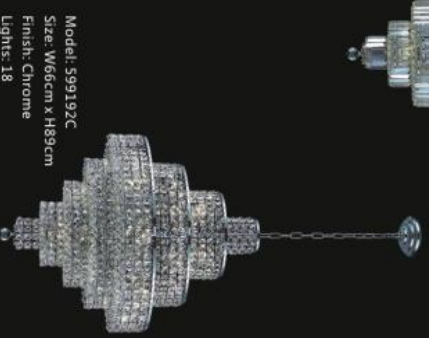

Model: 599190C
Size: W51cm x H53cm
Finish: Chrome
Lights: 12

Model: 599190G
Size: W51cm x H53cm
Finish: Golden
Lights: 12

Model: 599191C
Size: W66cm x H89cm
Finish: Chrome
Lights: 18

Model: 599191G
Size: W66cm x H89cm
Finish: Golden
Lights: 18