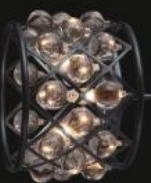

Model: 599060
Size: W31cm x H42cm
Finish: Black
Lights: 3(25W)