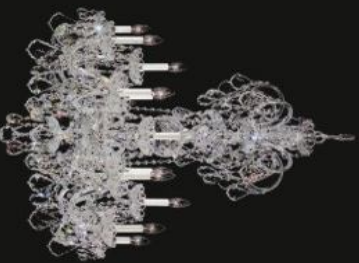

Model: 596035
Size: W150cm x H193cm
Finish: Chrome
Lights: 45

Model: 596038
Size: W80cm x H100cm
Finish: Chrome
Lights: 15