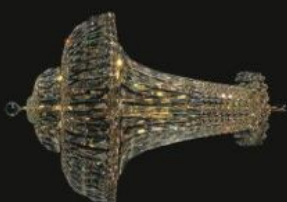

Model: 599172G
Size: W35cm x H40cm
Finish: Golden
Lights: 6

Model: 599173C
Size: W55cm x H75cm
Finish: Chrome
Lights: 12

Model: 599174C
Size: W55cm x H75cm
Finish: Chrome
Lights: 12

Model: 599175C
Size: W38cm x H45cm
Finish: Chrome
Lights: 8