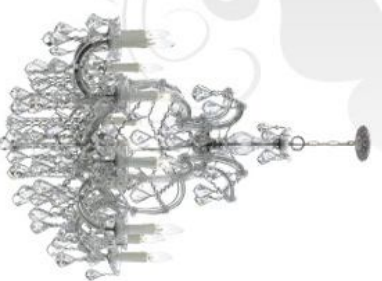

Model: 595003G
 Size: W76cm x H67cm
 Finish: Golden
 Lights: 8+4

Model: 595004C
 Size: W66cm x H58cm
 Finish: Chrome
 Lights: 8+1

CHANDLIELERS SERIES
 Maria Theresa Chandeliers

Model: 595005C
 Size: W74cm x H86cm
 Finish: Chrome
 Lights: 10