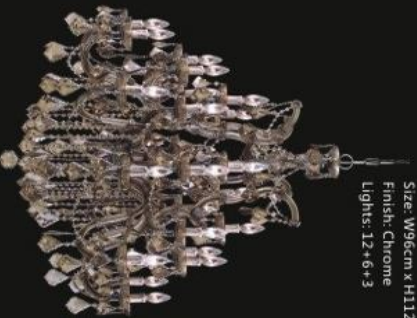

Model: 595013A8
Size: W96cm x H112cm
Finish: Chrome
Lights: 12+6+3