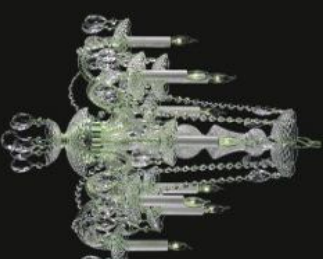

Model: 596028
Size: W56cm x H56cm
Finish: Chrome
Lights: 6

Model: 596029
Size: W56cm x H56cm
Finish: Golden
Lights: 6

Model: 596030
Size: W66cm x H81cm
Finish: Chrome
Lights: 12

Model: 596031
Size: W66cm x H61cm
Finish: Chrome
Lights: 8