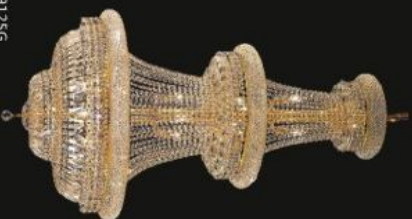

Model: 599125G
Size: W76cm x H142cm
Finish: Golden
Lights: 37