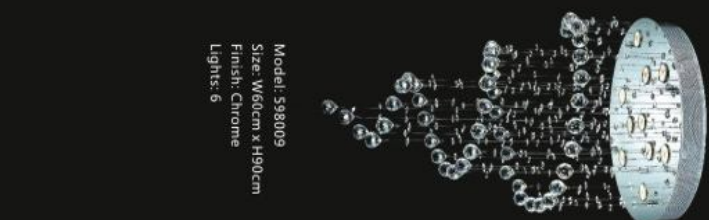

CHADNDELIER'S SERIES
Contemporary Crystal Chandeliers