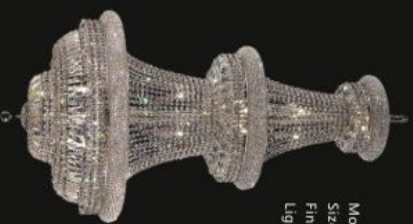

Model: 599125C
Size: W76cm x H142cm
Finish: Chrome
Lights: 37