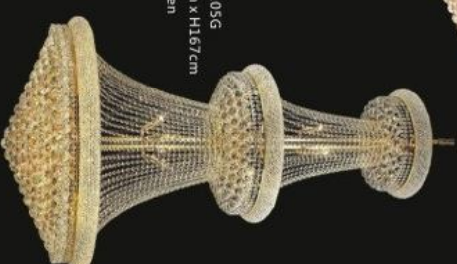

Model: 599105G
Size: W90cm x H167cm
Finish: Golden
Lights: 34