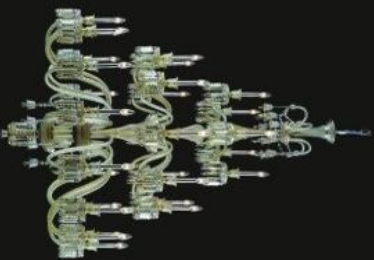

Model: 596054
Size: W192cm x H213cm
Finish: Chrome
Lights: 12+12+12+6+6

Model: 596057
Size: W137cm x H183cm
Finish: Chrome
Lights: 16+8+6