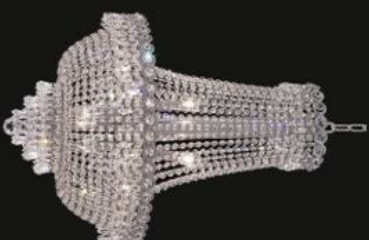

Model: 599142C
Size: W50cm x H71cm
Finish: Chrome
Lights: 12