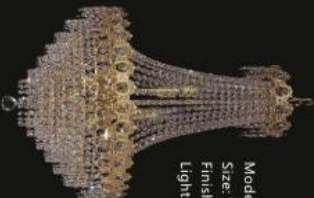

Model: 599179G
Size: W50cm x H75cm
Finish: Golden
Lights: 12