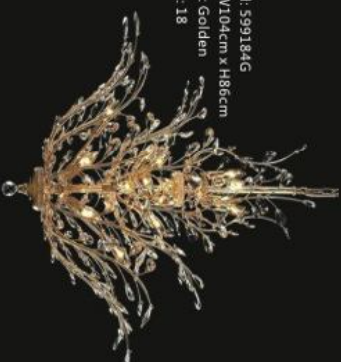

Model: 599181G
Size: W50cm x H75cm
Finish: Golden
Lights: 12

Model: 599183C
Size: W80cm x H58cm
Finish: Chrome
Lights: 9

Model: 599184C
Size: W104cm x H86cm
Finish: Chrome
Lights: 18

Model: 599183G
Size: W80cm x H58cm
Finish: Golden
Lights: 9