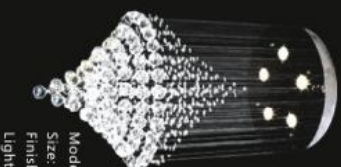

Model: 598028
Size: W50cm x H100cm
Finish: Chrome
Lights: 5