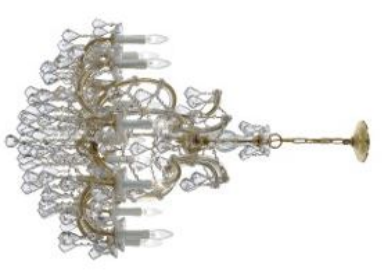

Model: 595005G
Size: W74cm x H86cm
Finish: Golden
Lights: 10