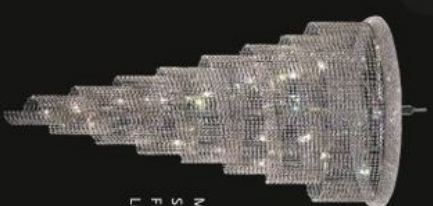

Model: 599110C
Size: W50cm x H66cm
Finish: Chrome
Lights: 12

Model: 599110G
Size: W50cm x H66cm
Finish: Golden
Lights: 12

Model: 599111C
Size: W40cm x H50cm
Finish: Chrome
Lights: 8

Model: 599111G
Size: W40cm x H50cm
Finish: Golden
Lights: 8