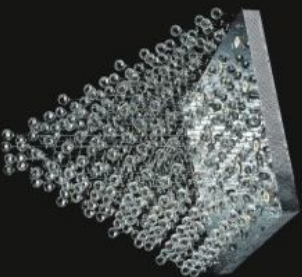

Model: 598014
Size: W80cm x H100cm
Finish: Chrome
Lights: 16