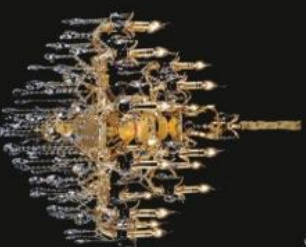

Model: 597003
Size: W120cm x H100cm
Finish: Golden
Lights: 18

Model: 597005
Size: W100cm x H100cm
Finish: Golden
Lights: 18