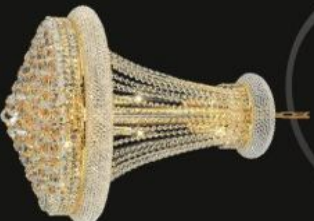

Model: 599109C
Size: W60cm x H80cm
Finish: Chrome
Lights: 14

Model: 599109G
Size: W60cm x H80cm
Finish: Golden
Lights: 14