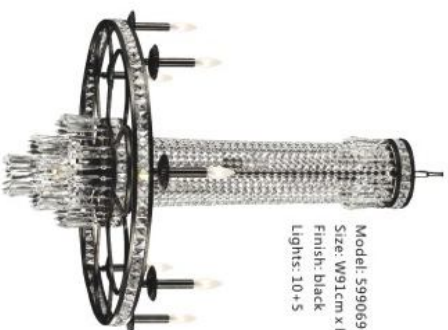

Model: 5990698
Size: W91cm x H106cm
Finish: black
Lights: 10+5