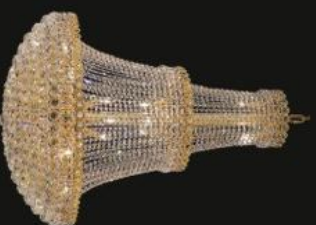

Model: 599144G
Size: W76cm x H122cm
Finish: Golden
Lights: 26