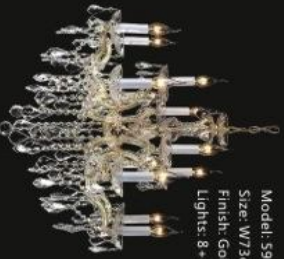

Model: 595029
Size: W73cm x H68cm
Finish: Golden
Lights: 8+4