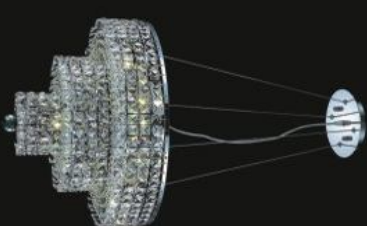

CHADNDELIERS SERIES Crystal Chandeliers

CHADNDELIERS SERIES Crystal Chandeliers