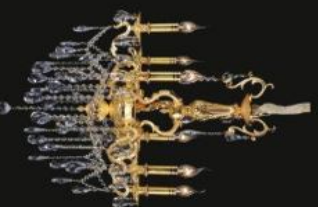

Model: 597007
Size: W65cm x H86cm
Finish: Golden
Lights: 6