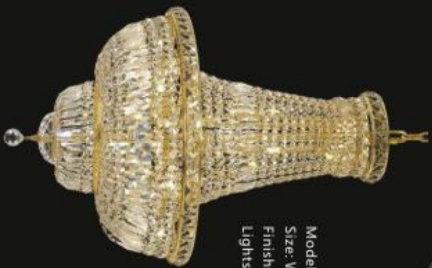

Model: 599138G
Size: W56cm x H79cm
Finish: Golden
Lights: 15