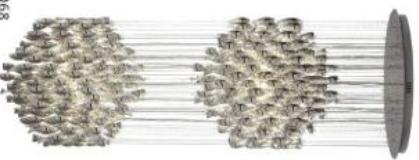

Model: 598067
Size: W60cm x H85cm
Finish: Chrome
Lights: 12

Model: 598068
Size: W60cm x H165cm
Finish: Chrome
Lights: 24

CHANDLIELERS SERIES
 Maria Theresa Chandeliers

Model: 595001G
 Size: W58cm x H62cm
 Finish: Golden
 Lights: 6