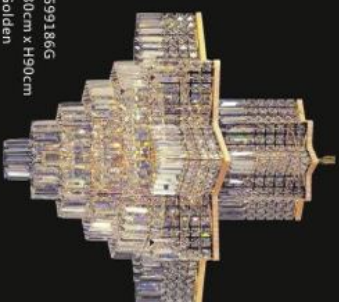

Model: 599184G
Size: W104cm x H86cm
Finish: Golden
Lights: 18

Model: 599185C
Size: W69cm x H69cm
Finish: Chrome
Lights: 12

Model: 599185G
Size: W69cm x H69cm
Finish: Golden
Lights: 12

Model: 599186C
Size: W80cm x H90cm
Finish: Chrome
Lights: 24