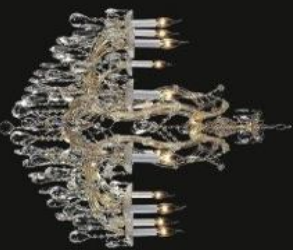

Model: 595031
Size: W80cm x H88cm
Finish: Golden
Lights: 12