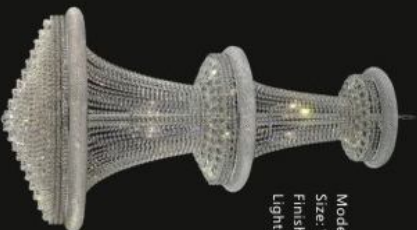

Model: 599114C
Size: W40cm x H66cm
Finish: Chrome
Lights: 8

Model: 599114G
Size: W40cm x H66cm
Finish: Golden
Lights: 8

CHADNDELIERS SERIES
Crystal Chandeliers

CHADNDELIERS SERIES
Crystal Chandeliers

Model: 599115C
Size: W107cm x H183cm
Finish: Chrome
Lights: 48