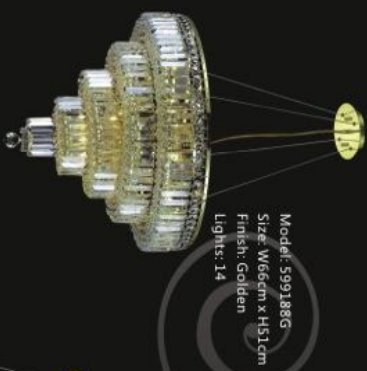

Model: 599186G
Size: W80cm x H90cm
Finish: Golden
Lights: 24

CHADNDELIERS SERIES Crystal Chandeliers

Model: 599187C
Size: W66cm x H51cm
Finish: Chrome
Lights: 14

Model: 599187G
Size: W66cm x H51cm
Finish: Golden
Lights: 14