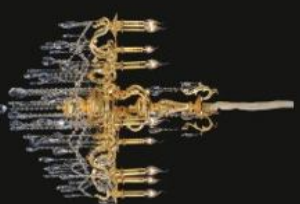

Model: 597001
Size: W90cm x H70cm
Finish: Golden
Lights: 12

Model: 597003
Size: W120cm x H100cm
Finish: Golden
Lights: 18

Model: 597005
Size: W100cm x H100cm
Finish: Golden
Lights: 18

Model: 597004
Size: W85cm x H80cm
Finish: Golden
Lights: 15