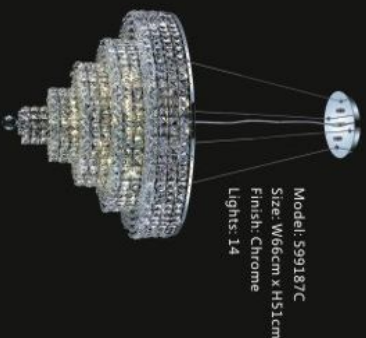

CHADNDELIERS SERIES Crystal Chandeliers

Model: 599187C
Size: W66cm x H51cm
Finish: Chrome
Lights: 14