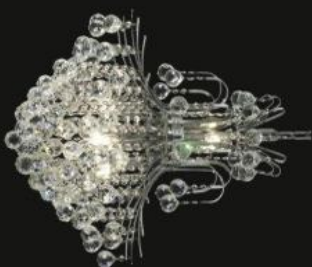

Model: 599166C
Size: W55cm x H66cm
Finish: Chrome
Lights: 11