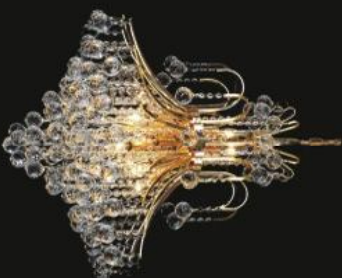

Model: 599165G
Size: W63cm x H79cm
Finish: Golden
Lights: 12