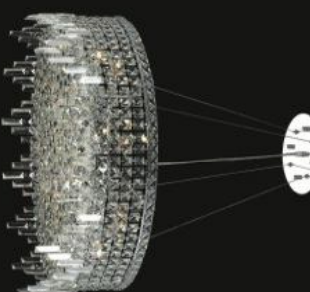

Model: 598047
Size: W70cm x H26cm
Finish: Chrome
Lights: 12