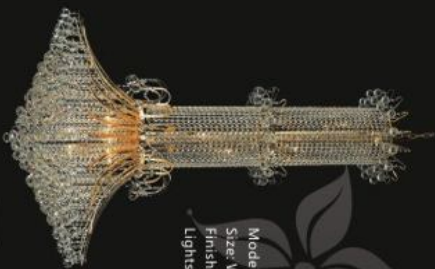

Model: 599162G
Size: W112cm x H183cm
Finish: Golden
Lights: 24