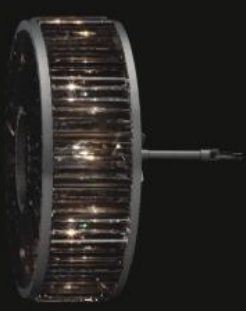

CHADNDELIERS SERIES Crystal Chandeliers

Model: 5990388B
Size: W31cm x H40cm
Finish: Black
Lights: 3(25W)

Model: 5990388C
Size: W31cm x H40cm
Finish: Black
Lights: 3(25W)

Model: 5990398B
Size: W90cm x H40cm
Finish: Black
Lights: 12(25W)