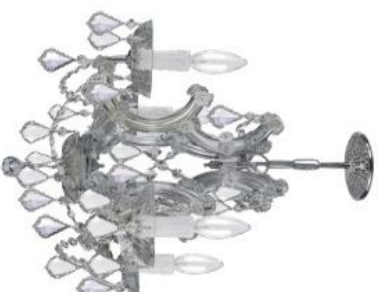

Model: 595015C
Size: W42cm x H38cm
Finish: Chrome
Lights: 4