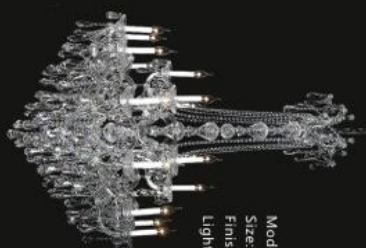

Model: 595035
 Size: W85cm x H93cm
 Finish: Golden
 Lights: 15

Model: 595037
 Size: W95cm x H110cm
 Finish: Golden
 Lights: 12

Model: 595039
 Size: W135cm x H115cm
 Finish: Chrome
 Lights: 24

Model: 595013C
 Size: W96cm x H112cm
 Finish: Chrome
 Lights: 12+6+3