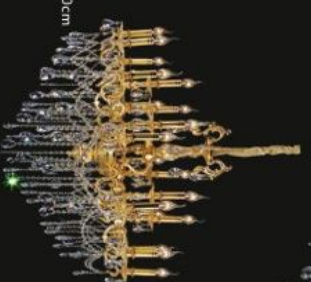

Model: 597008
Size: W85cm x H90cm
Finish: Golden
Lights: 10

Model: 597006
Size: W75cm x H90cm
Finish: Golden
Lights: 8

Model: 597009
Size: W85cm x H90cm
Finish: Golden
Lights: 12

Model: 597007
Size: W65cm x H86cm
Finish: Golden
Lights: 6