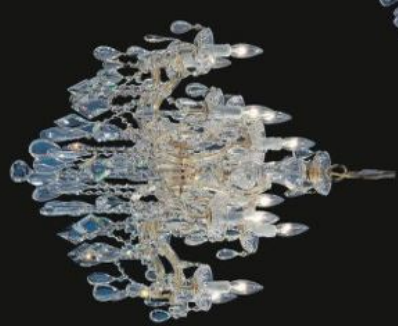

CHADNDELIERS SERIES
Marta Theresa Chandeliers