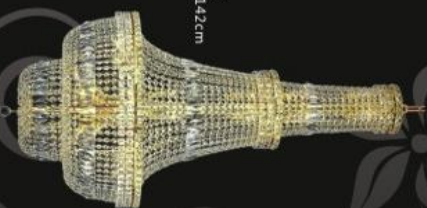

Model: 599137G
Size: W70cm x H142cm
Finish: Golden
Lights: 32