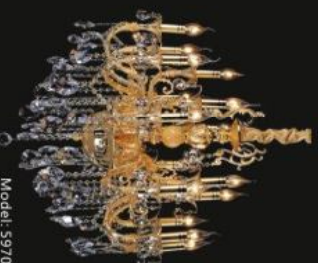

Model: 597004
Size: W85cm x H80cm
Finish: Golden
Lights: 15