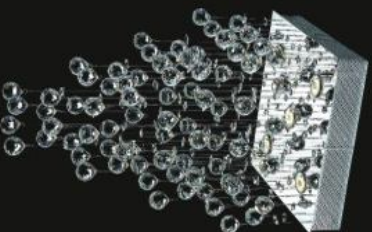

Model: 598016
Size: W60cm x H80cm
Finish: Chrome
Lights: 8

Model: 598013
Size: W70cm x H180cm
Finish: Chrome
Lights: 9

Model: 598017
Size: W50cm x H75cm
Finish: Chrome
Lights: 5

Model: 598018
Size: W40cm x H70cm
Finish: Chrome
Lights: 5