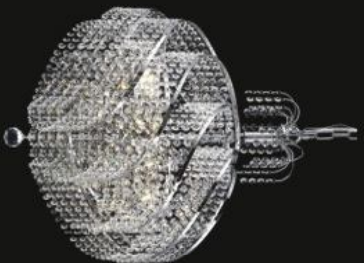

CHADNDELIERS SERIES
Crystal Chandeliers

CHADNDELIERS SERIES
Crystal Chandeliers

Model: 599169C
Size: W66cm x H63cm
Finish: Chrome
Lights: 12

Model: 599170C
Size: W56cm x H62cm
Finish: Chrome
Lights: 10

Model: 599171C
Size: W45cm x H43cm
Finish: Chrome
Lights: 8