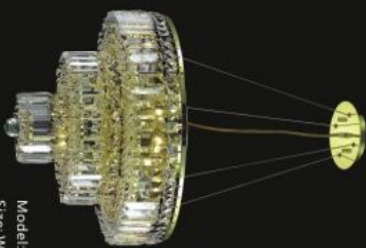

Model: 599188G
Size: W66cm x H51cm
Finish: Golden
Lights: 14

Model: 599188C
Size: W66cm x H51cm
Finish: Chrome
Lights: 14

Model: 599193C
Size: W51cm x H41cm
Finish: Chrome
Lights: 9

Model: 599193G
Size: W51cm x H41cm
Finish: Golden
Lights: 9