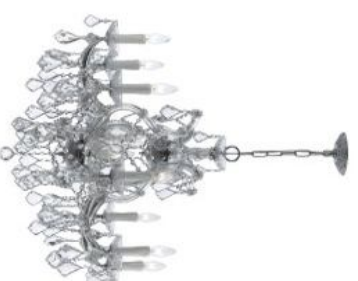

Model: 595004C
Size: W66cm x H58cm
Finish: Chrome
Lights: 8+1

Model: 595003G
Size: W76cm x H67cm
Finish: Golden
Lights: 8+4