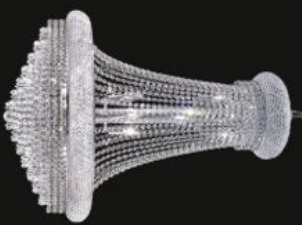

Model: 599117G
Size: W75cm x H127cm
Finish: Golden
Lights: 30

Model: 599118C
Size: W91cm x H114cm
Finish: Chrome
Lights: 27

Model: 599118G
Size: W91cm x H114cm
Finish: Golden
Lights: 27

Model: 599121C
Size: W50cm x H66cm
Finish: Chrome
Lights: 12