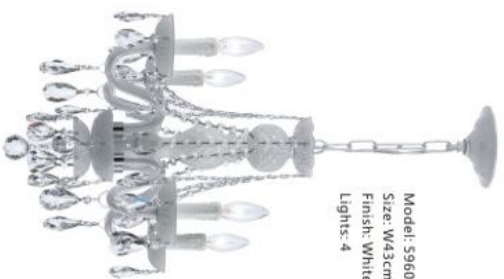

Model: S95048G
 Size: W71cm x H68cm
 Finish: Golden
 Lights: 8

CHANDDELIERS SERIES
Traditional Chandeliers

Model: 596001
Size: W66cm x H81cm
Finish: White+ Chrome
Lights: 8

Model: 596002
Size: W51cm x H61cm
Finish: White+ Chrome
Lights: 6