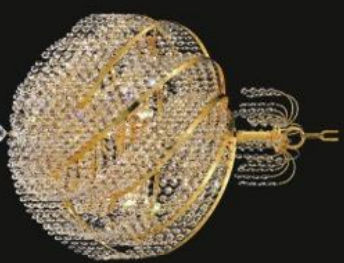

Model: 599170C
Size: W56cm x H62cm
Finish: Chrome
Lights: 10

Model: 599170G
Size: W56cm x H62cm
Finish: Golden
Lights: 10