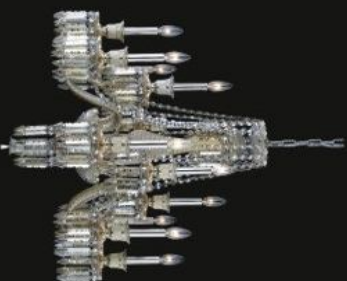

Model: 596061
Size: W117cm x H173cm
Finish: Chrome
Lights: 6+12+6+1

Model: 596064
Size: W81cm x H79cm
Finish: Chrome
Lights: 12