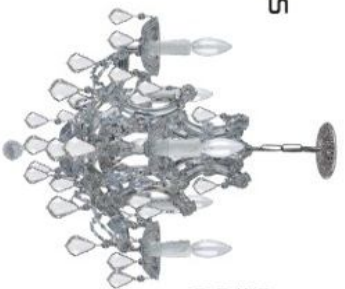

Model: 595007G
 Size: W51cm x H48cm
 Finish: Golden
 Lights: 5

Model: 595008
 Size: W73cm x H65cm
 Finish: Chrome
 Lights: 8+4

Model: 595009
 Size: W76cm x H68cm
 Finish: Chrome
 Lights: 8+4

CHANDDELIERS SERIES
 Maria Theresa Chandeliers