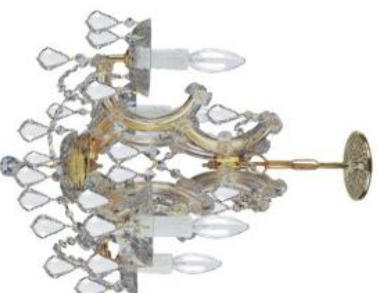

Model: 595015G
Size: W42cm x H38cm
Finish: Golden
Lights: 4