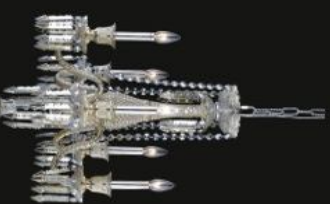

Model: 596069
Size: W61cm x H66cm
Finish: Chrome
Lights: 6

Model: 596072
Size: W53cm x H66cm
Finish: Chrome
Lights: 5