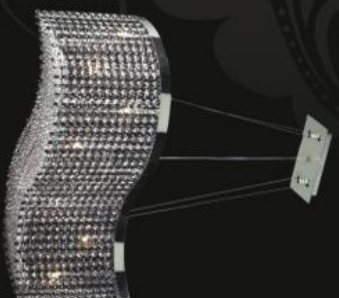

Model: 598004
Size: W40cm x H70cm
Finish: Chrome
Lights: 5

Model: 598003
Size: W83cm x H30cm
Finish: Chrome
Lights: 8

Model: 598006
Size: W67cm x H50cm
Finish: Chrome
Lights: 4

Model: 598005
Size: W60cm x H73cm
Finish: Chrome
Lights: 6