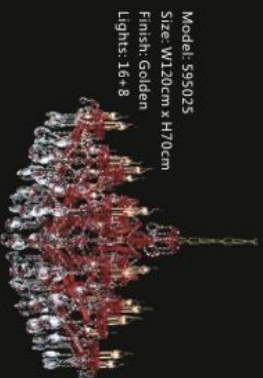

Model: S95025
Size: W120cm x H70cm
Finish: Golden
Lights: 16+8