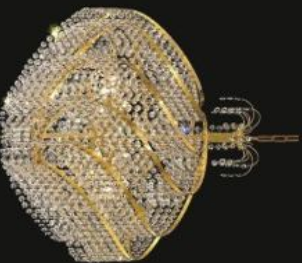

CHADNDELIERS SERIES
Crystal Chandeliers

CHADNDELIERS SERIES
Crystal Chandeliers

Model: 599169C
Size: W66cm x H63cm
Finish: Chrome
Lights: 12

Model: 599170C
Size: W56cm x H62cm
Finish: Chrome
Lights: 10

Model: 599171C
Size: W45cm x H43cm
Finish: Chrome
Lights: 8