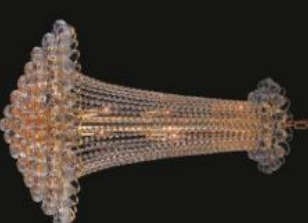

Model: 599159G
Size: W68cm x H90cm
Finish: Golden
Lights: 15