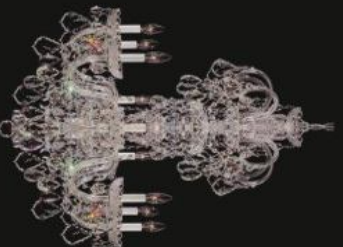

Model: 596037
Size: W90cm x H130cm
Finish: Golden
Lights: 18

Model: 596040
Size: W68cm x H85cm
Finish: Chrome
Lights: 8