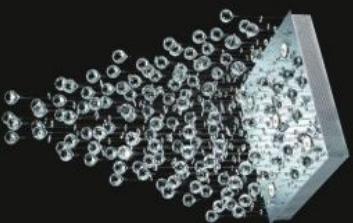

Model: 598014
Size: W80cm x H100cm
Finish: Chrome
Lights: 16

Model: 598017
Size: W50cm x H75cm
Finish: Chrome
Lights: 5