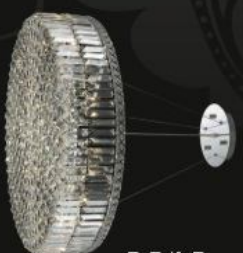

Model: 598041
Size: W80cm x H20cm
Finish: Chrome
Lights: 18