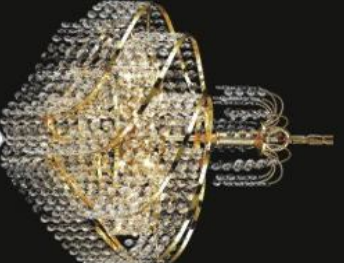

Model: 599171C
Size: W45cm x H43cm
Finish: Chrome
Lights: 8

Model: 599171G
Size: W45cm x H43cm
Finish: Golden
Lights: 8