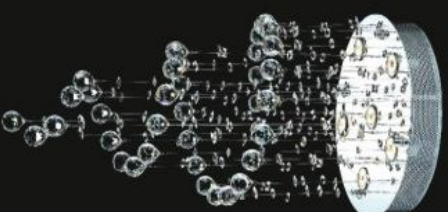

Model: 598001
Size: W90cm x H30cm
Finish: Chrome
Lights: 8

Model: 598007
Size: W40cm x H80cm
Finish: Chrome
Lights: 5

Model: 598009
Size: W60cm x H90cm
Finish: Chrome
Lights: 6

Model: 598002
Size: W90cm x H30cm
Finish: Chrome
Lights: 8