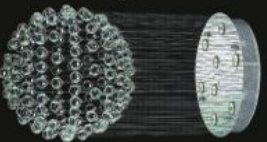

CHADNDELIERS SERIES
Contemporary Crystal Chandeliers

Model: 598030
Size: W70cm x H200cm
Finish: Chrome
Lights: 16

Model: 598031
Size: W80cm x H260cm
Finish: Chrome
Lights: 16

Model: 598032
Size: W40cm x H80cm
Finish: Chrome
Lights: 4

Model: 598033
Size: W50cm x H180cm
Finish: Chrome
Lights: 5

Model: 598034
Size: W40cm x H85cm
Finish: Chrome
Lights: 5

Model: 598035
Size: W60cm x H180cm
Finish: Chrome
Lights: 9

Model: 598036
Size: W60cm x H90cm
Finish: Chrome
Lights: 8

Model: 598039
Size: W70cm x H180cm
Finish: Chrome
Lights: 9

Model: 598037
Size: W60cm x H180cm
Finish: Chrome
Lights: 9

Model: 598038
Size: W45cm x H65cm
Finish: Chrome
Lights: 5

Model: 598040
Size: W40cm x H60cm
Finish: Chrome
Lights: 3

Model: 598041
Size: W80cm x H20cm
Finish: Chrome
Lights: 18

Model: 598043
Size: W60cm x H20cm
Finish: Chrome
Lights: 10

Model: 598042
Size: W70cm x H20cm
Finish: Chrome
Lights: 14

Model: 598044
Size: W50cm x H20cm
Finish: Chrome
Lights: 6

Model: 598045
Size: W50cm x H26cm
Finish: Chrome
Lights: 6

Model: 598046
Size: W60cm x H26cm
Finish: Chrome
Lights: 10

Model: 598047
Size: W70cm x H26cm
Finish: Chrome
Lights: 12

Model: 598048
Size: W80cm x H26cm
Finish: Chrome
Lights: 18

CHADNDELIERS SERIES
Contemporary Crystal Chandeliers