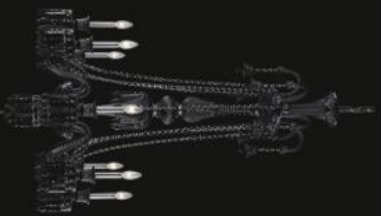

Model: 596073
Size: W43cm x H61cm
Finish: Chrome
Lights: 4

Model: 596082
Size: W81cm x H135cm
Finish: Chrome
Lights: 8