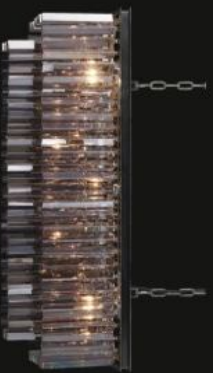

CHADNDELIERS SERIES
Crystal Chandeliers

Model: 599018B
Size: W101cm x H45cm
Finish: Black
Lights: 8(25W)