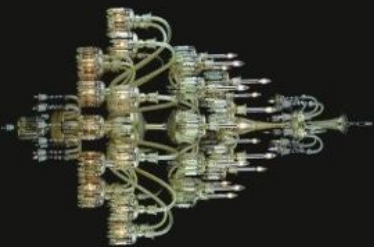

Model: 596055
Size: W137cm x H191cm
Finish: Chrome
Lights: 12+12+12+6