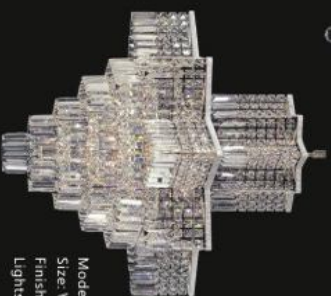

Model: 599186C
Size: W80cm x H90cm
Finish: Chrome
Lights: 24