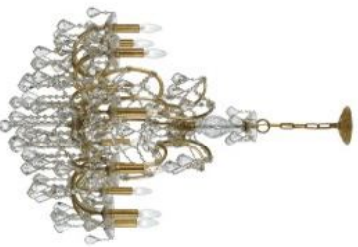

Model: 595005C
Size: W74cm x H86cm
Finish: Chrome
Lights: 10

Model: 595006G
Size: W71cm x H81cm
Finish: Golden
Lights: 10