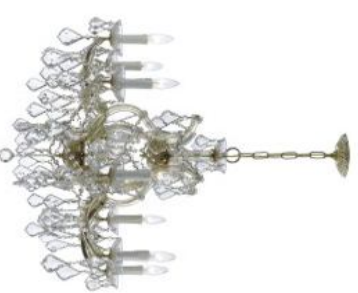

Model: 595004G
Size: W66cm x H58cm
Finish: Golden
Lights: 8+1