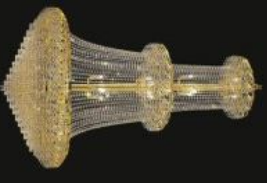

Model: 599152G
Size: W107cm x H168cm
Finish: Golden
Lights: 42