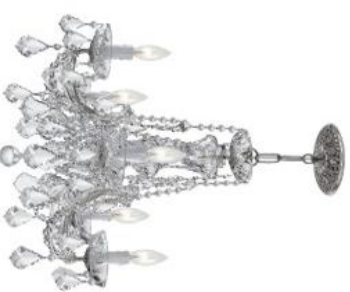

Model: 595005G
 Size: W74cm x H86cm
 Finish: Golden
 Lights: 10

Model: 595006B
 Size: W71cm x H81cm
 Finish: Black
 Lights: 10

Model: 595006G
 Size: W71cm x H81cm
 Finish: Golden
 Lights: 10

Model: 595007C
 Size: W51cm x H48cm
 Finish: Chrome
 Lights: 5