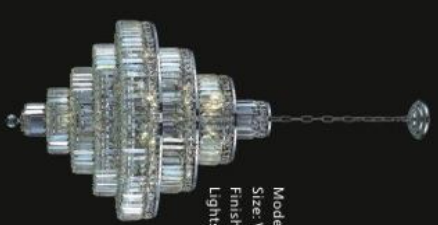

Model: 599191C
Size: W66cm x H89cm
Finish: Chrome
Lights: 18