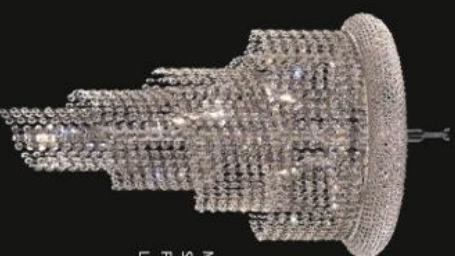

Model: 599112C
Size: W90cm x H166cm
Finish: Chrome
Lights: 34

Model: 599113C
Size: W55cm x H122cm
Finish: Chrome
Lights: 18

Model: 599113G
Size: W55cm x H122cm
Finish: Golden
Lights: 18

Model: 599112G
Size: W90cm x H166cm
Finish: Golden
Lights: 34