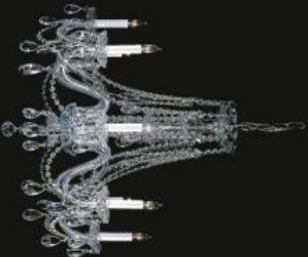

Model: 596022
Size: W94cm x H86cm
Finish: Chrome
Lights: 16