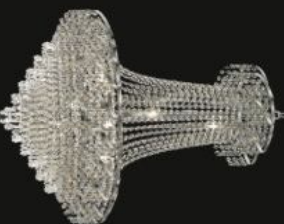

Model: 599153C
Size: W91cm x H107cm
Finish: Chrome
Lights: 18

Model: 599153G
Size: W91cm x H107cm
Finish: Golden
Lights: 18

Model: 599154C
Size: W76cm x H96cm
Finish: Chrome
Lights: 15

Model: 599154G
Size: W76cm x H96cm
Finish: Golden
Lights: 15