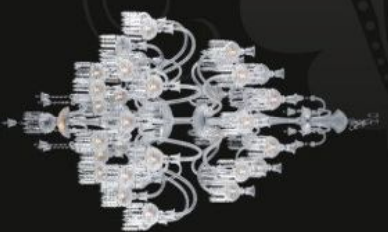

Model: 596060
Size: W137cm x H203cm
Finish: Chrome
Lights: 4+8+8+16+6