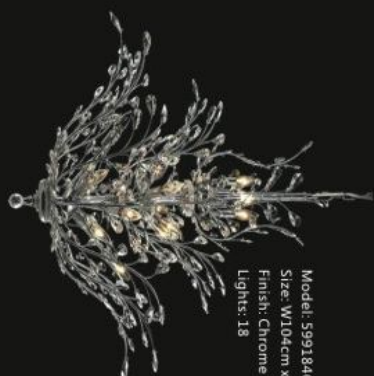

Model: 599184C
Size: W104cm x H86cm
Finish: Chrome
Lights: 18