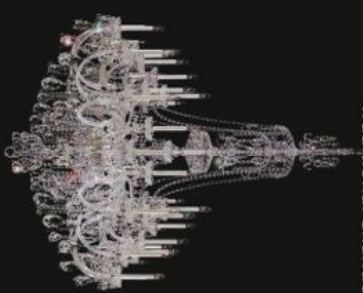

Model: 596036
Size: W120cm x H155cm
Finish: Chrome
Lights: 30

Model: 596037
Size: W90cm x H130cm
Finish: Golden
Lights: 18

Model: 596043
Size: W90cm x H180cm
Finish: Chrome
Lights: 24

Model: 596044
Size: W88cm x H115cm
Finish: Chrome
Lights: 18