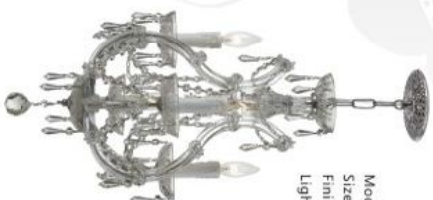

Model: 595011G
 Size: W74cm x H80cm
 Finish: Golden
 Lights: 8+4

Model: 595012AB
 Size: W58cm x H63cm
 Finish: Chrome
 Lights: 5

Model: 595012C
 Size: W58cm x H63cm
 Finish: Chrome
 Lights: 5

Model: 595012G
 Size: W58cm x H63cm
 Finish: Golden
 Lights: 5