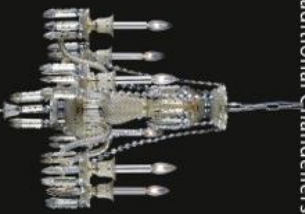

CHADNDELIERS SERIES
Traditional Chandeliers

CHANDDELIERS SERIES Traditional Chandeliers

Model: 596068
Size: W69cm x H66cm
Finish: Chrome
Lights: 6

Model: 596069
Size: W61cm x H66cm
Finish: Chrome
Lights: 6