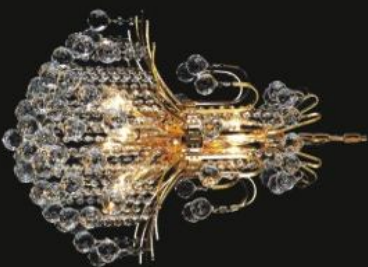

Model: 599165C
Size: W63cm x H79cm
Finish: Chrome
Lights: 12

Model: 599165G
Size: W63cm x H79cm
Finish: Golden
Lights: 12

Model: 599168C
Size: W40cm x H50cm
Finish: Chrome
Lights: 6

Model: 599166C
Size: W55cm x H66cm
Finish: Chrome
Lights: 11