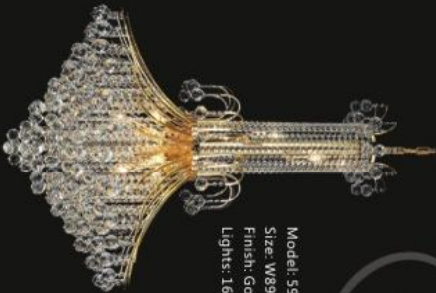

Model: 599163G
Size: W89cm x H122cm
Finish: Golden
Lights: 16