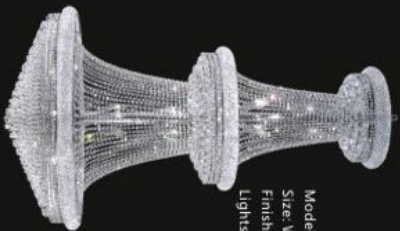

CHADNDELIERS SERIES
Crystal Chandeliers

Model: 599115C
Size: W107cm x H183cm
Finish: Chrome
Lights: 48