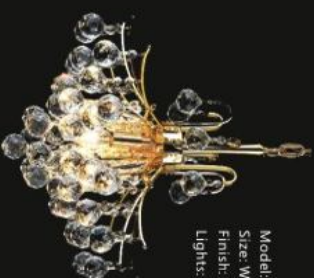

Model: 599168G
Size: W40cm x H50cm
Finish: Golden
Lights: 6