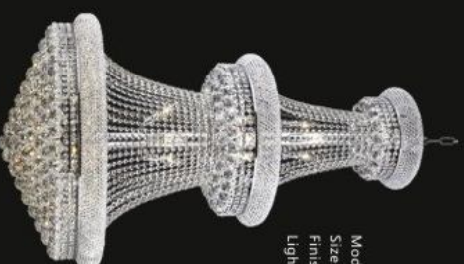

Model: 599106C
Size: W76cm x H127cm
Finish: Chrome
Lights: 32