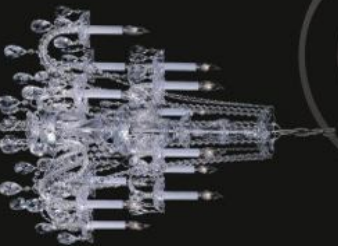

Model: 596017
Size: W66cm x H61cm
Finish: Golden
Lights: 12

Model: 596020
Size: W66cm x H81cm
Finish: Chrome
Lights: 12