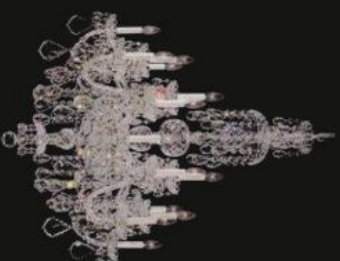

Model: 596044
Size: W88cm x H115cm
Finish: Chrome
Lights: 18