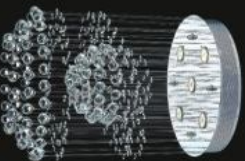

Model: 598038
Size: W45cm x H65cm
Finish: Chrome
Lights: 5