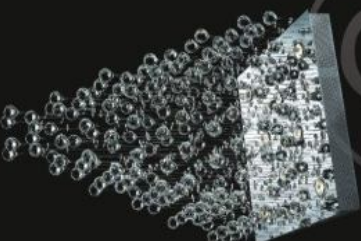

Model: 598016
Size: W60cm x H80cm
Finish: Chrome
Lights: 8