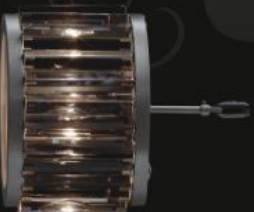

CHADNDELIERS SERIES Crystal Chandeliers

Model: 5990388B
Size: W31cm x H40cm
Finish: Black
Lights: 3(25W)