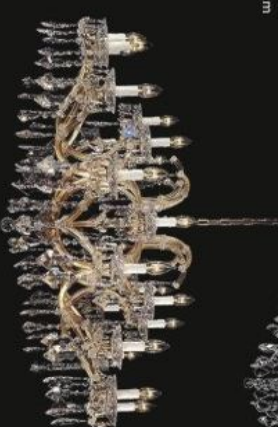

Model: 595041
Size: W130cm x H60cm
Finish: Golden
Lights: 24

CHADNDELIERS SERIES
Maria Theresa Chandeliers