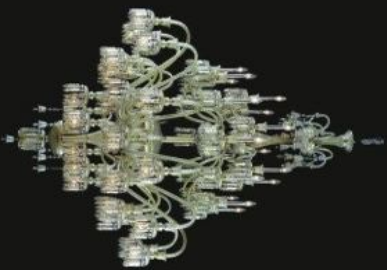

CHADNDELIERS SERIES
Traditional Chandeliers

Model: 596052
Size: W73cm x H63cm
Finish: Chrome
Lights: 8

Model: 596053
Size: W73cm x H73cm
Finish: Golden
Lights: 12

Model: 596054
Size: W192cm x H213cm
Finish: Chrome
Lights: 12+12+12+6+6