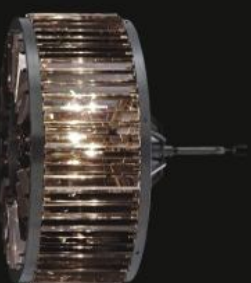

Model: 5990408B
Size: W71cm x H40cm
Finish: Black
Lights: 8 (25W)