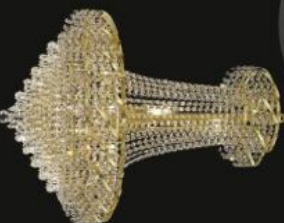

Model: 599155G
Size: W66cm x H81cm
Finish: Golden
Lights: 12