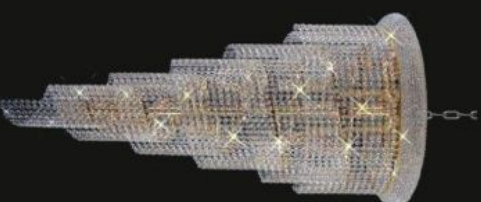

Model: 599113G
Size: W55cm x H122cm
Finish: Golden
Lights: 18