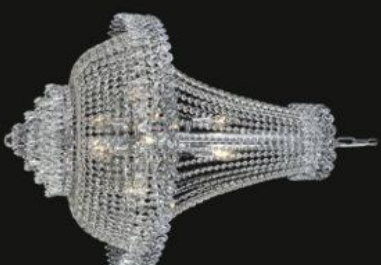

Model: 599141C
Size: W60cm x H81cm
Finish: Chrome
Lights: 12