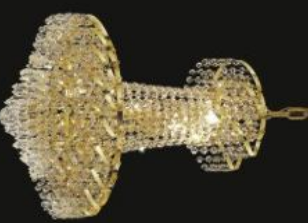

Model: 599157G
Size: W45cm x H55cm
Finish: Golden
Lights: 8