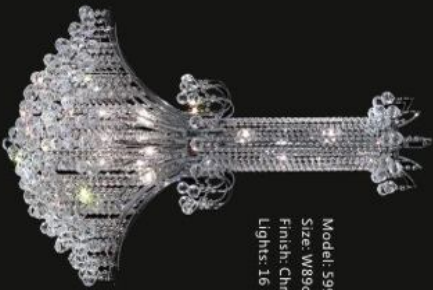

Model: 599163C
Size: W89cm x H122cm
Finish: Chrome
Lights: 16