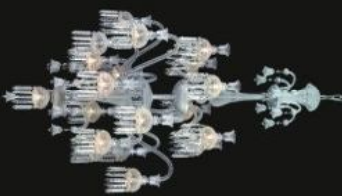

Model: 596062
Size: W99cm x H145cm
Finish: Chrome
Lights: 5+10+5+1