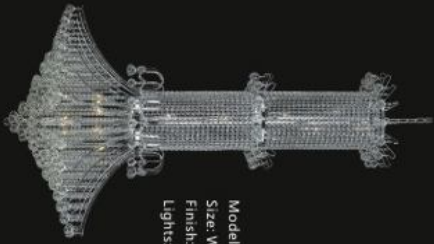

CHADNDELIERS SERIES
Crystal Chandeliers

Model: 599162C
Size: W112cm x H183cm
Finish: Chrome
Lights: 24