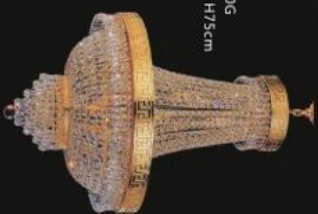

Model: 599180G
Size: W50cm x H75cm
Finish: Golden
Lights: 12