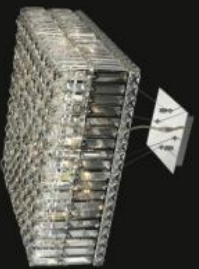

CHANDDELIERS SERIES Contemporary Crystal Chandeliers

Model: 598049
Size: W50cm x H20cm
Finish: Chrome
Lights: 10