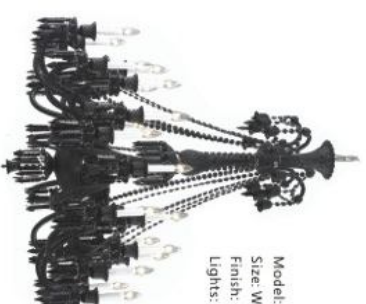

Model: 596079
Size: W112cm x H127cm
Finish: Chrome
Lights: 16+8