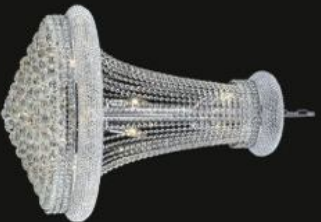

Model: 599108C
Size: W70cm x H90cm
Finish: Chrome
Lights: 14