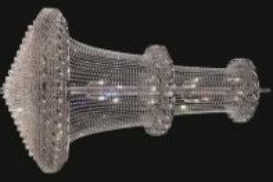

CHADNDELIERS SERIES
Crystal Chandeliers

Model: 599152C
Size: W107cm x H168cm
Finish: Chrome
Lights: 42