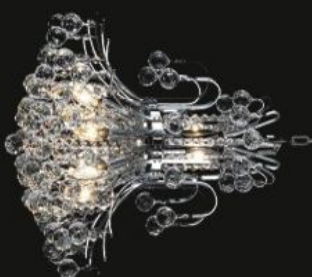

Model: 599167C
Size: W48cm x H58cm
Finish: Chrome
Lights: 8