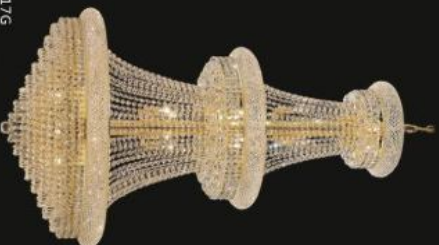

Model: 599117G
Size: W75cm x H127cm
Finish: Golden
Lights: 30