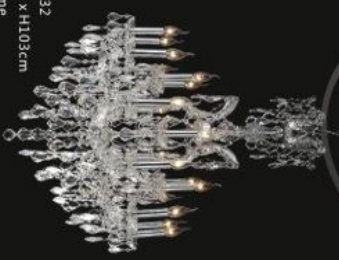

Model: 595032
Size: W90cm x H103cm
Finish: Chrome
Lights: 19