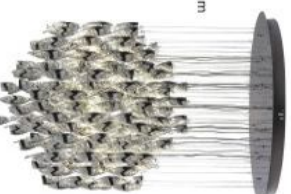

Model: 598062
Size: W60cm x H60cm
Finish: Chrome
Lights: 12

Model: 598063
Size: W50cm x H50cm
Finish: Chrome
Lights: 12

Model: 598067
Size: W60cm x H85cm
Finish: Chrome
Lights: 12