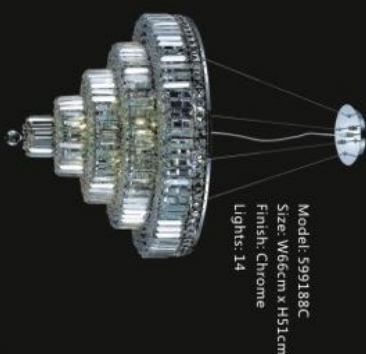

Model: 599188C
Size: W66cm x H51cm
Finish: Chrome
Lights: 14