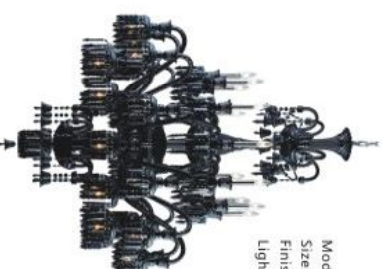

Model: 596076
Size: W122cm x H155cm
Finish: Chrome
Lights: 18+9+9