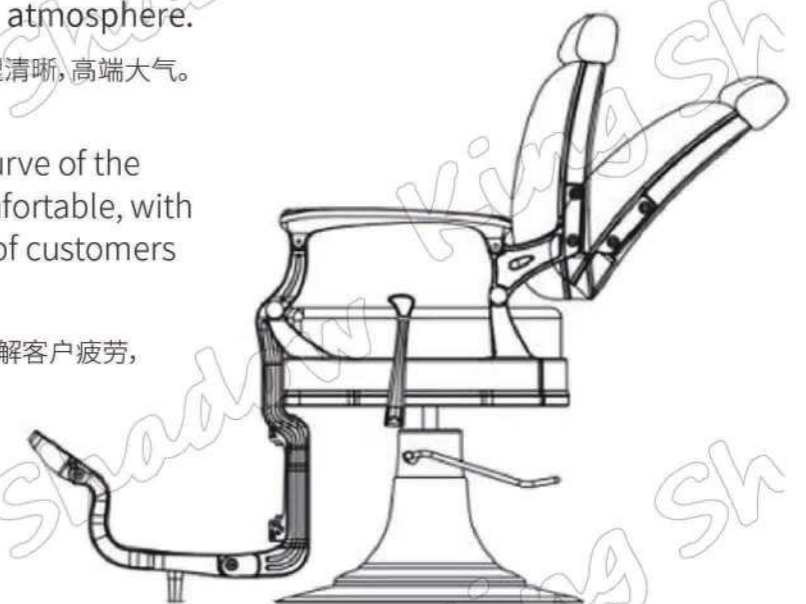

Free and changeable, can be put down, can be rotated, when it is placed at 160 degrees, you can lie and relieve the pressure. It is specially designed and customized for hairdressing.

自由多变, 可放倒, 可旋转, 放倒160°可躺, 缓解压力, 专为美发设计定制而生。

Hand-stitched with high-quality PU leather, the leather has clear wear-resistant texture and high-end atmosphere.

采用优质PU皮革手工缝制而成, 皮质耐磨纹理清晰, 高端大气。

The back of the chair fits the waist curve of the human body, making it soft and comfortable, with good elasticity, relieving the fatigue of customers and relaxing the body and mind.

靠背贴合人体腰部曲线, 柔软舒适, 弹性好, 缓解客户疲劳, 放松身心。