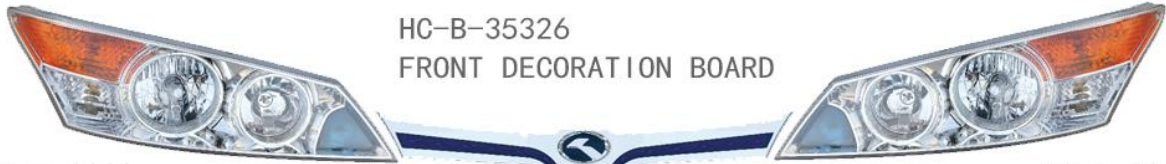

HC-B-1546
HEAD LAMP

HC-B-11284
BUS MIRROR

HC-B-4184
FRONT FOG LAMP

HC-B-14001
FLANK SIGN LAMP

HC-B-14025
SIDE LAMP

HC-B-2530
REAR LAMP

FOR KINGLONG 6800/6900 SERIES

HC-B-35326
FRONT DECORATION BOARD