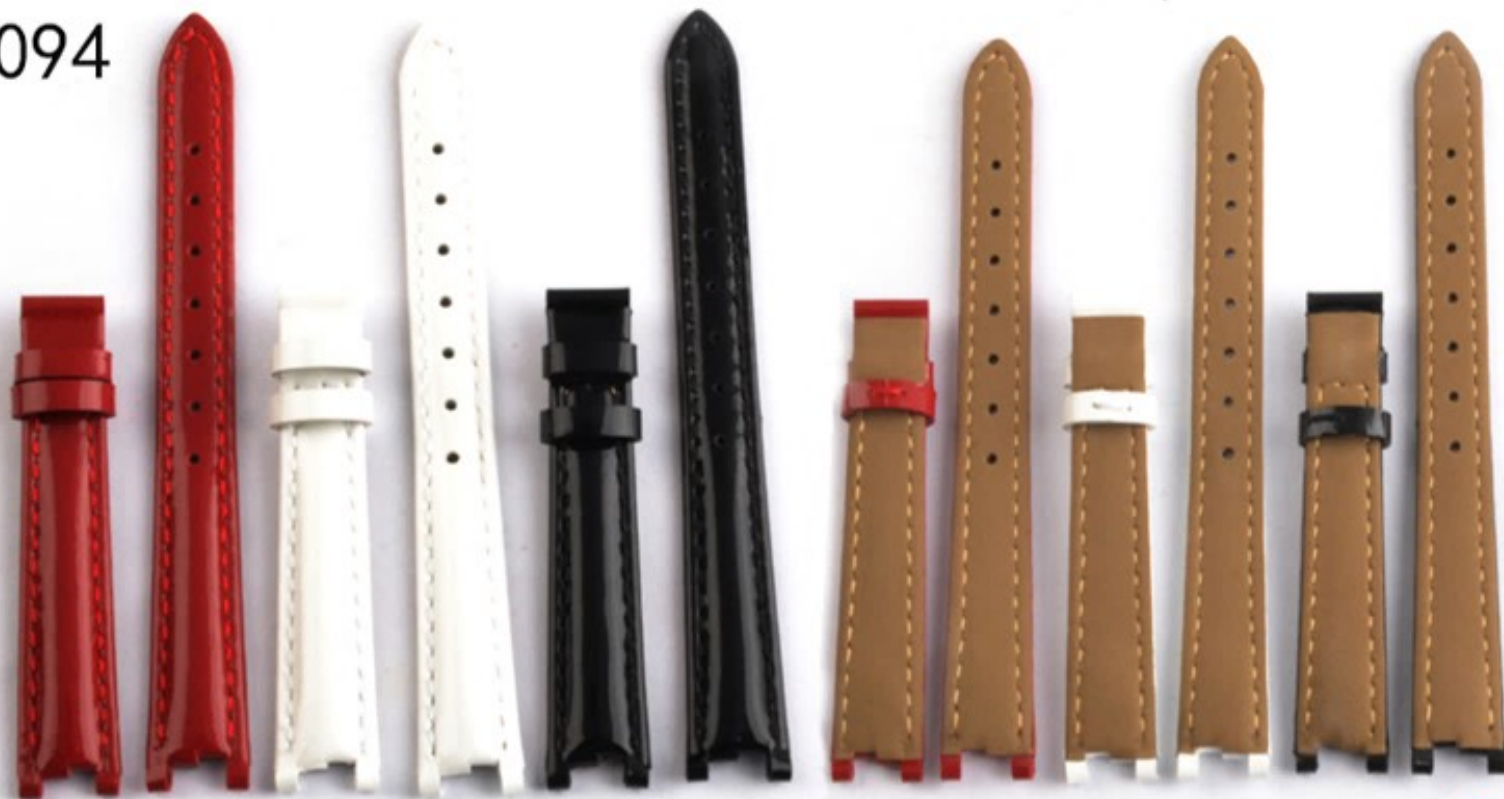

T094

Width: 12*6.6 mm

Length: 105*70mm

Color: black/White/Red

Thickness: About 2.0~3.5mm

Surface: Varnish calf leather

Reverse: PU Leather