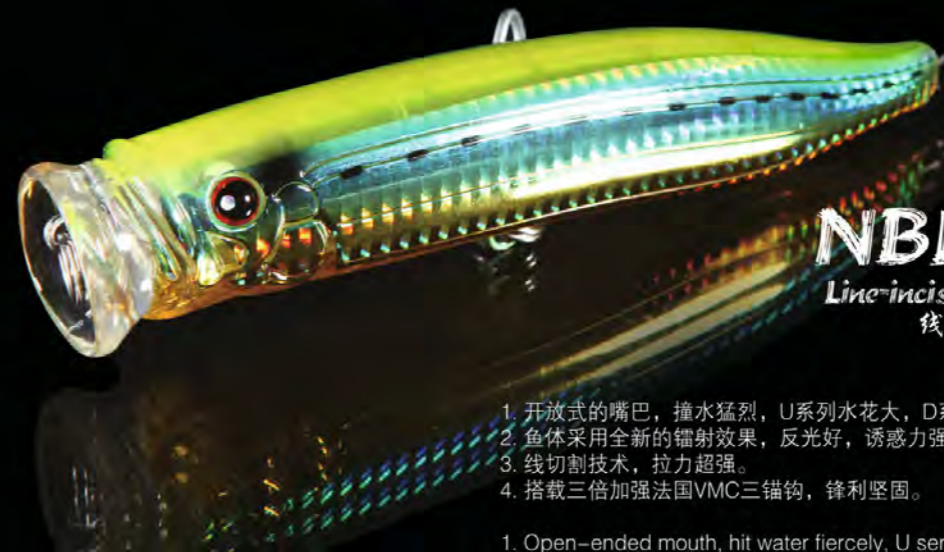

1. 本体坚固，表面的鱼鳞纹镭射效果能全角度反射外来光，诱惑力极强。
2. 独特设计的大号鱼唇会引发巨大的撞水声，配合活跃的饵体泳姿，激发目标鱼种攻击。
3. 搭载VMC三锚钩，锋利坚固。

1. Strong body, fish scale with laser effect can reflect outer light from all sides, owing wonderful temptation.
2. The unique design of large fish lips can cause a huge impact sound, with active swimming motion, arouse the target fish bite and attack desire.
3. Sharp and strong VMC treble hooks.

ITEM	LENGTH	WEIGHT	DEPTH
NBL 9185	80mm	11.5g	水面 Top Water

NBL 9246

Line-incision technology
线切割设计

1. 开放式的嘴巴，撞水猛烈。
2. 鱼体采用全新的镭射效果，反光好，诱惑力强。
3. 线切割技术，拉力超强。
4. 搭载加强VMC三锚钩，锋利坚固。

1. Open-ended mouth, hit water fiercely.
2. Laser effect body, reflects light from all sides, has strong temptation.
3. Strengthen split ring and line-incision technology makes the lure strong tension.
4. Equipped with strengthened sharp and strong VMC treble hooks.

ITEM	LENGTH	WEIGHT	DEPTH
NBL 9246	100mm	19.5g	水面 Top Water
NBL 9246	120mm	29g	水面 Top Water

NBL 9246

Line-incision technology
线切割设计

1. 开放式的嘴巴，撞水猛烈，U系列水花大，D系列水花平稳。
2. 鱼体采用全新的镭射效果，反光好，诱惑力强。
3. 线切割技术，拉力超强。
4. 搭载三倍加强法国VMC三锚钩，锋利坚固。

1. Open-ended mouth, hit water fiercely, U series generate big spray and D series is stable.
2. Laser effect body, reflects light from all sides, has strong temptation.
3. Strengthen split ring and line-incision technology makes the lure strong tension.
4. Equipped with 3X strengthen sharp and strong VMC treble hooks.