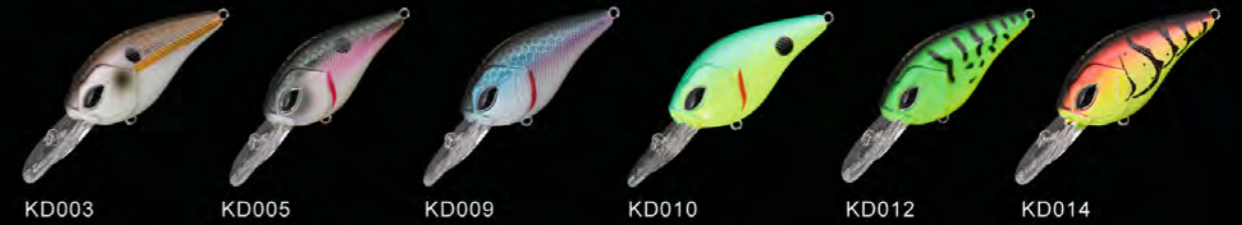

ITEM	LENGTH	WEIGHT	DEPTH
NBL 9482	80mm	30.5g	浮水 Floating 4-6m

KD003 KD005 KD009 KD010 KD012 KD014

NBL 9483

- 1.经典小胖子造型, 3D眼睛, 和其他小胖子相比具有下潜迅速特点。
- 2.广泛应用于各种淡水水域。
- 3.配备VMC三锚钩。

- 1.Class crank profile, 3D eyes, diving faster more effective compared with other crankbaits.
- 2.Widely used in freshwater fishing.
- 3.Armed with VMC treble hooks.

ITEM	LENGTH	WEIGHT	DEPTH
NBL 9483	70mm	21.5g	浮水 Floating 2-2.5m

NBL 9489

- 1.经典小胖子造型, 3D眼睛。
- 2.采用特级ABS材质打造, 坚固结实不漏水。
- 3.配备VMC三锚钩。

1. Mini crank profile, lifelike 3D eyes
2. Supper ABS material makes it strong and solid.
3. Sharp and strong VMC treble hooks.

ITEM	LENGTH	WEIGHT	DEPTH
NBL 9489	50mm	7g	浮水 Floating 1-2m

NBL 9488

- 1.经典小胖子造型, 3D眼睛。
- 2.采用特级ABS材质打造, 坚固结实不漏水。
- 3.配备VMC三锚钩。

1. Mini crank profile, lifelike 3D eyes
2. Supper ABS material makes it strong and solid.
3. Sharp and strong VMC treble hooks.