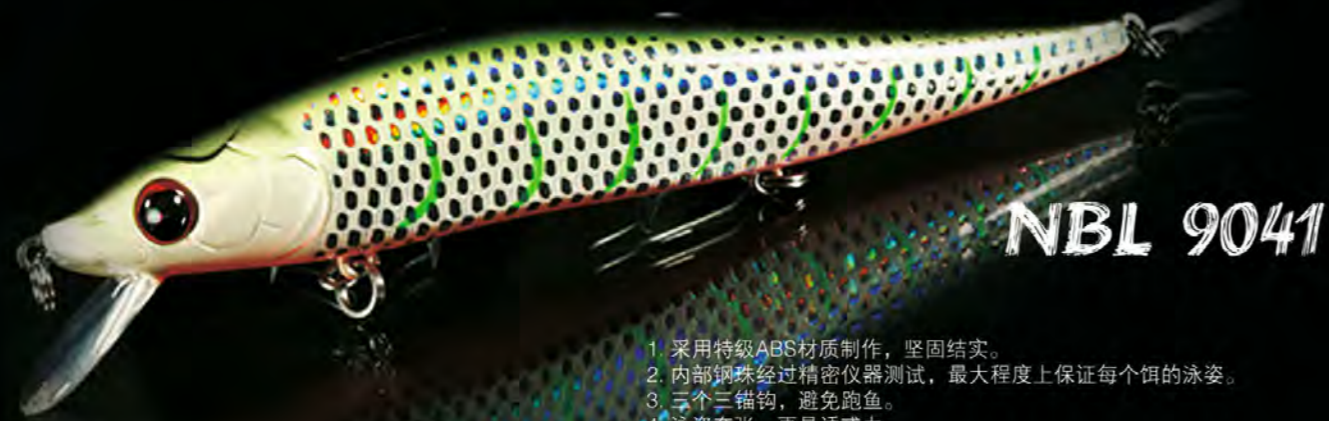

1. Tongue and body are integrated, inner weight shift steel ball avoid spinning in the water, achieve super far casting distance.
2. Scientific structure design supplies sufficient floatage, improves the stability in swimming, and shows the best status in water.
3. Attractive to the fish on the surface, reduce hanging bottom.
4. Armed with VMC treble hook.

NBL 9015

1. 特别的悬浮饵，可以潜水至深水层。
2. 鱼体内重心转移钢珠设计，抛投时重心转移到尾部，空中姿势稳定流畅，有效避免饵在空中打转，提升抛投距离。
3. 拖动时会发出诱鱼声响，强烈吸引鱼的注意。
4. 配备VMC三锚钩。

ITEM	LENGTH	WEIGHT	DEPTH
NBL 9015	80mm	9g	悬浮 Suspending 0-1m

1. Unique suspending lure, dive to deeper water.
2. Inner weight shift steel ball equipped, the weight shift to the tail in casting. The stable and smooth pose avoid spinning in the air and enhance casting distance.
3. Rattling while being dragged, attracting the fish's attention strongly.
4. Armed with VMC treble hook.

NBL 9041

1. 采用特级ABS材质制作，坚固结实。
2. 内部钢珠经过精密仪器测试，最大程度上保证每个饵的泳姿。
3. 泳姿夸张，更具诱惑力。
4. 配备VMC三锚钩。

ITEM	LENGTH	WEIGHT	DEPTH
NBL 9041	80mm	5.5g	浮水 Floating 0-1m
NBL 9041	100mm	11g	浮水 Floating 0-1.2m

1. Super level ABS material makes the lure sturdy and solid.
2. The internal ball is tested by precise instrument, ensures the lure's action.
3. Exaggerated action in water, more attractive to fish.
4. Armed with VMC treble hook.

NBL 9041

1. 采用特级ABS材质制作，坚固结实。
2. 内部钢珠经过精密仪器测试，最大程度保证每个饵的泳姿。
3. 三个三锚钩，避免跑鱼。
4. 泳姿夸张，更具诱惑力。
5. 配备VMC三锚钩。

1. Super level ABS material makes the lure sturdy and solid.
2. The internal ball is tested by precise instrument, ensures the lure action.
3. Armed with 3 pcs treble hooks, avoid fish's running away.
4. Exaggerated action in water, more attractive to fish.
5. Armed with VMC treble hook.