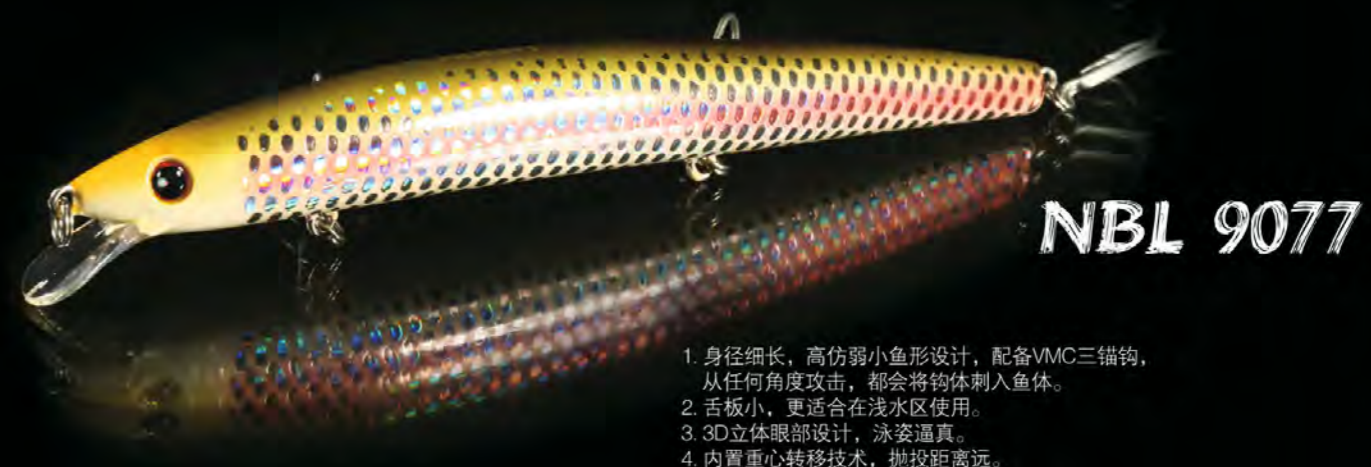

ITEM	LENGTH	WEIGHT	DEPTH
NBL 9055	45mm	4.8g	浮水 Floating 0-1.8m

NBL 9067

Thru-Wire Construction
钢丝连体设计

1. 沉水米诺，浅层到深水均适用。
2. 体内有重心转移钢珠，饵体中间有磁铁定位，提升抛投距离。
3. 钢丝连体设计，拉力超强。
4. 配备三倍加强VMC三锚钩。

1. Sinking minnow, can be used from shallow to deep water.
2. Weight shift steel ball in the body, magnet locator in the body, enhance casting distance.
3. Conjoined stainless steel wire design has super tension.
4. Armed with 3X strengthen VMC treble hook.

1. New style sinking minnow, diving to the depth that fisherman requested.
2. Unique back fin, more vivid shape.
3. Thru-Wire construction, resist outer strong tension.
4. Armed with VMC treble hook.

ITEM	LENGTH	WEIGHT	DEPTH
NBL 9060	90mm	42g	沉水 Sinking 0-1.8m