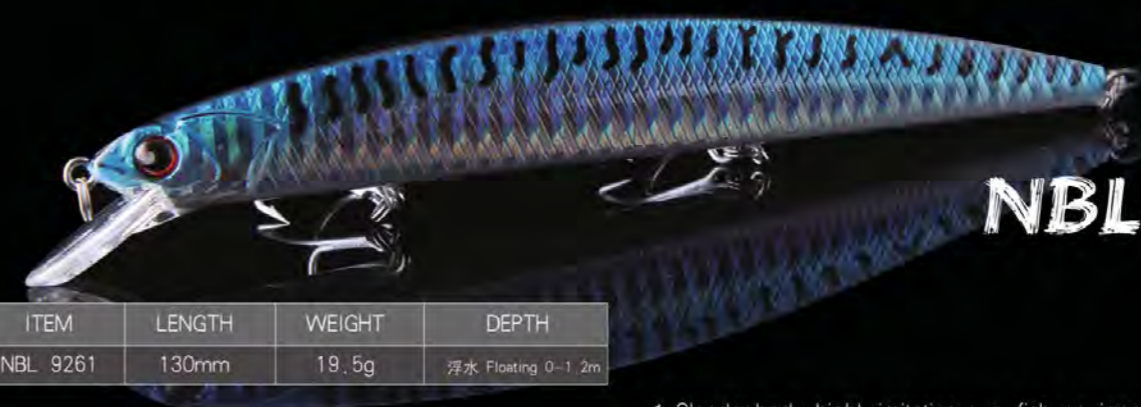

1. Exquisite appearance, 3 sizes, big tongue, body laser effect and 3D stereo eyes, making the lure vivid, like a real fish.
2. Made of super level ABS material, strong and solid, contribute to long life service.
3. The internal ball is tested by precise instrument, ensure the perfect swimming action, arouse big fish attention.
4. Sharp and strong VMC treble hooks.

NSL001 NSL002 NSL003 NSL004 NSL005 NSL006 NSL007 NSL008

NBL 9244

1. 外观做工精美, 大舌板, 鱼体内搭配各式雷射纸, 3D立体眼部设计, 将鱼饵展现的栩栩如生。
2. 采用特级ABS材质制作, 坚固结实。
3. 内部钢珠经过精密仪器测试, 最大程度上保证每个饵的泳姿。
4. 搭载VMC三锚钩, 锋利坚固。

1. Exquisite appearance, big tongue, inner laser paper and 3D stereo eyes, making the lure vivid, like a real fish.
2. Made of super level ABS material, strong and solid, contribute to long service life.
3. The internal ball is tested by precise instrument, ensure the perfect swimming action, arouse big fish attention.
4. Sharp and strong VMC treble hooks.

ITEM	LENGTH	WEIGHT	DEPTH
NBL 9244	90mm	13g	浮水 Floating 2-4m

NF001 NF002 NF003 NF005 NF006 NF007 NF008

NBL 9261

ITEM	LENGTH	WEIGHT	DEPTH
NBL 9261	130mm	19.5g	浮水 Floating 0-1.2m

1. 身径细长, 高仿弱小鱼形设计, 从任何角度攻击, 都会刺入鱼体。
2. 3D立体眼部设计, 泳姿逼真。
3. 鱼体内重心转移钢珠设计, 抛投时重心转移到尾部, 空中姿势稳定流畅, 有效避免路亚饵在空中打转, 提高抛投距离。
4. 鱼体内腔蜂窝式设计, 鱼身采用特级ABS材质制作, 坚固结实耐用。
5. 搭载VMC三锚钩, 锋利坚固。

1. Slender body, highly imitating puny fish, equipped with VMC treble hook, penetrate into fish body in any angles.
2. 3D stereo eyes design, vivid swimming action, attract big fish.
3. Weight shift steel ball in the body, shift to the tail at casting, enhance casting distance.
4. Inner body cavity cellular design, ABS material, strong and solid, contribute to long service life.
5. Sharp and strong VMC treble hooks.