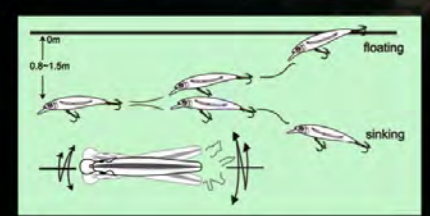

NBL 9006

1. 自主研发款式，泳姿完美。
2. 淡水海水通用。
3. 内镭射，持久反射光。
4. 配备VMC三锚钩。

ITEM	LENGTH	WEIGHT	DEPTH
NBL 9006	100mm	13.6g	浮水 Floating 0-1.2m
NBL 9006	120mm	22.0g	浮水 Floating 0-1.5m

1. Independently developed fishing lure, perfect behavior.
2. Universal lure, available both in saltwater and freshwater.
3. Inner laser effect, long lasting reflecting light.
4. Armed with VMC treble hook.

NBL 9029

1. 唇身一体，内部重心转移钢珠，有效避免在空中打转，使抛投距离更远。
2. 科学整体结构设计提供了足够的潜浮稳定性，提高饵在游动时的稳定度，让饵在水中展现最好的动态。
3. 对表层鱼种吸引力强，有效减少挂底。
4. 配备VMC三锚钩。

ITEM	LENGTH	WEIGHT	DEPTH
NBL 9029	120mm	16g	浮水 Floating 0-0.9m
NBL 9029	150mm	24g	浮水 Floating 0-1.2m

1. Tongue and body are integrated, inner weight shift steel ball avoid spinning in the water, achieve super far casting distance.
2. Scientific structure design supplies sufficient floatage, improves the stability in swimming, and shows the best status in water.
3. Attractive to the fish on the surface, reduce hanging bottom.
4. Armed with VMC treble hook.