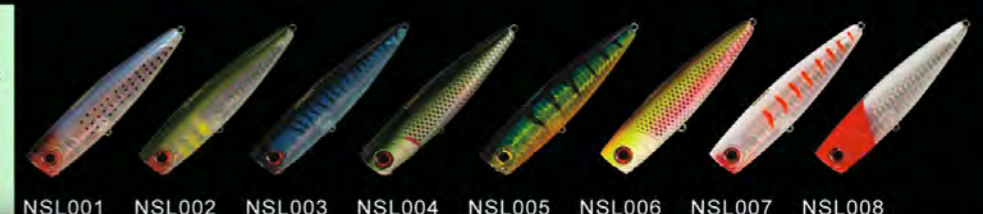

NBL 9100

1. 创新型设计，造型独特。
2. 抽动时撞水产生的水花大大刺激掠食鱼种的攻击。
3. 搭载VMC三锚钩。

ITEM	LENGTH	WEIGHT	DEPTH
NBL9100	100mm	17g	水面 Top Water

1. Innovative design and unique shape.
2. Vivid spray when twitching stimulate predatory fish attacking desire.
3. Armed with VMC treble hook.

NBL 9140

1. 与水面形成倾斜角，适用于上层鱼种。
2. 立体镭射技术，对大型攻击型鱼类产生不可抗拒的诱惑力。
3. 搭载VMC三锚钩。

ITEM	LENGTH	WEIGHT	DEPTH
NBL 9140	105mm	24g	水面 Top Water

1. Show slant angle with water surface, effective for surface fish.
2. Advanced stereo laser technology increase reflection effect, producing irresistible temptation for big game fish.
3. Armed with VMC treble hook.