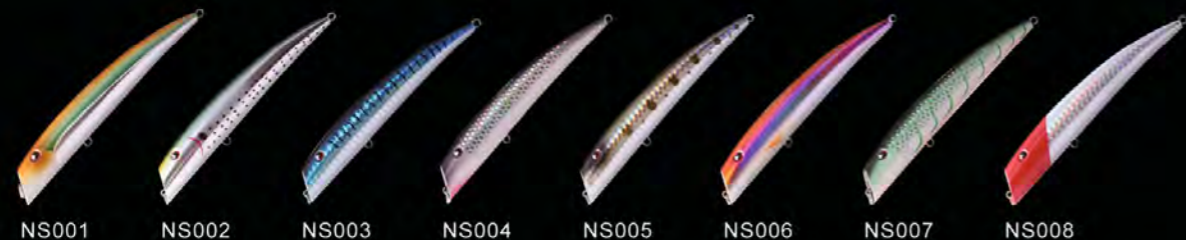

ITEM	LENGTH	WEIGHT	DEPTH
NBL 9128	50mm	3.9g	悬浮 Suspending 0-0.8m
NBL 9128	65mm	8.8g	悬浮 Suspending 0-1.2m

NBL 9142

1. 细长流线型设计，利于远投，与饵鱼极为相像。
2. 精确的舌板位置及大小的设计，确保最佳泳姿，诱惑力强。
3. 配备VMC三锚钩。

1. Vimeous streamline style, suitable for long casting, highly similar to real fish.
2. Accurate tongue position and size ensure the best swimming action, generating brilliant temptation.
3. Armed with VMC treble hook.

ITEM	LENGTH	WEIGHT	DEPTH
NBL 9142	150mm	23g	浮水 Floating 0-1.5m

NBL 9145

1. 造型经典，轮廓线条流畅，先进的辐射技术，使整个鱼体闪烁水晶般的光泽，诱鱼效果极佳。
2. 配备VMC三锚钩。

ITEM	LENGTH	WEIGHT	DEPTH
NBL 9145	78mm	12.5g	沉水 Sinking 0-1m

1. Delivers a deadly shad profile with the added attraction of a loud rattle that drives bass crazy.
2. Armed with VMC treble hook.

NBL 9166

1. 整体采用圆润流线型扁身设计，更具摇曳泳姿。
2. 表面的鱼鳞纹辐射，能全角度反射外来光，诱惑力强。
3. 特殊的设计适合精准抛投，可以准确到达目标区域。
4. 配备VMC三锚钩。

ITEM	LENGTH	WEIGHT	DEPTH
NBL 9166	60mm	6.5g	浮水 Floating 0-1.8m

1. Plump streamline plat body shows more vibrating action.
2. The fish holographic scale can reflect external light from all sides, temptation is strong.
3. Special design for precise casting, make it to drop anywhere you want.
4. Armed with VMC treble hook.

NBL 9153
Three-Wire Construction
钢丝连体设计

1. 采用特级ABS材质制作，坚固结实。
2. 内部重心转移钢珠，滑动轨道长，使抛投距离更远。
3. 配备VMC三锚钩。

ITEM	LENGTH	WEIGHT	DEPTH
NBL 9153	120mm	19g	浮水 Floating 0-1m

1. Made of high level ABS plastic, solid and strong.
2. The internal shift ball has a long slide gallery, enhance casting distance.
3. Armed with VMC treble hook.