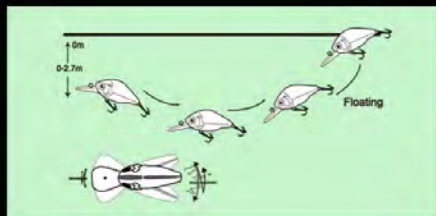

NF001 NF002 NF003 NF004 NF005 NF006 NF007 NF008