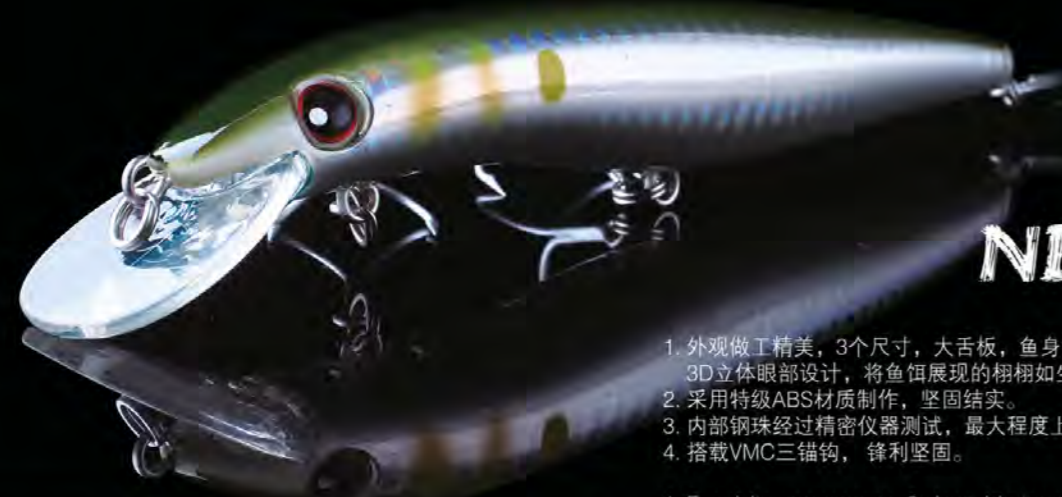

NBL 9242

1. 外观做工精美, 3个尺寸, 大舌板, 鱼身雷射效果, 3D立体眼部设计, 将鱼饵展现的栩栩如生。
2. 采用特级ABS材质制作, 坚固结实。
3. 内部钢珠经过精密仪器测试, 最大程度上保证每个饵的泳姿。
4. 搭载VMC三锚钩, 锋利坚固。

ITEM	LENGTH	WEIGHT	DEPTH
NBL 9242	85mm	7g	浮水 Floating 0.6-1.5m
NBL 9242	100mm	10.5g	浮水 Floating 0.8-1.8m
NBL 9242	125mm	19g	浮水 Floating 1.5-2.8m

1. Exquisite appearance, 3 sizes, big tongue, body laser effect and 3D stereo eyes, making the lure vivid, like a real fish.
2. Made of super level ABS material, strong and solid, contribute to long life service.
3. The internal ball is tested by precise instrument, ensure the perfect swimming action, arouse big fish attention.
4. Sharp and strong VMC treble hooks.