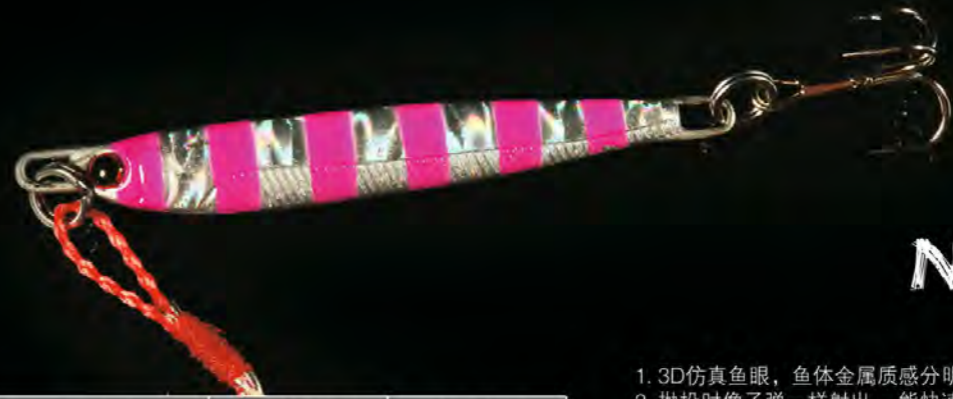

NBL 1001N

1. 3D仿真鱼眼，鱼体金属质感分明，颜色艳丽。
2. 抛投时像子弹一样射出，能快速检索鱼群。
3. 反光效果强烈，能加大路亚鱼种的攻击。
4. 淡水海水通用。

ITEM	LENGTH	WEIGHT
NBL 1001N	60mm	21g
NBL 1001N	65mm	28g
NBL 1001N	80mm	40g

1. 3D eyes, metal lure with good looking and attractive color.
2. The bait cast like shooting, very fast retrieve when in the water.
3. Strong reflect light effect, enhance fish attacking desire.
4. Catch a wide range of saltwater and freshwater fish, with a methodic jigging action or on a straight retrieve.