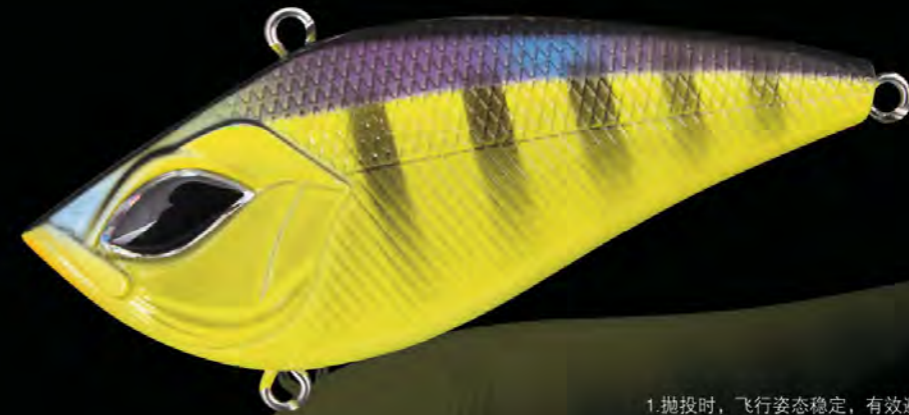

ITEM	LENGTH	WEIGHT	DEPTH
NBL 9445	70mm	21.5g	全泳层 Variable sinking

NBL 9449

1. 修长的鱼体与夸张的背鳍设计，利于远投和快速抽动，形体更逼真，泳姿更完美。
2. 3D鱼眼设计，镭射效果鱼纹，先进的发声设计，强烈吸引鱼的注意。
3. 采用特级ABS材质制作，坚固结实。
4. 搭载VMC三锚钩，锋利坚固。

1. Slim body and special back fin feature long distance casting, perfect action by fast retrieve.
2. 3D eyes, laser effect fish scale, sound generating mechanism, attract fish attention strongly.
3. Super level ABS material makes it strong and solid, contribute to long life service.
4. Sharp and strong VMC treble hooks.

ITEM	LENGTH	WEIGHT	DEPTH
NBL 9449	90mm	30g	全泳层 Variable sinking

NBL 9484

1. 抛投时，飞行姿态稳定，有效避免空中打转，提升了抛投距离。
2. 全泳层设计能够捕捉各个水层的目标鱼种。
3. 内置钢珠在拖动时发出响声，引起目标鱼种的注意。
4. 配备VMC三锚钩。

1. Stable and smooth pose avoid spinning in the air and enhance the casting distance.
2. Variable sinking action makes it possible to catch different target fish.
3. Inner steel ball rattles attract target fish attention when dragging.