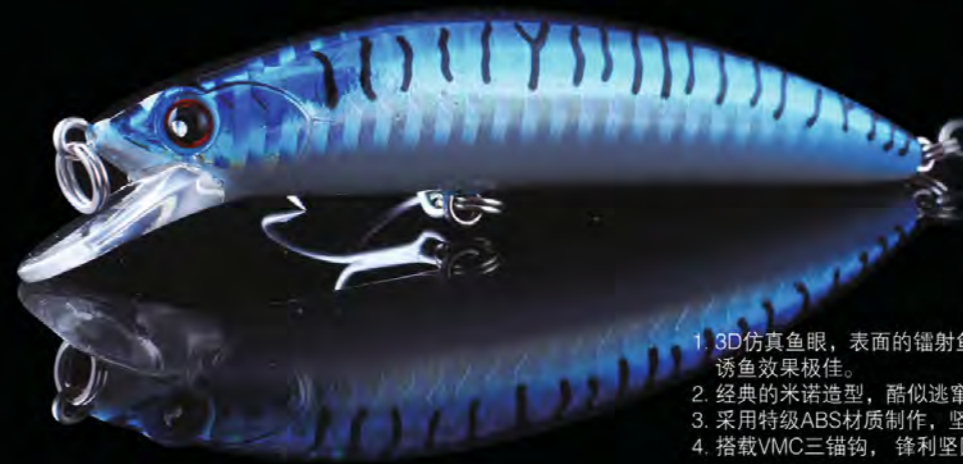

NBL 9447

1. 一款兼具米诺和铁板两者特点的路亚饵，3D立体眼部设计，独特背鳍造型，下沉速度快，泳姿风骚。
2. 采用特级ABS材质制作，坚固结实。
3. 搭载VMC三锚钩，锋利坚固。

1. The model holds the features of both minnow and jig, 3D stereo eyes, unique dorsal fin shape, fast sinking, makes swimming action vivid and lifelike.
2. Super level ABS material makes it strong and solid, contribute to long life service.
3. Sharp and strong VMC treble hooks.

ITEM	LENGTH	WEIGHT	DEPTH
NBL 9447	80mm	25g	沉水 Sinking 0.2-2.5m

NBL 9448

Thru-Wire Construction
钢丝连体设计

ITEM	LENGTH	WEIGHT	DEPTH
NBL 9448	110mm	36g	沉水 Sinking 0.2-3m

1. 3D仿真鱼眼，表面的镭射鱼鳞纹，能全角度反射外来光源，诱鱼效果极佳。
2. 一体式配重设计，使饵在操作过程中稳定性更佳。
3. 钢丝连体设计，拉力超强。
4. 采用特级ABS材质制作，坚固耐用。
5. 搭载VMC三锚钩，锋利坚固。

1. 3D eyes, laser fish scales on surface, reflects outer light from all sides, attracts more fish.
2. The one-piece counter weight makes the bait more stable during operation.
3. Stainless steel wire through body has super tension.
4. Super level ABS material makes it strong and solid, contribute to long life service.
5. Sharp and strong VMC treble hooks.

NBL 9450

1. 3D仿真鱼眼，表面的镭射鱼鳞纹，能全角度反射外来光源，诱鱼效果极佳。
2. 经典的米诺造型，酷似逃窜的饵鱼，吸引大鱼攻击。
3. 采用特级ABS材质制作，坚固结实耐用。
4. 搭载VMC三锚钩，锋利坚固。

1. 3D simulated eyes, laser fish scales on surface, reflecting outer light from all sides, attract more fish.
2. Classic minnow style, like a real escaping small fish, sinking and comes to a roll at rest to trigger the bait.
3. Super level ABS material makes it strong and solid, contribute to long life service.
4. Sharp and strong VMC treble hooks.

ITEM	LENGTH	WEIGHT	DEPTH
NBL 9450	90mm	29g	沉水 Sinking 0.2-2.5m