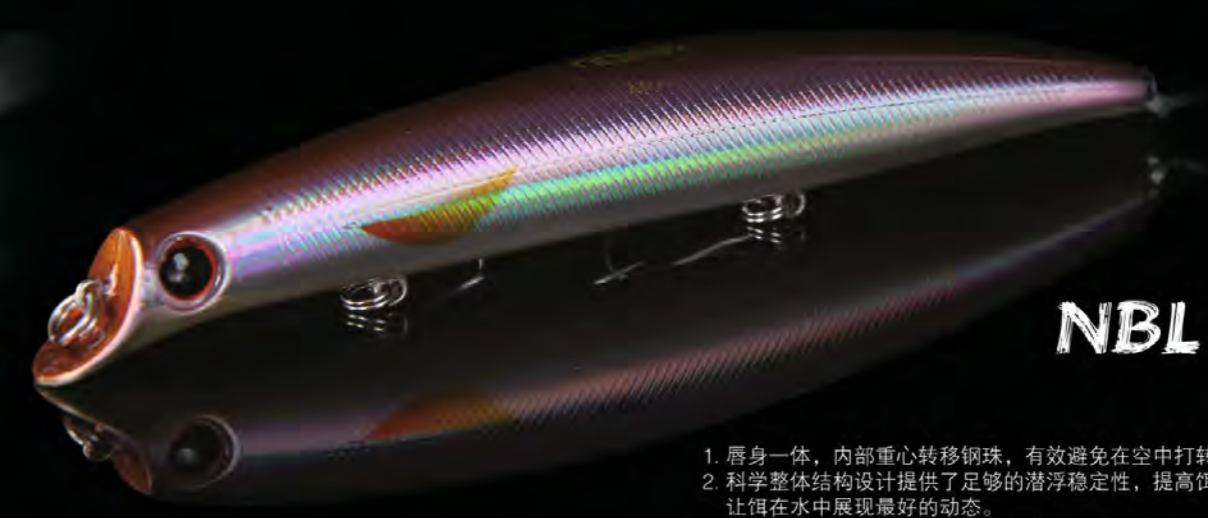

NBL 9006

1. 自主研发款式，泳姿完美。
2. 淡水海水通用。
3. 内镭射，持久反射光。
4. 配备VMC三锚钩。

ITEM	LENGTH	WEIGHT	DEPTH
NBL 9006	100mm	13.6g	浮水 Floating 0-1.2m
NBL 9006	120mm	22.0g	浮水 Floating 0-1.5m

1. Independently developed fishing lure, perfect behavior.
2. Universal lure, available both in saltwater and freshwater.
3. Inner laser effect, long lasting reflecting light.
4. Armed with VMC treble hook.

NBL 9029

1. 唇身一体，内部重心转移钢珠，有效避免在空中打转，使抛投距离更远。
2. 科学整体结构设计提供了足够的潜浮稳定性，提高饵在游动时的稳定度，让饵在水中展现最好的动态。
3. 对表层鱼种吸引力强，有效减少挂底。
4. 配备VMC三锚钩。

ITEM	LENGTH	WEIGHT	DEPTH
NBL 9029	120mm	16g	浮水 Floating 0-0.9m
NBL 9029	150mm	24g	浮水 Floating 0-1.2m

1. Tongue and body are integrated, inner weight shift steel ball avoid spinning in the water, achieve super far casting distance.
2. Scientific structure design supplies sufficient floatage, improves the stability in swimming, and shows the best status in water.
3. Attractive to the fish on the surface, reduce hanging bottom.
4. Armed with VMC treble hook.

NBL 9015

1. 特别的悬浮饵，可以潜水至深水层。
2. 鱼体内重心转移钢珠设计，抛投时重心转移到尾部，空中姿势稳定流畅，有效避免饵在空中打转，提升抛投距离。
3. 拖动时会发出诱鱼声响，强烈吸引鱼的注意。
4. 配备VMC三锚钩。

ITEM	LENGTH	WEIGHT	DEPTH
NBL 9015	80mm	9g	悬浮 Suspending 0-1m

1. Unique suspending lure, dive to deeper water.
2. Inner weight shift steel ball equipped, the weight shift to the tail in casting. The stable and smooth pose avoid spinning in the air and enhance casting distance.
3. Rattling while being dragged, attracting the fish's attention strongly.
4. Armed with VMC treble hook.