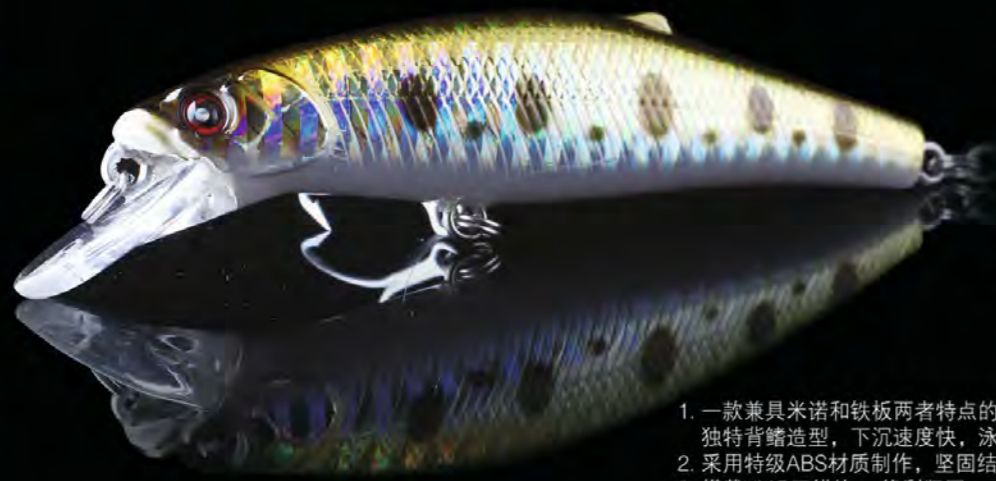

NBL 9447

1. 一款兼具米诺和铁板两者特点的路亚饵，3D立体眼部设计，独特背鳍造型，下沉速度快，泳姿风骚。
2. 采用特级ABS材质制作，坚固结实。
3. 搭载VMC三锚钩，锋利坚固。

1. The model holds the features of both minnow and jig, 3D stereo eyes, unique dorsal fin shape, fast sinking, makes swimming action vivid and lifelike.
2. Super level ABS material makes it strong and solid, contribute to long life service.
3. Sharp and strong VMC treble hooks.

ITEM	LENGTH	WEIGHT	DEPTH
NBL 9447	80mm	25g	沉水 Sinking 0.2-2.5m

NBL 9448

Thru-Wire Construction
钢丝连体设计

ITEM	LENGTH	WEIGHT	DEPTH
NBL 9448	110mm	36g	沉水 Sinking 0.2-3m

1. 3D仿真鱼眼，表面的镭射鱼鳞纹，能全角度反射外来光源，诱鱼效果极佳。
2. 一体式配重设计，使饵在操作过程中稳定性更佳。
3. 钢丝连体设计，拉力超强。
4. 采用特级ABS材质制作，坚固耐用。
5. 搭载VMC三锚钩，锋利坚固。

1. 3D eyes, laser fish scales on surface, reflects outer light from all sides, attracts more fish.
2. The one-piece counter weight makes the bait more stable during operation.
3. Stainless steel wire through body has super tension.
4. Super level ABS material makes it strong and solid, contribute to long life service.
5. Sharp and strong VMC treble hooks.

NBL 9450

1. 3D仿真鱼眼，表面的镭射鱼鳞纹，能全角度反射外来光源，诱鱼效果极佳。
2. 经典的米诺造型，酷似逃窜的饵鱼，吸引大鱼攻击。
3. 采用特级ABS材质制作，坚固结实耐用。
4. 搭载VMC三锚钩，锋利坚固。

1. 3D simulated eyes, laser fish scales on surface, reflecting outer light from all sides, attract more fish.
2. Classic minnow style, like a real escaping small fish, sinking and comes to a roll at rest to trigger the bait.
3. Super level ABS material makes it strong and solid, contribute to long life service.
4. Sharp and strong VMC treble hooks.

ITEM	LENGTH	WEIGHT	DEPTH
NBL 9450	90mm	29g	沉水 Sinking 0.2-2.5m