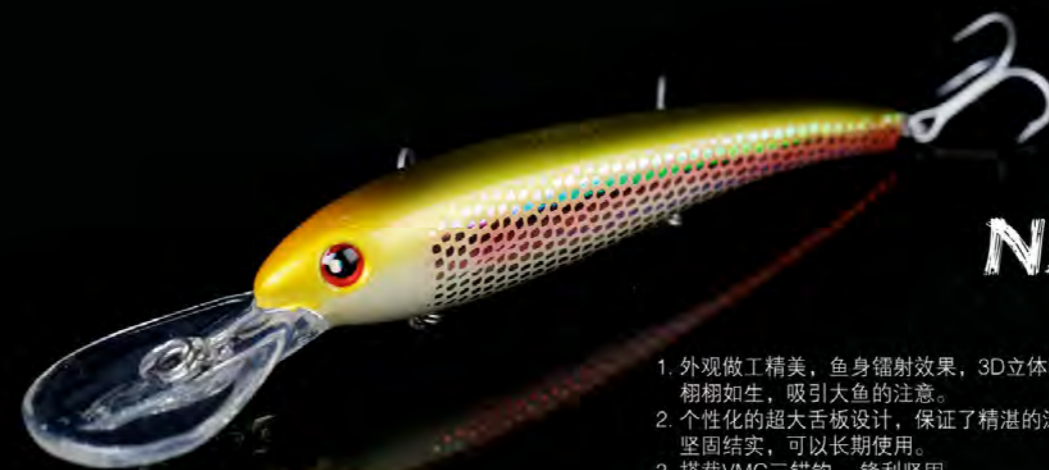

NBL 9239

1. 外观做工精美, 鱼身镭射效果, 3D立体眼部设计, 将鱼饵展现的栩栩如生, 吸引大鱼的注意。
2. 个性化的超大舌板设计, 保证了精湛的泳姿, 采用特级ABS材质制作, 坚固结实, 可以长期使用。
3. 搭载VMC三锚钩, 锋利坚固。

1. Exquisite appearance, body laser effect and 3D stereo eyes, making the lure vivid, arouse big fish attention.
2. Special super big tongue ensure the perfect swimming action, made of super level ABS material, strong and solid, contribute to long life service.
3. Sharp and strong VMC treble hooks.

ITEM	LENGTH	WEIGHT	DEPTH
NBL 9239	120mm	20.5g	浮水 Floating 3.6-4.5m