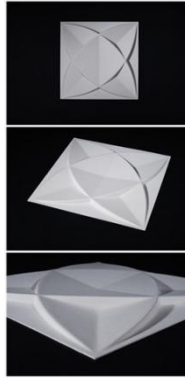

Tel/Whatsapp:+86-15601112817 Skype: charles-3dboard Email: jing@3dwalldeco.com

Thanks for your business!

CATALOGUE

Beijing Tonglanhai Technology Co., Ltd

www.3dwalldeco.com

Design Name: Cosmos

Size: 300mm*300mm