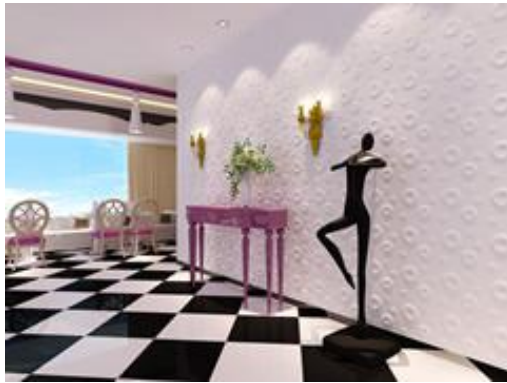

Design Name: Spring

Size: 300mm*300mm

1m² ≈ 11 pieces

Color: white, paintable

Net weight: 1.1 kg/m²

Package: 6 m²/carton