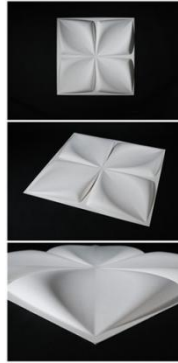

Design Name: Aryl

Size: 500mm*500mm

1m² = 4 pieces

Color: white, paintable

Net weight: 0.94 kg/m²

Package: 9 m²/carton