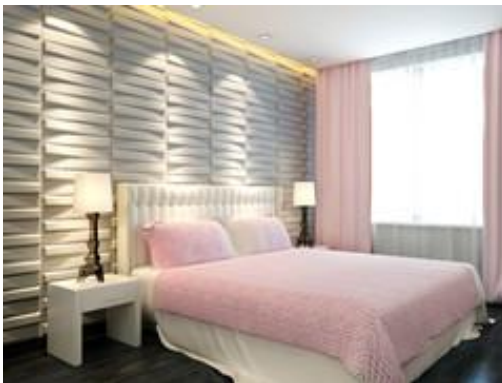

www.3dwalldeco.com

Design Name: Bladet

Size: 500mm*500mm

1m² = 4 pieces

Color: white, paintable

Net weight: 1.1 kg/m²

Package: 6 m²/carton

Design Name: Bladet-R