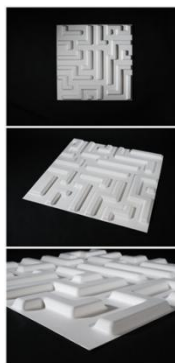

Net weight: 0.94 kg/m²

Package: 6 m²/carton

Design Name: Lake

Size: 500mm*500mm

1m² = 4 pieces

Color: white, paintable

Net weight: 0.94 kg/m²

Package: 6 m²/carton

Design Name: Maze

Size: 500mm*500mm

1m² = 4 pieces

Color: white, paintable

Net weight: 0.94 kg/m²

Package: 6 m²/carton

If you have any questions, pls contact with Fiona!

Tel/Whatsapp:+86-15601112817 Skype: charles-3dboard Email: jing@3dwalldeco.com