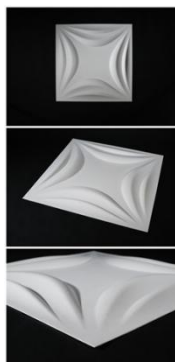

Design Name: Lily

Size: 500mm*500mm

1m² = 4 pieces

Color: white, paintable

Net weight: 1.1 kg/m²

Package: 9 m²/carton

If you have any questions, pls contact with Fiona!

Tel/Whatsapp:+86-15601112817 Skype: charles-3dboard Email: jing@3dwalldeco.com

Thanks for your business!