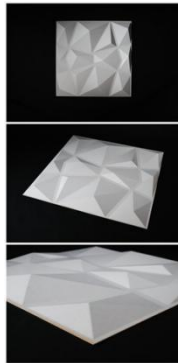

Design Name: Diamond

Size: 500mm*500mm

1m² = 4 pieces

Color: white, paintable

Net weight: 0.94 kg/m²

Package: 9 m²/carton