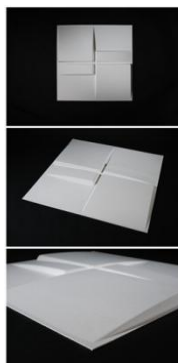

Design Name: Echo

Size: 500mm*500mm

1m² = 4 pieces

Color: white, paintable

Net weight: 0.94 kg/m²

Package: 6 m²/carton

If you have any questions, pls contact with Fiona!

Tel/Whatsapp:+86-15601112817 Skype: charles-3dboard Email: jing@3dwalldeco.com