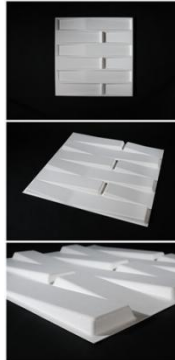

Design Name: Feelings

Size: 500mm*500mm

1m² = 4 pieces

Color: white, paintable

Net weight: 0.94 kg/m²

Package: 6 m²/carton