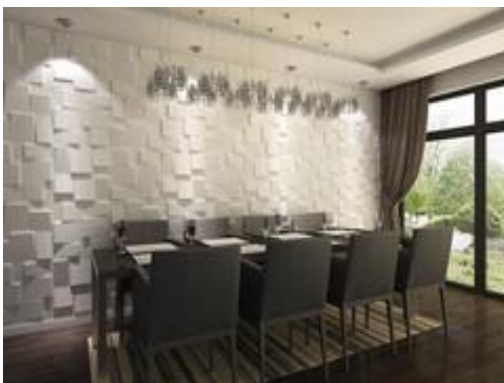

Design Name: Rubik

Size: 500mm*500mm

1m² = 4 pieces

Color: white, paintable

Net weight: 1.1 kg/m²

Package: 6 m²/carton

If you have any questions, pls contact with Fiona!

Tel/Whatsapp:+86-15601112817 Skype: charles-3dboard Email: jing@3dwalldeco.com

Thanks for your business!