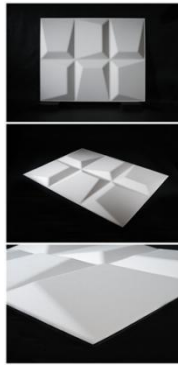

Design Name: Mosaics

Size: 625mm*800mm

1m² = 2 pieces

Color: white, paintable

Net weight: 1.1kg/m²

Package: 20m²/carton