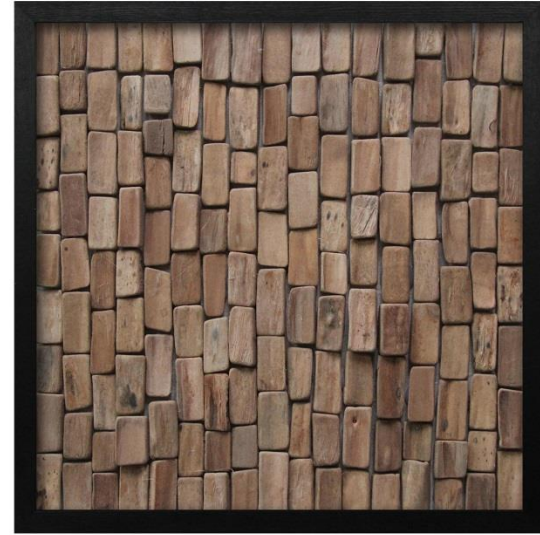

Material:
Wood stick inner art,MDF frame,with glass

Size: 60X60X5CM, 23.62”X23.62”X1.97”

3Pcs/CTN, 0.118CBM, 4.164CU’FT

660Pcs/20GP, 1422Pcs/40GP, 1677Pcs/40HQ

Item No.:170176

A

B

Material: