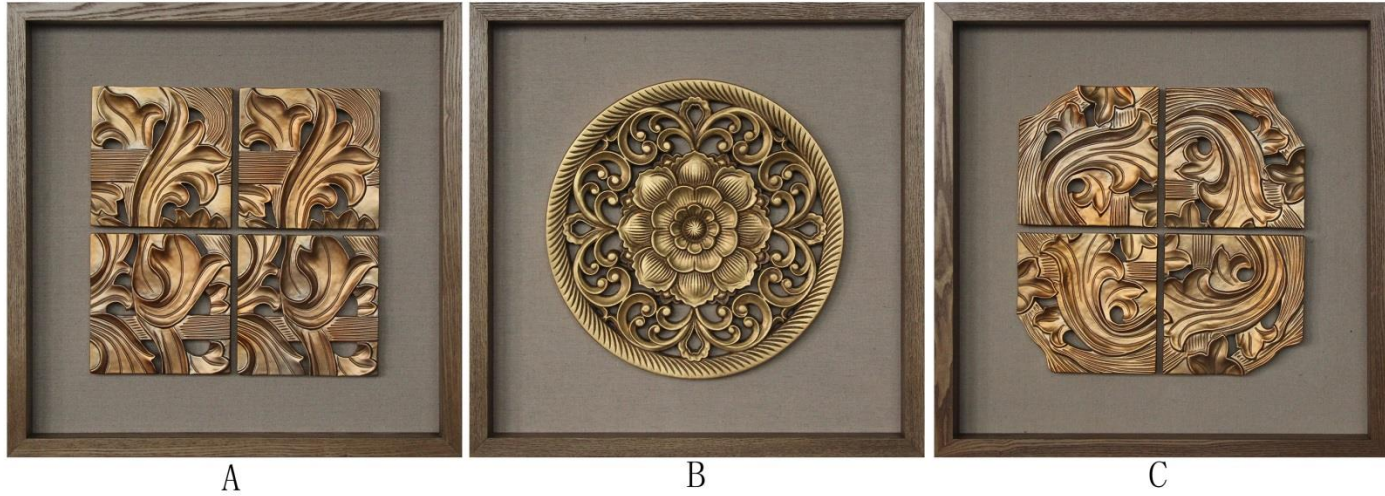

Item No.:170028

Material:

Resin inner art,MDF frame,with glass

Size: 60X60X5CM, 23.62"X23.62"X1.97"

3Pcs/CTN, 0.118CBM, 4.164CU'FT

660Pcs/20GP, 1422Pcs/40GP, 1677Pcs/40HQ