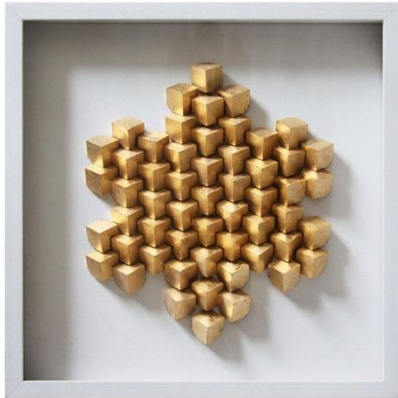

Item No.:180279

A