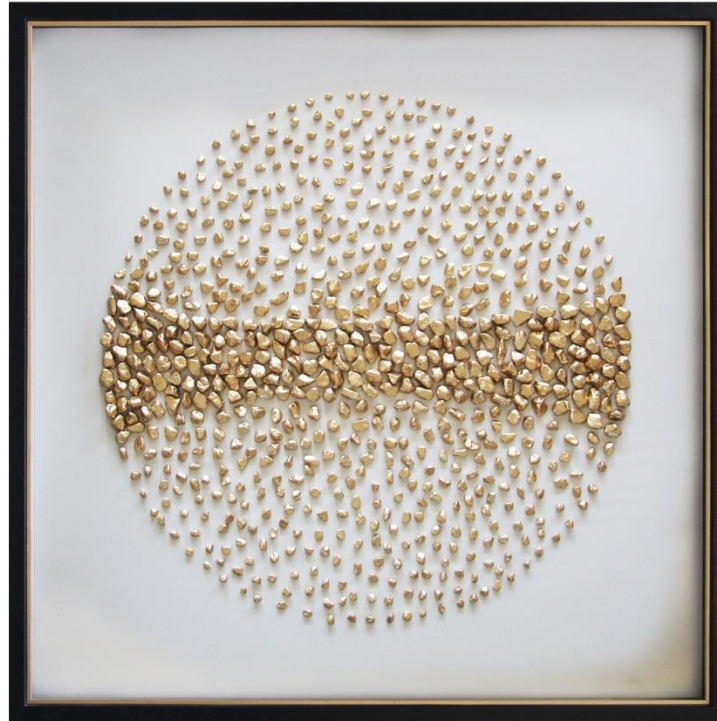

Item No.:180350

Material:
Natural stone inner art,PS frame,with glass

Size: 80X80X5CM, 31.50"X31.50"X1.97"

2Pcs/CTN, 0.147CBM, 5.196CU'FT

176Pcs/20GP, 380Pcs/40GP, 448Pcs/40HQ