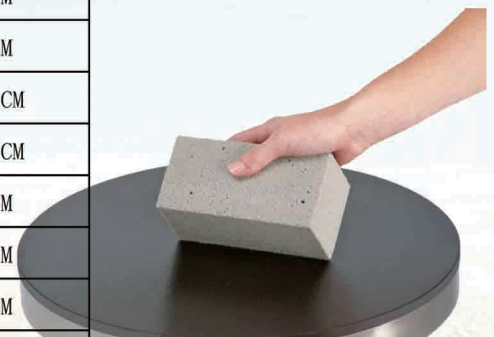

Model	Size	Packing	Carton Dimension
PST-901	20X10X9CM	30PCS/CTN	53X29X43CM
PST-902	15X7.5X7.5CM	48PCS/CTN	48X32X33CM
PST-903	10X6X5CM	120PCS/CTN	53X23.5X44CM
PST-904	10X7X4CM	120PCS/CTN	53X23.5X36CM
PST-905	10X6X3.5CM	160PCS/CTN	43X33X32CM
PST-906	15X4X4CM	100PCS/CTN	43X33X23CM
PST-907	12X2.5X3.5CM	240PCS/CTN	38X31X34CM
PST-908	12X5X2CM	240PCS/CTN	39X23X47CM
PST-909	9X4X1.7CM	320CTN/CTN	39X23X33CM