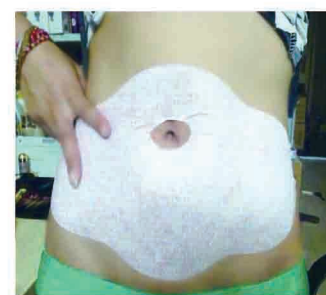

Detox Foot Patch

Packing: 2pcs/bag, 5bags/box, 110boxes/ctn (6x8cm)

The Foot Patch is made of natural ingredients. It can assist your body in the removal of heavy metals, metabolic wastes, toxins, microscopic parasites, mucous, chemicals, cellulite and other harmful substances. It also can help relax muscles&tendons, eliminate moisture, replenish vital essence, strengthen the kidney, promote sleeping and relieve fatigue.

Lose weight slim patch

Magnet Herbal Navel Slim Patch

Guarana Slim Patch

Slim Patch has been proven to be a highly effective way to lose weight. It works with endocrine system in the body and boosts metabolic rate, improves blood circulation and burns Fat, CARBS and sugars. The natural herbal ingredient included in the patch helps to improve bowel function for better digestion and relief constipation and remove the toxins retained in the body