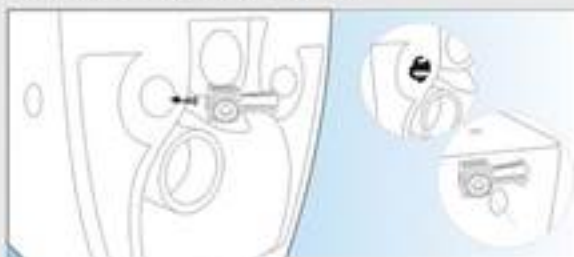

Cabinet basin

Pedestal basin

Wall-hung toilet

Toilet series

Public products

配件安装指南
FIXING INSTALLATION MANUAL

▶ 1. 5件配件: 图示A、B、C、D、E。
Five accessories: Part A, B, C, D, E;

▶ 2. 如图所示, 将B旋入螺丝杆上。
Fix the Part B into the screw as the above picture;