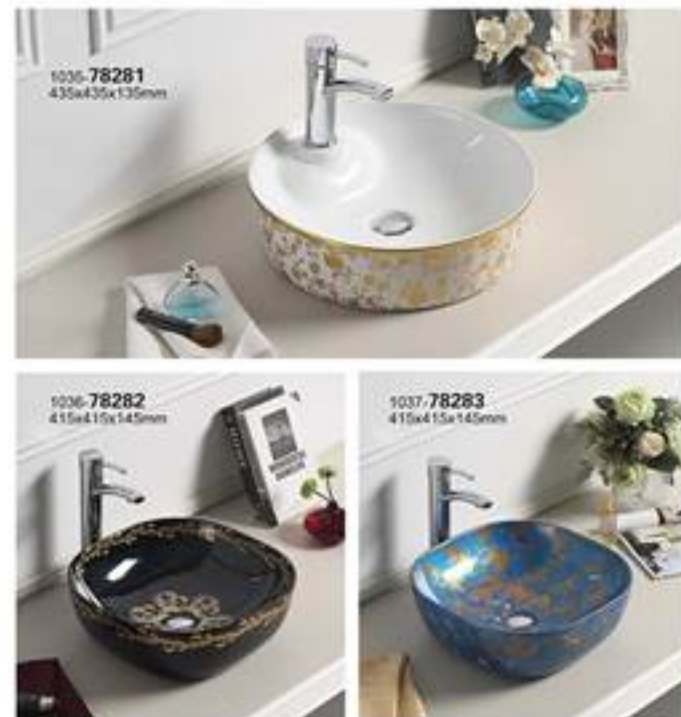

Art basin series
Cabinet basin
Pedestal basin
Wall-hung toilet
Toilet series
Public products