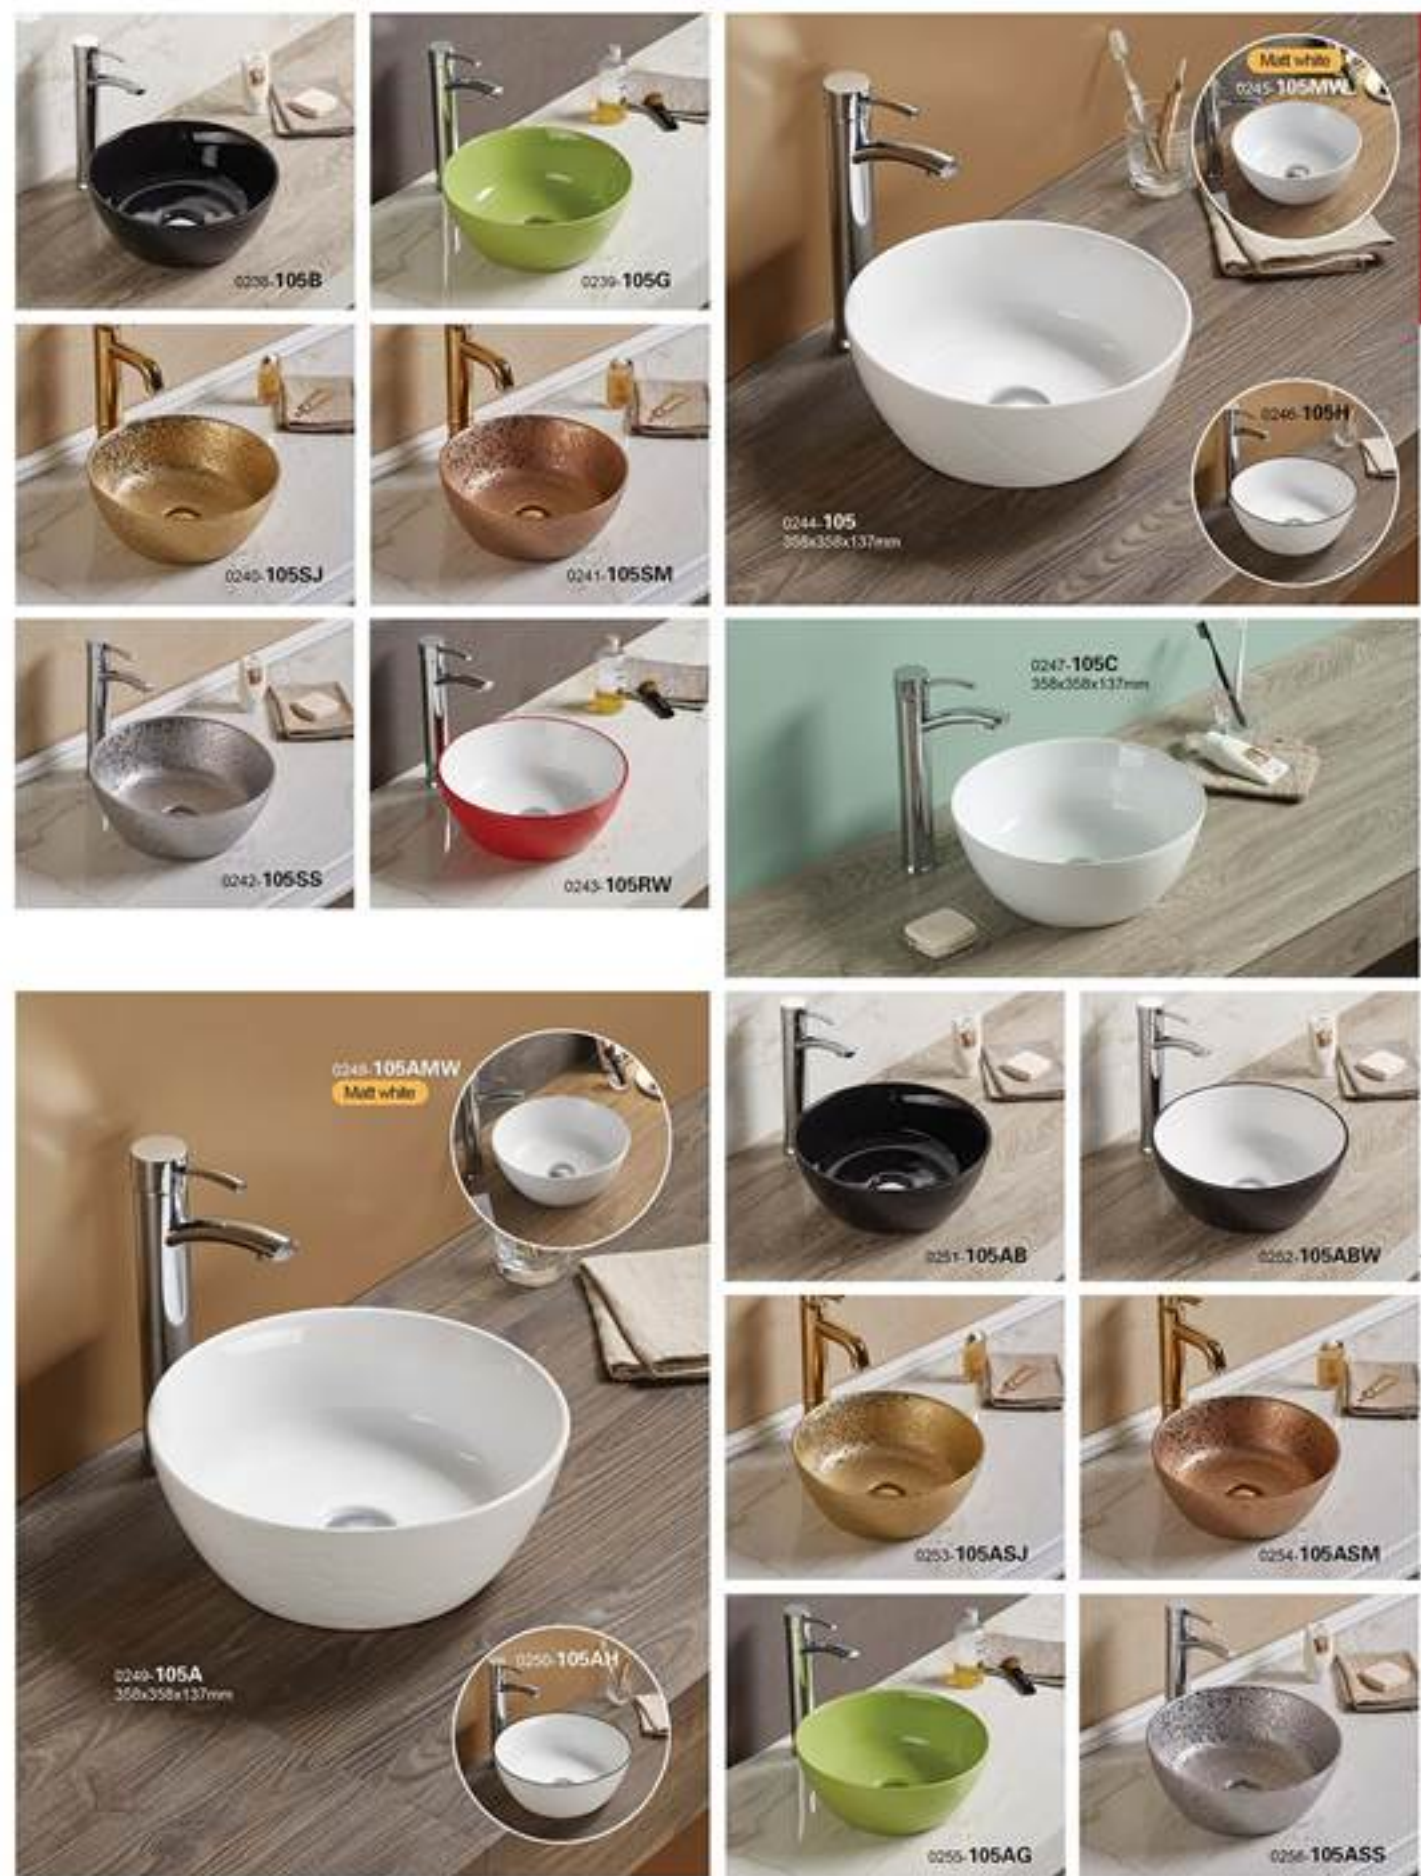

One kind of shape unique, character top-ranking table pot absolutely can show master taste.

Art basin series

Cabinet basin

Podestal basin

Wall-hung toilet

Toilet series

Public products

Art basin series

Cabinet basin

Pedestal basin

These are
pieces that furnish a home and those that define it.

The most original of all washbasins is the bowl. What served once in the bathroom as a portable water container, sets today elegant accents. The washbasin bowl embodies a timeless chapter of bathroom culture.

Wall-hung toilet

Toilet series

Public products

Art basin series

Cabinet basin

Pedestal basin

Wall-hung toilet

Toilet series