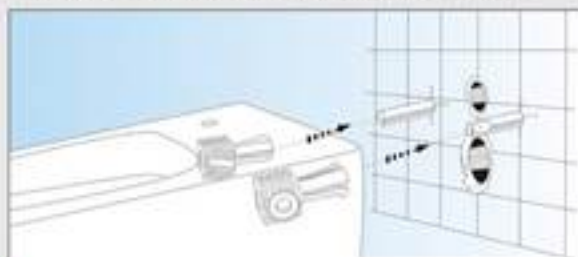

▶ 3. 将C套入挂便器的安装孔上。
Put Part C into the installing hole on the pan;

▶ 4. 将B套入C中。
Insert the Part C into Part B;

▶ 5. 把D旋入C的螺丝孔上, 用A来使其固定在安装孔上!
Fix Part D into the hole on Part C by tool Part A;

▶ 6. 将E嵌入侧孔, 使其美观。
Cover Part E on the hole of the pan