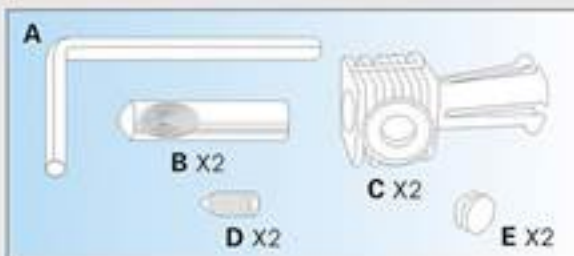

Cabinet basin

Pedestal basin

Wall-hung toilet

Toilet series

Public products

配件安装指南
FIXING INSTALLATION MANUAL

▶ 1. 5件配件: 图示A、B、C、D、E。
Five accessories: Part A, B, C, D, E;

▶ 2. 如图所示, 将B旋入螺丝杆上。
Fix the Part B into the screw as the above picture;