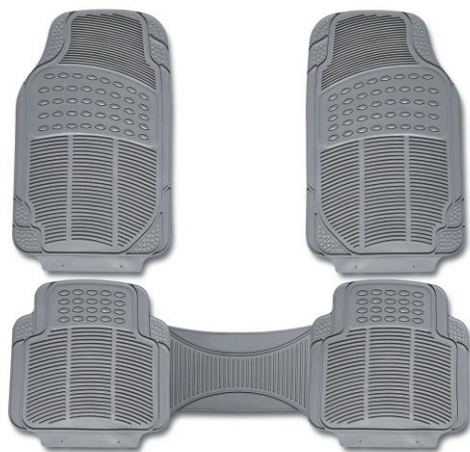

ITEM NO.: TS1210P-3
Sold in 3 pieces set
Front: 71×44.5cm
Rear: 43×132cm
Color: