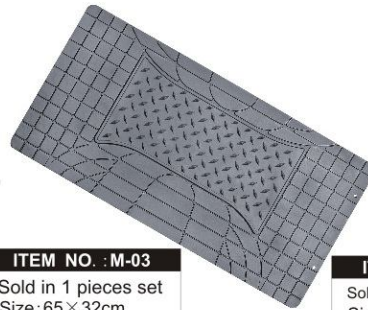

ITEM NO. : M-04
Sold in 1 pieces set
Size: 65×32cm
Color:

ITEM NO. : M-03
Sold in 1 pieces set
Size: 65×32cm
Color: