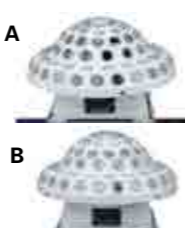

JS-K028A/B

LED 大宇宙 / 激光魔球
LED big universe/laser magic ball
电压:AC90-240V 50-60Hz
LED:5颗 3W LED灯珠 (红绿蓝白粉黄)
功率:20W 模式:声控,自走,DMX512
适用场所:家用,KTV包房,酒吧,小型汇演等

Voltage: AC90-240 ~ v 50-60 hz
LED:5 3W LED light beads (red, green, blue, white powder yellow)
Power :20W mode: voice control, self-walk,DMX512.
Applicable place: household,KTV private room, bar, small confluence, etc.