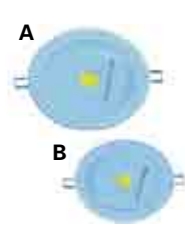

JS-K037A/B

LED 200/300W 吸顶频闪灯
LED 200/300w suction flash lamp
电源:AC90-240V,50/60Hz
功率:20W/30W
光源:1颗 LED *20W/30W
发光颜色: 红, 绿, 蓝, 白, 黄, 全彩色
外壳颜色: 白

Power supply: AC90-240 ~ v, 50/60 hz
Power: 20 w / 30 w
Light source :1 LED *20W/30W.
Luminous colors: red, green, blue, white, yellow, full color.
Shell color: white