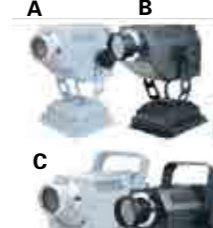

JS-K044A/B/C/D

50/30w LED 高清遥控旋转广告投影灯
50/30w LED high definition remote control revolving advertising projector lamp
电压: AC110-220V 50/60Hz
功率: 50W
光源: LED
旋转: 图案原地 360 度旋转

Voltage: ac110-220v 50/60hz.
Power: 50 w
LED light source:
Rotation: the pattern is rotated 360 degrees in place.