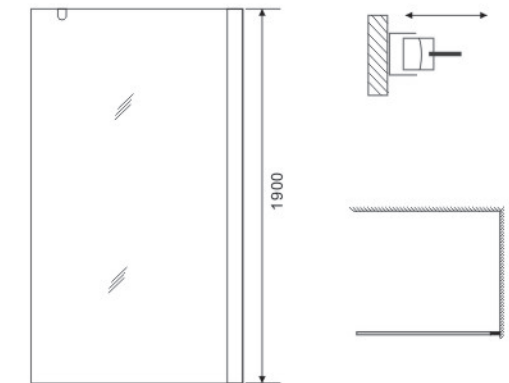

Model:E804-1

Size:
800x800x1800mm
900x900x1800mm
1000x1000x1800mm

Glass: Tempered glass, Strip
Profile: Aluminum, Chrome
Doors: 2 doors, Sliding
Shape: Square

Model:E801-1

Size:
800x800x1800mm
900x800x1800mm
1000x1000x1800mm

Glass: Tempered glass, Grey
Profile: Aluminum, Chrome
Doors: 2 doors, Sliding
Shape: Corner

Model:D801

Size:
 1000x1850mm
 1200x1850mm
 1400x1850mm

Glass: Tempered glass, Transparent
Profile: Aluminum, Chrome
Doors: 1 door, Sliding
Shape: Shower doors

Model:D803

Size:
 750x1900mm
 800x1900mm
 900x1900mm

Glass: Tempered glass, Transparent
Profile: Aluminum, Chrome
Doors: Walk-in

Model:D802

Size:
 1400x1850mm 1700x1850mm
 1500x1850mm 1800x1850mm
 1600x1850mm 1900x1850mm

Glass: Tempered glass, Transparent
Profile: Aluminum, Chrome
Doors: 2doors, Sliding
Shape: Shower doors

Model:D804

Size:
 750x1900mm
 800x1900mm
 900x1900mm

Glass: Tempered glass, Transparent
Profile: Hinge, Stainless, Chrome
Doors: Walk-in