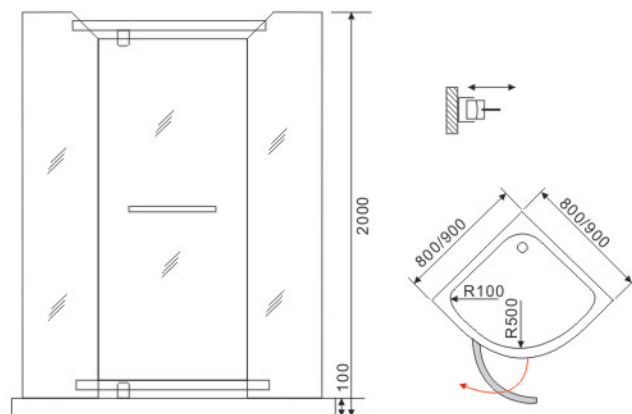

Model:E811

Size:
1000x800x2050mm
1200x800x2050mm
Glass: Tempered glass, Transparent
Profile: Aluminum, Stain
Doors: 1 door, opening
Tray: ABS mixed with acrylic, white
Shape: Rectangle
CBM: 0.2 0.23
HC: 340 295

Model:E822

Size:
900x900x2000mm
Glass: Tempered glass, Transparent
Profile: Aluminum, Chrome
Doors: 1 door, Opening
Tray: ABS mixed with acrylic, white
Shape: Square
CBM: 0.19
HC: 357

Model:E823

Size:
800x800x2050mm
900x900x2050mm
Glass: Tempered glass, Transparent
Profile: Aluminum, Chrome
Doors: 2 doors, Opening
Tray: ABS mixed with acrylic, white
Shape: Corner
CBM: 0.19
HC: 357

Model:E821

Size:
800x800x2000mm
900x900x2000mm

Glass: Tempered glass, Transparent
Profile: Aluminum, Chrome
Doors: 1 door, Opening
Tray: ABS mixed with acrylic, white
Shape: Corner
CBM: 0.2 0.23
HC: 340 295

Model:E824

Size:
800x800x1950mm
900x900x1950mm

Glass: Tempered glass, Transparent
Profile: Aluminum, White
Doors: 1 door, Sliding
Tray: ABS mixed with acrylic, white
Shape: Corner
CBM: 0.155 0.175 0.195
HC: 438 380 350