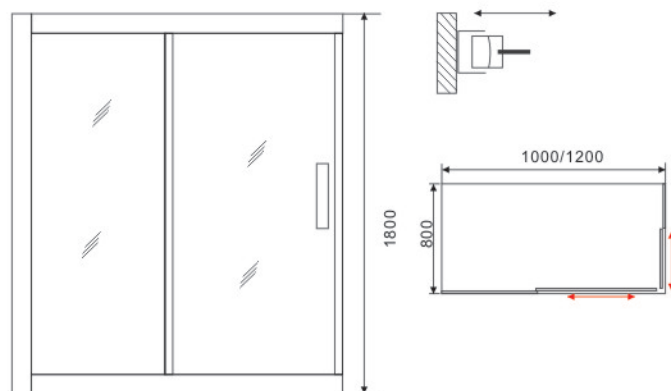

Model:E820

Size:
800x800x1850mm
900x900x1850mm
1000x800x1850mm

Glass: Tempered glass, Transparent
Profile: Aluminum, Chrome
Doors: 2 doors, Opening