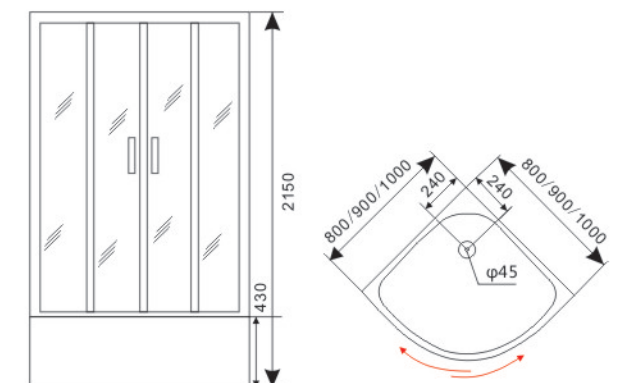

**SHOWER
CABIN**

**SHOWER
ENCLOSURE**

**SHOWER
PANEL**

**MASSAGE
BATHTUB**

Emax Shower

Model:E801

Size:
800x800x1950mm
900x900x1950mm
1000x1000x1950mm

Glass: Tempered glass,matt
Profile: Aluminum, Stain
Doors: 2 doors, Sliding
Tray: ABS mixed with acrylic, white
CBM: 0.155 0.175 0.195
HC: 438 380 350

Model:S805

Size:
800x800x2150mm
900x900x2150mm
1000x1000x2150mm

Glass: Tempered glass, Transparent&Painting
Profile: Aluminum, White painting
Doors: 2 doors, Sliding
Tray: ABS mixed with acrylic, white
Function: Hand shower, top shower, towel shelf
Without electronic

Model:S802

Size:
800x800x2050mm
900x900x2050mm
1000x1000x2050mm

Glass: Tempered glass, Grey&Painting
Profile: Aluminum, Stain
Doors: 2 doors, Sliding
Tray: ABS mixed with acrylic, white
Function: Hand shower, towel shelf
Without electronic, Without top

Model:S804

Size:
800x800x2050mm
900x900x2050mm
1000x1000x2050mm

Glass: Tempered glass, Grey&Painting
Profile: Aluminum, Stain
Doors: 2 doors, Sliding
Tray: ABS mixed with acrylic, white
Function: Hand shower, towel shelf
Without electronic, Without top