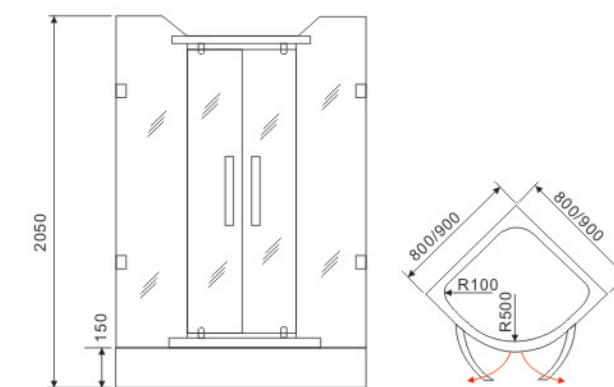

Size:
900x900x2050mm
1000x1000x2050mm

Glass: Tempered glass, Transparent
Profile: Aluminum, Stain
Doors: 1 door, Opening
Tray: ABS mixed with acrylic, white
Shape: Diamond
CBM: 0.19 0.21
HC: 355 320

Model:E810

Model:E811

Size:
1000x800x2050mm
1200x800x2050mm
Glass: Tempered glass, Transparent
Profile: Aluminum, Stain
Doors: 1 door, opening
Tray: ABS mixed with acrylic, white
Shape: Rectangle
CBM: 0.2 0.23
HC: 340 295

Model:E822

Size:
900x900x2000mm
Glass: Tempered glass, Transparent
Profile: Aluminum, Chrome
Doors: 1 door, Opening
Tray: ABS mixed with acrylic, white
Shape: Square
CBM: 0.19
HC: 357

Model:E823

Size:
800x800x2050mm
900x900x2050mm
Glass: Tempered glass, Transparent
Profile: Aluminum, Chrome
Doors: 2 doors, Opening
Tray: ABS mixed with acrylic, white
Shape: Corner
CBM: 0.19
HC: 357

Model:E821

Size:
800x800x2000mm
900x900x2000mm

Glass: Tempered glass, Transparent
Profile: Aluminum, Chrome
Doors: 1 door, Opening
Tray: ABS mixed with acrylic, white
Shape: Corner
CBM: 0.2 0.23
HC: 340 295