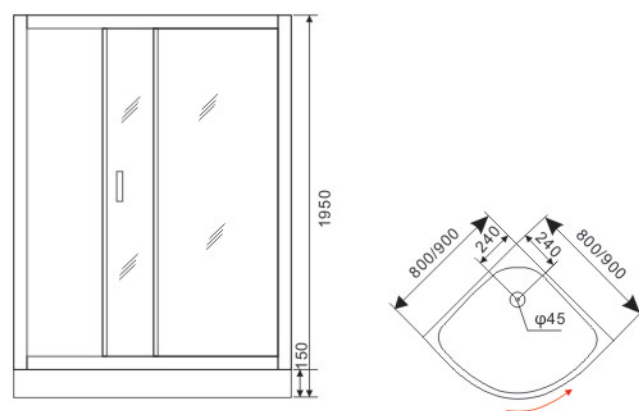

Model:E822

Size:
900x900x2000mm
Glass: Tempered glass, Transparent
Profile: Aluminum, Chrome
Doors: 1 door, Opening
Tray: ABS mixed with acrylic, white
Shape: Square
CBM: 0.19
HC: 357

Model:E823

Size:
800x800x2050mm
900x900x2050mm
Glass: Tempered glass, Transparent
Profile: Aluminum, Chrome
Doors: 2 doors, Opening
Tray: ABS mixed with acrylic, white
Shape: Corner
CBM: 0.19
HC: 357

Model:E821

Size:
800x800x2000mm
900x900x2000mm

Glass: Tempered glass, Transparent
Profile: Aluminum, Chrome
Doors: 1 door, Opening
Tray: ABS mixed with acrylic, white
Shape: Corner
CBM: 0.2 0.23
HC: 340 295

Model:E824

Size:
800x800x1950mm
900x900x1950mm

Glass: Tempered glass, Transparent
Profile: Aluminum, White
Doors: 1 door, Sliding
Tray: ABS mixed with acrylic, white
Shape: Corner
CBM: 0.155 0.175 0.195
HC: 438 380 350

Model:E816

Size:
800x800x1900mm
900x900x1900mm
1000x1000x1900mm

Glass: Tempered glass, Transparent
Profile: Aluminum, Chrome
Doors: 2 doors, Opening
Shape: Square

Model:E818

Size:
800x800x1900mm
900x900x1900mm