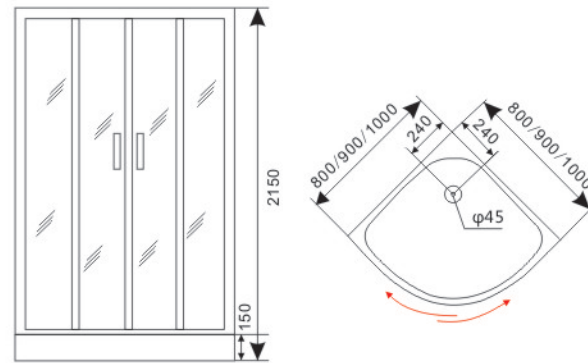

Model:S801

Size:
800x800x2150mm
900x900x2150mm
1000x1000x2150mm

Glass: Tempered glass, Transparent&Painting
Profile: Aluminum, White painting
Doors: 2 doors, Sliding
Tray: ABS mixed with acrylic, white
Function: Hand shower, top shower, towel shelf
Without electronic

Model:S805

Size:
800x800x2150mm
900x900x2150mm
1000x1000x2150mm

Glass: Tempered glass, Transparent&Painting
Profile: Aluminum, White painting
Doors: 2 doors, Sliding
Tray: ABS mixed with acrylic, white
Function: Hand shower, top shower, towel shelf
Without electronic

Model:S802

Size:
800x800x2050mm
900x900x2050mm
1000x1000x2050mm

Glass: Tempered glass, Grey&Painting
Profile: Aluminum, Stain
Doors: 2 doors, Sliding
Tray: ABS mixed with acrylic, white
Function: Hand shower, towel shelf
Without electronic, Without top

Model:S804

Size:
800x800x2050mm
900x900x2050mm
1000x1000x2050mm

Glass: Tempered glass, Grey&Painting
Profile: Aluminum, Stain
Doors: 2 doors, Sliding
Tray: ABS mixed with acrylic, white
Function: Hand shower, towel shelf
Without electronic, Without top