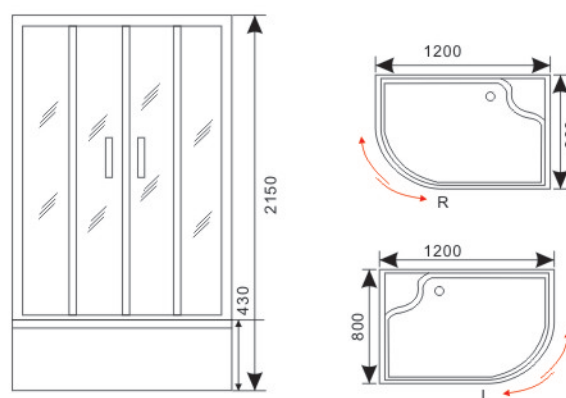

Model:S836

Size:
1000X800X2150mm
1200X800X2150mm

Glass: Tempered glass, Grey&Painting
Profile: Aluminum, Stain
Doors: 2 doors, Sliding
Tray: ABS mixed with acrylic, white
Function: Hand shower, Top shower, Mirror, Towel shelf Hydro Massage, without electronic

Model:S806

Size:
1000X800X2150mm
1200X800X2150mm

Glass: Tempered glass, Grey&Painting
Profile: Aluminum, Stain
Doors: 2 door, Sliding
Tray: ABS mixed with acrylic, white
Function: Hand shower, Top shower, Mirror, Towel shelf Without electronic.

Model:S843

Size:
1200X1200X2150mm

Glass: Tempered glass, Grey&Painting
Profile: Aluminum, Stain
Doors: 2 doors, Sliding
Tray: ABS mixed with acrylic, white
Function: Hand shower, Top shower, Mirror, Towel shelf Hydro Massage, Control panel

Model:S803

Size:
1000X800X2150mm
1200X800X2150mm

Glass: Tempered glass, Grey&Painting
Profile: Aluminum, Stain
Doors: 2 door, Sliding
Tray: ABS mixed with acrylic, white
Function: Hand shower, Top shower, Mirror, Towel shelf Without electronic.