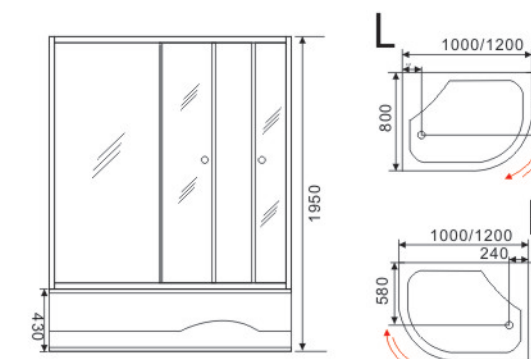

Model:E824

Size:
800x800x1950mm
900x900x1950mm

Glass: Tempered glass, Transparent
Profile: Aluminum, White
Doors: 1 door, Sliding
Tray: ABS mixed with acrylic, white
Shape: Corner
CBM: 0.155 0.175 0.195
HC: 438 380 350

Model:E812

Size:
800x800x1950mm
900x900x1950mm
1000x1000x1950mm

Glass: Tempered glass, Matt
Profile: Aluminum, Chrome
Doors: 2 doors, Sliding
Tray: ABS mixed with acrylic, white
Shape: Deep, Corner
CBM: 0.145 0.155 0.175
HC: 460 440 388

Model:E814

Size:
1000x800x1950mm
1200x800x1950mm

Glass: Tempered glass, Matt
Profile: Aluminum, Chrome
Doors: 2 doors, Sliding
Tray: ABS mixed with acrylic, white
Shape: Deep, Oval
CBM: 0.16 0.18
HC: 425 378

Model:E816

Size:
800x800x1900mm
900x900x1900mm
1000x1000x1900mm

Glass: Tempered glass, Transparent
Profile: Aluminum, Chrome
Doors: 2 doors, Opening
Shape: Square

Model:E818

Size:
800x800x1900mm
900x900x1900mm