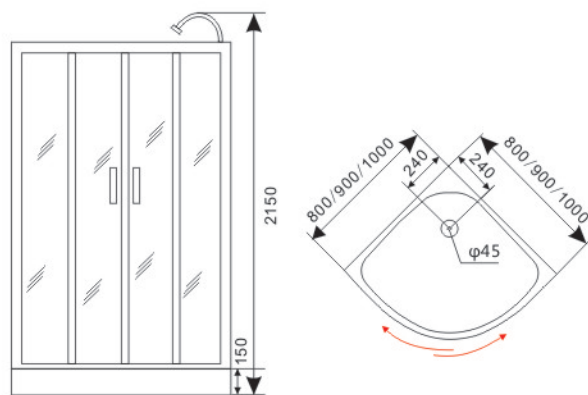

Model:S802

Size:
800x800x2050mm
900x900x2050mm
1000x1000x2050mm

Glass: Tempered glass, Grey&Painting
Profile: Aluminum, Stain
Doors: 2 doors, Sliding
Tray: ABS mixed with acrylic, white
Function: Hand shower, towel shelf
Without electronic, Without top

Model:S804

Size:
800x800x2050mm
900x900x2050mm
1000x1000x2050mm

Glass: Tempered glass, Grey&Painting
Profile: Aluminum, Stain
Doors: 2 doors, Sliding
Tray: ABS mixed with acrylic, white
Function: Hand shower, towel shelf
Without electronic, Without top

Model:S807

Size:
800X800X2150mm
900X900X2150mm
1000X1000X2150mm

Glass: Tempered glass, Transparent&Painting
Profile: Aluminum, Stain
Doors: 2 doors, Sliding
Tray: ABS mixed with acrylic, white
Function: Hand shower, top shower, Mirror Without top

**Model:S809**

Size:
1000X800X2150mm
1200X800X2150mm

Glass: Tempered glass, Grey&Painting
Profile: Aluminum, Stain
Doors: 1 door, Sliding
Tray: ABS mixed with acrylic, white
Function: Hand shower, top shower, Hydro massage jets Without top