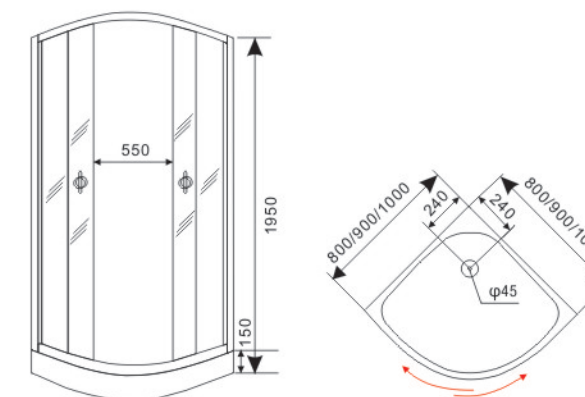

**SHOWER
CABIN**

**SHOWER
ENCLOSURE**

**SHOWER
PANEL**

**MASSAGE
BATHTUB**

Emax Shower

Model:E801

Size:
800x800x1950mm
900x900x1950mm
1000x1000x1950mm

Glass: Tempered glass,matt
Profile: Aluminum, Stain
Doors: 2 doors, Sliding
Tray: ABS mixed with acrylic, white
CBM: 0.155 0.175 0.195
HC: 438 380 350

Model:E803

Size:
800x800x1950mm
900x900x1950mm
1000x1000x1950mm

Glass: Tempered glass,Acid.
Profile: Aluminum, Chrome
Doors: 2 doors, Sliding
Tray: ABS mixed with acrylic, white
CBM: 0.155 0.175 0.195
HC: 438 380 350

Model:E802

Size:
800x800x1950mm
900x900x1950mm
1000x1000x1950mm

Glass: Tempered glass,Painting
Profile: Aluminum, Chrome
Doors: 2 doors, Sliding
Tray: ABS mixed with acrylic, white
CBM: 0.155 0.175 0.195
HC: 438 380 350

Model:E804

Size:
800x800x1950mm
900x900x1950mm
1000x1000x1950mm

Glass: Tempered glass,matt
Profile: Aluminum, White
Doors: 2 doors, Sliding
Tray: ABS mixed with acrylic, white
Shape: Square
CBM: 0.15 0.17 0.19
HC: 453 400 357