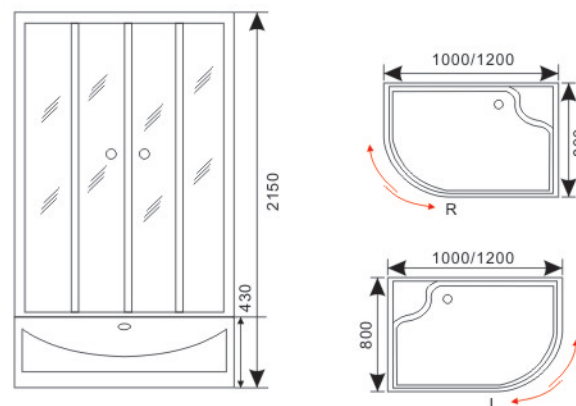

**Model:S808**

Size:
800X800X2150mm
900X900X2150mm
1000X1000X2150mm

Glass: Tempered glass, Transparent&Painting
Profile: Aluminum, Stain
Doors: 2 doors, Sliding
Tray: ABS mixed with acrylic, white
Function: Hand shower, top shower, Mirror Without top

**Model:S810**

Size:
800X800X2100mm
900X900X2100mm

Glass: Tempered glass, Transparent&Painting
Profile: Aluminum, Chrome
Doors: 2 doors, Sliding
Tray: ABS mixed with acrylic, white
Function: Hand shower, top shower, Hydro massage jets Without top

Model:S836

Size:
1000X800X2150mm
1200X800X2150mm

Glass: Tempered glass, Grey&Painting
Profile: Aluminum, Stain
Doors: 2 doors, Sliding
Tray: ABS mixed with acrylic, white
Function: Hand shower, Top shower, Mirror, Towel shelf Hydro Massage, without electronic

Model:S806

Size:
1000X800X2150mm
1200X800X2150mm

Glass: Tempered glass, Grey&Painting
Profile: Aluminum, Stain
Doors: 2 door, Sliding
Tray: ABS mixed with acrylic, white
Function: Hand shower, Top shower, Mirror, Towel shelf Without electronic.