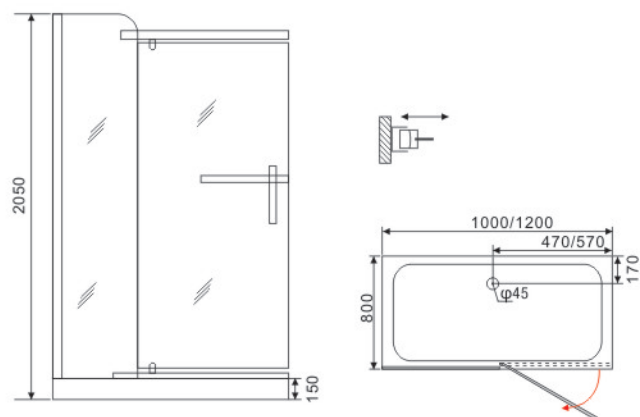

Size:
1000x800x1950mm
1200x800x1950mm

Glass: Tempered glass, Transparent
Profile: Aluminum, Stain
Doors: 1 door, Sliding
Tray: ABS mixed with acrylic, white
Shape: Rectangle
CBM: 0.19 0.21
HC: 355 320

Model:E808

Size:
900x900x2050mm
1000x1000x2050mm

Glass: Tempered glass, Transparent
Profile: Aluminum, Stain
Doors: 1 door, Opening
Tray: ABS mixed with acrylic, white
Shape: Diamond
CBM: 0.19 0.21
HC: 355 320

Model:E810

Size:
1000x800x2050mm
1200x800x2050mm
Glass: Tempered glass, Transparent
Profile: Aluminum, Chrome
Doors: 1 door, Sliding
Tray: ABS mixed with acrylic, white
Shape: Rectangle
CBM: 0.2 0.23
HC: 340 295

Model:E811

Size:
1000x800x2050mm
1200x800x2050mm
Glass: Tempered glass, Transparent
Profile: Aluminum, Stain
Doors: 1 door, opening
Tray: ABS mixed with acrylic, white
Shape: Rectangle
CBM: 0.2 0.23
HC: 340 295