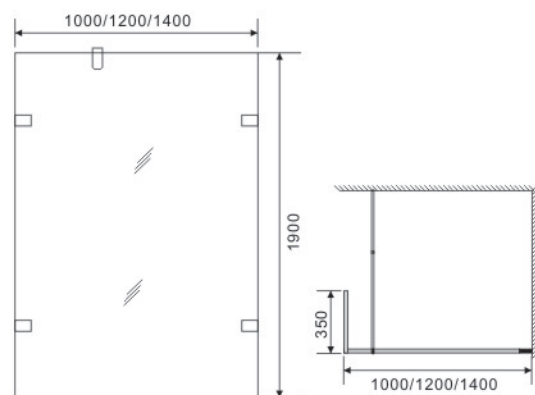

Model:D803

Size:
 750x1900mm
 800x1900mm
 900x1900mm

Glass: Tempered glass, Transparent
Profile: Aluminum, Chrome
Doors: Walk-in

Model:D802

Size:
 1400x1850mm 1700x1850mm
 1500x1850mm 1800x1850mm
 1600x1850mm 1900x1850mm

Glass: Tempered glass, Transparent
Profile: Aluminum, Chrome
Doors: 2doors, Sliding
Shape: Shower doors

Model:D804

Size:
 750x1900mm
 800x1900mm
 900x1900mm

Glass: Tempered glass, Transparent
Profile: Hinge, Stainless, Chrome
Doors: Walk-in

Model:D805

Size:
 900x1900x350mm 1100x1900x350mm
 1000x1900x350mm 1200x1900x350mm

Glass: Tempered glass, Transparent
Profile: Aluminum, Chrome
Doors: walk-in
Shape: Shower doors

Model:D806

Size:
 900x1900x350mm 1100x1900x350mm
 1000x1900x350mm 1200x1900x350mm

Glass: Tempered glass, Transparent
Profile: Aluminum, Chrome
Doors: walk-in
Shape: Shower doors

Model:D807

Size:
 1200x650mm
 1400x800mm

Glass: Tempered glass, Transparent
Profile: Aluminum, Chrome
Doors: Swinging