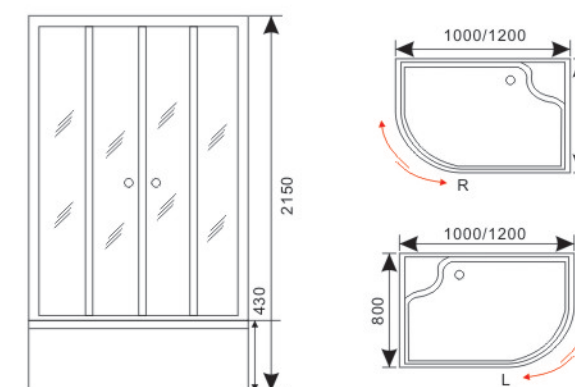

**Model:S808**

Size:
800X800X2150mm
900X900X2150mm
1000X1000X2150mm

Glass: Tempered glass, Transparent&Painting
Profile: Aluminum, Stain
Doors: 2 doors, Sliding
Tray: ABS mixed with acrylic, white
Function: Hand shower, top shower, Mirror Without top

**Model:S810**

Size:
800X800X2100mm
900X900X2100mm

Glass: Tempered glass, Transparent&Painting
Profile: Aluminum, Chrome
Doors: 2 doors, Sliding
Tray: ABS mixed with acrylic, white
Function: Hand shower, top shower, Hydro massage jets Without top

Model:S836

Size:
1000X800X2150mm
1200X800X2150mm

Glass: Tempered glass, Grey&Painting
Profile: Aluminum, Stain
Doors: 2 doors, Sliding
Tray: ABS mixed with acrylic, white
Function: Hand shower, Top shower, Mirror, Towel shelf Hydro Massage, without electronic

Model:S806

Size:
1000X800X2150mm
1200X800X2150mm

Glass: Tempered glass, Grey&Painting
Profile: Aluminum, Stain
Doors: 2 door, Sliding
Tray: ABS mixed with acrylic, white
Function: Hand shower, Top shower, Mirror, Towel shelf Without electronic.