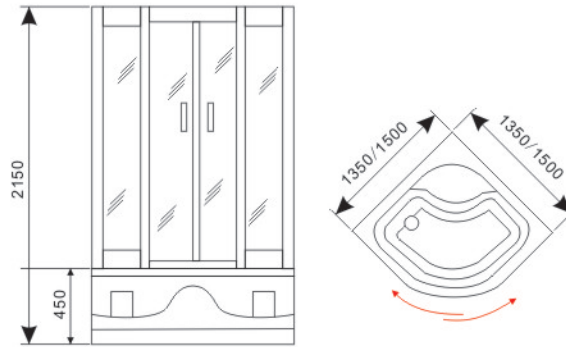

Model:S838

Size:
800X800X2150mm
900X900X2150mm
1000X1000X2150mm

Glass: Tempered glass, Grey&Painting
Profile: Aluminum,Stain
Doors: 2 door, Sliding
Tray: ABS mixed with acrylic, white
Function: Hand shower, Top shower, Hydromassage jets, Towel shelf, Control panel, Foot massage device, Background lamps

Model:S839

Size:
1350X1350X2150mm
1500X1500X2150mm

Glass: Tempered glass, Grey&Painting
Profile: Aluminum, Stain
Doors: 2 door, Sliding
Tray: ABS mixed with acrylic, white
Function: Hand shower, Top shower, Mirror, Towel shelf
Hydro Massage, Foot massage, Control panel, Jacuzzi and Sauna.