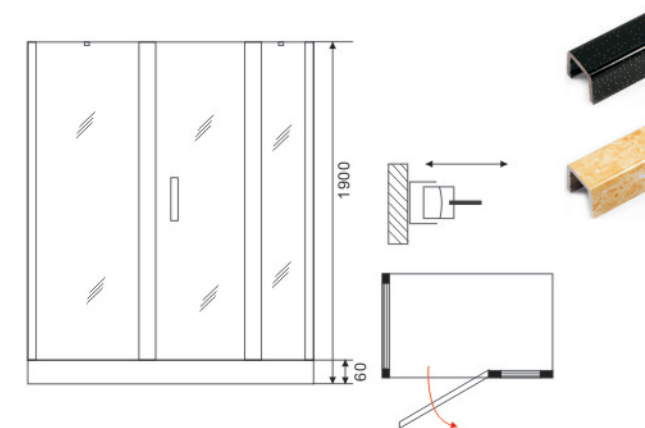

Model:E814

Size:
1000x800x1950mm
1200x800x1950mm

Glass: Tempered glass, Matt
Profile: Aluminum, Chrome
Doors: 2 doors, Sliding
Tray: ABS mixed with acrylic, white
Shape: Deep, Oval
CBM: 0.16 0.18
HC: 425 378

Model:E816

Size:
800x800x1900mm
900x900x1900mm
1000x1000x1900mm

Glass: Tempered glass, Transparent
Profile: Aluminum, Chrome
Doors: 2 doors, Opening
Shape: Square

Model:E818

Size:
800x800x1900mm
900x900x1900mm

Glass: Tempered glass, Transparent
Profile: Aluminum, Chrome
Doors: 1 door, Opening
Shape: Square

Model:E817

Size:
800x800x1900mm
900x900x1900mm

Glass: Tempered glass, Transparent
Profile: Aluminum, Chrome
Doors: 1 door, Opening
Shape: Square

Model:E819

Size:
800x800x1900mm
900x900x1900mm
1000x1000x1900mm

Glass: Tempered glass, Transparent
Profile: Aluminum, Chrome
Doors: 2 doors, Opening
Shape: Corner

Model:E805-1

Size:
1000x800x1800mm
1200x800x1800mm