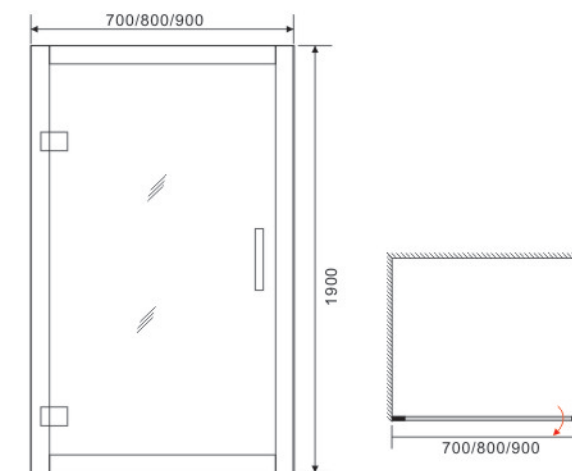

**SHOWER
CABIN**

**SHOWER
ENCLOSURE**

**SHOWER
PANEL**

**MASSAGE
BATHTUB**

Emax Shower

Model:E801

Size:
800x800x1950mm
900x900x1950mm
1000x1000x1950mm

Glass: Tempered glass,matt
Profile: Aluminum, Stain
Doors: 2 doors, Sliding
Tray: ABS mixed with acrylic, white
CBM: 0.155 0.175 0.195
HC: 438 380 350

Model:D805

Size:
 900x1900x350mm 1100x1900x350mm
 1000x1900x350mm 1200x1900x350mm

Glass: Tempered glass, Transparent
Profile: Aluminum, Chrome
Doors: walk-in
Shape: Shower doors

Model:D806

Size:
 900x1900x350mm 1100x1900x350mm
 1000x1900x350mm 1200x1900x350mm

Model:D810

Size:
 1200x650mm
 1400x800mm

Glass: Tempered glass, Transparent
Profile: Aluminum, Chrome
Doors: Swinging

Model:D808

Size:
 1400x(300+500)mm
 1400x(300+600)mm
 1400x(300+700)mm

Glass: Tempered glass, Strip
Profile: Aluminum, Chrome
Doors: Swinging
Shape: Shower doors

Model:D811

Size:
 700x1900mm
 800x1900mm
 900x1900mm

Glass: Tempered glass, Transparent
Profile: Aluminum, Chrome
Doors: Opening

Model:D809

Size:
 1400x(300+500)mm
 1400x(300+600)mm
 1400x(300+700)mm

Glass: Tempered glass, Transparent
Profile: Aluminum, Chrome
Doors: Swinging
Shape: Shower doors