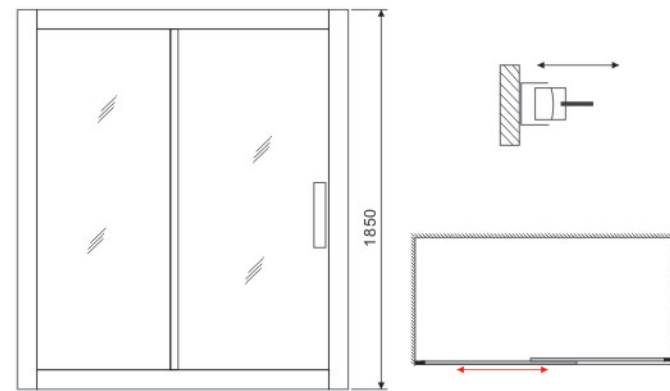

**SHOWER
CABIN**

**SHOWER
ENCLOSURE**

**SHOWER
PANEL**

**MASSAGE
BATHTUB**

Emax Shower

Model:E801

Size:
800x800x1950mm
900x900x1950mm
1000x1000x1950mm

Glass: Tempered glass,matt
Profile: Aluminum, Stain
Doors: 2 doors, Sliding
Tray: ABS mixed with acrylic, white
CBM: 0.155 0.175 0.195
HC: 438 380 350

Model:E804-1

Size:
800x800x1800mm
900x900x1800mm
1000x1000x1800mm

Glass: Tempered glass, Strip
Profile: Aluminum, Chrome
Doors: 2 doors, Sliding
Shape: Square

Model:E801-1

Size:
800x800x1800mm
900x800x1800mm
1000x1000x1800mm

Glass: Tempered glass, Grey
Profile: Aluminum, Chrome
Doors: 2 doors, Sliding
Shape: Corner

Model:D801

Size:
 1000x1850mm
 1200x1850mm
 1400x1850mm

Glass: Tempered glass, Transparent
Profile: Aluminum, Chrome
Doors: 1 door, Sliding
Shape: Shower doors

Model:D803

Size:
 750x1900mm
 800x1900mm
 900x1900mm

Glass: Tempered glass, Transparent
Profile: Aluminum, Chrome
Doors: Walk-in

Model:D802

Size:
 1400x1850mm 1700x1850mm
 1500x1850mm 1800x1850mm
 1600x1850mm 1900x1850mm