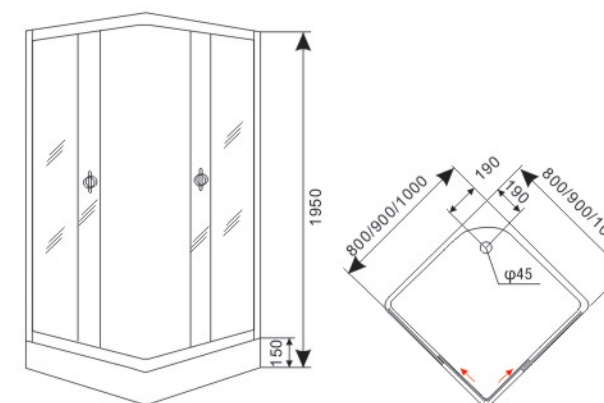

Model:E803

Size:
800x800x1950mm
900x900x1950mm
1000x1000x1950mm

Glass: Tempered glass,Acid.
Profile: Aluminum, Chrome
Doors: 2 doors, Sliding
Tray: ABS mixed with acrylic, white
CBM: 0.155 0.175 0.195
HC: 438 380 350

Model:E802

Size:
800x800x1950mm
900x900x1950mm
1000x1000x1950mm

Glass: Tempered glass,Painting
Profile: Aluminum, Chrome
Doors: 2 doors, Sliding
Tray: ABS mixed with acrylic, white
CBM: 0.155 0.175 0.195
HC: 438 380 350

Model:E804

Size:
800x800x1950mm
900x900x1950mm
1000x1000x1950mm

Glass: Tempered glass,matt
Profile: Aluminum, White
Doors: 2 doors, Sliding
Tray: ABS mixed with acrylic, white
Shape: Square
CBM: 0.15 0.17 0.19
HC: 453 400 357

Model:E805

Size:
1000x800x1950mm
1200x800x1950mm

Glass: Tempered glass, Transparent
Profile: Aluminum, Chrome
Doors: 2 doors, Sliding
Tray: ABS mixed with acrylic, white
Shape: Rectangle
CBM: 0.19 0.21
HC: 355 320