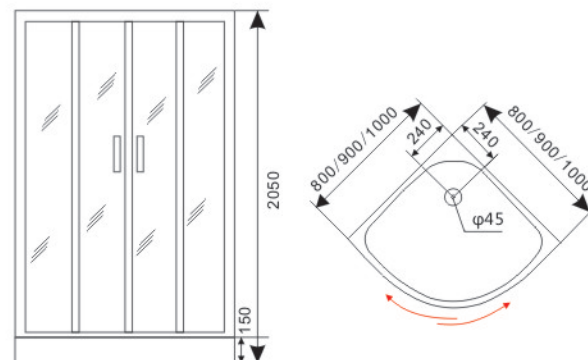

**SHOWER
CABIN**

**SHOWER
ENCLOSURE**

**SHOWER
PANEL**

**MASSAGE
BATHTUB**

Emax Shower

Model:E801

Size:
800x800x1950mm
900x900x1950mm
1000x1000x1950mm

Glass: Tempered glass,matt
Profile: Aluminum, Stain
Doors: 2 doors, Sliding
Tray: ABS mixed with acrylic, white
CBM: 0.155 0.175 0.195
HC: 438 380 350

Model:S805

Size:
800x800x2150mm
900x900x2150mm
1000x1000x2150mm

Glass: Tempered glass, Transparent&Painting
Profile: Aluminum, White painting
Doors: 2 doors, Sliding
Tray: ABS mixed with acrylic, white
Function: Hand shower, top shower, towel shelf
Without electronic

Model:S802

Size:
800x800x2050mm
900x900x2050mm
1000x1000x2050mm

Glass: Tempered glass, Grey&Painting
Profile: Aluminum, Stain
Doors: 2 doors, Sliding
Tray: ABS mixed with acrylic, white
Function: Hand shower, towel shelf
Without electronic, Without top

Model:S804

Size:
800x800x2050mm
900x900x2050mm
1000x1000x2050mm

Glass: Tempered glass, Grey&Painting
Profile: Aluminum, Stain
Doors: 2 doors, Sliding
Tray: ABS mixed with acrylic, white
Function: Hand shower, towel shelf
Without electronic, Without top