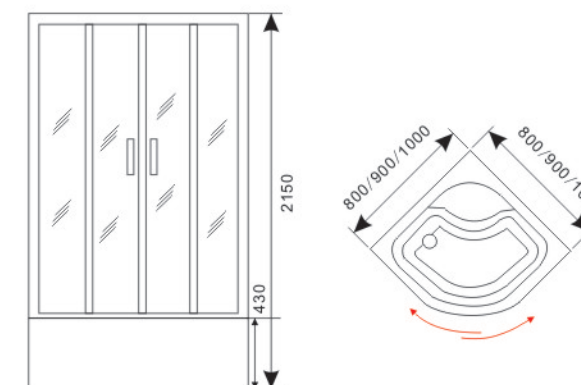

Model:S834

Size:
800X800X2150mm
900X900X2150mm
1000X1000X2150mm

Glass: Tempered glass, Grey&Painting
Profile: Aluminum,Stain
Doors: 2 doors, Sliding
Tray: ABS mixed with acrylic, white
Function: Hand shower, Top shower, Mirror, Towel shelf Without electronic

Model:S838

Size:
800X800X2150mm
900X900X2150mm
1000X1000X2150mm

Glass: Tempered glass, Grey&Painting
Profile: Aluminum,Stain
Doors: 2 door, Sliding
Tray: ABS mixed with acrylic, white
Function: Hand shower, Top shower, Hydromassage jets, Towel shelf, Control panel, Foot massage device, Background lamps