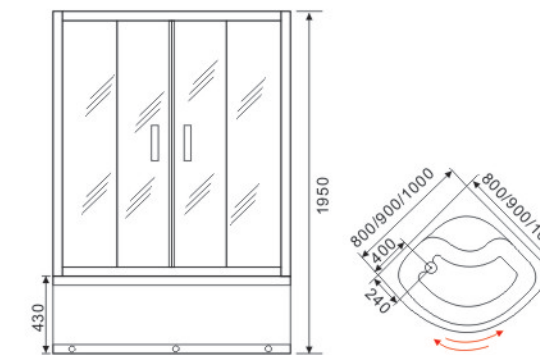

Model:E821

Size:
800x800x2000mm
900x900x2000mm

Glass: Tempered glass, Transparent
Profile: Aluminum, Chrome
Doors: 1 door, Opening
Tray: ABS mixed with acrylic, white
Shape: Corner
CBM: 0.2 0.23
HC: 340 295

Model:E824

Size:
800x800x1950mm
900x900x1950mm

Glass: Tempered glass, Transparent
Profile: Aluminum, White
Doors: 1 door, Sliding
Tray: ABS mixed with acrylic, white
Shape: Corner
CBM: 0.155 0.175 0.195
HC: 438 380 350

Model:E812

Size:
800x800x1950mm
900x900x1950mm
1000x1000x1950mm

Glass: Tempered glass, Matt
Profile: Aluminum, Chrome
Doors: 2 doors, Sliding
Tray: ABS mixed with acrylic, white
Shape: Deep, Corner
CBM: 0.145 0.155 0.175
HC: 460 440 388

Model:E816

Size:
800x800x1900mm
900x900x1900mm
1000x1000x1900mm

Glass: Tempered glass, Transparent
Profile: Aluminum, Chrome
Doors: 2 doors, Opening
Shape: Square

Model:E818

Size:
800x800x1900mm
900x900x1900mm