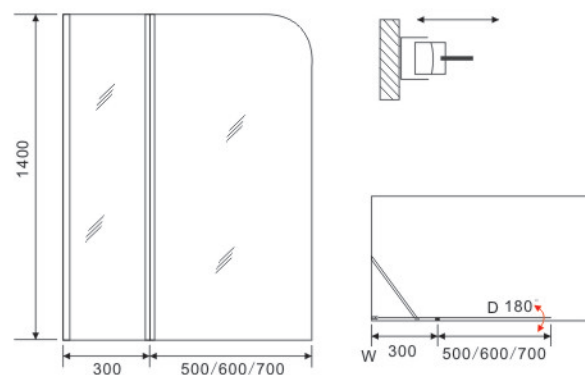

Model:D805

Size:
 900x1900x350mm 1100x1900x350mm
 1000x1900x350mm 1200x1900x350mm

Glass: Tempered glass, Transparent
Profile: Aluminum, Chrome
Doors: walk-in
Shape: Shower doors

Model:D806

Size:
 900x1900x350mm 1100x1900x350mm
 1000x1900x350mm 1200x1900x350mm

Glass: Tempered glass, Transparent
Profile: Aluminum, Chrome
Doors: walk-in
Shape: Shower doors

Model:D807

Size:
 1200x650mm
 1400x800mm

Glass: Tempered glass, Transparent
Profile: Aluminum, Chrome
Doors: Swinging

Model:D810

Size:
 1200x650mm
 1400x800mm

Glass: Tempered glass, Transparent
Profile: Aluminum, Chrome
Doors: Swinging

Model:D808

Size:
 1400x(300+500)mm
 1400x(300+600)mm
 1400x(300+700)mm

Glass: Tempered glass, Strip
Profile: Aluminum, Chrome
Doors: Swinging
Shape: Shower doors

Model:D811

Size:
 700x1900mm
 800x1900mm
 900x1900mm

Glass: Tempered glass, Transparent
Profile: Aluminum, Chrome
Doors: Opening

Model:D809

Size:
 1400x(300+500)mm
 1400x(300+600)mm
 1400x(300+700)mm

Glass: Tempered glass, Transparent
Profile: Aluminum, Chrome
Doors: Swinging
Shape: Shower doors