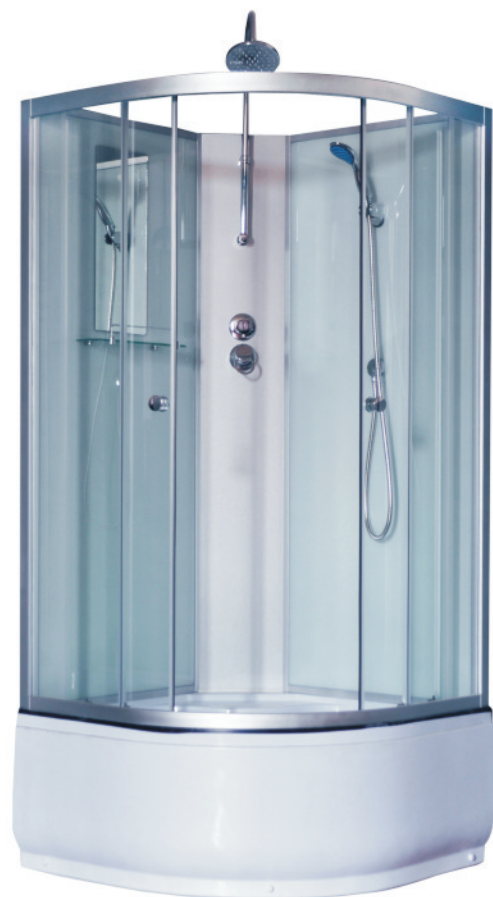

Model:S808