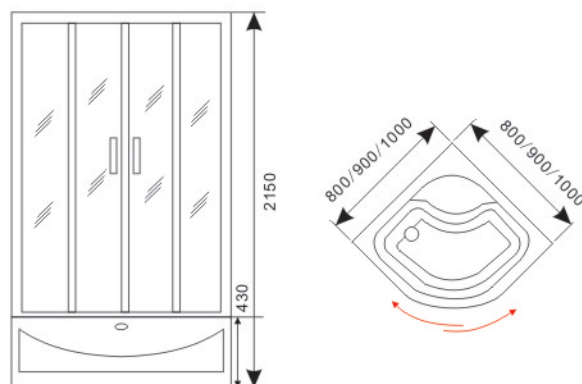

Model:S806

Size:
1000X800X2150mm
1200X800X2150mm

Glass: Tempered glass, Grey&Painting
Profile: Aluminum, Stain
Doors: 2 door, Sliding
Tray: ABS mixed with acrylic, white
Function: Hand shower, Top shower, Mirror, Towel shelf Without electronic.

Model:S843

Size:
1200X1200X2150mm

Glass: Tempered glass, Grey&Painting
Profile: Aluminum, Stain
Doors: 2 doors, Sliding
Tray: ABS mixed with acrylic, white
Function: Hand shower, Top shower, Mirror, Towel shelf Hydro Massage, Control panel

Model:S803

Size:
1000X800X2150mm
1200X800X2150mm

Glass: Tempered glass, Grey&Painting
Profile: Aluminum, Stain
Doors: 2 door, Sliding
Tray: ABS mixed with acrylic, white
Function: Hand shower, Top shower, Mirror, Towel shelf Without electronic.

Model:DS835

Size:
800X800X2150mm
900X900X2150mm
1000X1000X2150mm

Glass: Tempered glass, Grey&Painting
Profile: Aluminum,Stain
Doors: 2 doors, Sliding
Tray: ABS mixed with acrylic, white
Function: Hand shower, Top shower, Mirror, Towel shelf Without electronic