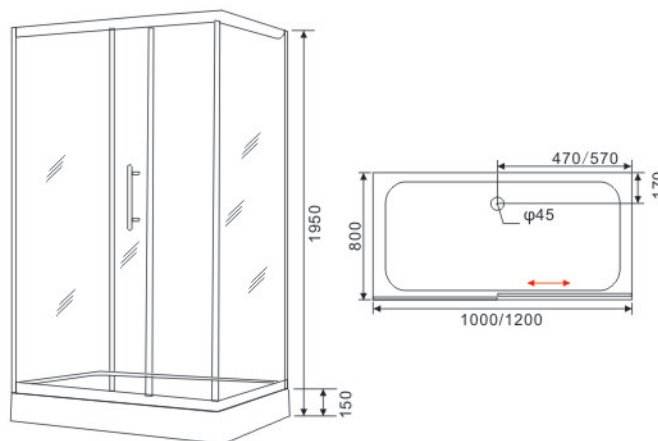

Model:E805

Size:
1000x800x1950mm
1200x800x1950mm

Glass: Tempered glass, Transparent
Profile: Aluminum, Chrome
Doors: 2 doors, Sliding
Tray: ABS mixed with acrylic, white
Shape: Rectangle
CBM: 0.19 0.21
HC: 355 320

Model:E807

Size:
1000x800x1950mm
1200x800x1950mm

Glass: Tempered glass, Matt
Profile: Aluminum, white
Doors: 2 doors, Sliding
Tray: ABS mixed with acrylic, white
Shape: Oval
CBM: 0.19 0.21
HC: 355 320

Model:E806

Size:
1000x800x1950mm
1200x800x1950mm

Glass: Tempered glass, Transparent
Profile: Aluminum, Stain
Doors: 1 door, Sliding
Tray: ABS mixed with acrylic, white
Shape: Rectangle
CBM: 0.19 0.21
HC: 355 320

Model:E808

Size:
900x900x2050mm
1000x1000x2050mm

Glass: Tempered glass, Transparent
Profile: Aluminum, Stain
Doors: 1 door, Opening
Tray: ABS mixed with acrylic, white
Shape: Diamond
CBM: 0.19 0.21
HC: 355 320

Model:E810