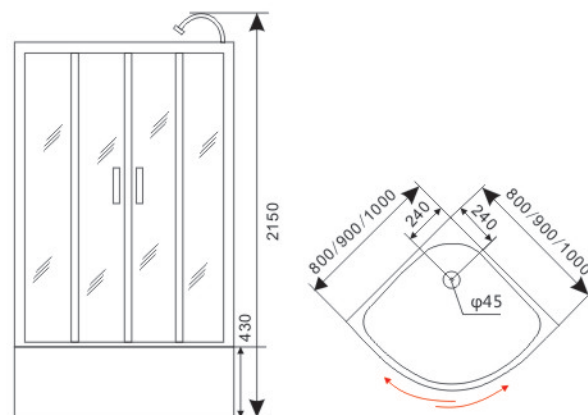

Size:
800X800X2150mm
900X900X2150mm
1000X1000X2150mm

Glass: Tempered glass, Transparent&Painting
Profile: Aluminum, Stain
Doors: 2 doors, Sliding
Tray: ABS mixed with acrylic, white
Function: Hand shower, top shower, Mirror Without top