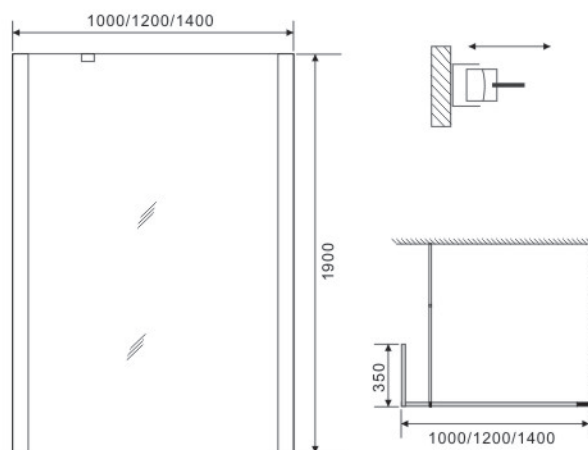

Glass: Tempered glass, Transparent
Profile: Aluminum, Chrome
Doors: 2doors, Sliding
Shape: Shower doors

Model:D804

Size:
 750x1900mm
 800x1900mm
 900x1900mm

Glass: Tempered glass, Transparent
Profile: Hinge, Stainless, Chrome
Doors: Walk-in

Model:D805

Size:
 900x1900x350mm 1100x1900x350mm
 1000x1900x350mm 1200x1900x350mm

Glass: Tempered glass, Transparent
Profile: Aluminum, Chrome
Doors: walk-in
Shape: Shower doors

Model:D806

Size:
 900x1900x350mm 1100x1900x350mm
 1000x1900x350mm 1200x1900x350mm

Glass: Tempered glass, Transparent
Profile: Aluminum, Chrome
Doors: walk-in
Shape: Shower doors

Model:D807

Size:
 1200x650mm
 1400x800mm

Glass: Tempered glass, Transparent
Profile: Aluminum, Chrome
Doors: Swinging

Model:D810

Size:
 1200x650mm
 1400x800mm

Glass: Tempered glass, Transparent
Profile: Aluminum, Chrome
Doors: Swinging

Model:D808

Size:
 1400x(300+500)mm
 1400x(300+600)mm
 1400x(300+700)mm

Glass: Tempered glass, Strip
Profile: Aluminum, Chrome
Doors: Swinging
Shape: Shower doors