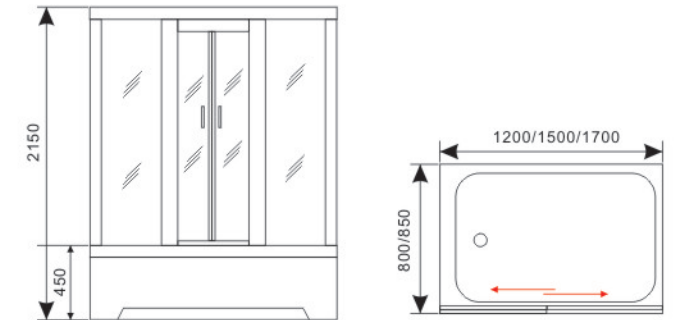

Model:D805

Size:
 900x1900x350mm 1100x1900x350mm
 1000x1900x350mm 1200x1900x350mm

Glass: Tempered glass, Transparent
Profile: Aluminum, Chrome
Doors: walk-in
Shape: Shower doors

Model:D806

Size:
 900x1900x350mm 1100x1900x350mm
 1000x1900x350mm 1200x1900x350mm

Model:S838

Size:
800X800X2150mm
900X900X2150mm
1000X1000X2150mm

Glass: Tempered glass, Grey&Painting
Profile: Aluminum,Stain
Doors: 2 door, Sliding
Tray: ABS mixed with acrylic, white
Function: Hand shower, Top shower, Hydromassage jets, Towel shelf, Control panel, Foot massage device, Background lamps

Model:S839

Size:
1350X1350X2150mm
1500X1500X2150mm

Glass: Tempered glass, Grey&Painting
Profile: Aluminum, Stain
Doors: 2 door, Sliding
Tray: ABS mixed with acrylic, white
Function: Hand shower, Top shower, Mirror, Towel shelf
Hydro Massage, Foot massage, Control panel, Jacuzzi and Sauna.

Model:S841

Size:
1200X800X2150mm
1500X850X2150mm
1700X850X2150mm

Glass: Tempered glass, Grey&Painting
Profile: Aluminum, Stain
Doors: 2 doors, Sliding
Tray: ABS mixed with acrylic, white
Function: Hand shower, Top shower, Mirror,
Towel shelf Hydro Massage, Foot massage, Control panel