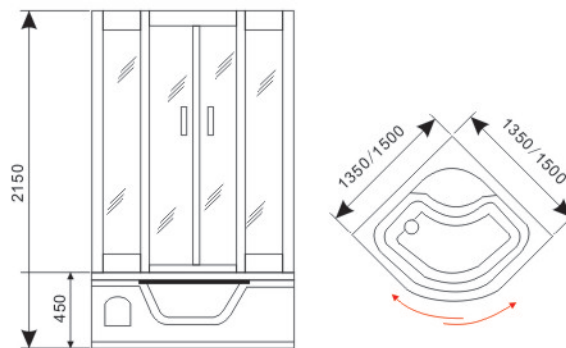

Model:S839

Size:
1350X1350X2150mm
1500X1500X2150mm

Glass: Tempered glass, Grey&Painting
Profile: Aluminum, Stain
Doors: 2 door, Sliding
Tray: ABS mixed with acrylic, white
Function: Hand shower, Top shower, Mirror, Towel shelf
Hydro Massage, Foot massage, Control panel, Jacuzzi and Sauna.

Model:S841

Size:
1200X800X2150mm
1500X850X2150mm
1700X850X2150mm

Glass: Tempered glass, Grey&Painting
Profile: Aluminum, Stain
Doors: 2 doors, Sliding
Tray: ABS mixed with acrylic, white
Function: Hand shower, Top shower, Mirror,
Towel shelf Hydro Massage, Foot massage, Control panel

Model:S842

Size:
1350X1350X2150mm
1500X1500X2150mm

Glass: Tempered glass, Grey&Painting
Profile: Aluminum, Stain
Doors: 2 doors, Sliding
Tray: ABS mixed with acrylic, white
Function: Hand shower, Top shower, Mirror,
Towel shelf Hydro Massage, Control panel, Jacuzzi and Sauna.

Model:S840

Size:
1200X800X2150mm
1500X850X2150mm
1700X850X2150mm

Glass: Tempered glass, Grey&Painting
Profile: Aluminum, Stain
Doors: 2 doors, Sliding
Tray: ABS mixed with acrylic, white
Function: Hand shower, Top shower, Mirror,
Towel shelf Without electronic