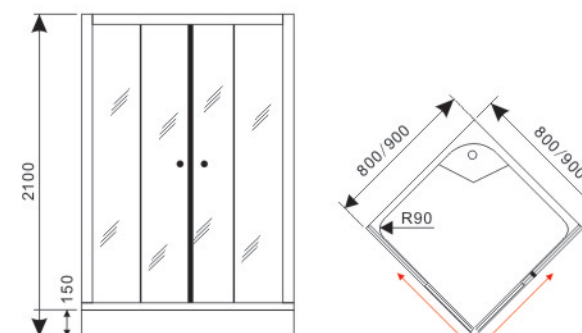

Model:D805

Size:
 900x1900x350mm 1100x1900x350mm
 1000x1900x350mm 1200x1900x350mm

Glass: Tempered glass, Transparent
Profile: Aluminum, Chrome
Doors: walk-in
Shape: Shower doors

Model:D806

Size:
 900x1900x350mm 1100x1900x350mm
 1000x1900x350mm 1200x1900x350mm

**Model:S809**

Size:
1000X800X2150mm
1200X800X2150mm

Glass: Tempered glass, Grey&Painting
Profile: Aluminum, Stain
Doors: 1 door, Sliding
Tray: ABS mixed with acrylic, white
Function: Hand shower, top shower, Hydro massage jets Without top

**Model:S808**

Size:
800X800X2150mm
900X900X2150mm
1000X1000X2150mm

Glass: Tempered glass, Transparent&Painting
Profile: Aluminum, Stain
Doors: 2 doors, Sliding
Tray: ABS mixed with acrylic, white
Function: Hand shower, top shower, Mirror Without top

**Model:S810**

Size:
800X800X2100mm
900X900X2100mm

Glass: Tempered glass, Transparent&Painting
Profile: Aluminum, Chrome
Doors: 2 doors, Sliding
Tray: ABS mixed with acrylic, white
Function: Hand shower, top shower, Hydro massage jets Without top