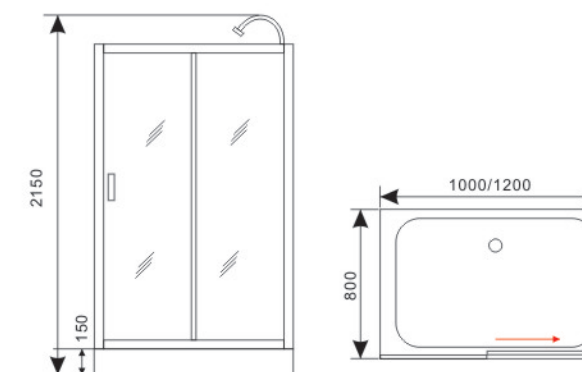

Size:
1000X800X2150mm
1200X800X2150mm

Glass: Tempered glass, Grey&Painting
Profile: Aluminum, Stain
Doors: 1 door, Sliding
Tray: ABS mixed with acrylic, white
Function: Hand shower, top shower, Hydro massage jets Without top