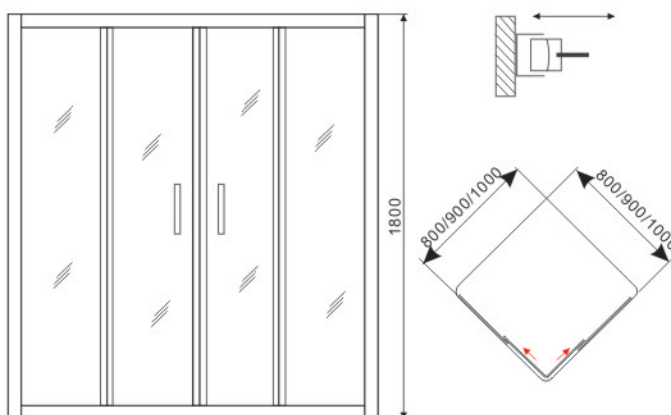

**SHOWER
CABIN**

**SHOWER
ENCLOSURE**

**SHOWER
PANEL**

**MASSAGE
BATHTUB**

Emax Shower

Model:E801

Size:
800x800x1950mm
900x900x1950mm
1000x1000x1950mm

Glass: Tempered glass,matt
Profile: Aluminum, Stain
Doors: 2 doors, Sliding
Tray: ABS mixed with acrylic, white
CBM: 0.155 0.175 0.195
HC: 438 380 350

Model:E819

Size:
800x800x1900mm
900x900x1900mm
1000x1000x1900mm

Glass: Tempered glass, Transparent
Profile: Aluminum, Chrome
Doors: 2 doors, Opening
Shape: Corner

Model:E805-1

Size:
1000x800x1800mm
1200x800x1800mm

Glass: Tempered glass, Transparent
Profile: Aluminum, Chrome
Doors: 2 doors, Sliding
Shape: Rectangle

Model:E820

Size:
800x800x1850mm
900x900x1850mm
1000x800x1850mm

Glass: Tempered glass, Transparent
Profile: Aluminum, Chrome
Doors: 2 doors, Opening

Model:E804-1

Size:
800x800x1800mm
900x900x1800mm
1000x1000x1800mm

Glass: Tempered glass, Strip
Profile: Aluminum, Chrome
Doors: 2 doors, Sliding
Shape: Square

Model:E801-1

Size:
800x800x1800mm
900x800x1800mm
1000x1000x1800mm