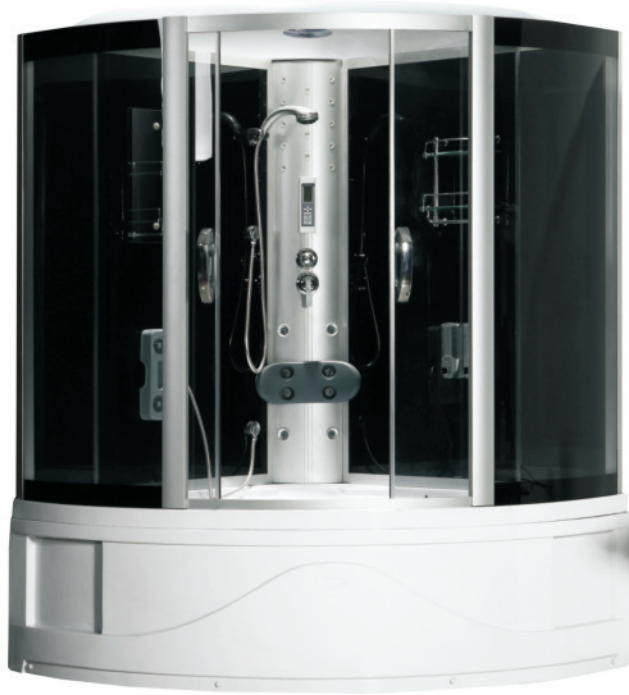

Model:S839

Size:
1350X1350X2150mm
1500X1500X2150mm

Glass: Tempered glass, Grey&Painting
Profile: Aluminum, Stain
Doors: 2 door, Sliding
Tray: ABS mixed with acrylic, white
Function: Hand shower, Top shower, Mirror, Towel shelf
Hydro Massage, Foot massage, Control panel, Jacuzzi and Sauna.