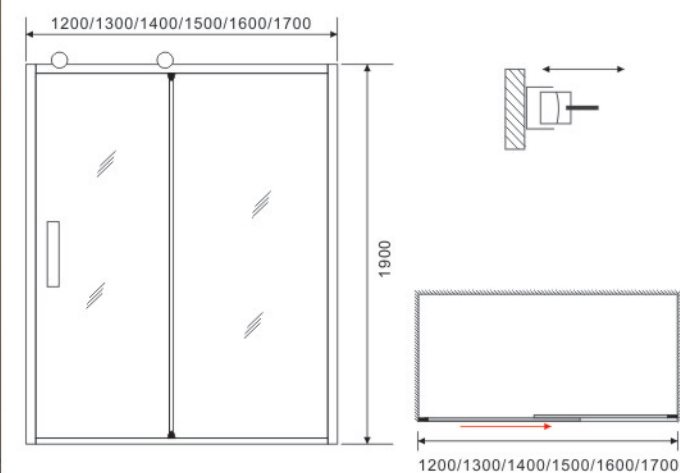

**SHOWER
CABIN**

**SHOWER
ENCLOSURE**

**SHOWER
PANEL**

**MASSAGE
BATHTUB**

Emax Shower

Model:E801

Size:
800x800x1950mm
900x900x1950mm
1000x1000x1950mm

Glass: Tempered glass,matt
Profile: Aluminum, Stain
Doors: 2 doors, Sliding
Tray: ABS mixed with acrylic, white
CBM: 0.155 0.175 0.195
HC: 438 380 350

Model:D810

Size:
 1200x650mm
 1400x800mm

Glass: Tempered glass, Transparent
Profile: Aluminum, Chrome
Doors: Swinging

Model:D808

Size:
 1400x(300+500)mm
 1400x(300+600)mm
 1400x(300+700)mm

Glass: Tempered glass, Strip
Profile: Aluminum, Chrome
Doors: Swinging
Shape: Shower doors

Model:D811

Size:
 700x1900mm
 800x1900mm
 900x1900mm

Glass: Tempered glass, Transparent
Profile: Aluminum, Chrome
Doors: Opening

Model:D809

Size:
 1400x(300+500)mm
 1400x(300+600)mm
 1400x(300+700)mm

Glass: Tempered glass, Transparent
Profile: Aluminum, Chrome
Doors: Swinging
Shape: Shower doors

Model:D812

Size:
 1200x1900mm 1500x1900mm
 1300x1900mm 1600x1900mm
 1400x1900mm 1700x1900mm

Glass: Tempered glass, Transparent
Profile: Aluminum, Chrome
Doors: 1 door, Sliding

Model:S801

Size:
800x800x2150mm
900x900x2150mm
1000x1000x2150mm