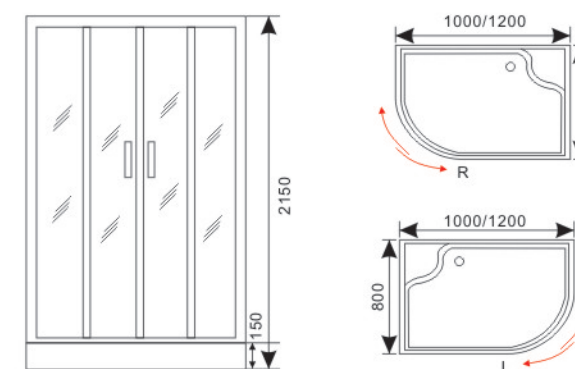

Model:D805

Size:
 900x1900x350mm 1100x1900x350mm
 1000x1900x350mm 1200x1900x350mm

Glass: Tempered glass, Transparent
Profile: Aluminum, Chrome
Doors: walk-in
Shape: Shower doors

Model:D806

Size:
 900x1900x350mm 1100x1900x350mm
 1000x1900x350mm 1200x1900x350mm

Model:S806

Size:
1000X800X2150mm
1200X800X2150mm

Glass: Tempered glass, Grey&Painting
Profile: Aluminum, Stain
Doors: 2 door, Sliding
Tray: ABS mixed with acrylic, white
Function: Hand shower, Top shower, Mirror, Towel shelf Without electronic.

Model:S843

Size:
1200X1200X2150mm

Glass: Tempered glass, Grey&Painting
Profile: Aluminum, Stain
Doors: 2 doors, Sliding
Tray: ABS mixed with acrylic, white
Function: Hand shower, Top shower, Mirror, Towel shelf Hydro Massage, Control panel

Model:S803

Size:
1000X800X2150mm
1200X800X2150mm

Glass: Tempered glass, Grey&Painting
Profile: Aluminum, Stain
Doors: 2 door, Sliding
Tray: ABS mixed with acrylic, white
Function: Hand shower, Top shower, Mirror, Towel shelf Without electronic.