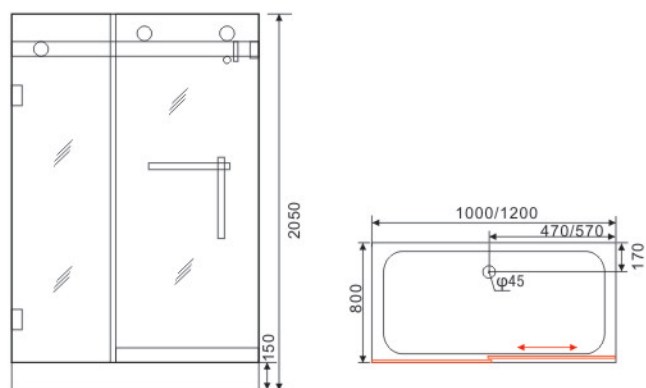

Size:
1000x800x1950mm
1200x800x1950mm

Glass: Tempered glass, Transparent
Profile: Aluminum, Stain
Doors: 1 door, Sliding
Tray: ABS mixed with acrylic, white
Shape: Rectangle
CBM: 0.19 0.21
HC: 355 320

Model:E808

Size:
900x900x2050mm
1000x1000x2050mm

Glass: Tempered glass, Transparent
Profile: Aluminum, Stain
Doors: 1 door, Opening
Tray: ABS mixed with acrylic, white
Shape: Diamond
CBM: 0.19 0.21
HC: 355 320

Model:E810

Size:
1000x800x2050mm
1200x800x2050mm
Glass: Tempered glass, Transparent
Profile: Aluminum, Chrome
Doors: 1 door, Sliding
Tray: ABS mixed with acrylic, white
Shape: Rectangle
CBM: 0.2 0.23
HC: 340 295

Model:E811

Size:
1000x800x2050mm
1200x800x2050mm
Glass: Tempered glass, Transparent
Profile: Aluminum, Stain
Doors: 1 door, opening
Tray: ABS mixed with acrylic, white
Shape: Rectangle
CBM: 0.2 0.23
HC: 340 295