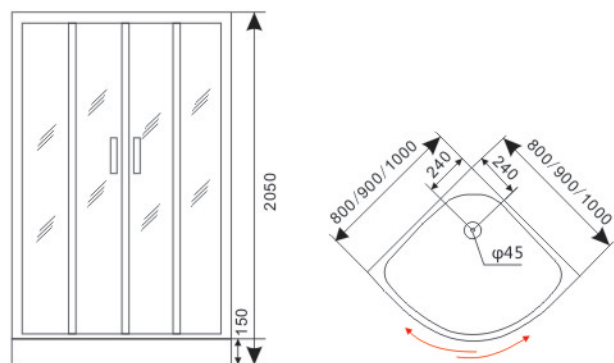

Model:S803

Size:
1000X800X2150mm
1200X800X2150mm

Glass: Tempered glass, Grey&Painting
Profile: Aluminum, Stain
Doors: 2 door, Sliding
Tray: ABS mixed with acrylic, white
Function: Hand shower, Top shower, Mirror, Towel shelf Without electronic.

Model:DS835

Size:
800X800X2150mm
900X900X2150mm
1000X1000X2150mm

Glass: Tempered glass, Grey&Painting
Profile: Aluminum,Stain
Doors: 2 doors, Sliding
Tray: ABS mixed with acrylic, white
Function: Hand shower, Top shower, Mirror, Towel shelf Without electronic

Model:S837

Size:
800X800X2150mm
900X900X2150mm
1000X1000X2150mm

Glass: Tempered glass, Grey&Painting
Profile: Aluminum,Stain
Doors: 2 door, Sliding
Tray: ABS mixed with acrylic, white
Function: Hand shower, Top shower, Hydromassage jets, Towel shelf, Control panel, Foot massage device, Background lamps

Model:S834

Size:
800X800X2150mm
900X900X2150mm
1000X1000X2150mm

Glass: Tempered glass, Grey&Painting
Profile: Aluminum,Stain
Doors: 2 doors, Sliding
Tray: ABS mixed with acrylic, white
Function: Hand shower, Top shower, Mirror, Towel shelf Without electronic