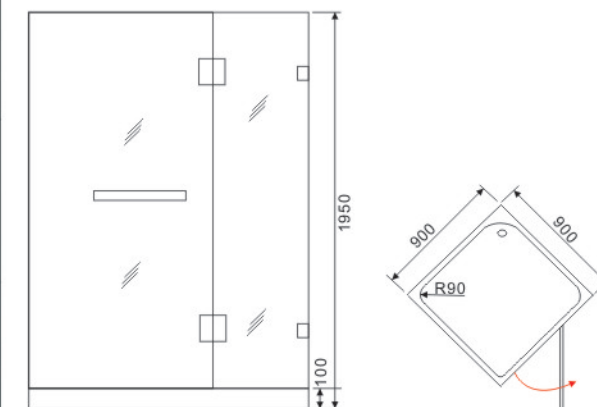

Model:E823

Size:
800x800x2050mm
900x900x2050mm
Glass: Tempered glass, Transparent
Profile: Aluminum, Chrome
Doors: 2 doors, Opening
Tray: ABS mixed with acrylic, white
Shape: Corner
CBM: 0.19
HC: 357