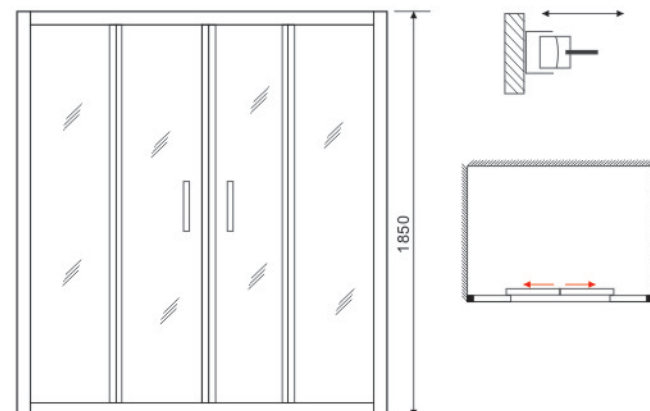

**SHOWER
CABIN**

**SHOWER
ENCLOSURE**

**SHOWER
PANEL**

**MASSAGE
BATHTUB**

Emax Shower

Model:E801

Size:
800x800x1950mm
900x900x1950mm
1000x1000x1950mm

Glass: Tempered glass,matt
Profile: Aluminum, Stain
Doors: 2 doors, Sliding
Tray: ABS mixed with acrylic, white
CBM: 0.155 0.175 0.195
HC: 438 380 350

Model:D803

Size:
 750x1900mm
 800x1900mm
 900x1900mm

Glass: Tempered glass, Transparent
Profile: Aluminum, Chrome
Doors: Walk-in

Model:D802

Size:
 1400x1850mm 1700x1850mm
 1500x1850mm 1800x1850mm
 1600x1850mm 1900x1850mm

Glass: Tempered glass, Transparent
Profile: Aluminum, Chrome
Doors: 2doors, Sliding
Shape: Shower doors

Model:D804

Size:
 750x1900mm
 800x1900mm
 900x1900mm

Glass: Tempered glass, Transparent
Profile: Hinge, Stainless, Chrome
Doors: Walk-in

Model:D805

Size:
 900x1900x350mm 1100x1900x350mm
 1000x1900x350mm 1200x1900x350mm

Glass: Tempered glass, Transparent
Profile: Aluminum, Chrome
Doors: walk-in
Shape: Shower doors

Model:D806

Size:
 900x1900x350mm 1100x1900x350mm
 1000x1900x350mm 1200x1900x350mm