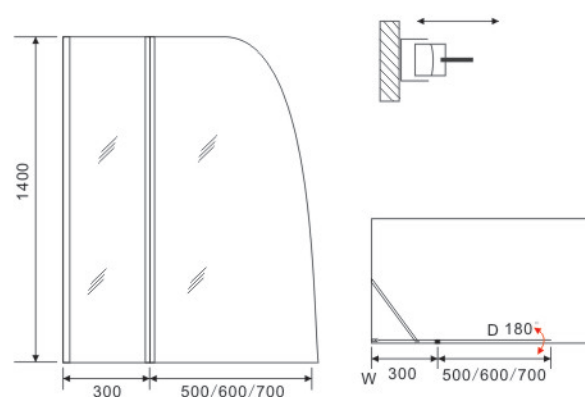

Glass: Tempered glass, Transparent
Profile: Aluminum, Chrome
Doors: walk-in
Shape: Shower doors

Model:D807

Size:
 1200x650mm
 1400x800mm

Glass: Tempered glass, Transparent
Profile: Aluminum, Chrome
Doors: Swinging

Model:D810

Size:
 1200x650mm
 1400x800mm

Glass: Tempered glass, Transparent
Profile: Aluminum, Chrome
Doors: Swinging

Model:D808

Size:
 1400x(300+500)mm
 1400x(300+600)mm
 1400x(300+700)mm

Glass: Tempered glass, Strip
Profile: Aluminum, Chrome
Doors: Swinging
Shape: Shower doors

Model:D811

Size:
 700x1900mm
 800x1900mm
 900x1900mm

Glass: Tempered glass, Transparent
Profile: Aluminum, Chrome
Doors: Opening

Model:D809

Size:
 1400x(300+500)mm
 1400x(300+600)mm
 1400x(300+700)mm

Glass: Tempered glass, Transparent
Profile: Aluminum, Chrome
Doors: Swinging
Shape: Shower doors

Model:D812

Size:
 1200x1900mm 1500x1900mm
 1300x1900mm 1600x1900mm
 1400x1900mm 1700x1900mm

Glass: Tempered glass, Transparent
Profile: Aluminum, Chrome
Doors: 1 door, Sliding

Model:S801

Size:
800x800x2150mm
900x900x2150mm
1000x1000x2150mm