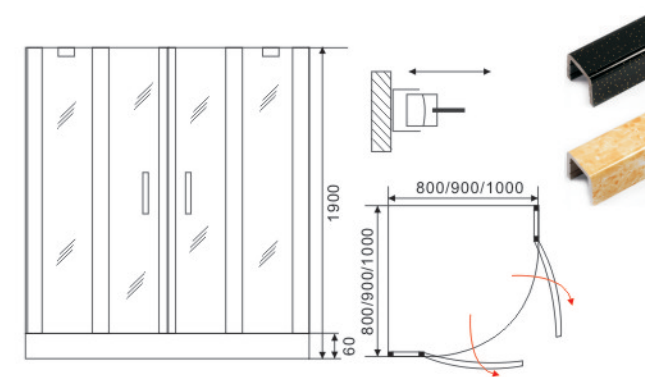

**SHOWER
CABIN**

**SHOWER
ENCLOSURE**

**SHOWER
PANEL**

**MASSAGE
BATHTUB**

Emax Shower

Model:E801

Size:
800x800x1950mm
900x900x1950mm
1000x1000x1950mm

Glass: Tempered glass,matt
Profile: Aluminum, Stain
Doors: 2 doors, Sliding
Tray: ABS mixed with acrylic, white
CBM: 0.155 0.175 0.195
HC: 438 380 350

Model:E816

Size:
800x800x1900mm
900x900x1900mm
1000x1000x1900mm

Glass: Tempered glass, Transparent
Profile: Aluminum, Chrome
Doors: 2 doors, Opening
Shape: Square

Model:E818

Size:
800x800x1900mm
900x900x1900mm

Glass: Tempered glass, Transparent
Profile: Aluminum, Chrome
Doors: 1 door, Opening
Shape: Square

Model:E817

Size:
800x800x1900mm
900x900x1900mm

Glass: Tempered glass, Transparent
Profile: Aluminum, Chrome
Doors: 1 door, Opening
Shape: Square

Model:E819

Size:
800x800x1900mm
900x900x1900mm
1000x1000x1900mm

Glass: Tempered glass, Transparent
Profile: Aluminum, Chrome
Doors: 2 doors, Opening
Shape: Corner

Model:E805-1

Size:
1000x800x1800mm
1200x800x1800mm