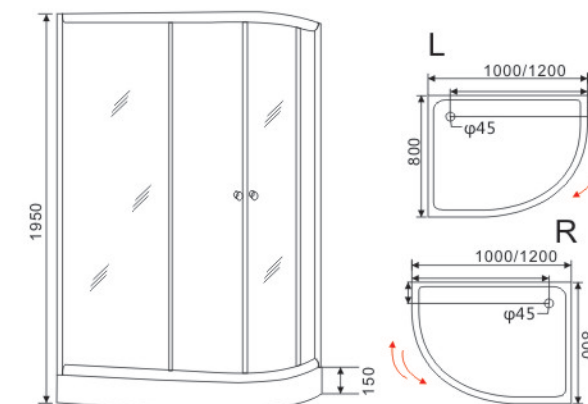

Model:E804

Size:
800x800x1950mm
900x900x1950mm
1000x1000x1950mm

Glass: Tempered glass,matt
Profile: Aluminum, White
Doors: 2 doors, Sliding
Tray: ABS mixed with acrylic, white
Shape: Square
CBM: 0.15 0.17 0.19
HC: 453 400 357

Model:E805

Size:
1000x800x1950mm
1200x800x1950mm

Glass: Tempered glass, Transparent
Profile: Aluminum, Chrome
Doors: 2 doors, Sliding
Tray: ABS mixed with acrylic, white
Shape: Rectangle
CBM: 0.19 0.21
HC: 355 320

Model:E807

Size:
1000x800x1950mm
1200x800x1950mm

Glass: Tempered glass, Matt
Profile: Aluminum, white
Doors: 2 doors, Sliding
Tray: ABS mixed with acrylic, white
Shape: Oval
CBM: 0.19 0.21
HC: 355 320

Model:E806

Size:
1000x800x1950mm
1200x800x1950mm

Glass: Tempered glass, Transparent
Profile: Aluminum, Stain
Doors: 1 door, Sliding
Tray: ABS mixed with acrylic, white
Shape: Rectangle
CBM: 0.19 0.21
HC: 355 320

Model:E808