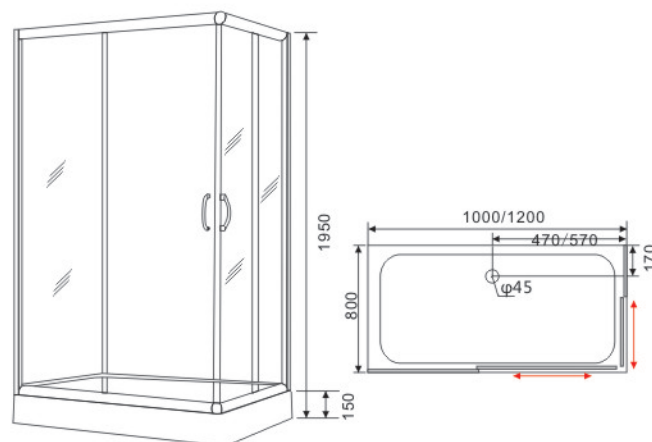

Model:E803

Size:
800x800x1950mm
900x900x1950mm
1000x1000x1950mm

Glass: Tempered glass,Acid.
Profile: Aluminum, Chrome
Doors: 2 doors, Sliding
Tray: ABS mixed with acrylic, white
CBM: 0.155 0.175 0.195
HC: 438 380 350

Model:E802

Size:
800x800x1950mm
900x900x1950mm
1000x1000x1950mm

Glass: Tempered glass,Painting
Profile: Aluminum, Chrome
Doors: 2 doors, Sliding
Tray: ABS mixed with acrylic, white
CBM: 0.155 0.175 0.195
HC: 438 380 350

Model:E804

Size:
800x800x1950mm
900x900x1950mm
1000x1000x1950mm

Glass: Tempered glass,matt
Profile: Aluminum, White
Doors: 2 doors, Sliding
Tray: ABS mixed with acrylic, white
Shape: Square
CBM: 0.15 0.17 0.19
HC: 453 400 357

Model:E805

Size:
1000x800x1950mm
1200x800x1950mm

Glass: Tempered glass, Transparent
Profile: Aluminum, Chrome
Doors: 2 doors, Sliding
Tray: ABS mixed with acrylic, white
Shape: Rectangle
CBM: 0.19 0.21
HC: 355 320