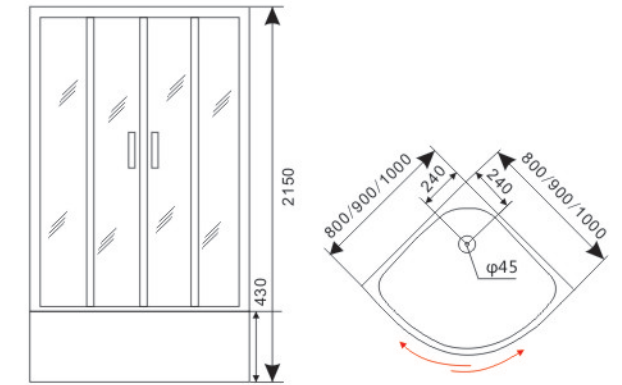

**SHOWER
CABIN**

**SHOWER
ENCLOSURE**

**SHOWER
PANEL**

**MASSAGE
BATHTUB**

Emax Shower

Model:E801

Size:
800x800x1950mm
900x900x1950mm
1000x1000x1950mm

Glass: Tempered glass,matt
Profile: Aluminum, Stain
Doors: 2 doors, Sliding
Tray: ABS mixed with acrylic, white
CBM: 0.155 0.175 0.195
HC: 438 380 350

Model:D811

Size:
 700x1900mm
 800x1900mm
 900x1900mm

Glass: Tempered glass, Transparent
Profile: Aluminum, Chrome
Doors: Opening

Model:D809

Size:
 1400x(300+500)mm
 1400x(300+600)mm
 1400x(300+700)mm

Glass: Tempered glass, Transparent
Profile: Aluminum, Chrome
Doors: Swinging
Shape: Shower doors

Model:D812

Size:
 1200x1900mm 1500x1900mm
 1300x1900mm 1600x1900mm
 1400x1900mm 1700x1900mm

Glass: Tempered glass, Transparent
Profile: Aluminum, Chrome
Doors: 1 door, Sliding

Model:S801

Size:
800x800x2150mm
900x900x2150mm
1000x1000x2150mm

Model:S805

Size:
800x800x2150mm
900x900x2150mm
1000x1000x2150mm

Glass: Tempered glass, Transparent&Painting
Profile: Aluminum, White painting
Doors: 2 doors, Sliding
Tray: ABS mixed with acrylic, white
Function: Hand shower, top shower, towel shelf
Without electronic