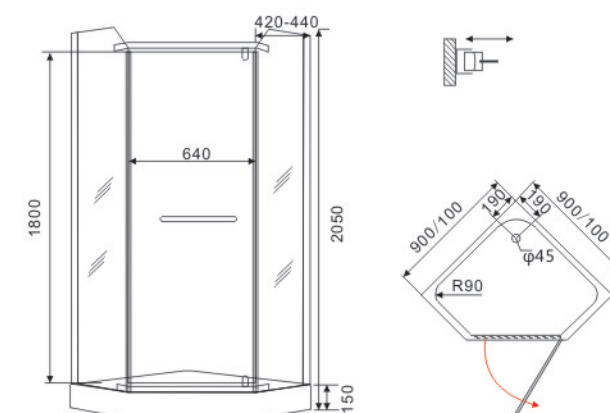

Model:E807

Size:
1000x800x1950mm
1200x800x1950mm

Glass: Tempered glass, Matt
Profile: Aluminum, white
Doors: 2 doors, Sliding
Tray: ABS mixed with acrylic, white
Shape: Oval
CBM: 0.19 0.21
HC: 355 320

Model:E806

Size:
1000x800x1950mm
1200x800x1950mm

Glass: Tempered glass, Transparent
Profile: Aluminum, Stain
Doors: 1 door, Sliding
Tray: ABS mixed with acrylic, white
Shape: Rectangle
CBM: 0.19 0.21
HC: 355 320

Model:E808

Size:
900x900x2050mm
1000x1000x2050mm

Glass: Tempered glass, Transparent
Profile: Aluminum, Stain
Doors: 1 door, Opening
Tray: ABS mixed with acrylic, white
Shape: Diamond
CBM: 0.19 0.21
HC: 355 320

Model:E810

Size:
1000x800x2050mm
1200x800x2050mm
Glass: Tempered glass, Transparent
Profile: Aluminum, Chrome
Doors: 1 door, Sliding
Tray: ABS mixed with acrylic, white
Shape: Rectangle
CBM: 0.2 0.23
HC: 340 295