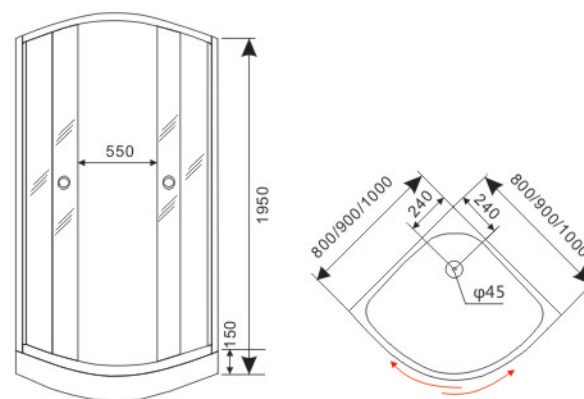

**SHOWER
CABIN**

**SHOWER
ENCLOSURE**

**SHOWER
PANEL**

**MASSAGE
BATHTUB**

Emax Shower

Model:E801

Size:
800x800x1950mm
900x900x1950mm
1000x1000x1950mm

Glass: Tempered glass,matt
Profile: Aluminum, Stain
Doors: 2 doors, Sliding
Tray: ABS mixed with acrylic, white
CBM: 0.155 0.175 0.195
HC: 438 380 350

Model:E803

Size:
800x800x1950mm
900x900x1950mm
1000x1000x1950mm

Glass: Tempered glass,Acid.
Profile: Aluminum, Chrome
Doors: 2 doors, Sliding
Tray: ABS mixed with acrylic, white
CBM: 0.155 0.175 0.195
HC: 438 380 350

Model:E802

Size:
800x800x1950mm
900x900x1950mm
1000x1000x1950mm

Glass: Tempered glass,Painting
Profile: Aluminum, Chrome
Doors: 2 doors, Sliding
Tray: ABS mixed with acrylic, white
CBM: 0.155 0.175 0.195
HC: 438 380 350

Model:E804

Size:
800x800x1950mm
900x900x1950mm
1000x1000x1950mm

Glass: Tempered glass,matt
Profile: Aluminum, White
Doors: 2 doors, Sliding
Tray: ABS mixed with acrylic, white
Shape: Square
CBM: 0.15 0.17 0.19
HC: 453 400 357