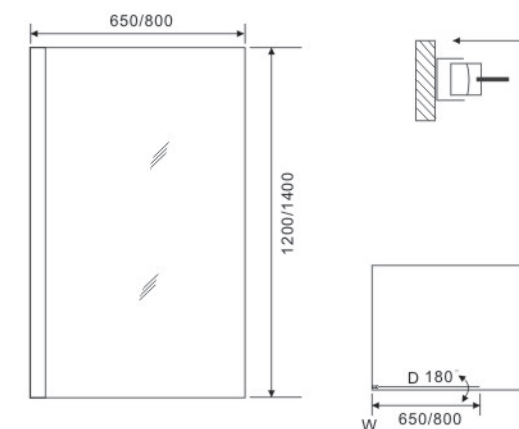

Model:D803

Size:
 750x1900mm
 800x1900mm
 900x1900mm

Glass: Tempered glass, Transparent
Profile: Aluminum, Chrome
Doors: Walk-in

Model:D802

Size:
 1400x1850mm 1700x1850mm
 1500x1850mm 1800x1850mm
 1600x1850mm 1900x1850mm

Glass: Tempered glass, Transparent
Profile: Aluminum, Chrome
Doors: 2doors, Sliding
Shape: Shower doors

Model:D804

Size:
 750x1900mm
 800x1900mm
 900x1900mm

Glass: Tempered glass, Transparent
Profile: Hinge, Stainless, Chrome
Doors: Walk-in

Model:D805

Size:
 900x1900x350mm 1100x1900x350mm
 1000x1900x350mm 1200x1900x350mm

Glass: Tempered glass, Transparent
Profile: Aluminum, Chrome
Doors: walk-in
Shape: Shower doors

Model:D806

Size:
 900x1900x350mm 1100x1900x350mm
 1000x1900x350mm 1200x1900x350mm

Glass: Tempered glass, Transparent
Profile: Aluminum, Chrome
Doors: walk-in
Shape: Shower doors

Model:D807

Size:
 1200x650mm
 1400x800mm

Glass: Tempered glass, Transparent
Profile: Aluminum, Chrome
Doors: Swinging