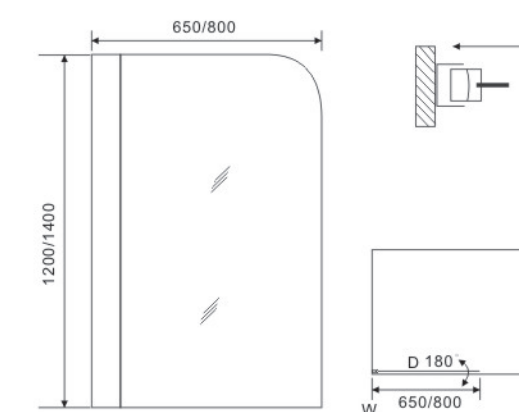

Glass: Tempered glass, Transparent
Profile: Aluminum, Chrome
Doors: 2doors, Sliding
Shape: Shower doors

Model:D804

Size:
 750x1900mm
 800x1900mm
 900x1900mm

Glass: Tempered glass, Transparent
Profile: Hinge, Stainless, Chrome
Doors: Walk-in

Model:D805

Size:
 900x1900x350mm 1100x1900x350mm
 1000x1900x350mm 1200x1900x350mm

Glass: Tempered glass, Transparent
Profile: Aluminum, Chrome
Doors: walk-in
Shape: Shower doors

Model:D806

Size:
 900x1900x350mm 1100x1900x350mm
 1000x1900x350mm 1200x1900x350mm

Glass: Tempered glass, Transparent
Profile: Aluminum, Chrome
Doors: walk-in
Shape: Shower doors

Model:D807

Size:
 1200x650mm
 1400x800mm

Glass: Tempered glass, Transparent
Profile: Aluminum, Chrome
Doors: Swinging

Model:D810

Size:
 1200x650mm
 1400x800mm

Glass: Tempered glass, Transparent
Profile: Aluminum, Chrome
Doors: Swinging

Model:D808

Size:
 1400x(300+500)mm
 1400x(300+600)mm
 1400x(300+700)mm

Glass: Tempered glass, Strip
Profile: Aluminum, Chrome
Doors: Swinging
Shape: Shower doors