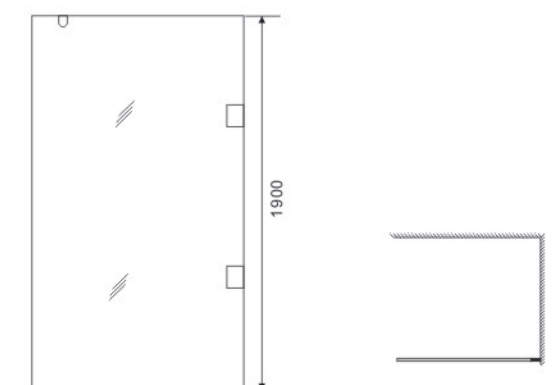

**SHOWER
CABIN**

**SHOWER
ENCLOSURE**

**SHOWER
PANEL**

**MASSAGE
BATHTUB**

Emax Shower

Model:E801

Size:
800x800x1950mm
900x900x1950mm
1000x1000x1950mm

Glass: Tempered glass,matt
Profile: Aluminum, Stain
Doors: 2 doors, Sliding
Tray: ABS mixed with acrylic, white
CBM: 0.155 0.175 0.195
HC: 438 380 350

Model:D803

Size:
 750x1900mm
 800x1900mm
 900x1900mm

Glass: Tempered glass, Transparent
Profile: Aluminum, Chrome
Doors: Walk-in

Model:D802

Size:
 1400x1850mm 1700x1850mm
 1500x1850mm 1800x1850mm
 1600x1850mm 1900x1850mm

Glass: Tempered glass, Transparent
Profile: Aluminum, Chrome
Doors: 2doors, Sliding
Shape: Shower doors

Model:D804

Size:
 750x1900mm
 800x1900mm
 900x1900mm

Glass: Tempered glass, Transparent
Profile: Hinge, Stainless, Chrome
Doors: Walk-in

Model:D805

Size:
 900x1900x350mm 1100x1900x350mm
 1000x1900x350mm 1200x1900x350mm

Glass: Tempered glass, Transparent
Profile: Aluminum, Chrome
Doors: walk-in
Shape: Shower doors

Model:D806

Size:
 900x1900x350mm 1100x1900x350mm
 1000x1900x350mm 1200x1900x350mm