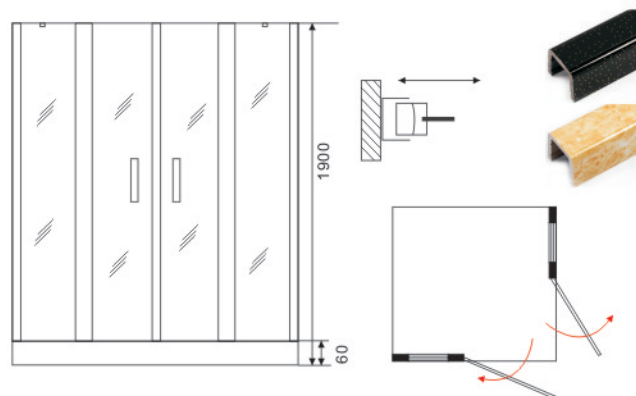

Model:E812

Size:
800x800x1950mm
900x900x1950mm
1000x1000x1950mm

Glass: Tempered glass, Matt
Profile: Aluminum, Chrome
Doors: 2 doors, Sliding
Tray: ABS mixed with acrylic, white
Shape: Deep, Corner
CBM: 0.145 0.155 0.175
HC: 460 440 388

Model:E814

Size:
1000x800x1950mm
1200x800x1950mm

Glass: Tempered glass, Matt
Profile: Aluminum, Chrome
Doors: 2 doors, Sliding
Tray: ABS mixed with acrylic, white
Shape: Deep, Oval
CBM: 0.16 0.18
HC: 425 378

Model:E816

Size:
800x800x1900mm
900x900x1900mm
1000x1000x1900mm

Glass: Tempered glass, Transparent
Profile: Aluminum, Chrome
Doors: 2 doors, Opening
Shape: Square

Model:E818

Size:
800x800x1900mm
900x900x1900mm

Glass: Tempered glass, Transparent
Profile: Aluminum, Chrome
Doors: 1 door, Opening
Shape: Square

Model:E817

Size:
800x800x1900mm
900x900x1900mm

Glass: Tempered glass, Transparent
Profile: Aluminum, Chrome
Doors: 1 door, Opening
Shape: Square