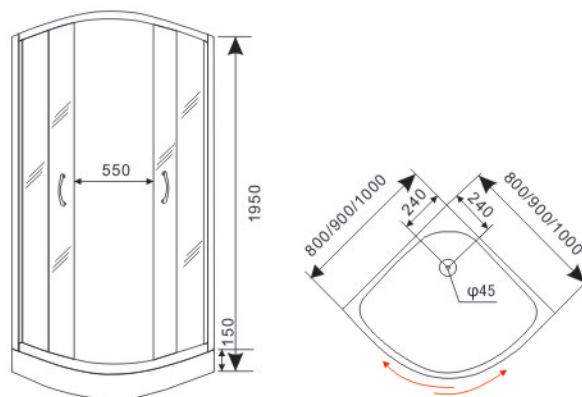

**SHOWER
CABIN**

**SHOWER
ENCLOSURE**

**SHOWER
PANEL**

**MASSAGE
BATHTUB**

Emax Shower

Model:E801

Size:
800x800x1950mm
900x900x1950mm
1000x1000x1950mm

Glass: Tempered glass,matt
Profile: Aluminum, Stain
Doors: 2 doors, Sliding
Tray: ABS mixed with acrylic, white
CBM: 0.155 0.175 0.195
HC: 438 380 350

Model:E803

Size:
800x800x1950mm
900x900x1950mm
1000x1000x1950mm

Glass: Tempered glass,Acid.
Profile: Aluminum, Chrome
Doors: 2 doors, Sliding
Tray: ABS mixed with acrylic, white
CBM: 0.155 0.175 0.195
HC: 438 380 350

Model:E802

Size:
800x800x1950mm
900x900x1950mm
1000x1000x1950mm

Glass: Tempered glass,Painting
Profile: Aluminum, Chrome
Doors: 2 doors, Sliding
Tray: ABS mixed with acrylic, white
CBM: 0.155 0.175 0.195
HC: 438 380 350

Model:E804

Size:
800x800x1950mm
900x900x1950mm
1000x1000x1950mm

Glass: Tempered glass,matt
Profile: Aluminum, White
Doors: 2 doors, Sliding
Tray: ABS mixed with acrylic, white
Shape: Square
CBM: 0.15 0.17 0.19
HC: 453 400 357