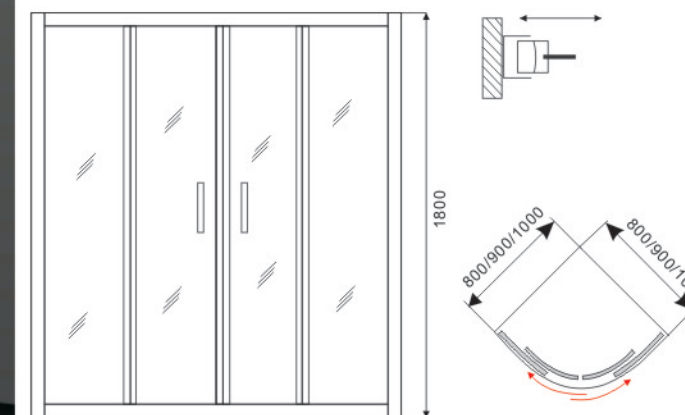

Glass: Tempered glass, Transparent
Profile: Aluminum, Chrome
Doors: 2 doors, Sliding
Shape: Rectangle

Model:E820

Size:
800x800x1850mm
900x900x1850mm
1000x800x1850mm

Glass: Tempered glass, Transparent
Profile: Aluminum, Chrome
Doors: 2 doors, Opening

Model:E804-1

Size:
800x800x1800mm
900x900x1800mm
1000x1000x1800mm

Glass: Tempered glass, Strip
Profile: Aluminum, Chrome
Doors: 2 doors, Sliding
Shape: Square

Model:E801-1

Size:
800x800x1800mm
900x800x1800mm
1000x1000x1800mm

Glass: Tempered glass, Grey
Profile: Aluminum, Chrome
Doors: 2 doors, Sliding
Shape: Corner

Model:D801

Size:
 1000x1850mm
 1200x1850mm
 1400x1850mm

Glass: Tempered glass, Transparent
Profile: Aluminum, Chrome
Doors: 1 door, Sliding
Shape: Shower doors

Model:D803

Size:
 750x1900mm
 800x1900mm
 900x1900mm

Glass: Tempered glass, Transparent
Profile: Aluminum, Chrome
Doors: Walk-in

Model:D802

Size:
 1400x1850mm 1700x1850mm
 1500x1850mm 1800x1850mm
 1600x1850mm 1900x1850mm