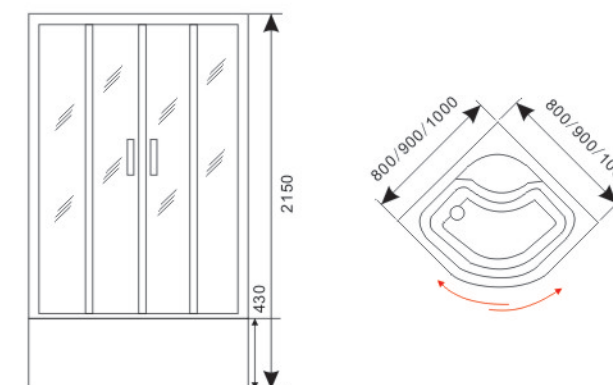

Model:S834

Size:
800X800X2150mm
900X900X2150mm
1000X1000X2150mm

Glass: Tempered glass, Grey&Painting
Profile: Aluminum,Stain
Doors: 2 doors, Sliding
Tray: ABS mixed with acrylic, white
Function: Hand shower, Top shower, Mirror, Towel shelf Without electronic