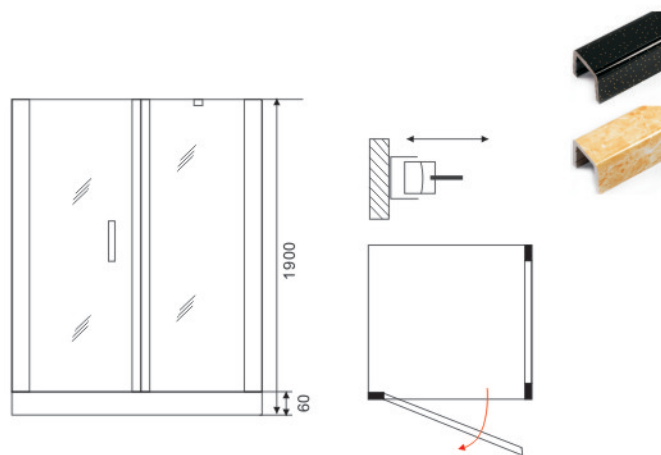

Model:E814

Size:
1000x800x1950mm
1200x800x1950mm

Glass: Tempered glass, Matt
Profile: Aluminum, Chrome
Doors: 2 doors, Sliding
Tray: ABS mixed with acrylic, white
Shape: Deep, Oval
CBM: 0.16 0.18
HC: 425 378

Model:E816

Size:
800x800x1900mm
900x900x1900mm
1000x1000x1900mm

Glass: Tempered glass, Transparent
Profile: Aluminum, Chrome
Doors: 2 doors, Opening
Shape: Square

Model:E818

Size:
800x800x1900mm
900x900x1900mm

Glass: Tempered glass, Transparent
Profile: Aluminum, Chrome
Doors: 1 door, Opening
Shape: Square

Model:E817

Size:
800x800x1900mm
900x900x1900mm

Glass: Tempered glass, Transparent
Profile: Aluminum, Chrome
Doors: 1 door, Opening
Shape: Square

Model:E819

Size:
800x800x1900mm
900x900x1900mm
1000x1000x1900mm

Glass: Tempered glass, Transparent
Profile: Aluminum, Chrome
Doors: 2 doors, Opening
Shape: Corner

Model:E805-1

Size:
1000x800x1800mm
1200x800x1800mm