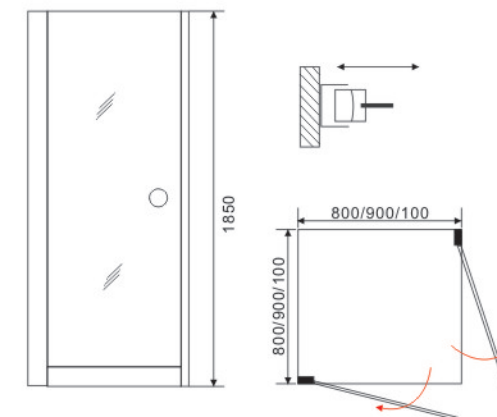

Model:E816

Size:
800x800x1900mm
900x900x1900mm
1000x1000x1900mm

Glass: Tempered glass, Transparent
Profile: Aluminum, Chrome
Doors: 2 doors, Opening
Shape: Square

Model:E818

Size:
800x800x1900mm
900x900x1900mm

Model:E819

Size:
800x800x1900mm
900x900x1900mm
1000x1000x1900mm

Glass: Tempered glass, Transparent
Profile: Aluminum, Chrome
Doors: 2 doors, Opening
Shape: Corner

Model:E805-1

Size:
1000x800x1800mm
1200x800x1800mm

Glass: Tempered glass, Transparent
Profile: Aluminum, Chrome
Doors: 2 doors, Sliding
Shape: Rectangle

Model:E820

Size:
800x800x1850mm
900x900x1850mm
1000x800x1850mm

Glass: Tempered glass, Transparent
Profile: Aluminum, Chrome
Doors: 2 doors, Opening

Model:E804-1

Size:
800x800x1800mm
900x900x1800mm
1000x1000x1800mm

Glass: Tempered glass, Strip
Profile: Aluminum, Chrome
Doors: 2 doors, Sliding
Shape: Square

Model:E801-1

Size:
800x800x1800mm
900x800x1800mm
1000x1000x1800mm