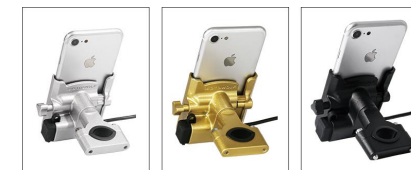

## MDL2809 Phone Holder

MODEL:HANDLEBAR/MIRROR SEAT

NON RECHARGEABLE

RECHARGEABLE  
CD:12-24V/12-80V

SILVERY GOLDEN BLACK

SILVERY GOLDEN BLACK

### MDL2815 Phone Holder

MODEL:HANDLEBAR /MIRROR SEAT

NON RECHARGEABLE

BLACK