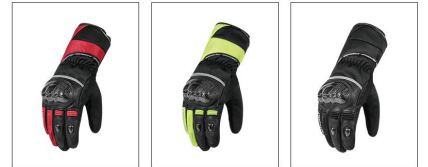

## LEATHER GLOVES

MDL0305 Glove / SIZE:M/L/XL/2XL

WHITE

BLACK

RED

MDL0306 Glove  
SIZE:M.L.XL.2XL

RED GREEN BLACK

MDL0307B Glove  
SIZE:M.L.XL.2XL