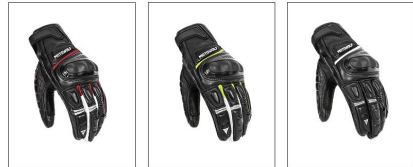

## LEATHER GLOVES

MDL0305 Glove / SIZE:M/L/XL/2XL

WHITE

BLACK

RED

MDL0306 Glove  
SIZE:M.L.XL.2XL

RED GREEN BLACK

MDL0307B Glove  
SIZE:M.L.XL.2XL

RED GREEN BLACK

MDL0308 Glove

SIZE:M.L.XL.2XL

BLUE

GRAY

YELLOW

MDL0309 Glove

SIZE:M.L.XL.2XL