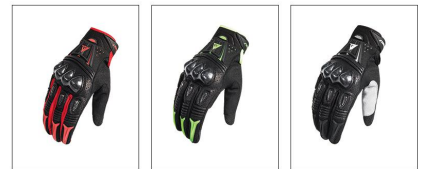

RED   GREEN   BLACK