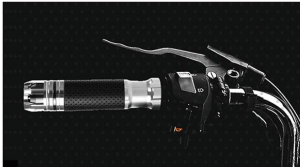

CNC Handle

SIZE:22MM

RED