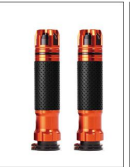

# HANDLEBAR SERIES

CNC Handle

SIZE:22MM

RED

BLUE

TITANIUM

BLACK

ORANGE