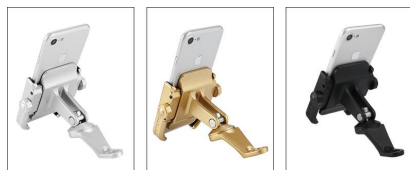

## MDL2805 Phone Holder

MODEL:HANDLEBAR/MIRROR SEAT

NON RECHARGEABLE

RECHARGEABLE  
CD:12-24V/12-80V

SILVERY GOLDEN BLACK

SILVERY GOLDEN BLACK

## MDL2809 Phone Holder

MODEL:HANDLEBAR/MIRROR SEAT

NON RECHARGEABLE

RECHARGEABLE  
CD:12-24V/12-80V

SILVERY GOLDEN BLACK

SILVERY GOLDEN BLACK