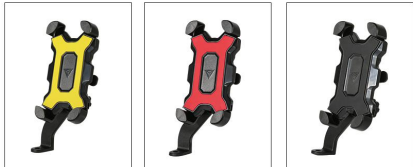

NON RECHARGEABLE

YELLOW

RED

BLACK