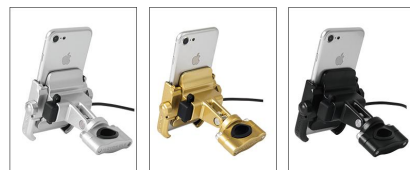

## MDL2805 Phone Holder

MODEL:HANDLEBAR/MIRROR SEAT

NON RECHARGEABLE

RECHARGEABLE  
CD:12-24V/12-80V

SILVERY GOLDEN BLACK

SILVERY GOLDEN BLACK

## MDL2809 Phone Holder

MODEL:HANDLEBAR/MIRROR SEAT

NON RECHARGEABLE

RECHARGEABLE  
CD:12-24V/12-80V

SILVERY GOLDEN BLACK

SILVERY GOLDEN BLACK