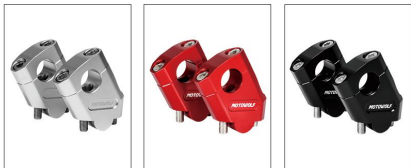

MDL3517 Heightening Bracket

SIZE:22MM/28MM