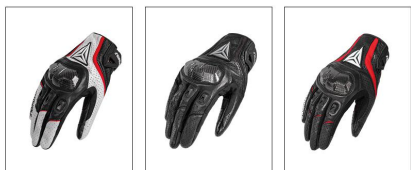

# GLOVE SERIES

MDL0302 Glove  
SIZE:M.L.XL.2XL

WINDPROOF

BREATHABLE

MDL0302B Glove  
SIZE:M.L.XL.2XL

WITH HOLE

WITHOUT HOLE

MDL0303 Glove  
SIZE:M.L.XL.2XL

WINDPROOF    BREATHABLE

MDL0304 Glove  
SIZE:M.L.XL.2XL

RED    GREEN    BLACK

## LEATHER GLOVES

MDL0305 Glove / SIZE:M/L/XL/2XL

WHITE

BLACK

RED

MDL0306 Glove  
SIZE:M.L.XL.2XL

RED GREEN BLACK

MDL0307B Glove  
SIZE:M.L.XL.2XL