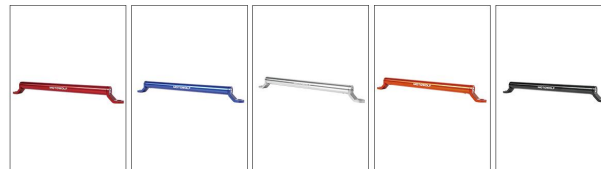

RED BLUE SILVERY ORANGE BLACK

BLACK