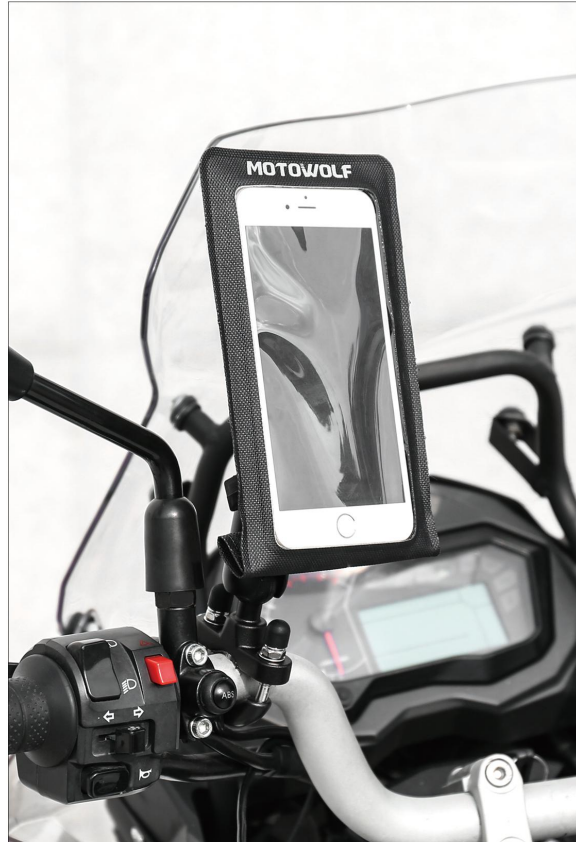

MDL2818 Phone Case

MODEL:HANDLEBAR/MIRROR SEAT

BLACK

MDL2821 Phone Holder

MODEL:HANDLEBAR/MIRROR SEAT

NON RECHARGEABLE

RED

BLACK

RECHARGEABLE
CD:12-24V/12-80V

RED

BLACK