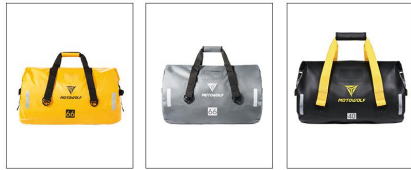

YELLOW

GRAY

BLACK