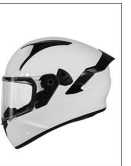

HELMET SERIES

MDL0101B Helmet
SIZE:M.L.XL.2XL

WHITE