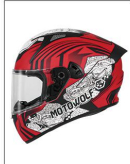

MDL0604 Jeans

SIZE: S.M.L.XL.2XL.3XL.4XL

BLACK

MDL0511 Heating Jacket  
SIZE:M.L.XL.2XL

BLACK

MDL0512 Heating Vest  
SIZE:M.L.XL.2XL

BLACK

MDL0513 Airbag Vest  
SIZE:M.L.XL.2XL

FLUORESCENT YELLOW

SPEED. PASSION

# HELMET SERIES

MDL0101B Helmet  
SIZE:M.L.XL.2XL

ORANGUTAN

CLOWN RED

HELL ANGEL

BOMB MAN

PIRATE KING

SHARK