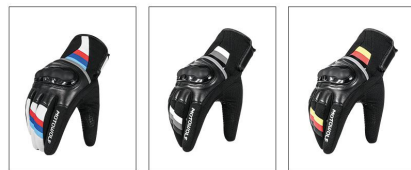

## LEATHER GLOVES

MDL0305 Glove / SIZE:M/L/XL/2XL

WHITE

BLACK

RED

MDL0306 Glove  
SIZE:M.L.XL.2XL

RED GREEN BLACK

MDL0307B Glove  
SIZE:M.L.XL.2XL

RED GREEN BLACK

MDL0308 Glove

SIZE:M.L.XL.2XL

BLUE

GRAY

YELLOW

MDL0309 Glove

SIZE:M.L.XL.2XL