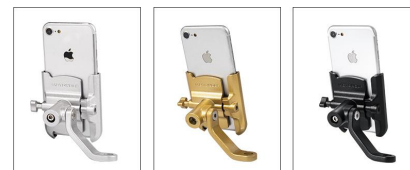

## MDL2805 Phone Holder

MODEL:HANDLEBAR/MIRROR SEAT

NON RECHARGEABLE

RECHARGEABLE  
CD:12-24V/12-80V

SILVERY GOLDEN BLACK

SILVERY GOLDEN BLACK

## MDL2809 Phone Holder

MODEL:HANDLEBAR/MIRROR SEAT

NON RECHARGEABLE

RECHARGEABLE  
CD:12-24V/12-80V

SILVERY GOLDEN BLACK

SILVERY GOLDEN BLACK

### MDL2815 Phone Holder

MODEL:HANDLEBAR /MIRROR SEAT

NON RECHARGEABLE

BLACK