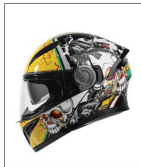

MDL0102B Retro Helmet  
SIZE: M.L.XL.2XL

BRIGHT BLACK WANDERING BRIGHT BLACK SHARK BRIGHT BLACK TATTOO BRIGHT BLACK

MDL0104 Retro Floating Helmet

SIZE:L.XL

BRIGHT BLACK WOLF TENG BRIGHT STOUT STREET

BRIGHT BLACK LOCOMOTIVE BLACK SKULL DUMB BLACK BRIGHT BLACK CARBON FIBER PATTERN SINGLE COLOR MARK WHITE CTrip PEARL WHITE

MDL0107 Helmet

SIZE:M.L.XL

BRIGHT BLACK ITALIAN STYLE EXTRA WHITE ITALIAN STYLE LEADER WHITE LEADER BLACK

VINTAGE PINK VINTAGE BROWN DUMB HAIG BLACK AND WHITE GRID LIGHT GRAY LIGHT PINK DUMB BLACK PEARL WHITE

MDL0106 Visor Helmet

SIZE:M.L.XL.2XL

SUKE

INK TIGER

RED DEVIL BULL

WHIRLWIND RED

WHIRLWIND GRAY

SHARP MOUSE

## MOTORCYCLE BOOTS SERIES

MDL0201 Boot

SIZE:41.42.43.44.45.46

BLACK

ONE METER OF SUNSHINE, TEN THOUSAND MILES!