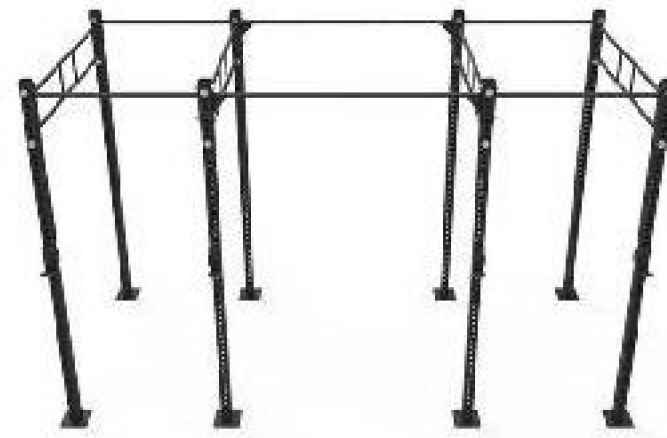

PTC 827

Wall Mounted Rig

Tube Size 60*60/75*75*2mm/3mm
Color: Customized

PTC822

Free-Standing Rig

Tube Size: 60*60; 75*75*2mm/3mm
Color: Customized

PTC823

Free-Standing Rig