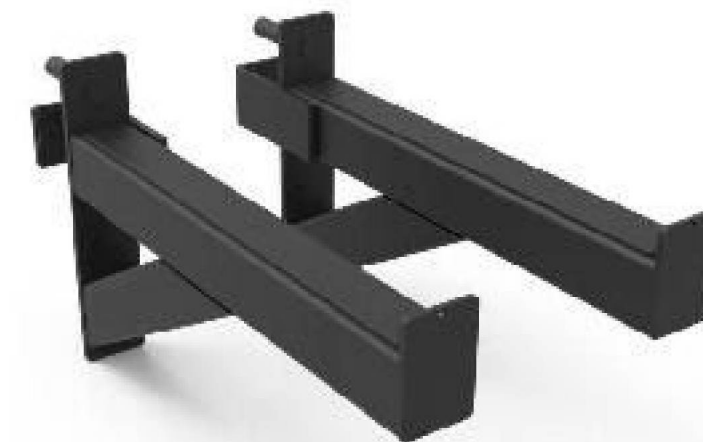

PTC 845

Ball Target

Diameter: 40cm
NW: 10kg

PTC 849

Core Trainer Attachment

NW: 7.5kg

PTC 850

Safety Spotter Arms (Pair)