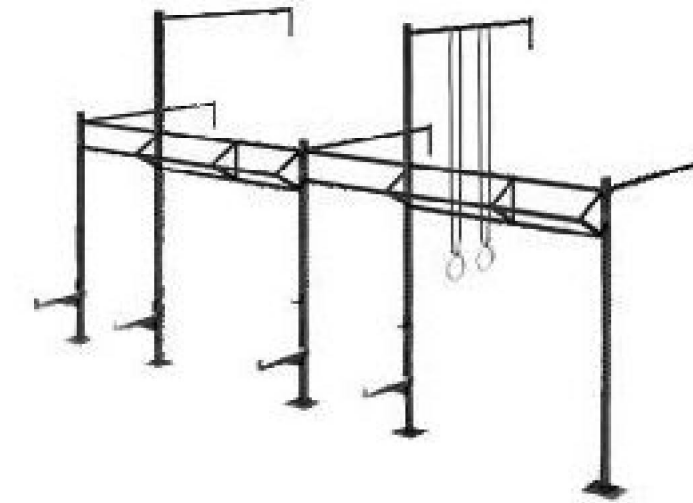

Tube Size: 60*60/75*75*2mm/3mm
Color: Customized

PTC830

Wall Mounted Rig