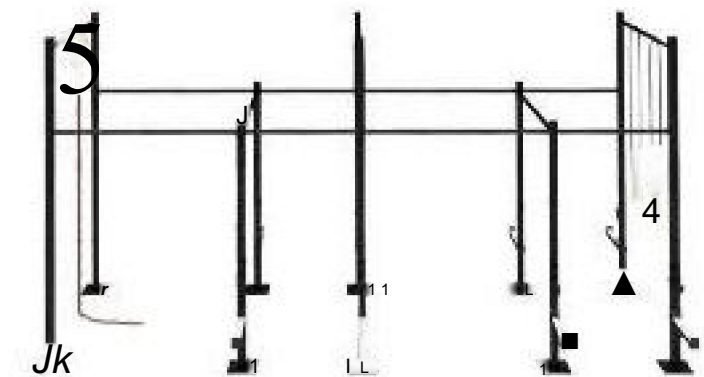

Tube Size: 60W75*75*2mm/3mm
Color: Customized