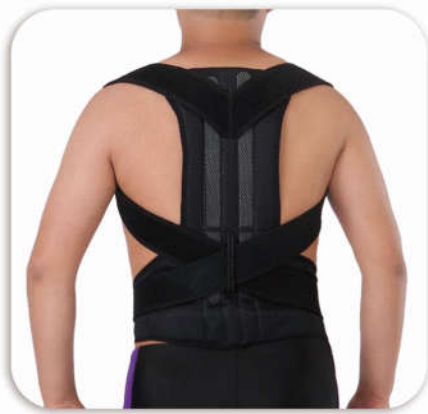

托玛琳护颈
Tourmaline Neck Brace

颈部治疗器
Neck Support

颈椎牵引器
Neck Traction

记忆棉颈枕
Memory cotton Neck pillow

充气颈枕
Inflatable Neck Pillow

记忆棉颈托枕
Memory cotton Neck brace pillow

背部磁石矫正带
Back Magnetic Posture Corrector

肩背矫正带
Shoulder Back Posture Corrector

背部支持固定带
Back Brace Support Belt

姿态校正器
Posture Corrector

腰背支撑带
Waist Back Support Belt

姿态校正器
Posture Corrector

托玛琳护肩
Tourmaline Shoulder Brace

可拆分护肩
Detachable shoulder brace

磁石自发热护肩
Magnetic self heating shoulder brace

单护肩
Single shoulder brace

运动护肩
Sport shoulder brace

加压护肩
Compression shoulder brace

弹性腰椎固定带
Elastic Waist Support Belt

托玛琳护腰
Tourmaline Waist Support Belt

彩色护腰
Multicolour Waist Support Belt

黄色护腰
Yellow Waist Support Belt