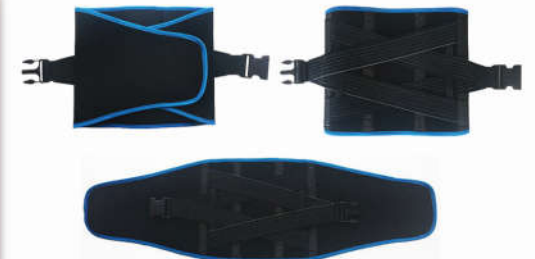

背部支持固定带
Back Brace Support Belt

姿态校正器
Posture Corrector

腰背支撑带
Waist Back Support Belt

姿态校正器
Posture Corrector

托玛琳护肩
Tourmaline Shoulder Brace

可拆分护肩
Detachable shoulder brace

磁石自发热护肩
Magnetic self heating shoulder brace

单护肩
Single shoulder brace

运动护肩
Sport shoulder brace

加压护肩
Compression shoulder brace

弹性腰椎固定带
Elastic Waist Support Belt

托玛琳护腰
Tourmaline Waist Support Belt

彩色护腰
Multicolour Waist Support Belt

黄色护腰
Yellow Waist Support Belt

韩版透气鱼带丝护腰
New Waist Support Belt

蓝边护腰
Blue Waist Support Belt

石墨烯护腰
Graphene Waist Support Belt

健身举重腰带
Fitness weightlifting waist belt

腰背支撑带
Waist Back Support Belt

彩条护腰
Waist Support Belt

运动爆汗燃脂护腰带
Sport Sweat Slimming
Waist Support Belt