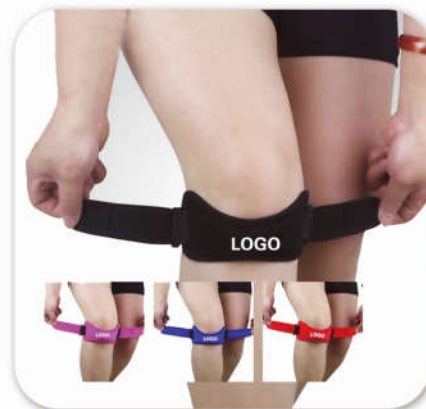

韩版透气鱼带丝护腰
New Waist Support Belt

蓝边护腰
Blue Waist Support Belt

石墨烯护腰
Graphene Waist Support Belt

健身举重腰带
Fitness weightlifting waist belt

腰背支撑带
Waist Back Support Belt

彩条护腰
Waist Support Belt

运动爆汗燃脂护腰带
Sport Sweat Slimming
Waist Support Belt

透气护腰
Breathable Waist Support Belt

圆孔护膝
Circular hole knee brace

压缩护膝
Compression knee brace

保暖护膝
Warm knee brace

蜂窝护膝
Honeycomb knee brace

7mm护膝
7mm knee brace

钢条硅胶垫护膝
Steel bar silicone pad knee support

绑带护膝
Bandage knee brace

缠绕护膝
knee brace wraps

硅胶圆洞护膝
Silicone circular hole knee brace

髌骨带
Patellar belt

加厚护膝
Thickened knee brace

髌骨保护带
Patella protective belt

托玛琳护肘
Tourmaline Elbow Brace

绷带护肘
Bandage Elbow Brace

垫片护肘
Safe Pad Elbow Brace