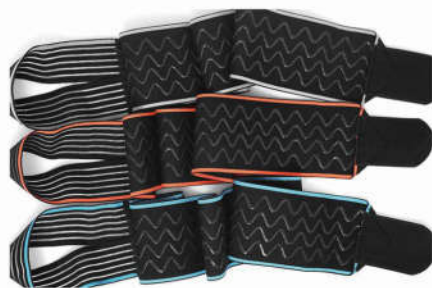

缠绕护膝
knee brace wraps

硅胶圆洞护膝
Silicone circular hole knee brace

髌骨带
Patellar belt

加厚护膝
Thickened knee brace

髌骨保护带
Patella protective belt

托玛琳护肘
Tourmaline Elbow Brace

绷带护肘
Bandage Elbow Brace

垫片护肘
Safe Pad Elbow Brace

手臂吊带
Arm Support Sling

蜂窝护肘
Honeycomb Elbow Brace

儿童膝肘护垫
Children Knee Elbow Brace

托玛琳护踝
Tourmaline Ankle Brace

绑带护踝
Bandage Ankle Brace

压缩护踝
Compression Ankle Brace

运动护踝
Sports Ankle Brace

缠绕护踝
Ankle Brace Wraps

压力袜
Compression socks

护大腿
Thigh Brace

瘦大腿
Shaper Thigh

大腿防护
Thigh Protection

瘦胳膊
Shaper Arm

护小腿
Shin Brace

护胳膊
Arm Brace

压纹橡胶护手
Rubber hand brace pad