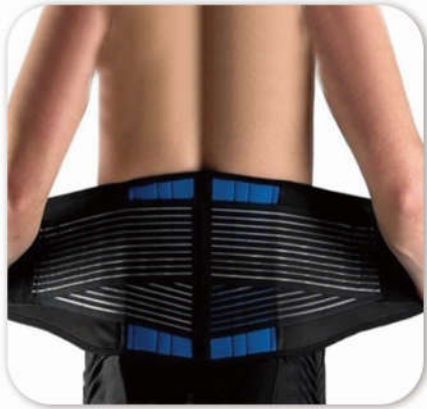

背部支持固定带
Back Brace Support Belt

姿态校正器
Posture Corrector

腰背支撑带
Waist Back Support Belt

姿态校正器
Posture Corrector

托玛琳护肩
Tourmaline Shoulder Brace

可拆分护肩
Detachable shoulder brace

磁石自发热护肩
Magnetic self heating shoulder brace

单护肩
Single shoulder brace

运动护肩
Sport shoulder brace

加压护肩
Compression shoulder brace

弹性腰椎固定带
Elastic Waist Support Belt

托玛琳护腰
Tourmaline Waist Support Belt

彩色护腰
Multicolour Waist Support Belt

黄色护腰
Yellow Waist Support Belt