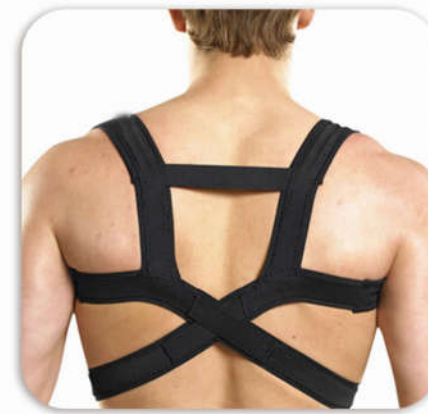

托玛琳护颈
Tourmaline Neck Brace

颈部治疗器
Neck Support

颈椎牵引器
Neck Traction

记忆棉颈枕
Memory cotton Neck pillow

充气颈枕
Inflatable Neck Pillow

记忆棉颈托枕
Memory cotton Neck brace pillow

背部磁石矫正带
Back Magnetic Posture Corrector

肩背矫正带
Shoulder Back Posture Corrector

背部支持固定带
Back Brace Support Belt

姿态校正器
Posture Corrector

腰背支撑带
Waist Back Support Belt

姿态校正器
Posture Corrector

托玛琳护肩
Tourmaline Shoulder Brace

可拆分护肩
Detachable shoulder brace

磁石自发热护肩
Magnetic self heating shoulder brace

单护肩
Single shoulder brace

运动护肩
Sport shoulder brace

加压护肩
Compression shoulder brace

弹性腰椎固定带
Elastic Waist Support Belt

托玛琳护腰
Tourmaline Waist Support Belt

彩色护腰
Multicolour Waist Support Belt

黄色护腰
Yellow Waist Support Belt