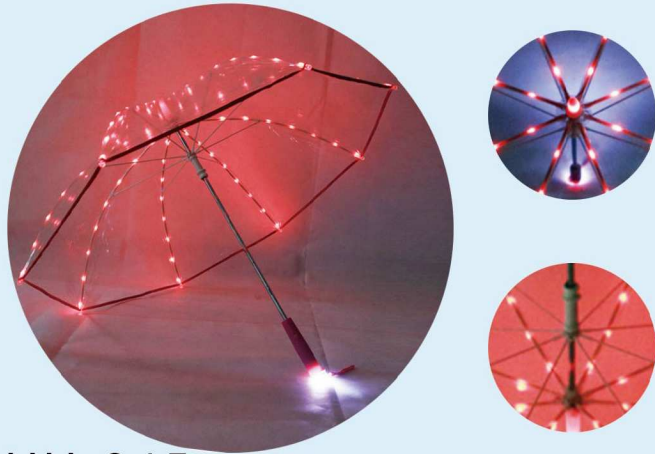

HH-045

23"*8k
manual open LED straight umbrella
50pcs/ctn,90*23*24cm,18kgs