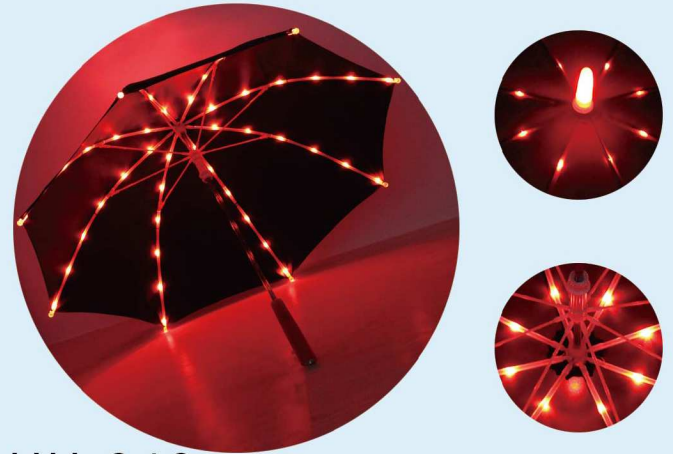

23"*8k
manual open LED straight umbrella
50pcs/ctn,90*23*24cm,18kgs

HH-044

23"*8k
manual open lightsaber straight umbrella
50pcs/ctn,90*23*24cm,18kgs

HH-045

23"*8k
manual open LED straight umbrella
50pcs/ctn,90*23*24cm,18kgs