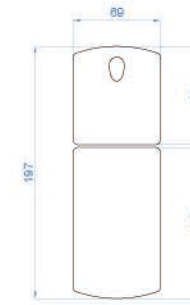

DP-S703A (two motors)
Massage table

Treatment Table Articulations:

DP-S7 Series

Common Base

DP-S702