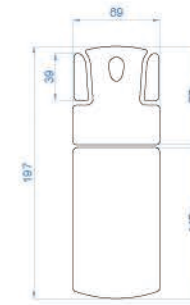

DP-S7 Series

Common Base

DP-S701