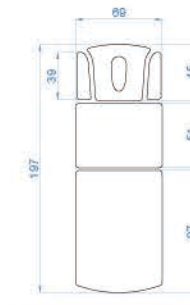

DP-S703A (two motors)
Massage table

Treatment Table Articulations:

DP-S7 Series

Common Base

DP-S706