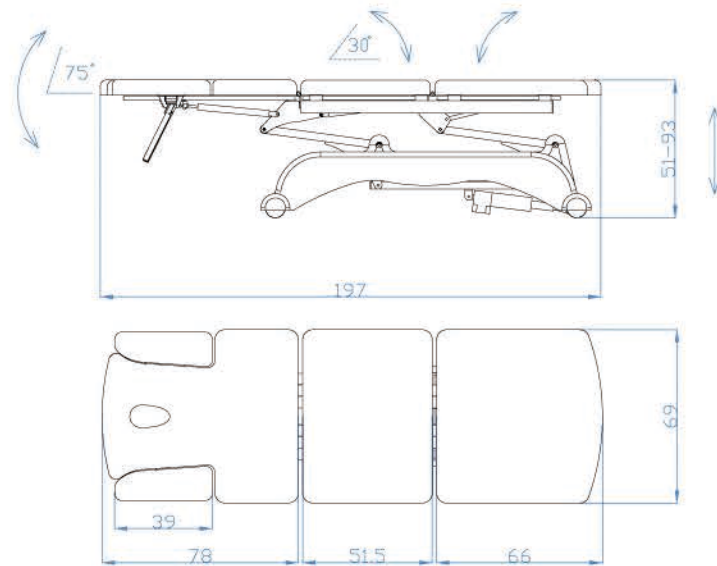

Treatment Table Articulations:

DP-S7 Series

Common Base