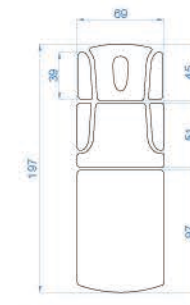

DP-S703A (two motors)
Massage table

Treatment Table Articulations:

DP-S7 Series

Common Base

DP-S705