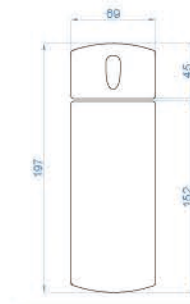

DP-S703A (two motors)
Massage table

Treatment Table Articulations:

DP-S7 Series

Common Base

DP-S708