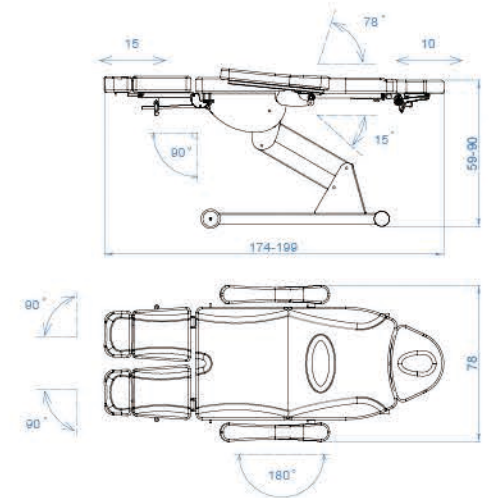

 **DP-G902A** (three motors)
Massage table

-  Packing dimensions: 149*68*63 cm
-  Length: 186 cm
-  Width: 83 cm
-  Height: 61/90 cm

 **DP-G903A** (four motors)
Massage table

 Packing dimensions: 158*68*63cm

 Length: 185 cm

 Width: 83 cm

 Height: 61/90 cm

 **DP-G904A** (four motors)
Massage table

 Packing dimensions: 179*68*63 cm

 Length: 186 cm

 Width: 83 cm

 Height: 61/90 cm

 **DP-G904** (four motors)
Massage table

 Packing dimensions: 179*68*63 cm

 Length: 186 cm

 Width: 83 cm

 Height: 61/90 cm

DP-G905A (four motors)
Massage table

- Packing dimensions: 168*68*63cm cm
- Length: 185 cm
- Width: 83 cm
- Height: 61/90 cm

DP-G906A (four motors)
Massage table

- Packing dimensions: 189*68*63 cm
- Length: 186 cm
- Width: 83 cm
- Height: 61/90 cm

DP-Z603A (three motors)
Massage table

- Packing dimensions: 129*81*61 cm
- Length: 174/199 cm
- Width: 76 cm
- Height: 59-90 cm
- Weight: 65/75 kg
- Max load: 150 kg