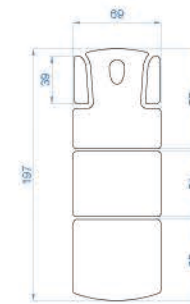

DP-S703A (two motors)
Massage table

Treatment Table Articulations:

DP-S7 Series

Common Base

DP-S703