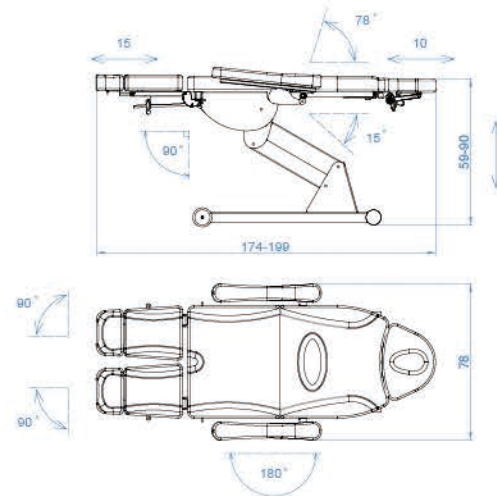

 Length: 185 cm

 Width: 83 cm

 Height: 61/90 cm

 **DP-G904A** (four motors)
Massage table

 Packing dimensions: 179*68*63 cm

 Length: 186 cm

 Width: 83 cm

 Height: 61/90 cm

 **DP-G904** (four motors)
Massage table

 Packing dimensions: 179*68*63 cm

 Length: 186 cm

 Width: 83 cm

 Height: 61/90 cm

DP-G905A (four motors)
Massage table

- Packing dimensions: 168*68*63cm cm
- Length: 185 cm
- Width: 83 cm
- Height: 61/90 cm

DP-G906A (four motors)
Massage table

- Packing dimensions: 189*68*63 cm
- Length: 186 cm
- Width: 83 cm
- Height: 61/90 cm

DP-Z603A (three motors)
Massage table

- Packing dimensions: 129*81*61 cm
- Length: 174/199 cm
- Width: 76 cm
- Height: 59-90 cm
- Weight: 65/75 kg
- Max load: 150 kg

DP-Z604A (three motors)
Massage table

- Packing dimensions: 129*81*61 cm
- Length: 174/199 cm
- Width: 78 cm
- Height: 59/90 cm
- Weight: 65/75 kg
- Max load: 150 kg

DP-S703A (two motors)
Massage table

- Packing dimensions: 200*70*55 cm
- Length: 197 cm
- Width: 69 cm
- Height: 51/93 cm
- Weight: 68.2/78.2 kg
- Max load: 200 kg