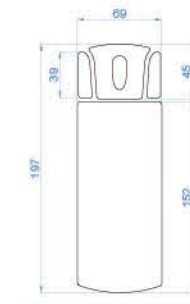

DP-S703A (two motors)
Massage table

Treatment Table Articulations:

DP-S7 Series

Common Base

DP-S707