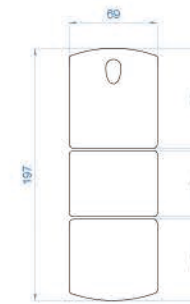

DP-S703A (two motors)
Massage table

Treatment Table Articulations:

DP-S7 Series

Common Base

DP-S704