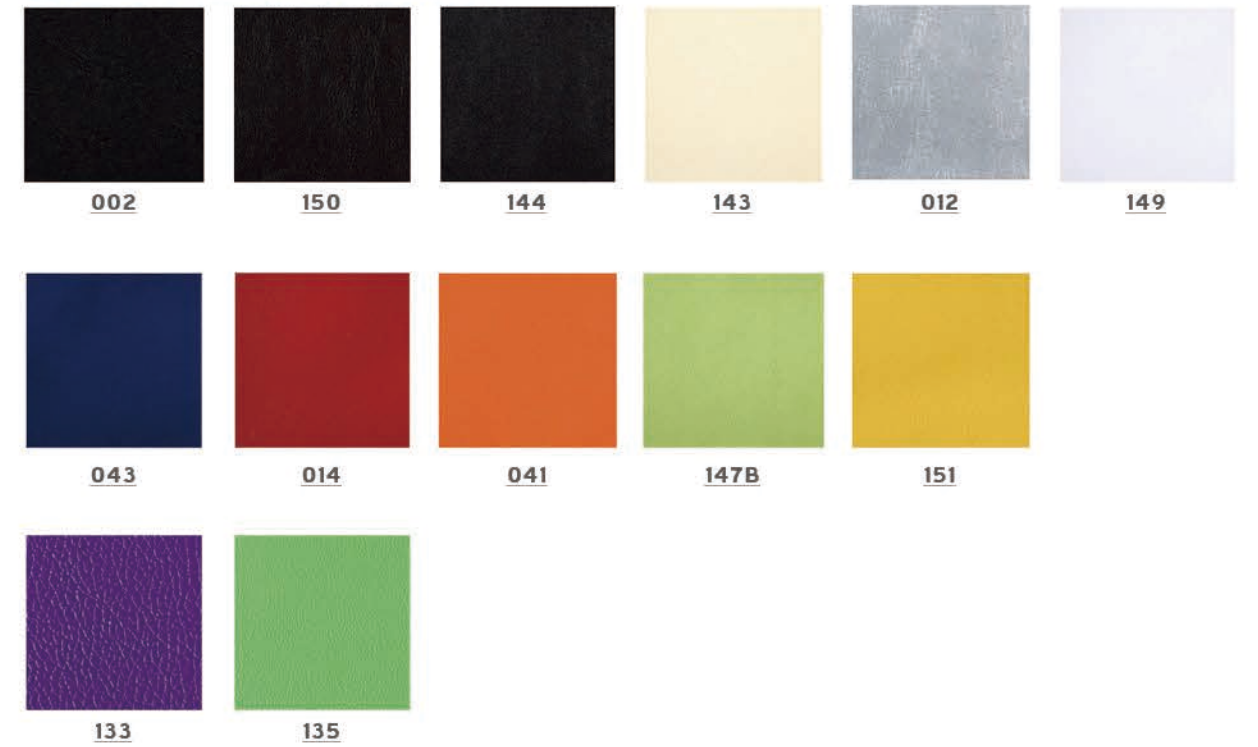

NA-1 + ND-2

AV-1

AV-2

AV-3

AV-4

Wood Colour Chart

PU colour chart

PVC colour chart

Available colors